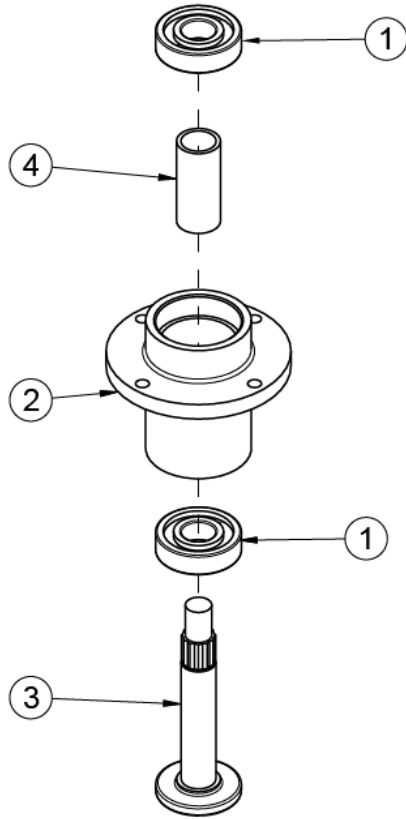

SPINDLE HOUSING ASSEMBLY

ITEM	PART NO.	DESCRIPTION
1	363350	BEARING - BLADE SPINDLE
2	583111	SPINDLE HOUSING
3	583112	SPINDLE SHAFT
4	583113	BEARING SPACER TUBE