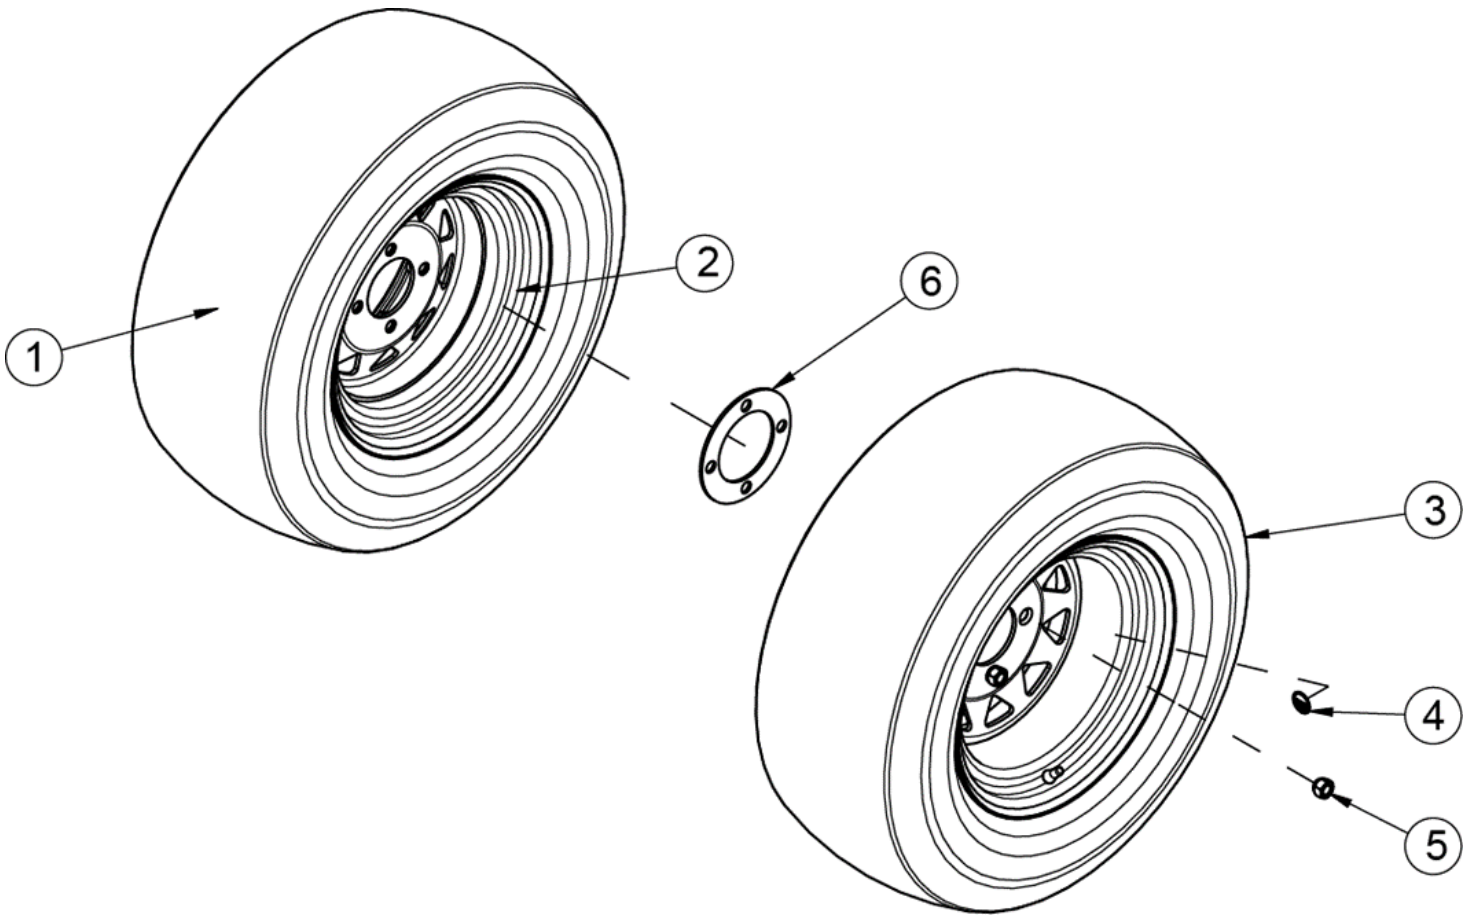

48" REAR TIRE ASSEMBLY

ITEM	PART NO.	DESCRIPTION
1	543289	ASM, WHEEL 23 X 9.5-12
2	542078	RIM, 12 X 7
3	542073	TIRE, 23 X 9.5-12
4	453390	DECAL, REAR TIRE PRESSURE
5	103023	1/2-20 X 60 T LUG NUT
6*	353200	WHEEL SPACER - PLATED

* SPACER USED ON UNITS WITH SERIAL NUMBER 65405-TBD