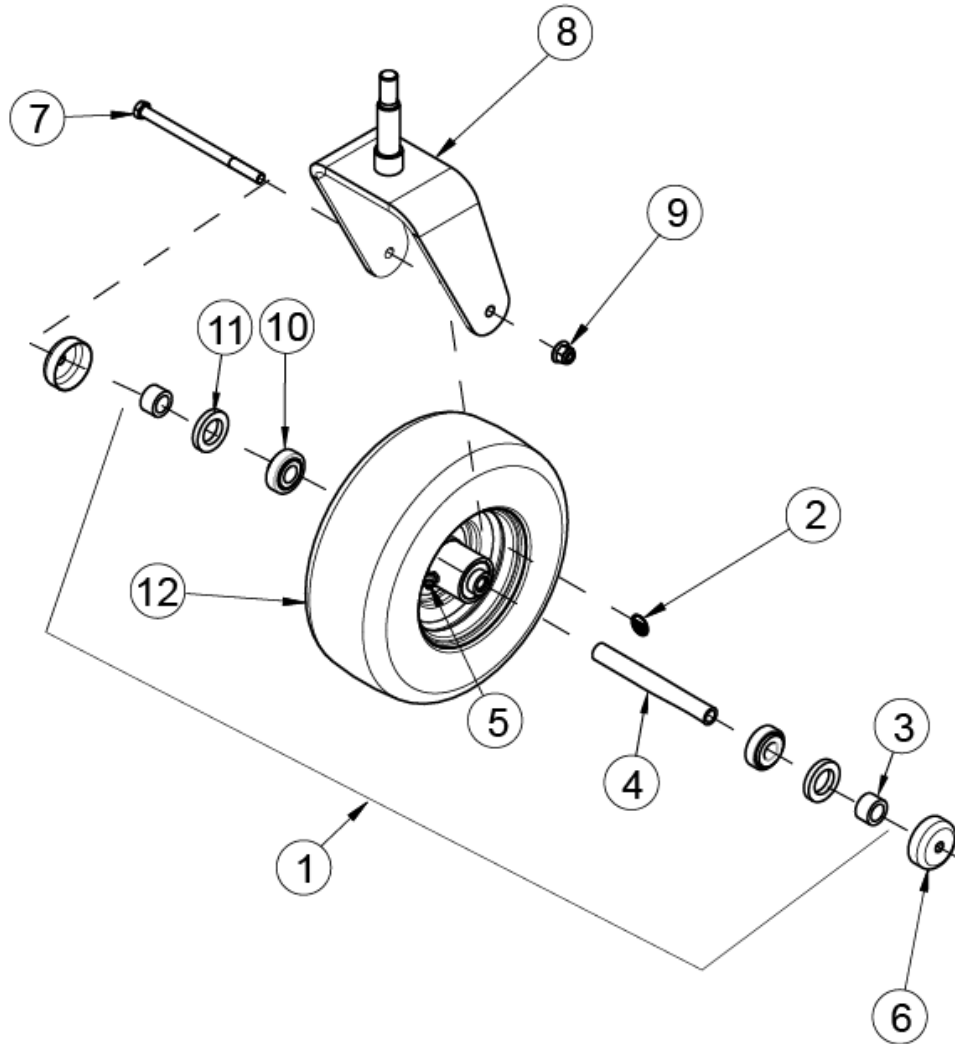

## 48" CASTER ASSEMBLY

ITEM	PART NO.	DESCRIPTION
1	5202001	ASM, WHEEL COMPLETE 13 X 5.0-6 PNEUMATIC
2	453389	DECAL, FRONT TIRE PRESSURE
3	5202035	BUSHING .78
	633295	BUSHING .53
4	5202038	BUSHING
5	B1153-8	GREASE FITTING M8X1X45
6	5202026	CAP, DUST
7	5202029	SCREW, HH CAP M12 X 185
8	5202150	CASTER WHEEL YOKE
9	B6183-12	NUT, NYLOC FLANGE M12
10	5202037	BEARING, TAPERED ROLLER
11	5202036	SEAL. LIP
12	5202039	TIRE, 13 X 5.0-6 PNEUMATIC