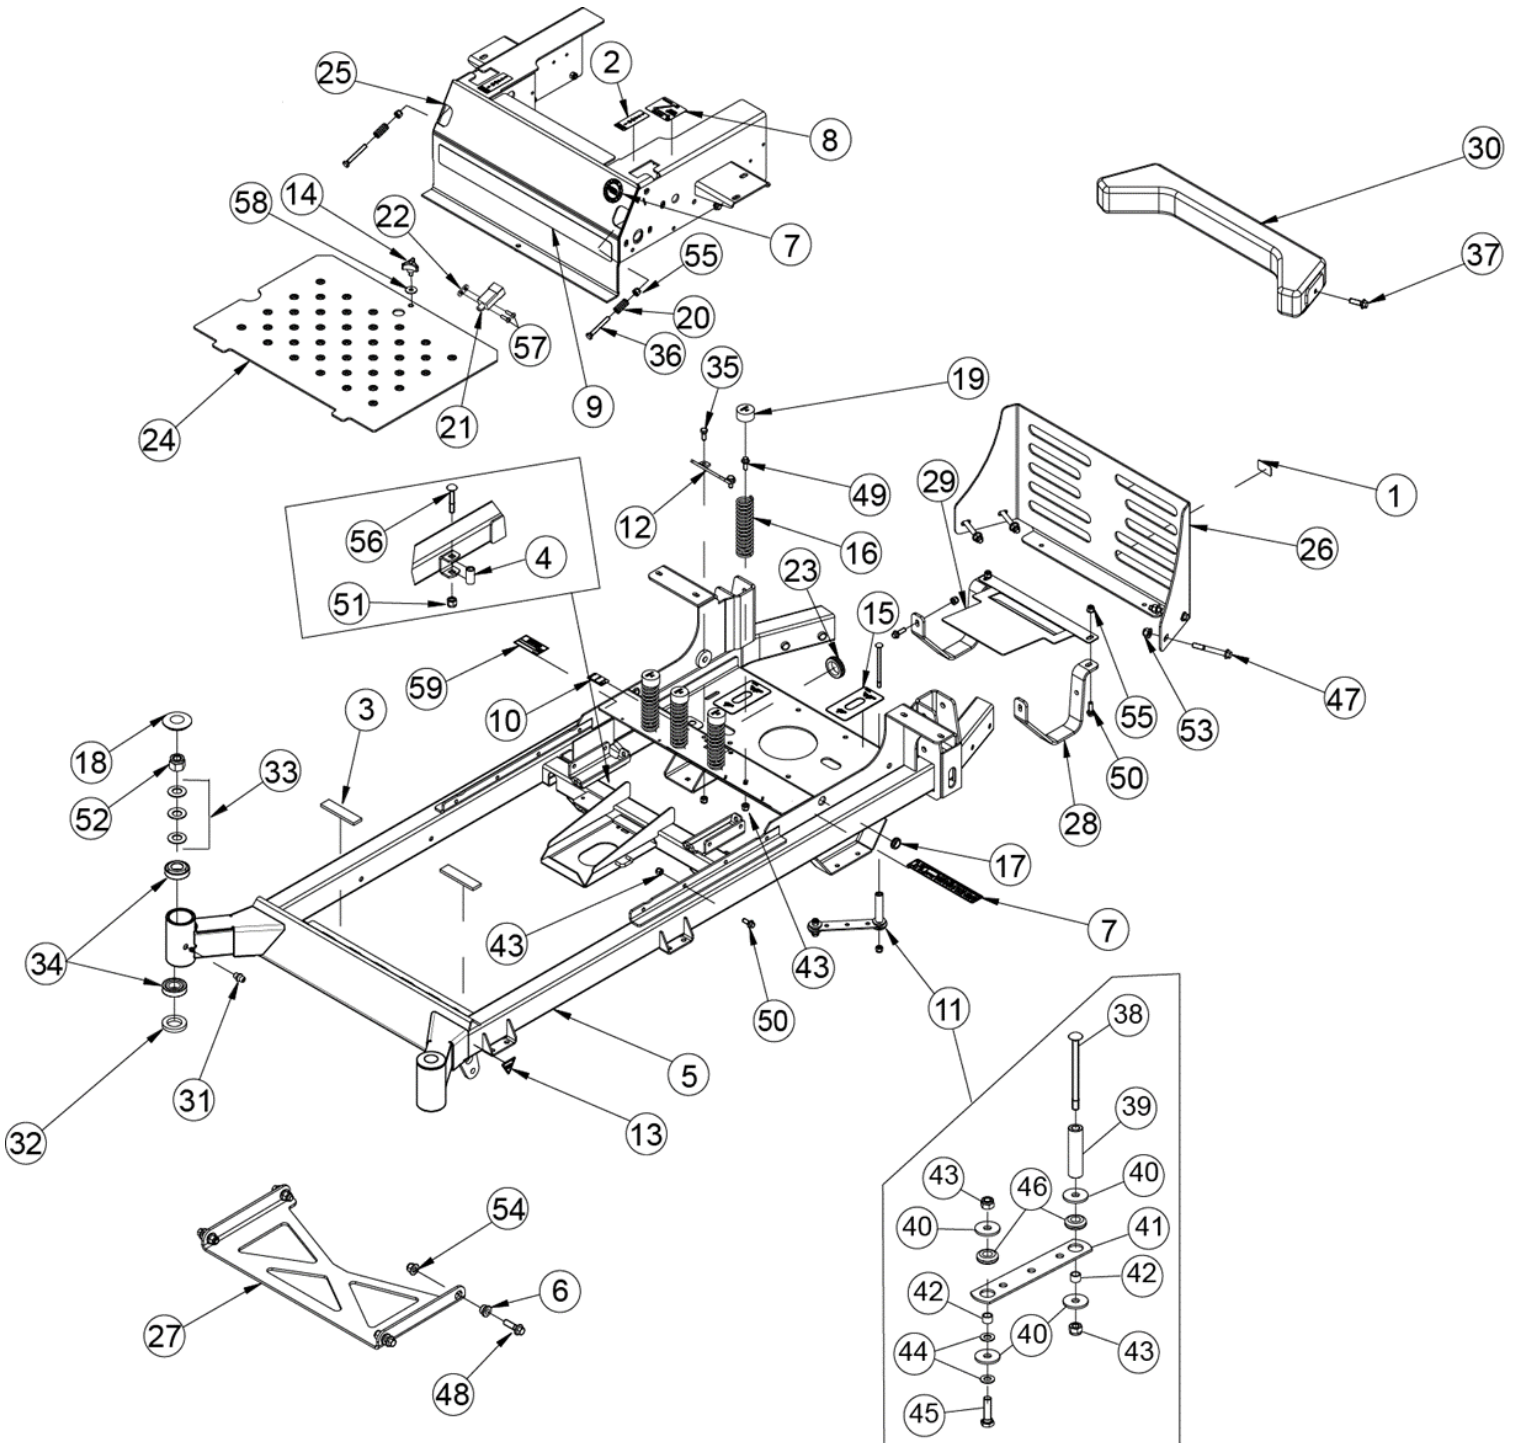

FRAME ASSEMBLY

FRAME ASSEMBLY

ITEM	PART NO.	DESCRIPTION
1	8318	DECAL, MUFFLER TEMP
2	8324	DECAL, MOTION CONTROL
3	363201	FUEL TANK PAD
4	393070	DRIVE IDLER BUSHING
5	442017	ASM, SS FRAME BASIC
6	453288	BUSHING
7	543380	DECAL, BEATRICE
8	543391	DECAL, PARK BRAKE
9	543401	DECAL, OPERATOR SAFETY
10	543433	DECAL, FUEL VALVE
11	632036	ASM, CLUTCH STOP
12	633120	RAMP, SEAT LATCH
13	633153	DECAL, TIE DOWN
14	633239	KNOB, LONG 3 PRONG
15	633306	DECAL, HYDRO RELEASE
16	5002022	SPRING
17	5002030	RUBBER BUSHING
18	5202009	DUST CAP
19	5203045	COVER
20	5205003	SPRING, COMPRESSION
21	523034	BRAKE SWITCH (ELECT)
22	5208103	NUT RACK
23	453382G	GROMMET, RUBBER 1-5/16" ID
24	633011-1	PLATE, FOOT, BLK
25	632008G-2	WLD, CONSOLE
26	633005-1	GUARD, PS REAR - BLACK
27	633010-2	FRONT STRUT PLATE - RED
28	633234-1	STRAP, MUFFLER GUARD
29	633235-1	SHIELD, MUFFLER HEAT
30	633258-1	WEIGHT, PROSUMER REAR
31	B1152-6	GREASE FITTING M6
32	B13871-B32528	SEAL (F) 32X52X8
33	B1972-A40	WASHER, SPRING DISC A40
34	B297-30205	BEARING 30205
35	B5783-820	SCREW, HH TAP M8x20
36	B5783-860	HEX HD BOLT M8X60
37	B5787-1030	SCREW, HH FLANGE M10x30
38	B801-8110	BOLT, CARRIAGE SN M8 X 110
39	633118	SPACER, TUBE
40	5203408	WASHER