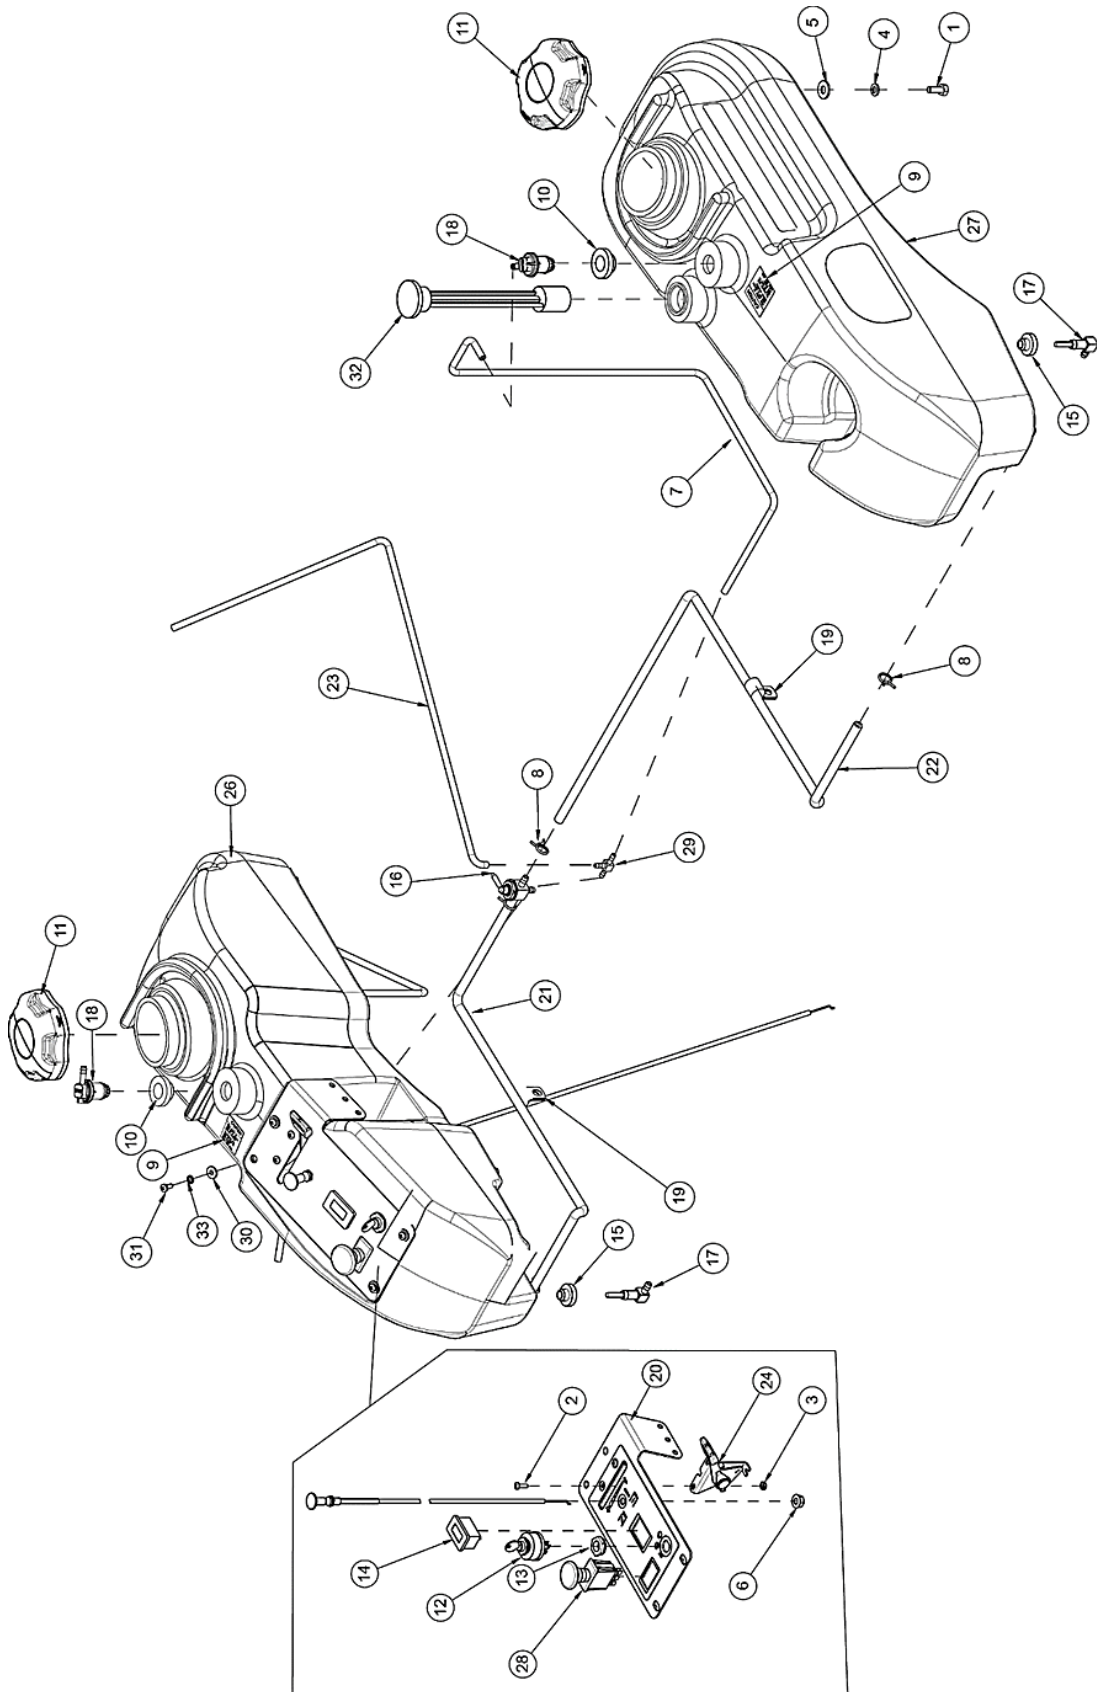

## FUEL ASSEMBLY

ITEM	PART NO.	DESCRIPTION
1	100271	5/16-18 X 3/4 HHCS
2	101039	#10-24 X 5/8 MACH SCREW
3	104252	#10-24 HEX NYLOC NUT
4	105005	5/16 LOCKWASHER-HEAVY
5	105258	5/16 STD FLAT WASHER
6	109008	3/8-24 WHIZLOCK NUT
7	353223	HOSE, VENT 3/16 X 22"
8	363098	CLAMP, FUEL LINE 1/4 ID
9	363290	REFUEL CAUTION LABEL
10	363412	VENT VALVE GROMMET
11	363413	FUEL CAP - EPA/CARB
12	632161	IGNITION SWITCH
13	423027-3	NUT, 5/8 IGN SWITCH Fe
14	453417	METER, MS HOUR
15	533125	VALVE GROMMET - VITON
16	583050	FUEL VALVE
17	583183	FUEL TANK ADAPTER
18	593370	REMOTE VENT
19	603031	DRAIN CLAMP
20	633097-1	CONSOLE, TANK PROSUMER, BLK
21	633100	HOSE, FUEL 1/4 X 26"
22	633101	HOSE, FUEL 1/4 X 33"
23	633102	HOSE, VENT 3/16 X 29"
24	633103	THROTTLE CABLE
25	633104	CHOKE CABLE
26	632037	ASM, BLK FUEL TANK LP - RH
27	632038	ASM, BLK FUEL TANK LP - LH
28	4807005	SWITCH, PTO
29	5204010	TEE, HOSE 3/16 ID
30	5204044	BUSHING
31	5204045	SCREW 10-24 UNC X 1/2"
32	5204046	FUEL GAUGE
33	B861.1-5	INT TOOTH LOCKWASHER M5
NOT SHOWN	423413	KEY, COVERED IGNITION