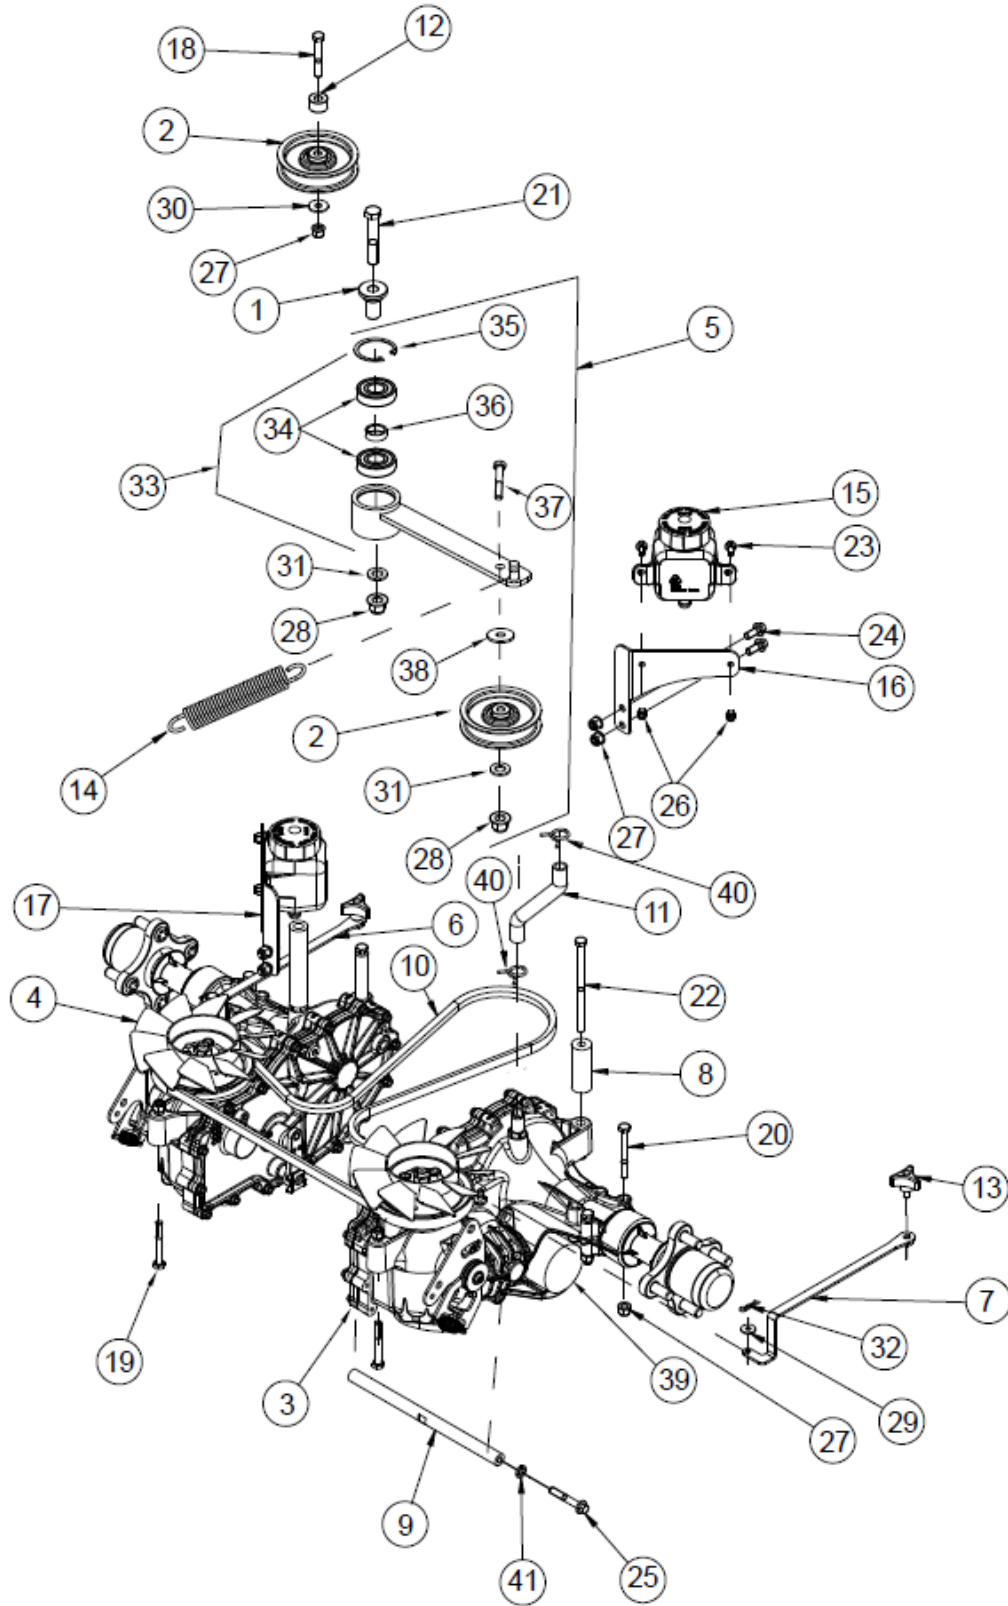

HYDRO ASSEMBLY

HYDRO ASSEMBLY

ITEM	PART NO.	DESCRIPTION
1	453313	BUSHING, STEPPED
2	633302	PULLEY, 03.37 X .75 IDLER
3	543210	HYDRO, ZT 3400 LH
	633122	HYDRO, DB ZT 3200 LH
4	543211	HYDRO, ZT 3400 RH
	633121	HYDRO DB ZT 3200 RH
5	632017	ASM, HYDRO IDLER W/PULLEY
6	632020	WLD, HYDRO RELEASE RH
7	632021	WLD, HYDRO RELEASE LH
8	633030	HYDRO SPACER
9	633249	ROD, 20MM HYDRO SUPPORT
10	633061	BELT, HYDRO
11	633272	HOSE, EXPANSION TANK
12	633108	SPACER
13	3302190	KNOB, 3-PRONGED W/STUD
14	543520	EXTENSION SPRING
15	6012021	TANK, EXPANSION
16	633066-1	BRACKET, HYDRO TANK LH - BLACK
17	633067-1	BRACKET, HYDRO TANK RH - BLACK
18	B5782-855	HEX HD BOLT M8X55
19	B5782-860	HEX HD BOLT M8X60
20	B5782-870	BOLT M8X70
21	B5782-1270	SCREW, HH M12x70
22	B5782-8120	BOLT, M8 X 120
23	B5787-616	SCREW, HH FLANGE M6X16
24	B5787-820	SCREW, HH FLANGE M8X20
25	B5787-1055	BOLT M10 X 55
26	B6182-6	NUT, NYLOC M6
27	B6183-8	NUT, NYLOC M8
28	B6183-12	NUT, NYLOC FLANGE M12
29	B96-6	WASHER, FLAT LARGE M6
30	B96-8	WASHER 8
31	B97.1-12	WASHER 12
32	XSZ56-1-17	HAIR PIN
33	632022	ASM, HYDRO IDLER
34	B276-6203RS	BEARING 6203-2RS
35	B893.1-40	SNAP RING 40
36	5201077	BUSHING
37	B5782-845	BOLT M8X45
38	3303034	WASHER 8MM
39	H-52114	FILTER, SPIN-ON 2.6 X 3.0
40	633273	CLAMP, 11/16" WIRE
41	B93-10	SPLIT LOCK WASHERM10