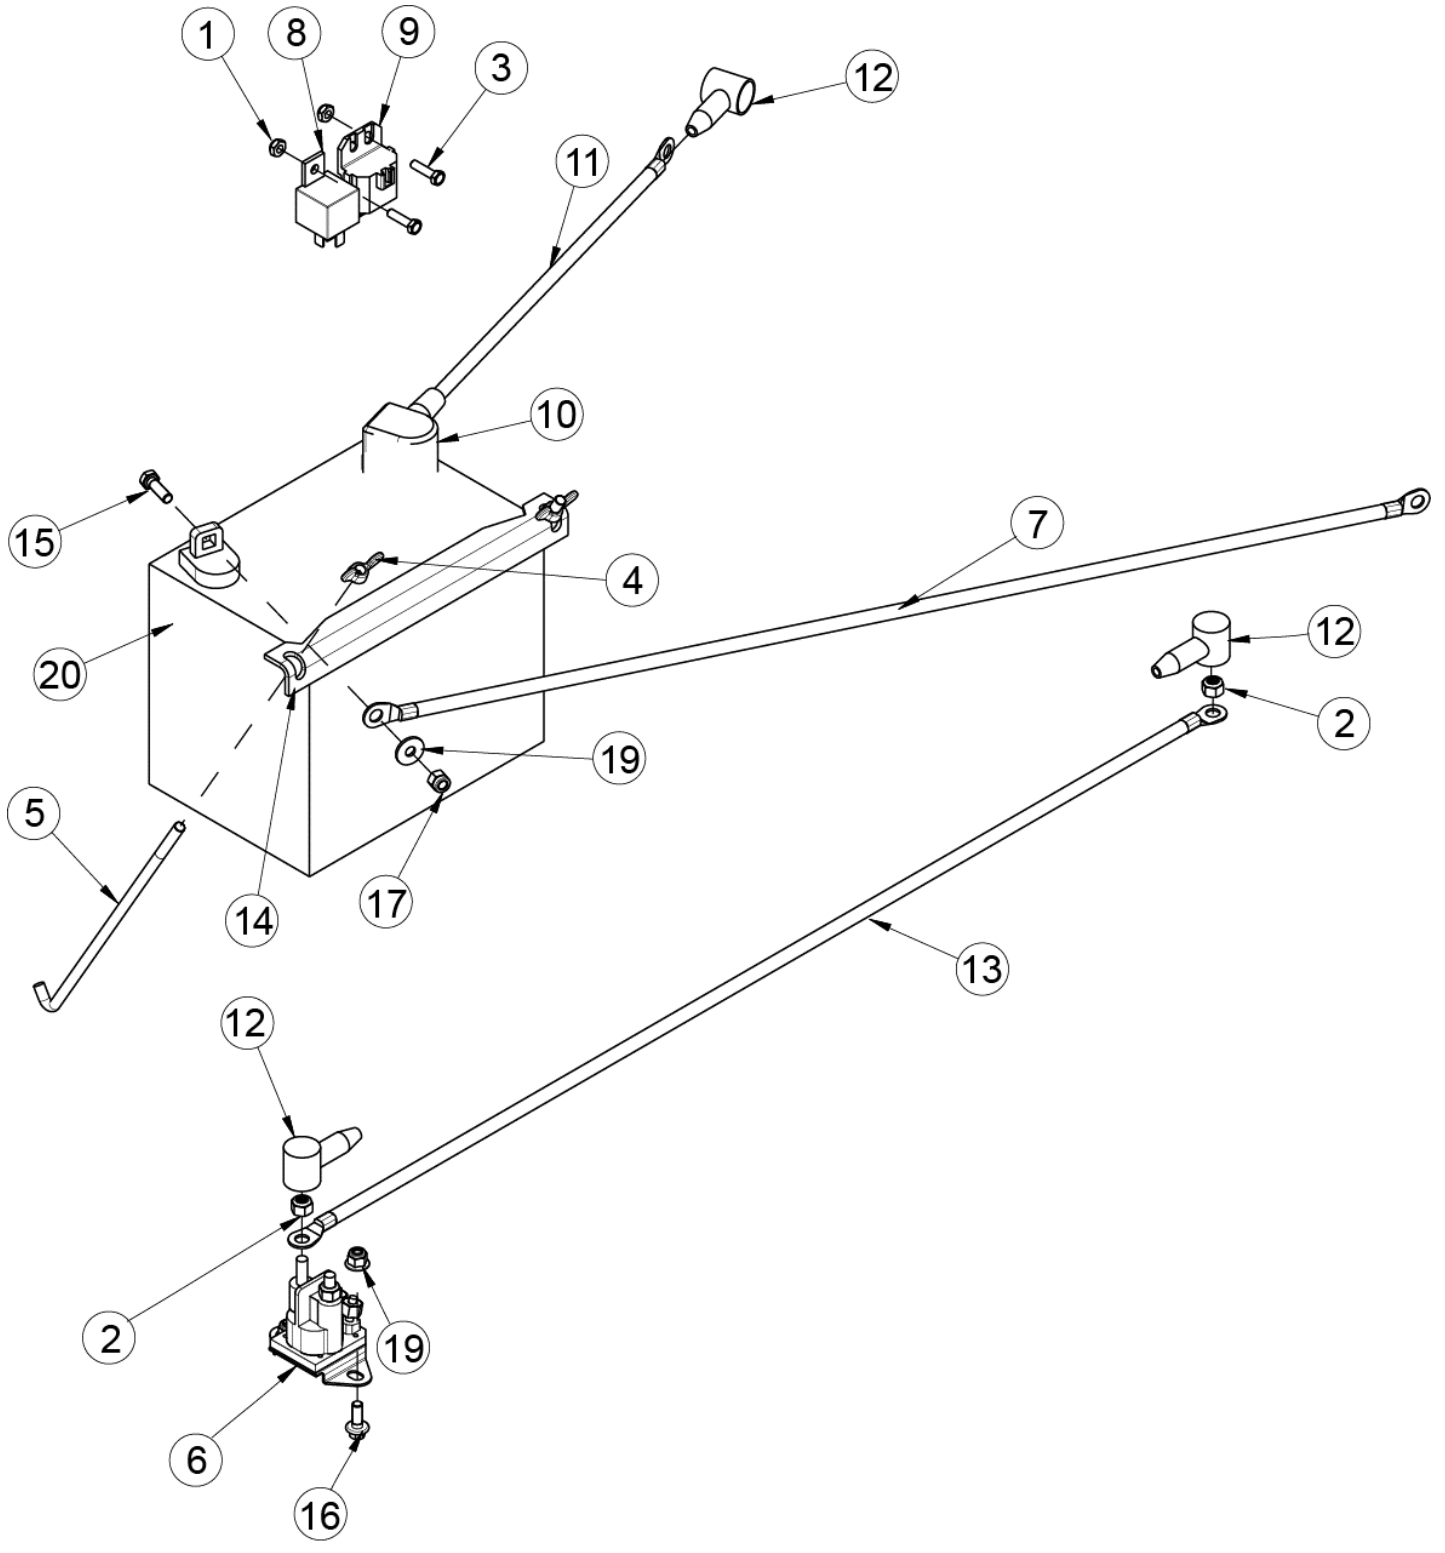

HARNESS/BATTERY GROUP

HARNESS BATTERY GROUP

ITEM	PART NO.	DESCRIPTION
1	104252	#10-24 HEX NYLOC NUT
2	104255	1/4-20 HEX NYLOC NUT
3	109009	#10-24 X 3/4 HHCS
4	109012	1/4 WING NUT
5	423172	BATTERY HOLD DOWN ROD - PLATED
6	422150	STARTER RELAY W/TERMINALS
7	543330	CABLE, BATTERY NEGATIVE
8	583351	ELECTRIC LIFT RELAY
9	583423	TIME DELAY MODULE
10	823199	BATTERY BOOT
11	2808106	CABLE, BATTERY POS
12	2808107	RELAY CABLE COVER
13	4807105	POSITIVE POLE CABLE-BATTERY
14	453419-1	BATTERY HOLD DOWN - BLACK
15	B5783-620	SCREW, HH TAP M6x20
16	B5787-616	SCREW, HH FLANGE M6X16
17	B6182-6	NUT, NYLOC M6
18	B6183.1-6	FLANGED LOCKNUT M6
19	B96-6	WASHER, FLAT LARGE M6
20	FOR REFERENCE ONLY	BATTERY 12V
NOT SHOWN	633378	WIRE HARNESS SEE PG 44 FOR DETAIL