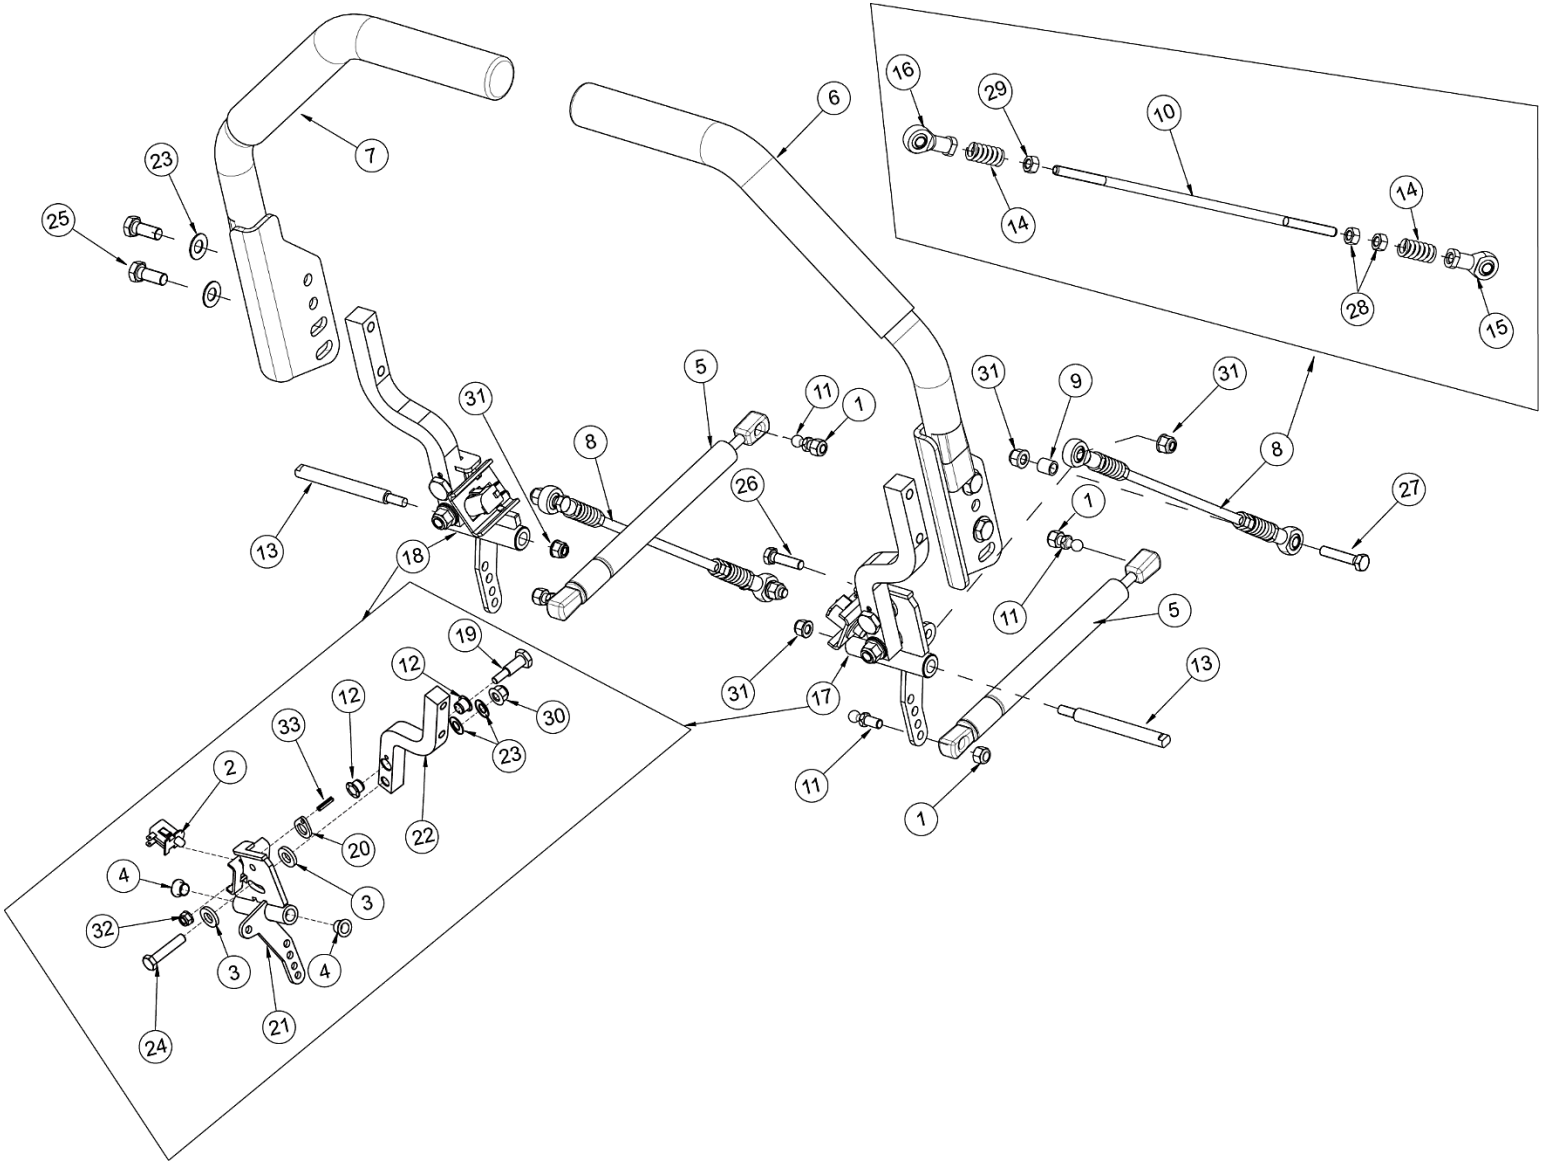

NEW MOTION CONTROL ASSEMBLY

NEW MOTION CONTROL ASSEMBLY

ITEM	PART NO.	DESCRIPTION
1	104256	5/16-18 HEX NYLOC NUT
2	353048	SEAT SWITCH
3	543152	WASHER, PLASTIC
4	543154	BUSHING, MOTION CONTROL
5	583415	DAMPER/CONTROL
6	632028	ASM, DRIVE LEVER LH W/GRIP
7	632029	ASM, DRIVE LEVER RH W/GRIP
8	632030	ASM, HYDRO LINKAGE
9	633042	SPACER
10	633088	ROD
11	823221	10MM BALL STUD
12	3224020	BUSHING, 12X14X12
13	5002111	PIVOT SHAFT
14	5205003	SPRING, COMPRESSION
15	5205016	ROD END, SPHERICAL M8 RH SIBJK8S
16	5205017	ROD END, SPHERICAL M8 LH SILBJK8S
17	632009G	ASM, MOTION CONTROL LH
18	632010G	ASM, MOTION CONTROL RH
19	632011-3	BOLT, PIVOT
20	632011-4	RING, LOCK
21	632011G	WLD, MOTION CONTROL LH
	632012G	WLD, MOTION CONTROL RH
22	633025G	ARM, MOTION CONTROL
23	B1972-A22.5-2	WASHER, SPRING DISC A22.5 OD
24	B5782-1050	BOLT 10X50
25	B5783-1025	SCREW, HH TAP M10x25
26	B5783-830	SCREW, HH TAP M8x30
27	B5783-840	SCREW, HH TAP M8 X 40
28	B6171-8	Nut M8
29	B6171-8L	Nut M8x1 (LH)
30	B6183-10	NUT, NYLOC FLANGE M10
31	B6183-8	NUT, FLANGED NYLOC M8
32	B6187.1-8	NUT, M8 LOCKING FLG
33	B879.1-522	ROLLPIN, 5 X 22