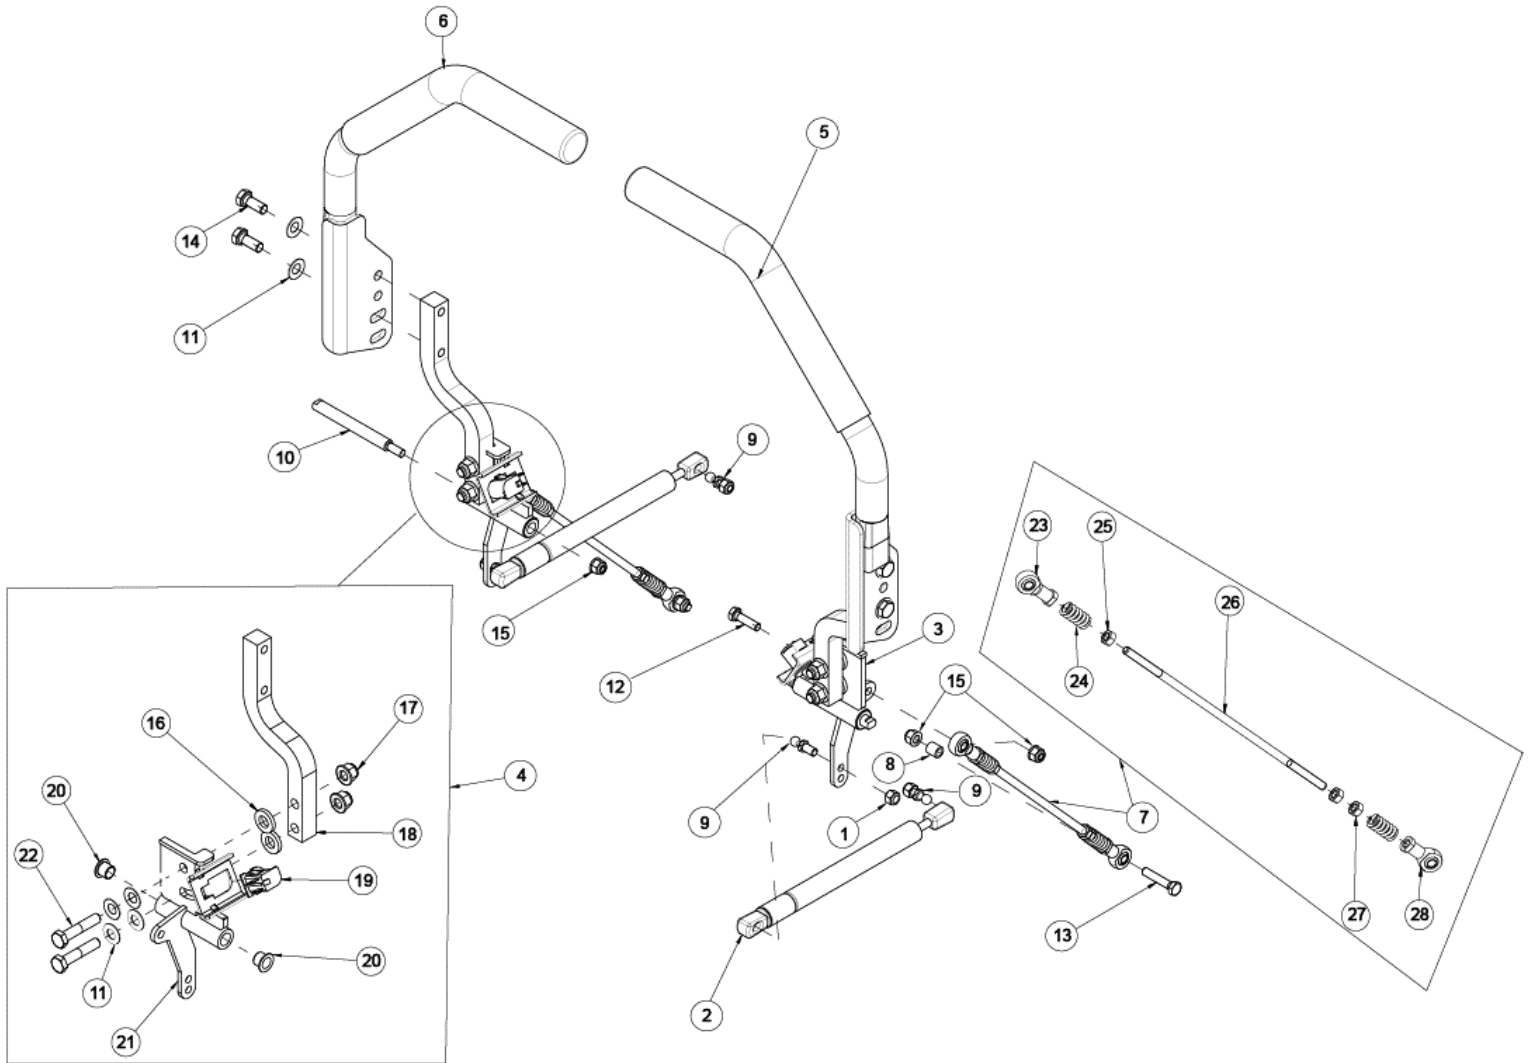

MOTION CONTROL ASSEMBLY

MOTION CONTROL ASSEMBLY

ITEM	PART NO	DESCRIPTION
1	104256	5/16-18 HEX NYLOC NUT
2	583415	DAMPENER/CONTROL
3	632009	ASM, MOTION CONTROL LH
4	632010	ASM, MOTION C ONTROL RH
5	632028	ASM, DRIVE LEVER LH W/GRIP
6	632029	ASM, DRIVE LEVER RH W/GRIP
	543156	GRIP, MOTION CONTROL LEVER
7	632030	ASM, HYDRO LINKAGE
8	633042	SPACER
9	823221	10MM BALL STUD
10	5002111	OPERATING SHAFT
11	B1972-A22.5-2	WASHER, SPRING DISC A22.5 OD
12	B5783-830	SCREW, HH TAP M8x30
13	B5783-840	SCREW, HH TAP M8 X 40
14	B5783-1025	SCREW, HH TAP M10x25
15	B6183-8	NUT, FLANGED NYLOC M8
16	543152	WASHER, PLASTIC
17	B6183-10	NUT, NYLOC FLANGE M10
18	633025	MOTION CONTROL ARM
19	353048	SEAT SWITCH
20	543154	BUSHING, MOTION CONTROL
21	632011	WLD, MOTION CONTROL, LH
	632012	WLD, MOTION CONTROL, RH
22	B5782-1050	BOLT 10X50
23	5205017	ROD END, SPHERICAL M8 LH SILBJK8S
24	5205003	SPRING, COMPRESSION
25	B6171-8L	NUT M8X1 (LH)
26	633088	ROD
27	B6171-8	NUT M8
28	5205016	ROD END, SPHERICAL M8 RH SIBJK8S