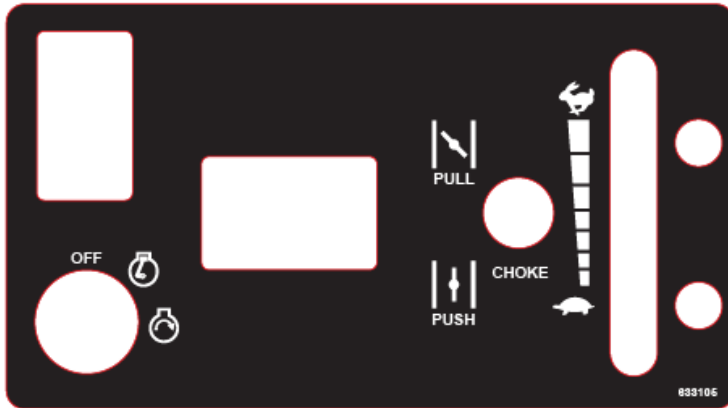

DECAL ASSEMBLY

633105