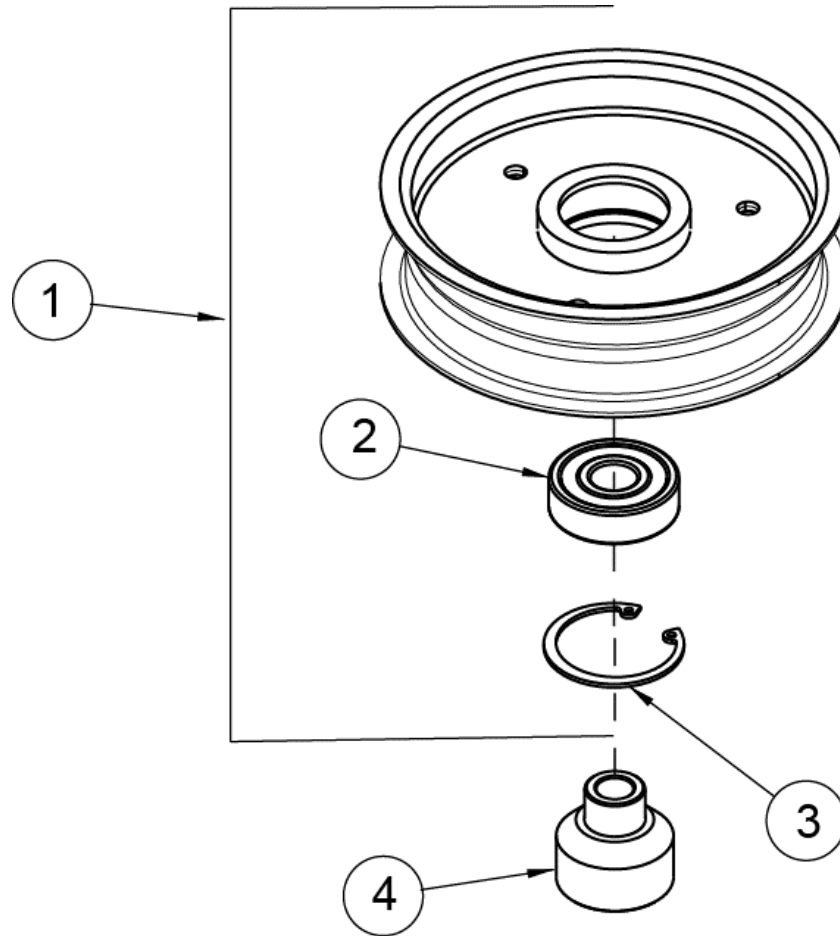

DECK IDLER

ITEM	PART NO.	DESCRIPTION
1	542138	IDLER, FLAT 150MM W/BRG & SNAP RING
2	B276-6303RS	BEARING 6303-2RS
3	B893.1-47	SNAP RING 47
4	543450	STAND-OFF, LG IDLER