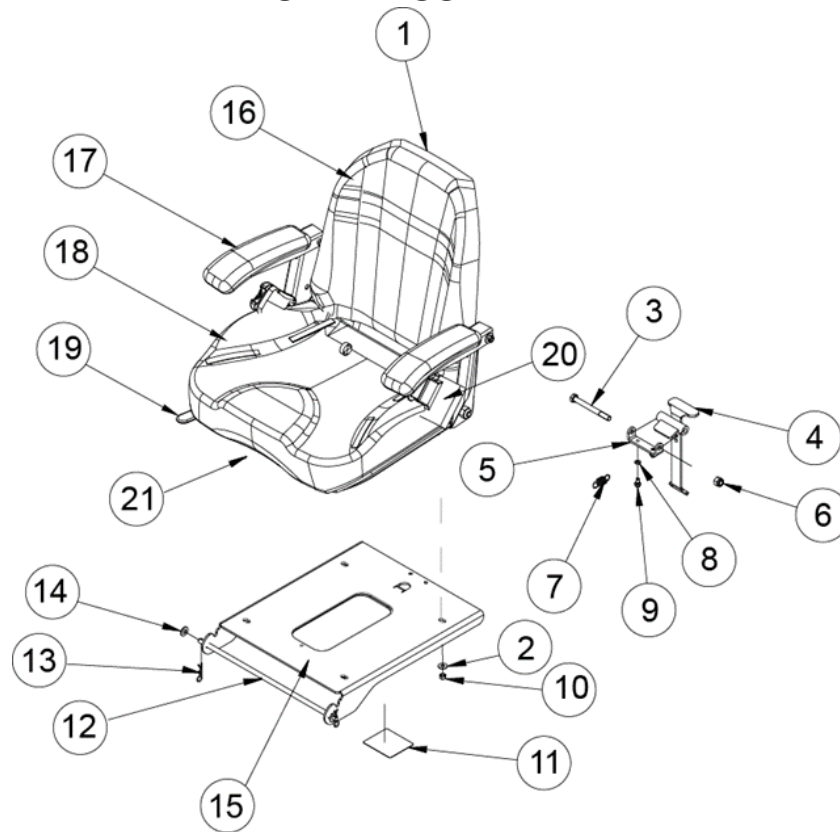

SEAT ASSEMBLY

ITEM	PART NO.	DESCRIPTION
1	633357	SEAT
2	105258	5/16 STD FLAT WASHER
3	B5782-10100	BOLT M10X100
4	632131	WLD, SEAT LATCH
5	633050	STRAP, BRAKE LEVER
6	B6182-10	NUT, NYLOC M10
7	S262008	RETURN SPRING
8	B97.1-6	WASHER 6
9	B5787-616	SCREW, HH FLANGE M6X16
10	104256	5/16-18 HEX NYLOC NUT
11	543397	DECAL, BATTERY WARNING
12	633111	ROD, SEAT
13	363165	HAIRPIN COTTER
14	B97.1-10	WASHER, FLAT M10
15	632056	ASM, SEAT PAN W/DECAL
16	683377	COVER, BACK
17	593097	ARM REST PAD – MOLDED
18	543439	CUSHION, SEAT
19	633454	ASM, MB FS TRACK
20	543004	KIT, SEAT BELT, RETRACTABLE
21	633455	COVER, MB SEAT CUSHION