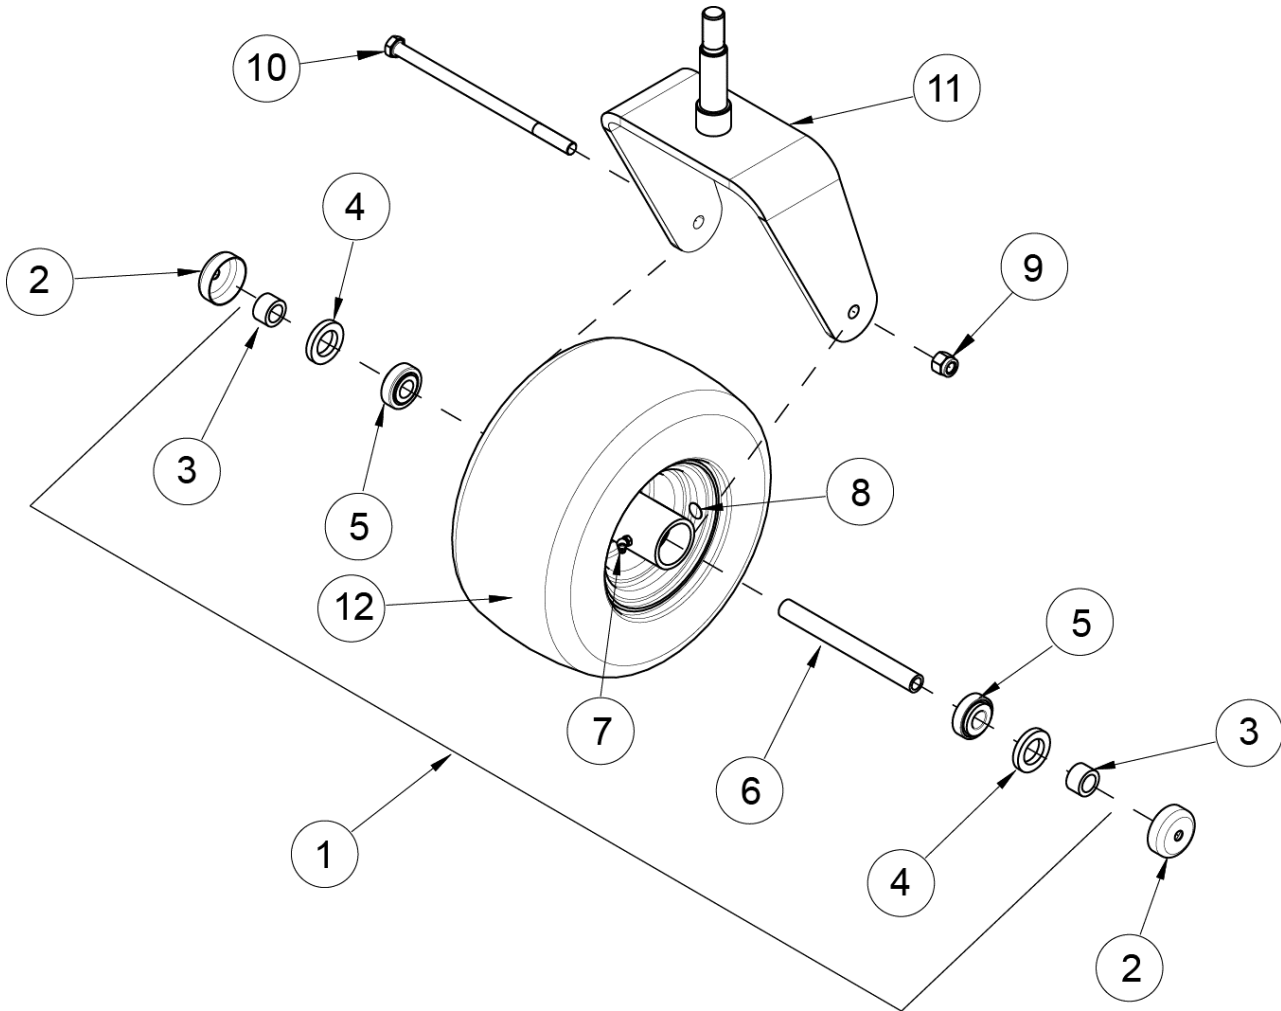

**48" LARGE CASTER ASSEMBLY
For Units With S/N 73572 And Higher**

ITEM	PART NO.	DESCRIPTION
1	542070	ASM, WHEEL COMPLETE 13 X 6.5-6 PNEUM-WHITE
2	5202026	CAP, DUST
3	5202035	BUSHING
4	5202036	SEAL. LIP
5	5202037	BEARING, TAPERED ROLLER
6	543230	TUBE, AXLE
7	B1153-8	GREASE FITTING M8X1X45
8	453389	DECAL, FRONT TIRE PRESSURE
9	B6182-12	NUT, NYLOC M12
10	543189	BOLT, M12 X 225 MM
11	542011-2	WLD, CASTER FORK 6.5, RED
12	542007	TIRE, 13 X 6.5-6 PNEUMATIC