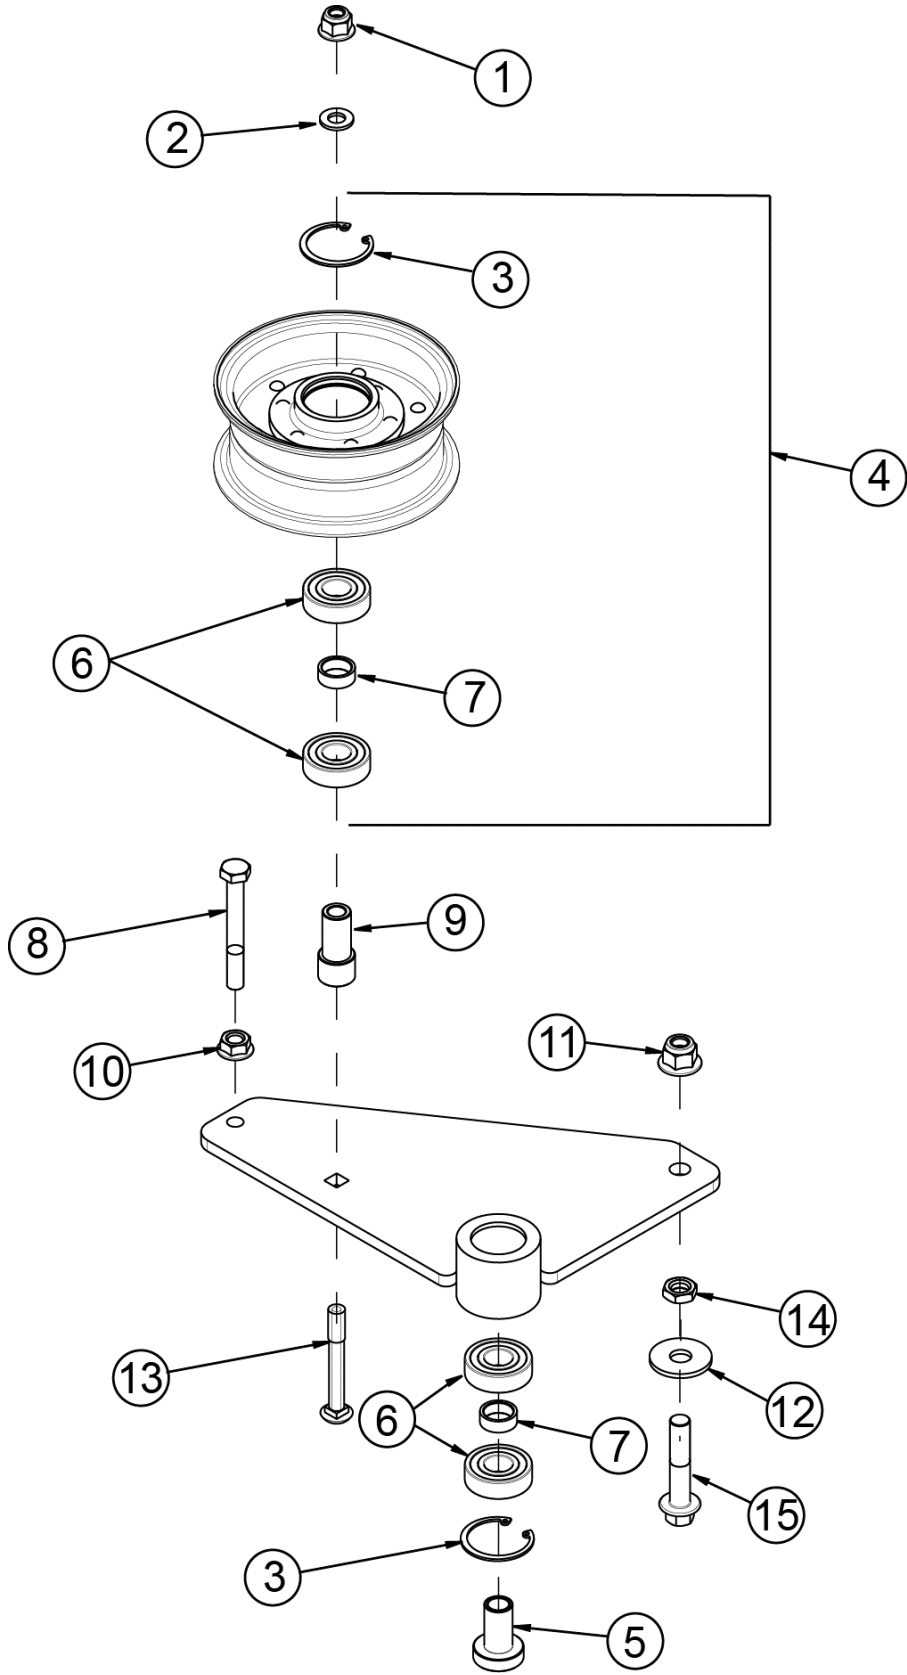

DECK IDLER ASSEMBLY

DECK IDLER ASSEMBLY

ITEM	PART NO.	DESCRIPTION
1	B6183-10	NUT, NYLOC FLANGE M10
2	B97.1-10	WASHER, FLAT M10
3	B893.1-40	SNAP RING 40
4	462072	ASM, IDLER PULLEY
5	633015	STEPPED SPACER
6	B276-6203RS	BEARING 6203-2RS
7	5201077	BUSHING
8	B5782-1080	BOLT M10 X 80
9	463220	SPACER, IDLER PULLEY
10	B6177-10	NUT, FLANGED M10
11	B6183-12	NUT, NYLOC FLANGE M12
12	633393	SPACER, FRAME - PLATED
13	B801-1075	BOLT, CARRIAGE M10 X 75
14	B6172.1-12	NUT, JAM M12
15	B5787-1260	SCREW, HH FLANGE M12 X 60