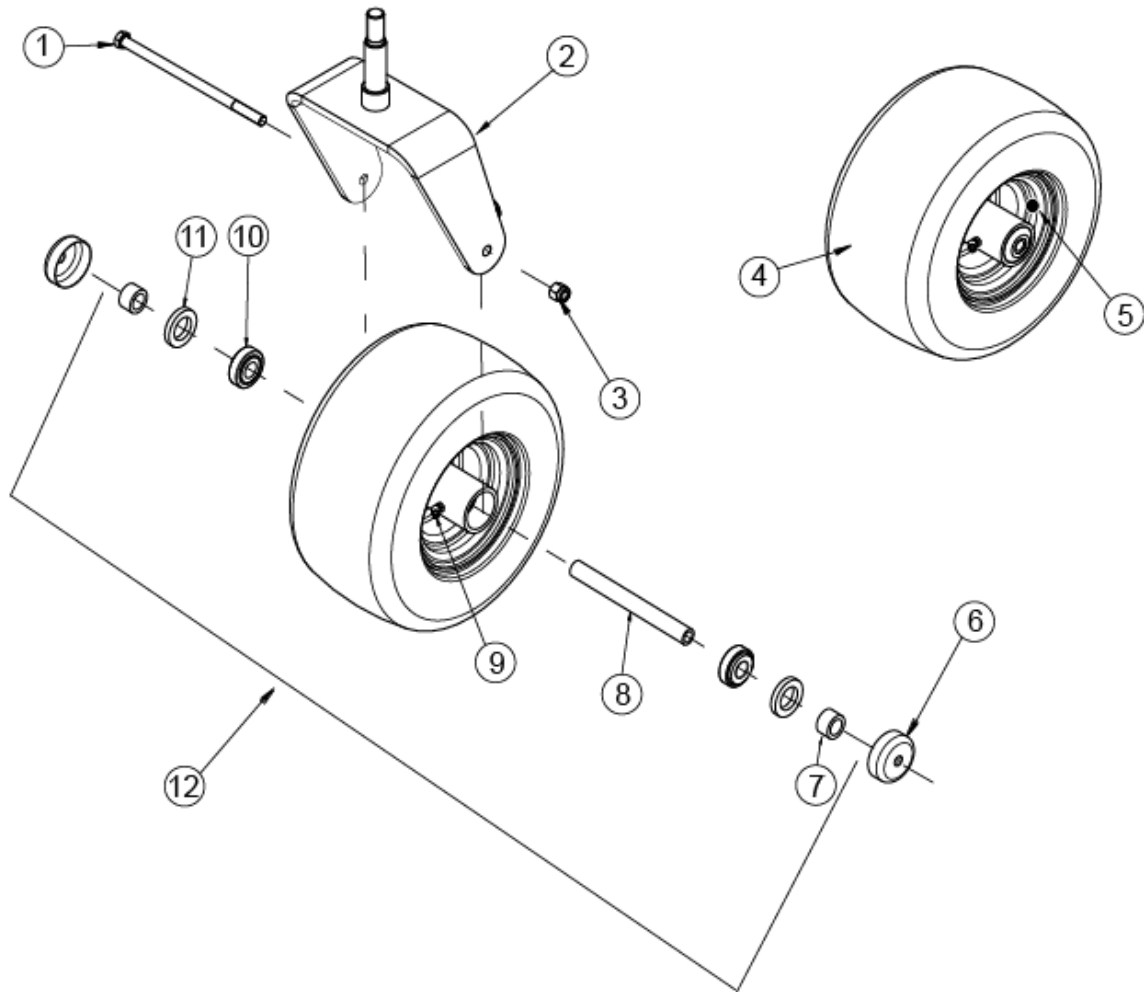

52" – 60" CASTER ASSEMBLY

ITEM	PART NO.	DESCRIPTION
1	543189	BOLT, M12 X 225 MM
2	542011-2	WLD, CASTER FORK 6.5, RED
3	B6182-12	NUT, NYLOC M12
4	542007	TIRE, 13 X 6.5-6 PNEUMATIC
5	453389	DECAL, FRONT TIRE PRESSURE
6	5202026	CAP, DUST
7	5202035	BUSHING .78
	633295	BUSHING .53
8	543230	TUBE, AXLE
9	111009	ZERK, 45° 1/4-28
10	5202037	BEARING, TAPERED ROLLER
11	5202036	SEAL, LIP
12	542070	ASM, WHEEL COMPLETE 13 X 6.5-6 PNEUM-WHITE