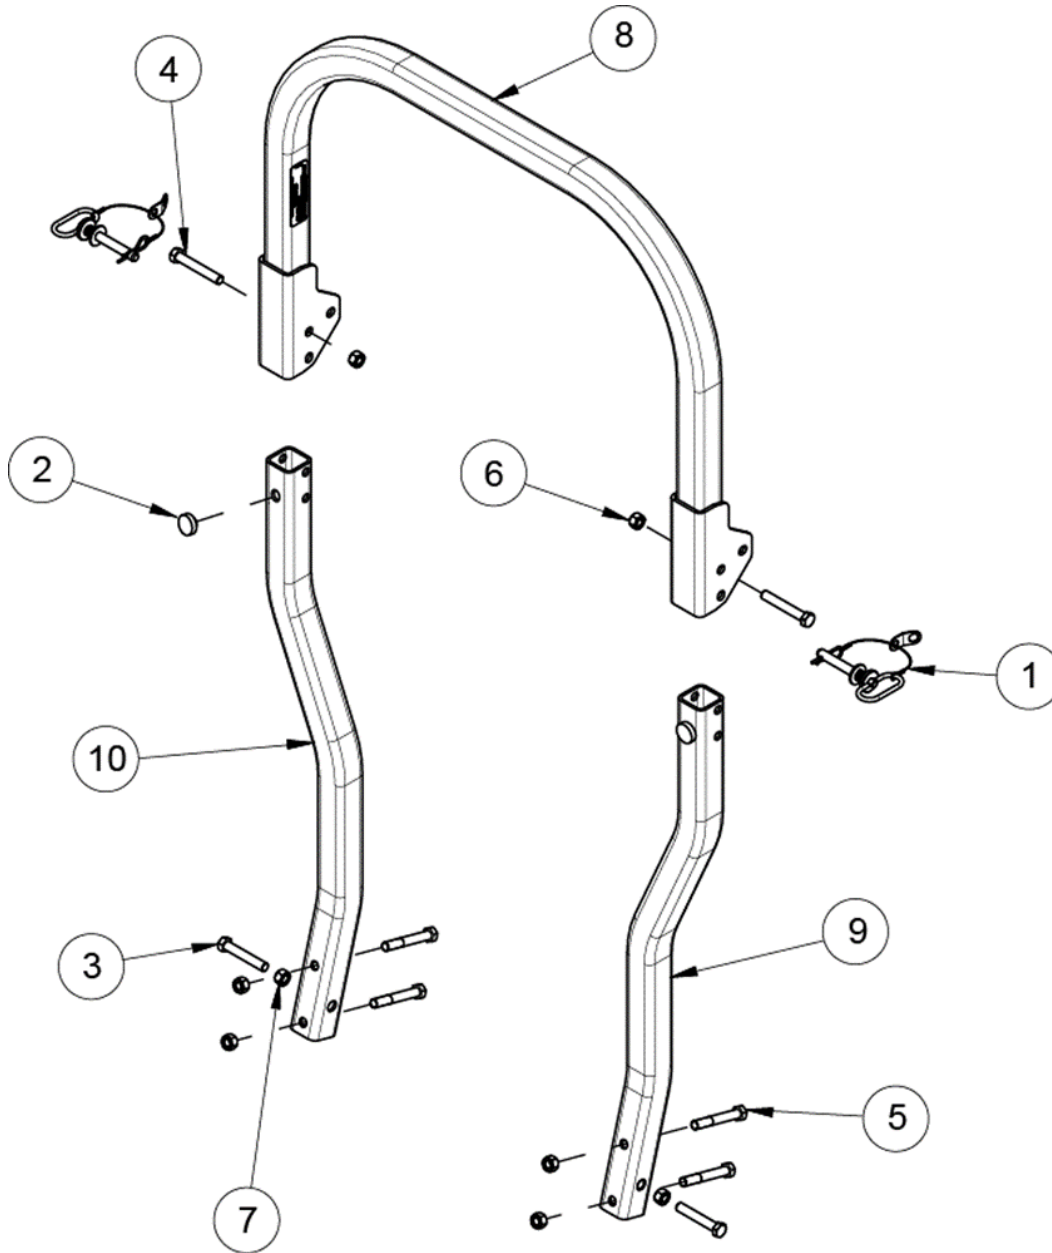

ROPS ASSEMBLY

ITEM	PART NO.	DESCRIPTION
1	543262A	PIN, ROPS W.LANYARD
2	633422	BUMPER, RUBBER
3	100049	SCREW, HH TAP 1/2-13 X 3
4	100332	1/2-13 X 3-1/4 HHCS
5	100334	1/2-13 X 3-1/2 HHCS
6	104259	1/2-13 HEX NYLOC NUT
7	104509	1/2-13 REG HEX NUT
8	632073	ASM, DB ROPS UPPER
9	634096	ASM, LH ROPS POST
10	634097	ASM, RH ROPS POST