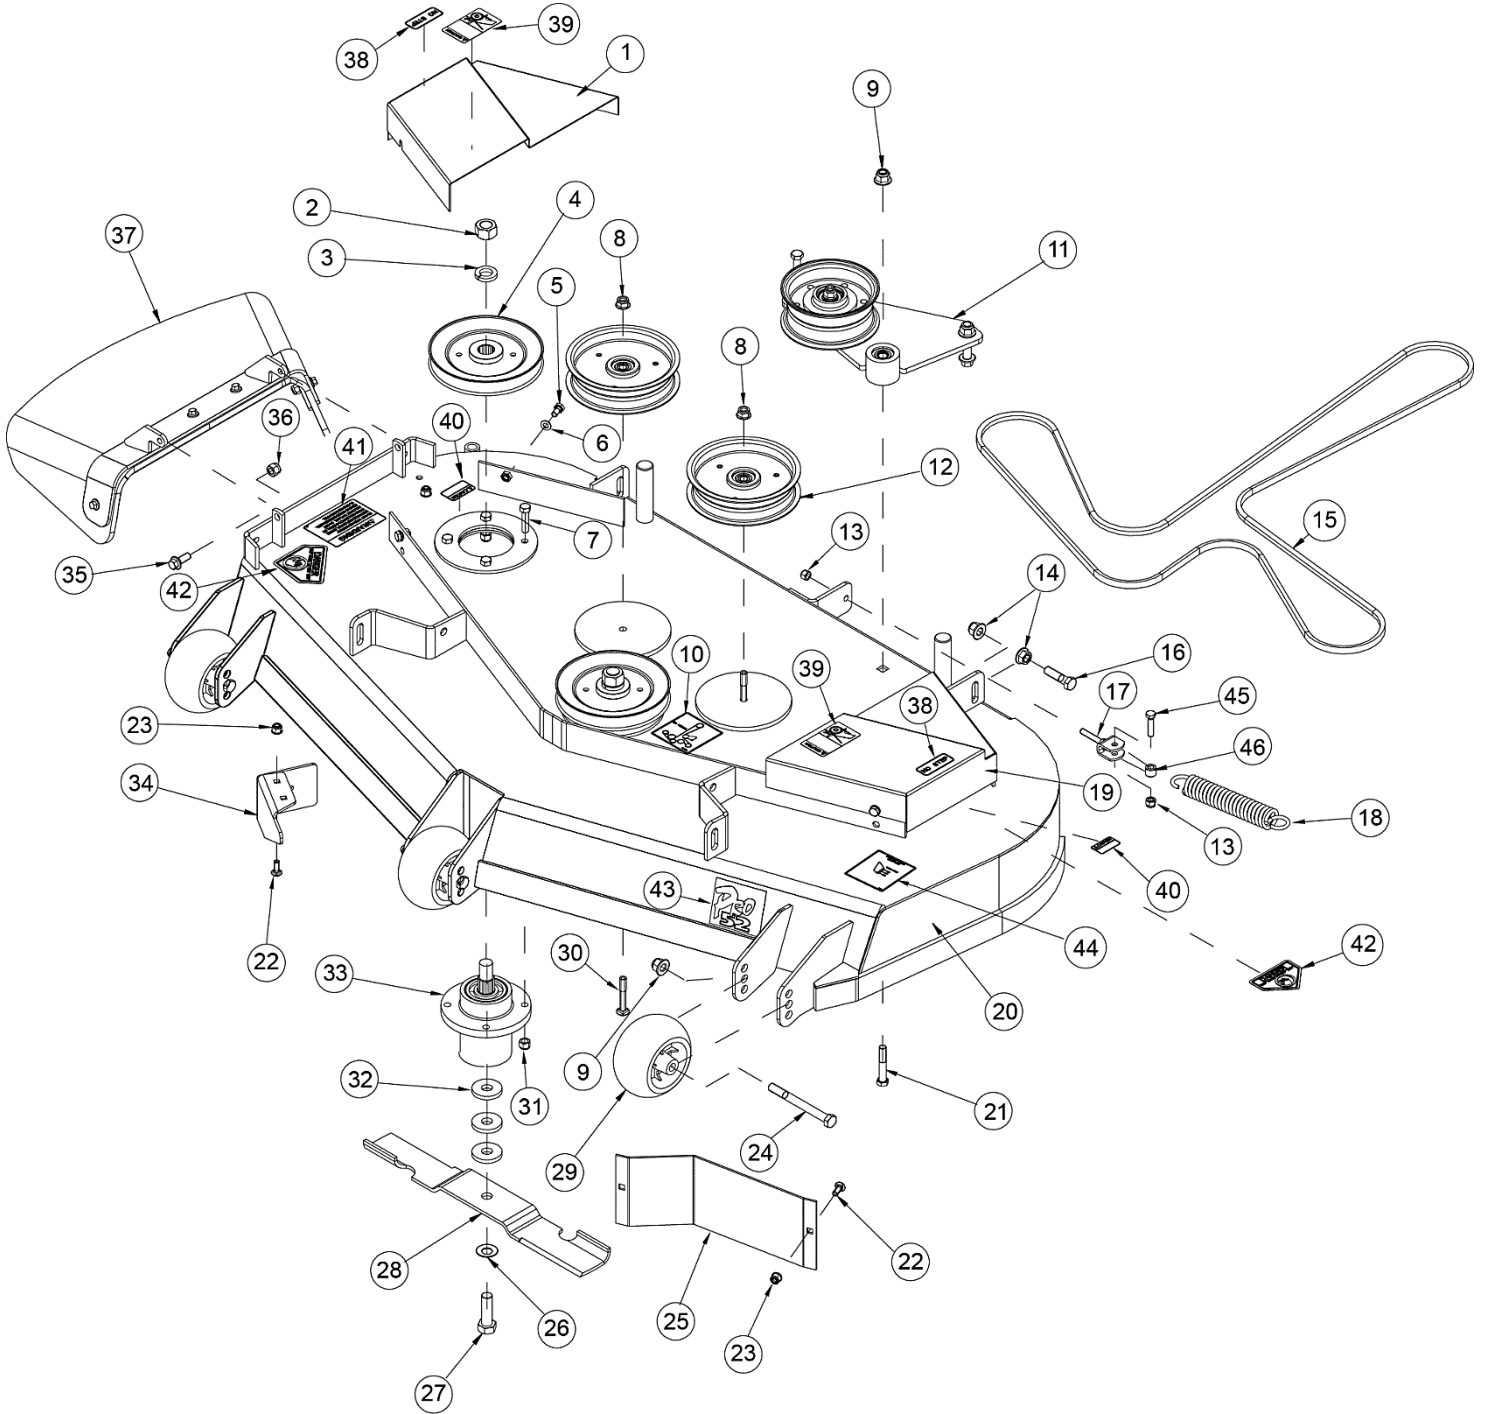

52" DECK ASSEMBLY

52" DECK ASSEMBLY

ITEM	PART NO.	DESCRIPTION
1	632047	SHIELD, RH 52 BELT, W/DECALS
2	104511	3/4-16 UNF REG HEX NUT
3	105010	3/4 LOCKWASHER
4	452073	PULLEY, DECK
5	B5783-816	SCREW, HH TAP M8X16
6	B97.1-8	WASHER 8
7	100294	3/8-16 X 1-1/2 HHCS
8	B6187-10	FLANGED TOPLOCK M10
9	B6183-12	NUT, NYLOC FLANGE M12
10	633228	DECAL, BELT ROUTING
11	632034	ASM, DECK IDLER - DETAIL ON PG 30
12	542147	ASM, 150MM FLAT IDLER W/SPACER- DETAIL ON PG 32
13	B6182-8	NUT, NYLOC M8
14	B6177-12	NUT, FLANGED M12
15	633068	BELT, DECK
16	B5782-1245	SCREW, HH M12 X 45
17	632124	ASM, YOKE
18	5207015	IDLER PULLEY SPRING
19	632046	SHIELD, LH DB 52 BELT, W/DECALS
20	632050	ASM, 52 DECK W/DECALS
21	B801-1270	CARRIAGE BOLT M12X70
22	B801-820	BOLT, CARRIAGE SN M8X20
23	B6183-8	NUT, FLANGED NYLOC M8
24	B5782-12120	SCREW, HH M12 X 120
25	543046	BAFFLE, BIRDWING LH
26	583108	5/8 SPRING DISC WASHER
27	100347	5/8-11 X 2 HHCS
28	823004	18" HI LIFT BLADE
	823353	18" MULCHING BLADE
29	543225	ROLLER, ANTI SCALP
30	B801-1060	BOLT, CARRIAGE M10 X 60
31	104257	3/8-16 HEX NYLOC NUT
32	363382	BLADE SPACER
33	583106	BLADE SPINDLE ASSY - DETAIL ON PG 29
34	543213-2	BAFFLE, DOGLEG 52, RED
35	B5787-1025	SCREW, HH FLANGE M10X25
36	B6182-10	NUT, NYLOC M10
37	6001050A	ASM, DISCHARGE CHUTE 52/60
38	8304	DECAL, NO STEP
39	8008	DECAL, CAUTION, GUARDING LG
40	8303	DECAL, CAUTION, GUARDING SM
41	8307	DECAL, DISCHARGE WARNING
42	363023	DANGER DECAL, HANDS AND FEET
43	523493	DECAL, PRO 52
44	633228	DECAL, BELT ROUTING
45	B5783-835	BOLT M8X35
46	633301	BUSHING