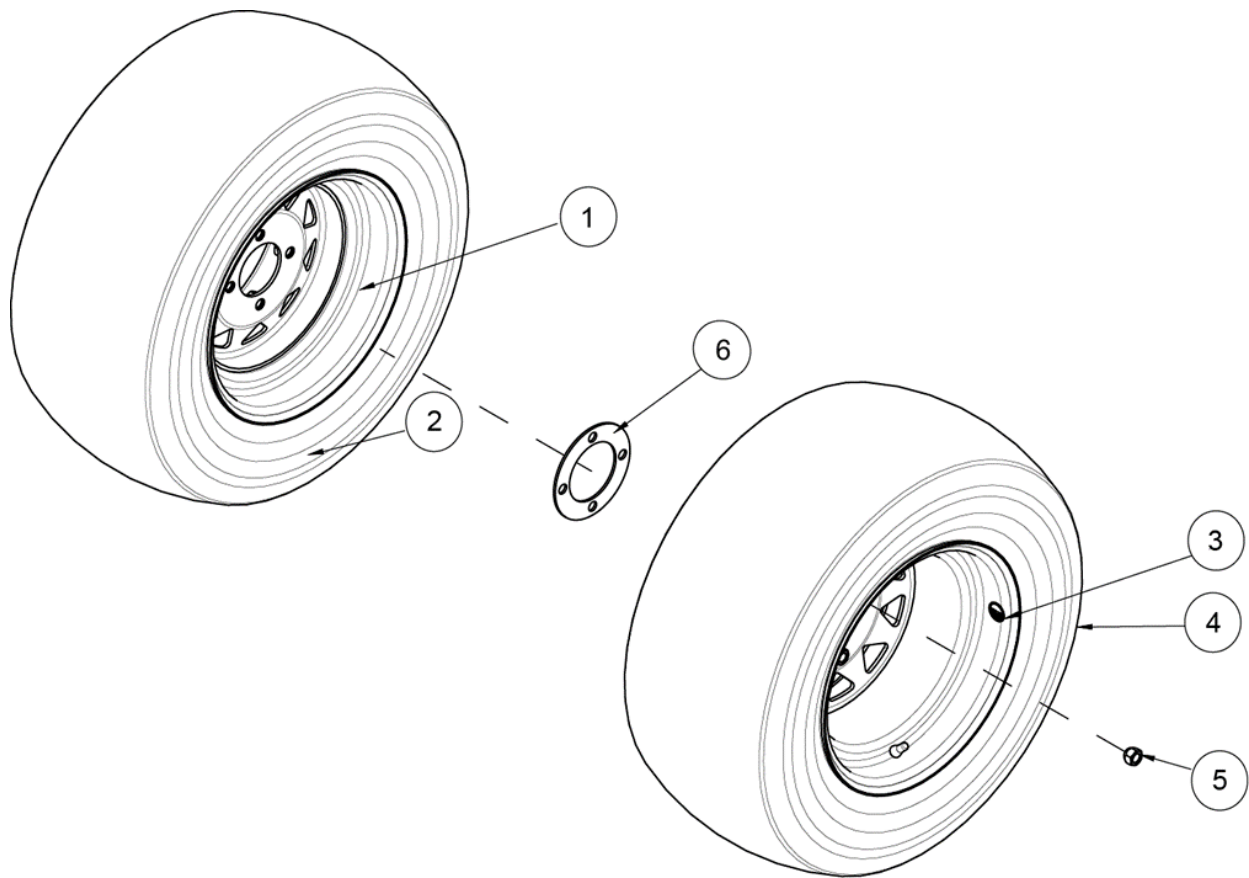

52" – 60" REAR TIRE ASSEMBLY

ITEM	PART NO.	DESCRIPTION
1	5200012	RIM, DRIVE WHEEL
2	5200011	CARLISLE TURF MATE 23X10.5-12
3	453390	DECAL, REAR TIRE PRESSURE
4	5200001	ASM, DRIVE WHEEL ZTR
5	103023	1/2-20 X 60 T LUG NUT
6*	353200	WHEEL SPACER - PLATED

* SPACER USED ON UNITS WITH SERIAL NUMBER 65405-TBD