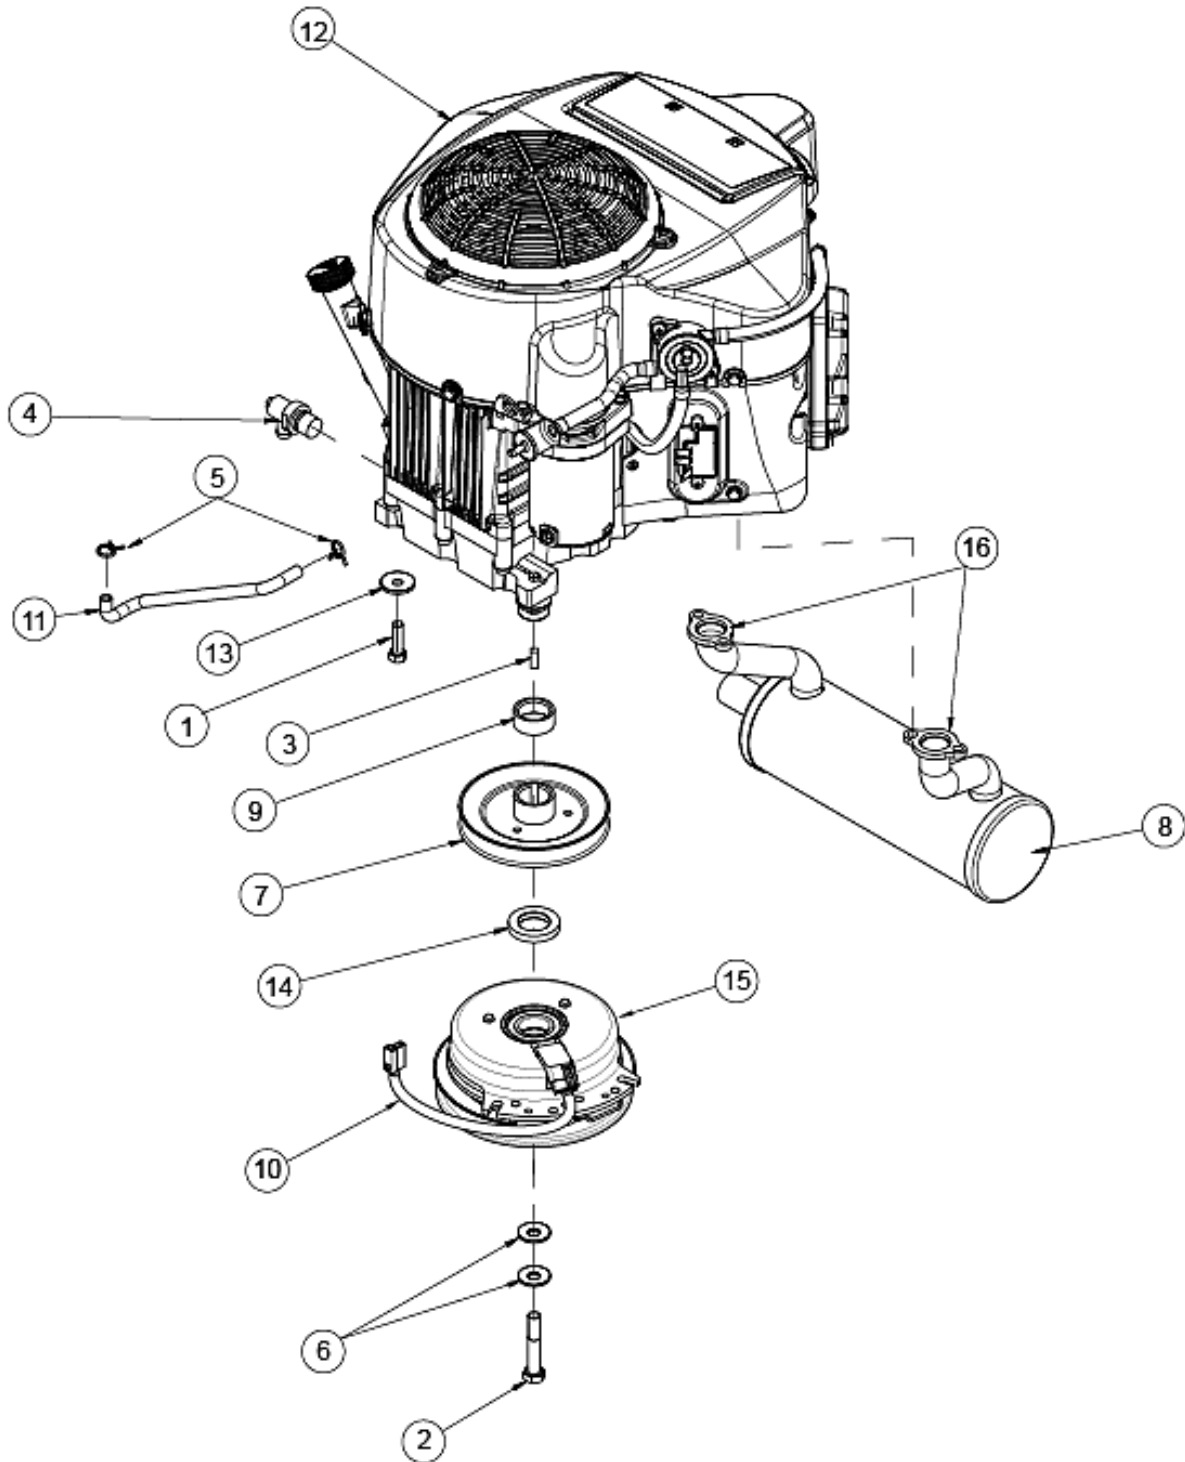

ENGINE ASSEMBLY FR730

ENGINE ASSEMBLY FR730

ITEM	PART NO.	DESCRIPTION
1	100293	3/8-16 X 1-1/4 HHCS
2	100535	7/16-20 X 2-1/2 HHCS
3	107258	1/4 X 1/4 X 3/4 MACH KEY
4	343146	90 DEGREE DRAIN -KAW BLK
5	363098	CLAMP, FUEL LINE 1/4 ID
6	423069	SPRING DISC. WASHER - 7/16
7	543003	SHEAVE, PUMP DRIVE
8	633033	MUFFLER, KAWASAKI
9	633038	SPACER, ENGINE
10	603083	CLUTCH ADAPT. HARNESS
11	633099	HOSE, FUEL 1/4 X 14"
12	FOR REFERENCE ONLY	ENGINE, KAW FR730 (1-1/8" X 108.8MM)
13	753027	SPRING DISC WASHER
14	823248	CLUTCH SPACER 9/32
15	633073	CLUTCH, 175 LB
16	483098	MUFFLER GASKET