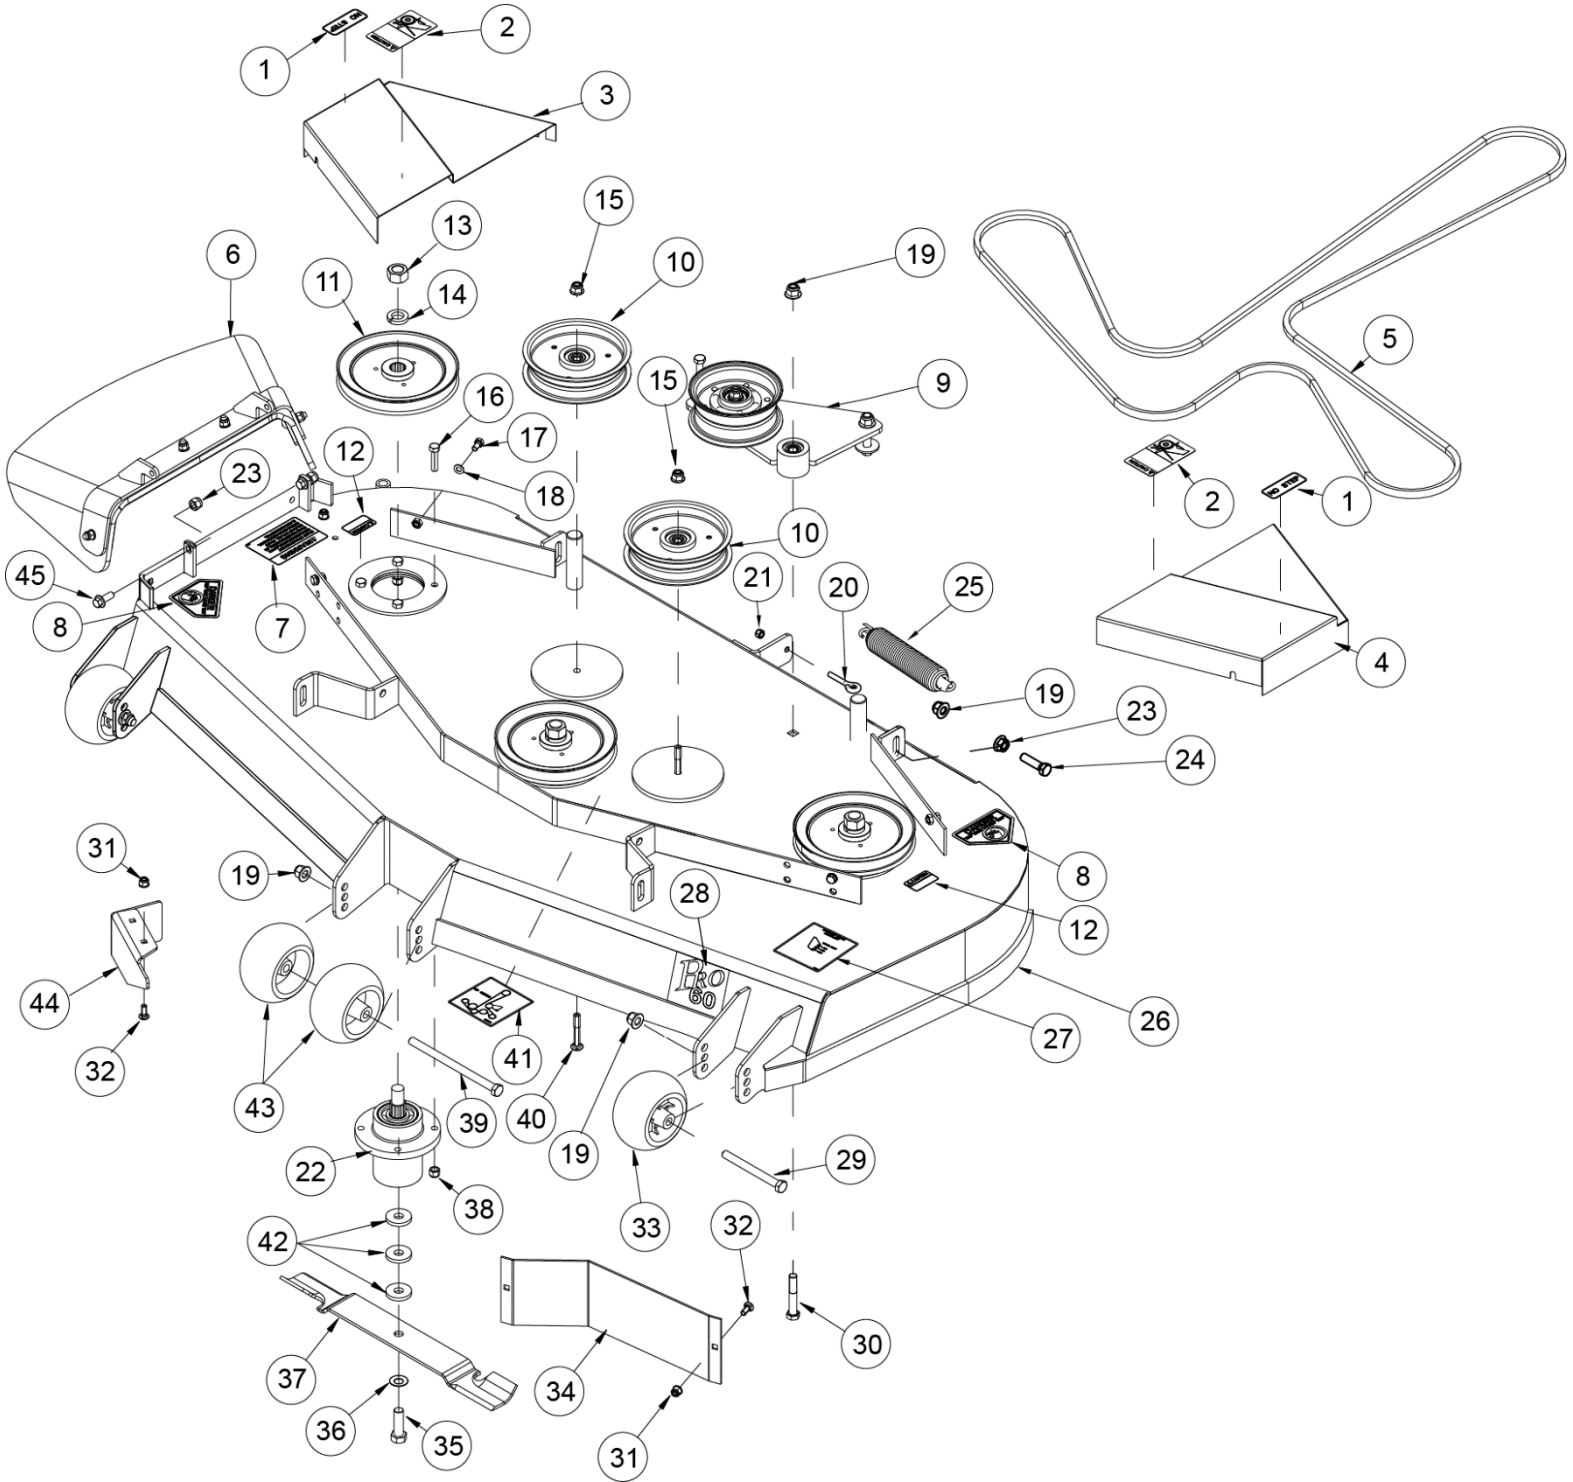

60" DECK ASSEMBLY

60" DECK ASSEMBLY

ITEM	PART NO.	DESCRIPTION
1	8304	DECAL, NO STEP
2	8008	DECAL, CAUTION, GUARDING LG
3	632092	SHIELD, RH DB 60 BELT W/DECALS
4	632091	SHIELD, LH DB 60 BELT W/DECALS
5	633338	BELT, 60 DECK
6	6001050A	ASM, DISCHARGE CHUTE 52/60
7	8307	DECAL, DISCHARGE WARNING
8	363023	DANGER DECAL, HANDS AND FEET
9	632034	ASM, DECK IDLER – DETAIL ON PG 30
10	542147	ASM, 150MM FLAT IDLER W/SPACER – DETAIL ON PG 32
11	632044	PULLEY, 60 DB DECK
12	8303	DECAL, CAUTION, GUARDING SM
13	104511	3/4-16 UNF REG HEX NUT
14	105010	3/4 LOCKWASHER
15	B6183-10	NUT, NYLOC FLANGE M10
16	100294	3/8-16 X 1-1/2 HHCS
17	B5783-816	SCREW, HH TAP M8 X 16
18	B97.1-8	WASHER 8
19	B6183-12	NUT, NYLOC FLANGE M12
20	363080	EYEBOLT-RIGHT
21	104256	5/16-18 HEX NYLOC NUT
22	583106	BLADE SPINDLE ASSY – DETAIL ON PG 29
23	B6182-10	NUT, NYLOC M10
24	B5783-1245	SCREW, HH TAP M12 X 45
25	632134	SPRING KIT
26	632090	ASM, 60 DB DECK W/DECALS
27	543392	DECAL, ANTI-SCALP ROLLER
28	543402	DECAL, PRO 60
29	B5782-12120	SCREW, HH M12 X 120
30	B801-1270	CARRIAGE BOLT M12X70
31	B6183-8	NUT, FLANGED NYLOC M8
32	B801-820	BOLT, CARRIAGE SN M8 X 20
33	543225	ROLLER, ANTI SCALP
34	543217-2	BAFFLE, BIRDWING 60, RED
35	100347	5/8-11 X 2 HHCS
36	583108	5/8 SPRING DISC WASHER
37	633335	BLADE, 20.5" HI-LIFT
	633340	BLADE, 20.5" MULCH
38	104257	3/8-16 HEX NYLOC NUT
39	5202029	SCREW, HH CAP M12 X 185
40	B801-1060	BOLT, CARRIAGE M10 X 60
41	633228	DECAL, BELT ROUTING
42	363382	BLADE SPACER
43	423023	ROLLER, ANTI SCALP
44	543214-2	BAFFLE, DOGLEG 60, RED
45	B5787-1025	SCREW, HH FLANGE M10 X 25