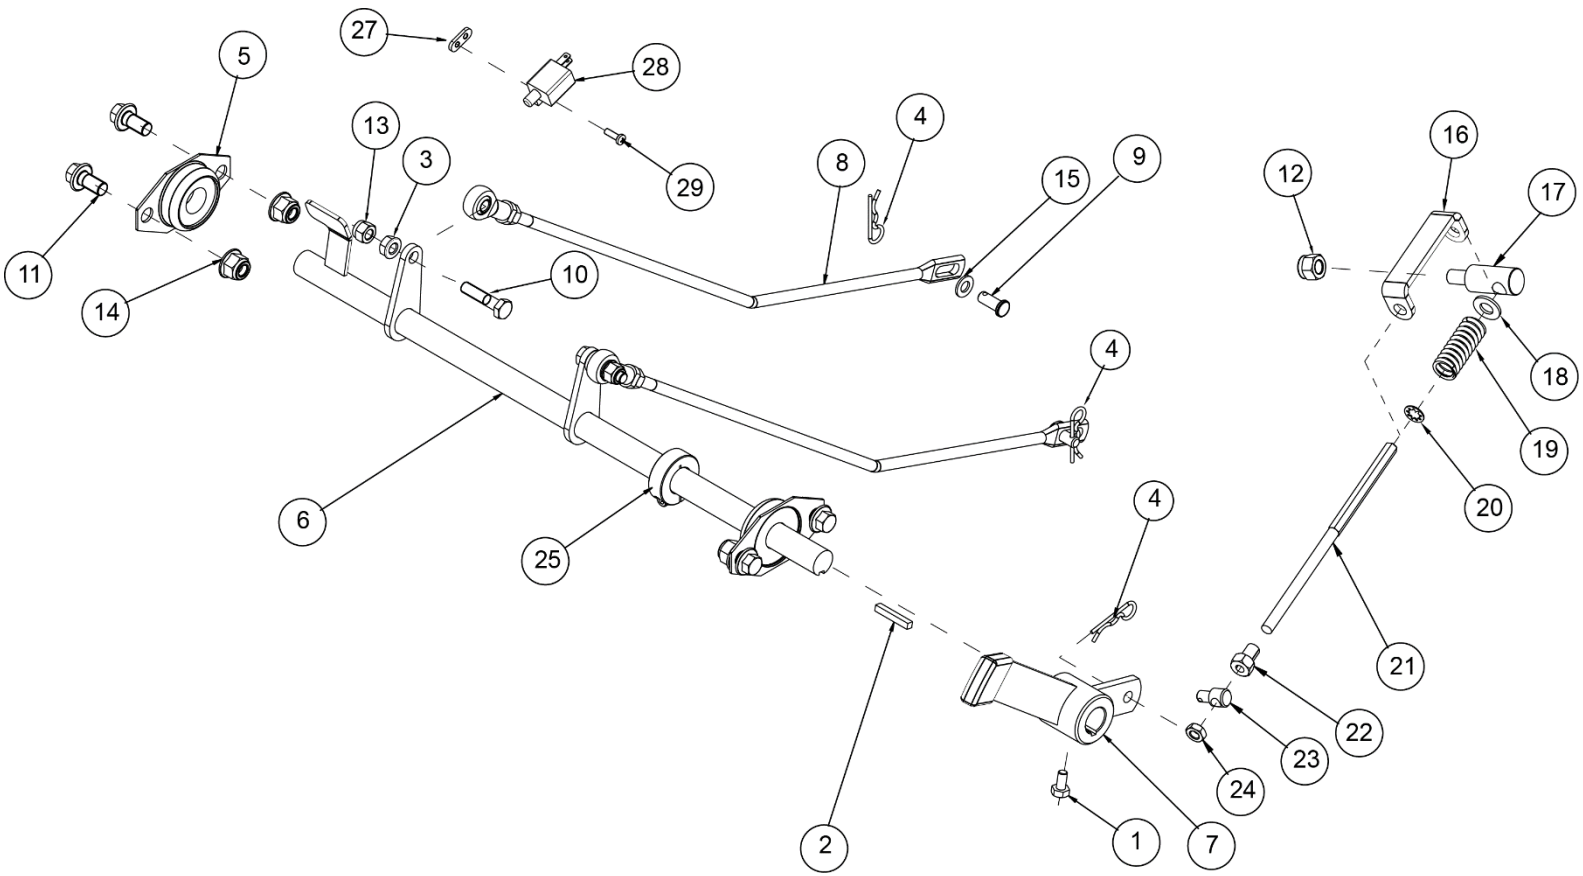

BRAKE CONTROL GROUP

BRAKE CONTROL GROUP

ITEM	PART NO	DESCRIPTION
1	100501	1/4-28 X 1/2 HHCS
2	107264	3/16 X 3/16 X 1-1/4 MACH KEY
3	B6177-8	NUT, WHIZLOCK M8
4	XSZ56-1-17	HAIR PIN
5	423140	3/4 I.D. 2 BOLT BEARING
6	632013	WLD, BRAKE SHAFT
7	632015	ASM, BRAKE LEVER
8	543300	GRIP, PARK BRAKE
9	B882B-820	PIN, 8 X 20 CLEVIS
10	B5782-835	BOLT M8X35
11	B5787-1020	SCREW, HH FLANGED M10 X 20
12	B6182-10	NUT, NYLOC M10
13	B6182-8	NUT, NYLOC M8
14	B6183-10	NUT, NYLOC FLANGE M10
15	B97.1-8	WASHER 8
16	593114	PARK BRAKE STRAP - PLATED
17	633116	SWIVEL, PARK BRAKE
18	105259	3/8 SAE FLAT WASHER
19	523024	SPRING, COMPRESSION
20	363117	BELT TENSION SPRING
21	463089	ROD, SHORT BRAKE
22	593116	BRAKE SPRING NUT – PLATED
23	463231	SWIVEL, PARK BRAKE ROD
24	104751	5/16-18 HEX JAM NUT
25	523138	3/4" CLAMP COLLAR
26	632019	ASM, BRAKE LINK
27	5208103	NUT RACK
28	523034	BRAKE SWITCH
29	B823-516	SCREW, M5 X 16