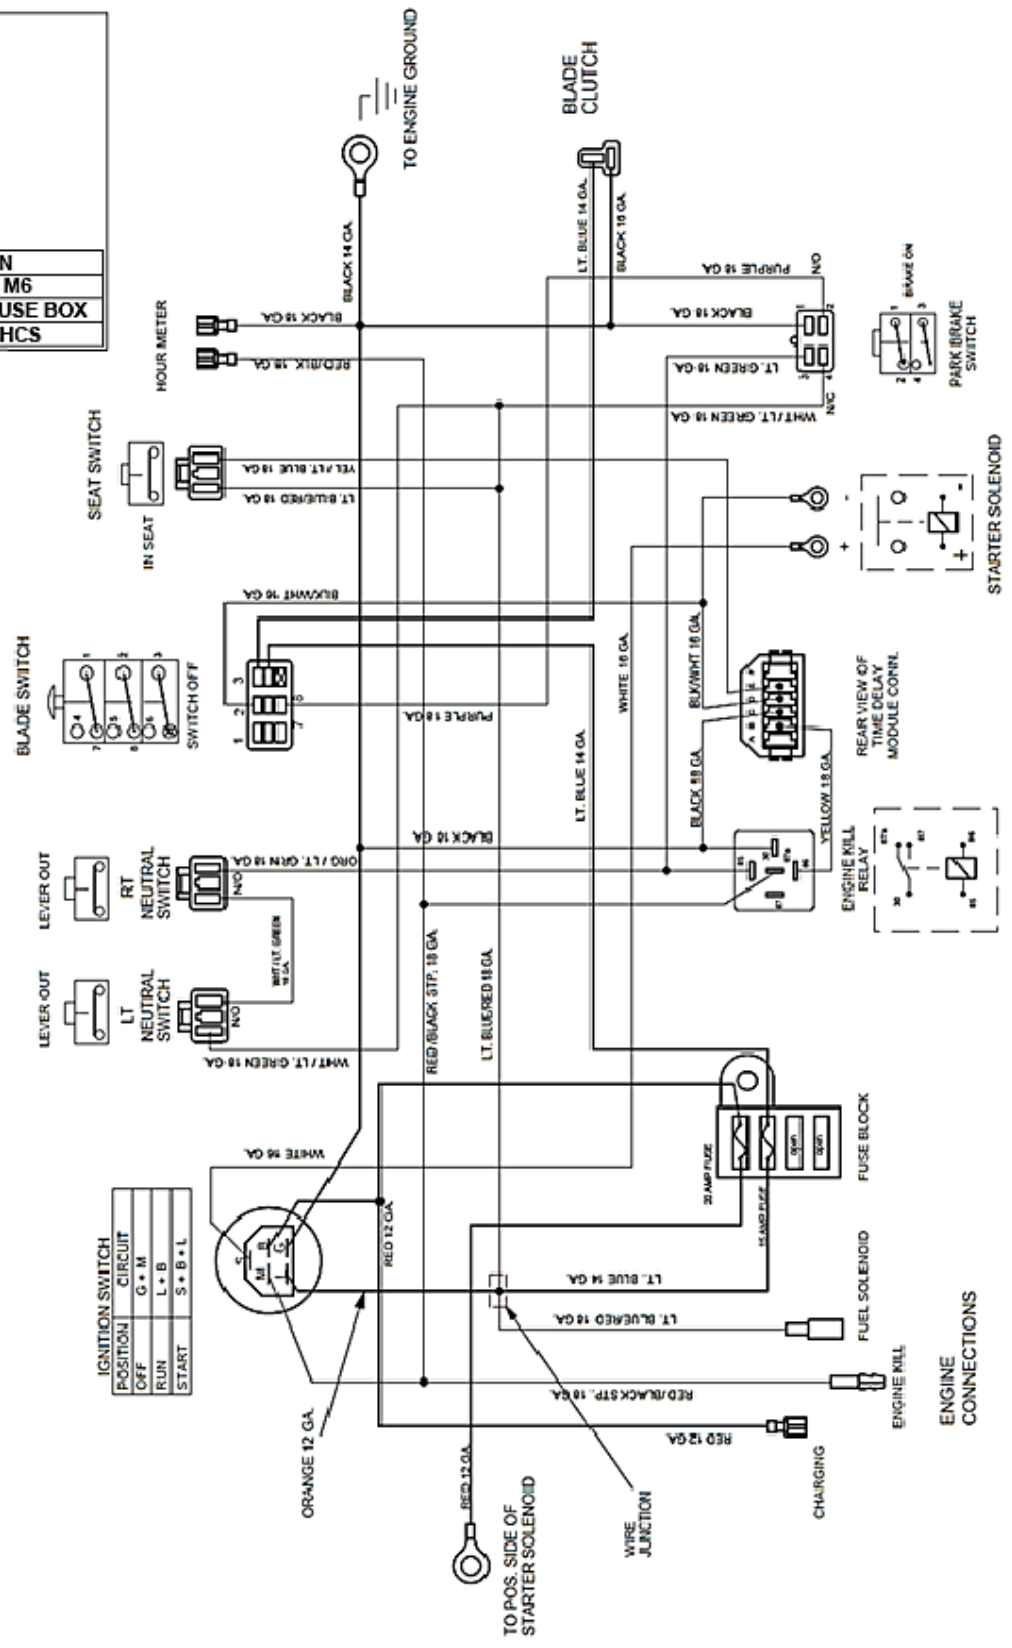

HARNESS BATTERY GROUP

ITEM	PART NO.	DESCRIPTION
1	104252	#10-24 HEX NYLOC NUT
2	104255	1/4-20 HEX NYLOC NUT
3	109009	#10-24 X 3/4 HHCS
4	109012	1/4 WING NUT
5	423172	BATTERY HOLD DOWN ROD - PLATED
6	422150	STARTER RELAY W/TERMINALS
7	543330	CABLE, BATTERY NEGATIVE
8	583351	ELECTRIC LIFT RELAY
9	583423	TIME DELAY MODULE
10	823199	BATTERY BOOT
11	2808106	CABLE, BATTERY POS
12	2808107	RELAY CABLE COVER
13	4807105	POSITIVE POLE CABLE-BATTERY
14	453419-1	BATTERY HOLD DOWN - BLACK
15	B5783-620	SCREW, HH TAP M6x20
16	B5787-616	SCREW, HH FLANGE M6X16
17	B6182-6	NUT, NYLOC M6
18	B6183.1-6	FLANGED LOCKNUT M6
19	B96-6	WASHER, FLAT LARGE M6
20	FOR REFERENCE ONLY	BATTERY 12V
NOT SHOWN	633378	WIRE HARNESS SEE PG 44 FOR DETAIL

WIRING HARNESS-633098J

INCLUDED WITH WIRING HARNESS

ITEM	PART NO.	DESCRIPTION
1	B6182-6	NUT, NYLOC M6
2	633379-1	BRACKET, FUSE BOX
3	109009	#10-24 X 3/4 HHCS