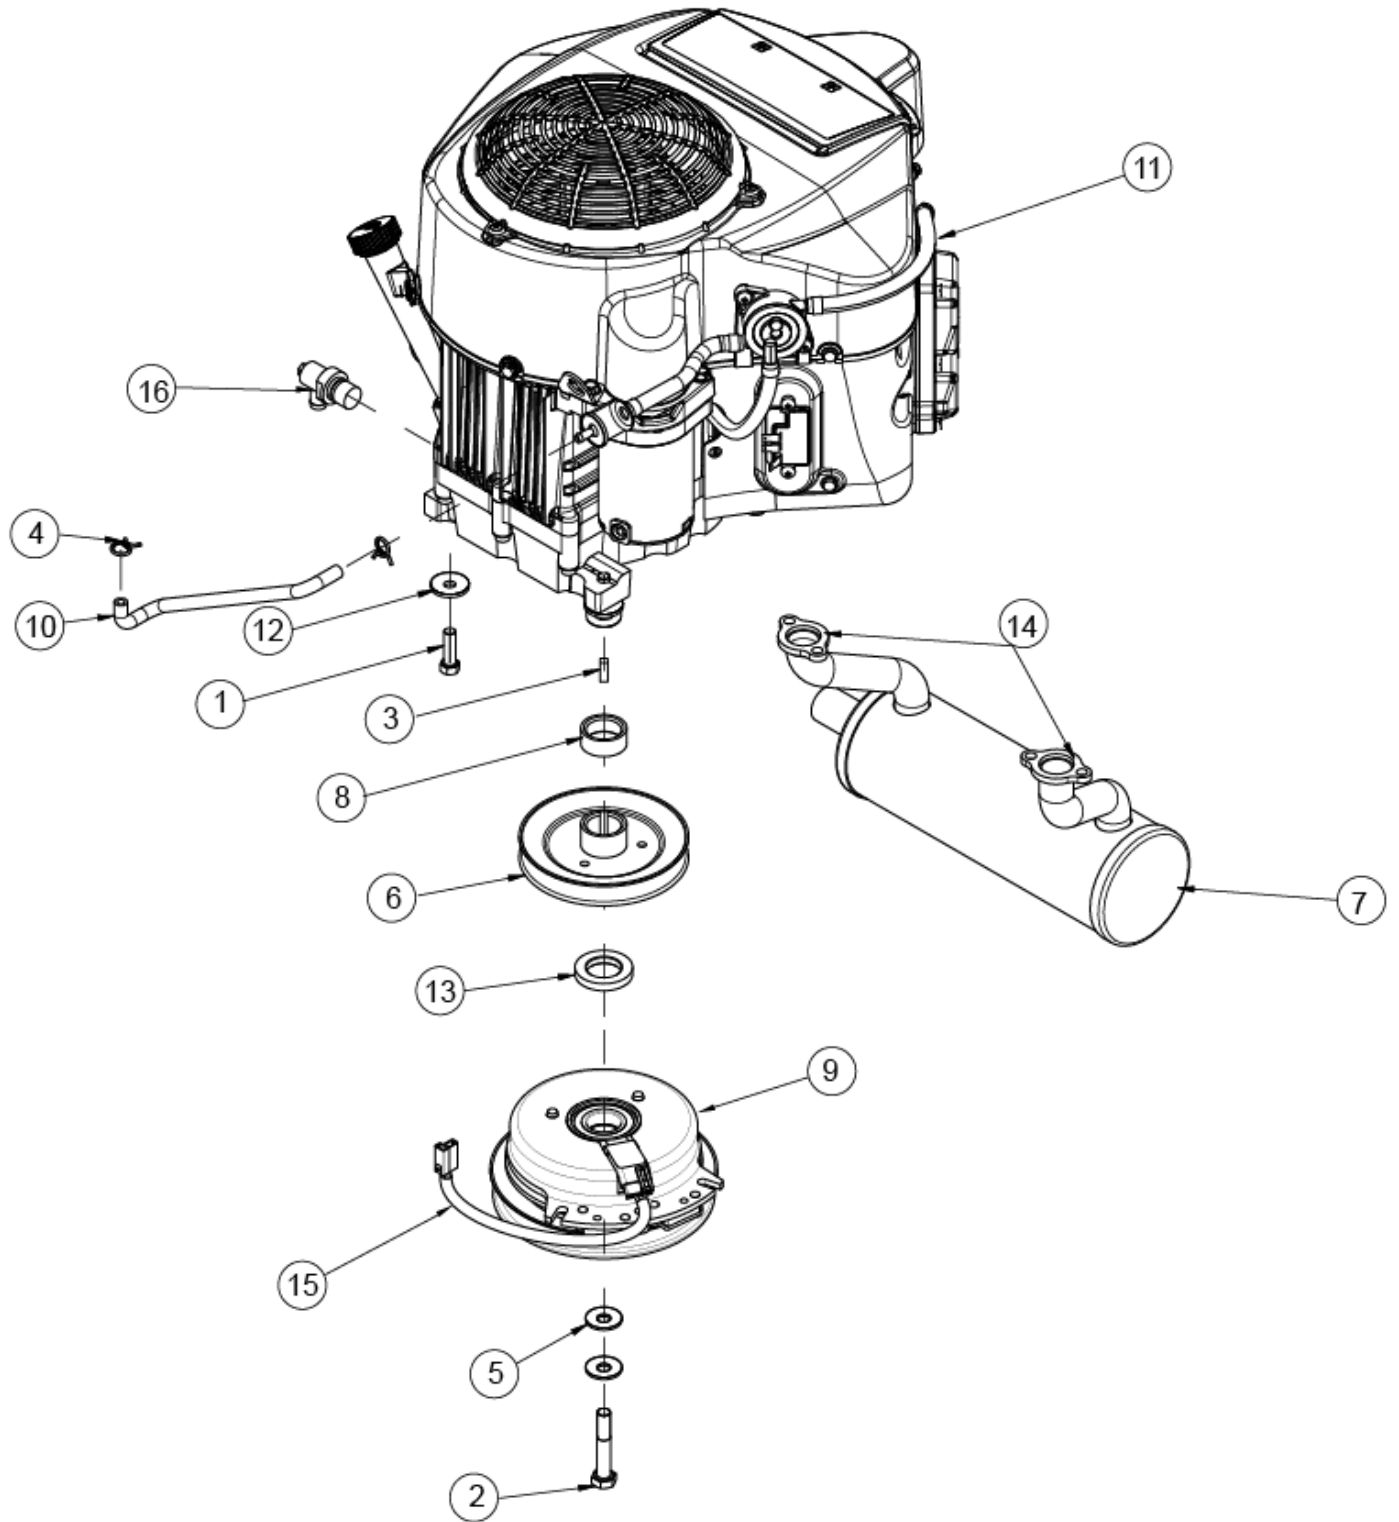

ENGINE ASSEMBLY FR691

ENGINE ASSEMBLY FR691

ITEM	PART NO.	DESCRIPTION
1	100293	3/8-16 x 1-1/4 HHCS
2	100535	7/16-20 X 2-1/2 HHCS
3	107258	1/4 X 1/4 X 3/4 MACH KEY
4	363098	CLAMP, FUEL LINE 1/4 ID
5	423069	SPRING DISC – 7/16
6	543003	SHEAVE, PUMP DRIVE
7	633033	MUFFLER, KAWASAKI
8	633038	SPACER, ENGINE
9	633073	CLUTCH, 175LB
10	633099	HOSE, FUEL 1/4 X 14”
11	FOR REFERENCE ONLY	ENGINE, KAW FR691 (1-1/8" X 108.8MM)
12	753027	SPRING DISC WASHER
13	823248	CLUTCH SPACER 9/32
14	483098	MUFFLER GASKET
15	603083	CLUTCH ADAPT. HARNESS
16	343146	90° DRAIN – KAW BLK