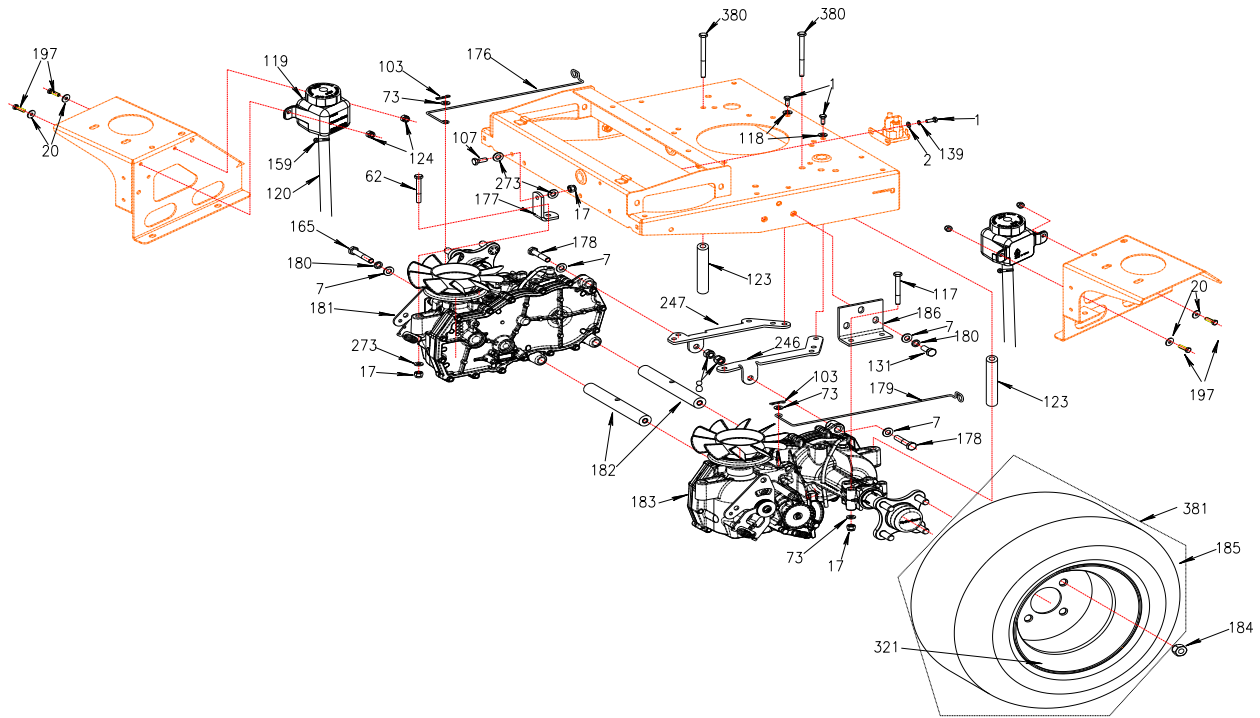

Driving System

Ref	P/N	Description	46XS	50XL	60XL	Ref	P/N	Description	46XS	50XL	60XL
1	B5783-616	Hex hd bolt M6×16	x	x	x	178	B5782-1050	Bolt M10×50	x		
2	B97.1-6	Flat Washer M6	x	x	x	179	5002023	Release, Hydro LH	x		
7	B97.1-10	Flat Washer M10	x	x	x		6012008	Release, Hydro LH		x	x
17	B6182-8	Locknut M8	x	x	x	180	B93-10	Washer M10	x	x	x
20	B96-6	Flat washer M6		x	x	181	5002011A	Right Drive Axle	x		
62	B5782-860	Bolt M8×60	x	x	x		6012014	Right Drive Axle		x	x
73	B97.1-8	Flat Washer M8	x	x	x	182	5002087	Axle	x		
103	XSZ56-1-17	Hair Pin	x	x	x		6012020	Axle		x	x
107	B5783-825	Hex Hd Bolt M8×25	x	x	x	183	5002010A	Left Drive Axle	x		
117	B5782-870	Bolt M8×70	x				6012013	Left Drive Axle		x	x
	B5782-880	Bolt M8×80		x	x	184	103023	Nut 1/2-20UNF	x	x	x
118	2802183	Washer M6	x	x	x	185	5000056	Tire 20×10-8		x	x
119	6012021	Oil Tank		x	x		5000051	Tire 18×9.5-8	x		
120	6012022	HOSE		x	x	186	5002013	Outer Axle Bracket	x	x	x
123	6012005	Spacer Bushing		x	x	197	B5783-620	Bolt M6×20		x	x
124	B6182-6	Locknut M6		x	x	246	5002014	LH Inner Axle Bracket	x	x	x
131	B5783-1025	Bolt M10×25	x	x	x	247	5002015	RH Inner Axle Bracket	x	x	x
139	B93-6	Lock Washer M6	x	x	x	273	2800006	Flat Washer M8	x	x	x
159	B8870-20	Hose Clamp 12-20		x	x	380	B5782-8130	Bolt M8×130		x	x
165	B5782-1060	Bolt M10×60	x	x	x	321	5000052	Rim 8×7	x	x	x
176	5002024	Release, Hydro RH	x			381	5000060	Drive Wheel 20×10-8		x	x
	6012009	Release, Hydro RH		x	x		5000050	Drive Wheel 18×9.5-8	x		
177	5002012	Fixed Plate, Front	x	x	x