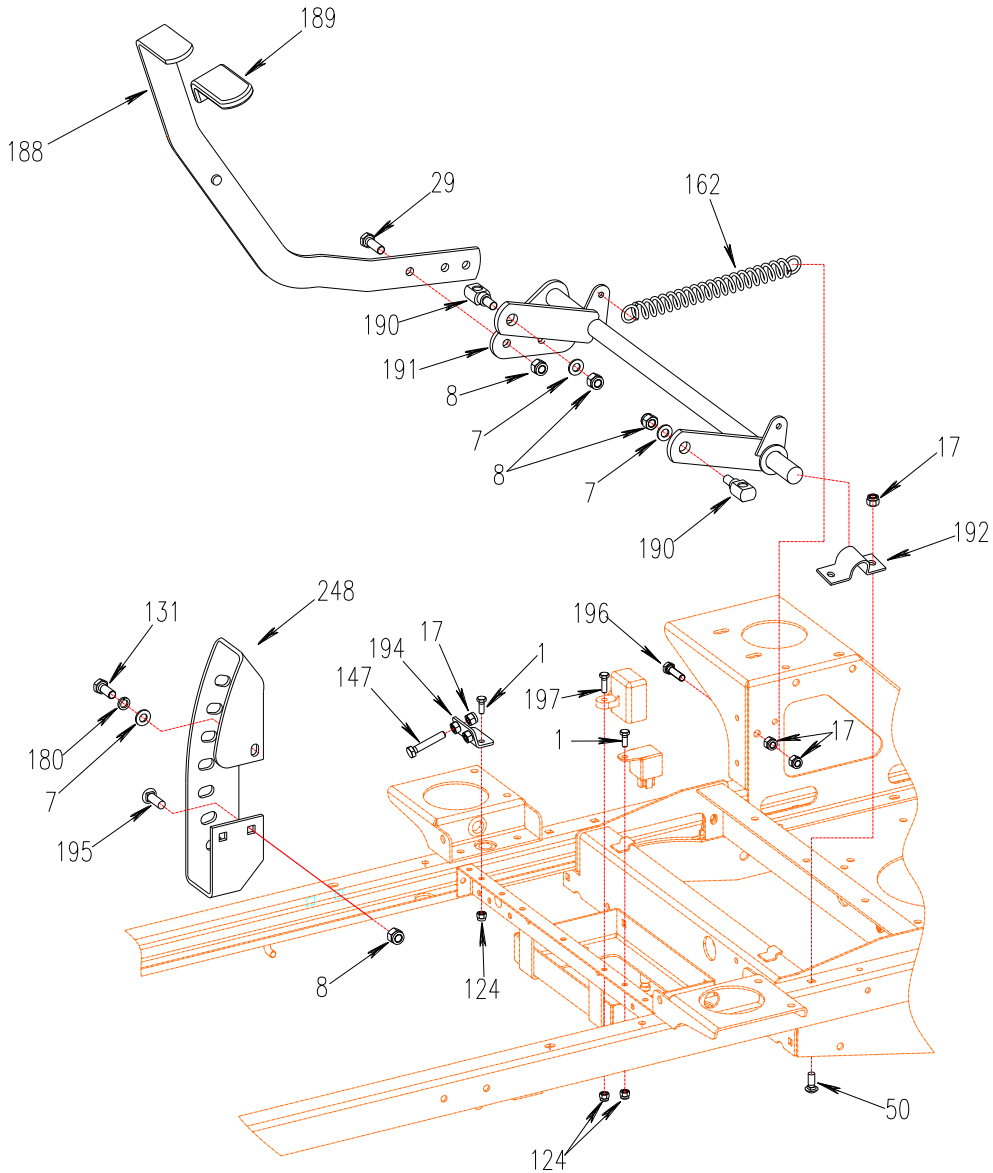

Mower Deck Height Adjustment

Ref	P/N	Description	46XS	50XL	60XL	Ref	P/N	Description	46XS	50XL	60XL
1	B5783-616	Hex hd bolt M6x16	x	x	x	188	5002190	Lift Lever	x	x	x
7	B97.1-10	Flat Washer M10	x	x	x	189	5002025	Handle Grip	x	x	x
8	B6182-10	Locknut M10	x	x	x	190	5002001	Swivel	x	x	x
17	B6182-8	Locknut M8	x	x	x	191	5002360	DeckLiftShaft Weldment	x	x	x
29	B5783-1030	Hex Hd Bolt M10x30	x	x	x	192	5002306	Clamp	x	x	x
50	B801-820	Hex Hd Bolt M8x20	x	x	x	194	5002250	Limited Adjustable Plate	x	x	x
124	B6182-6	Locknut M6	x	x	x	195	B801-1030	Bolt M10x30	x	x	x
131	B5783-1025	Bolt M10x25	x	x	x	196	B5783-830	Hex Hd Bolt M8x30	x	x	x
147	B5783-845	Bolt M8x45	x	x	x	197	B5783-620	Bolt M6*20	x	x	x
162	4806004	Idler Spring	x	x	x	248	4602021	Cutting Height Bracket	x	x	x
180	B93-10	Washer M10	x	x	x