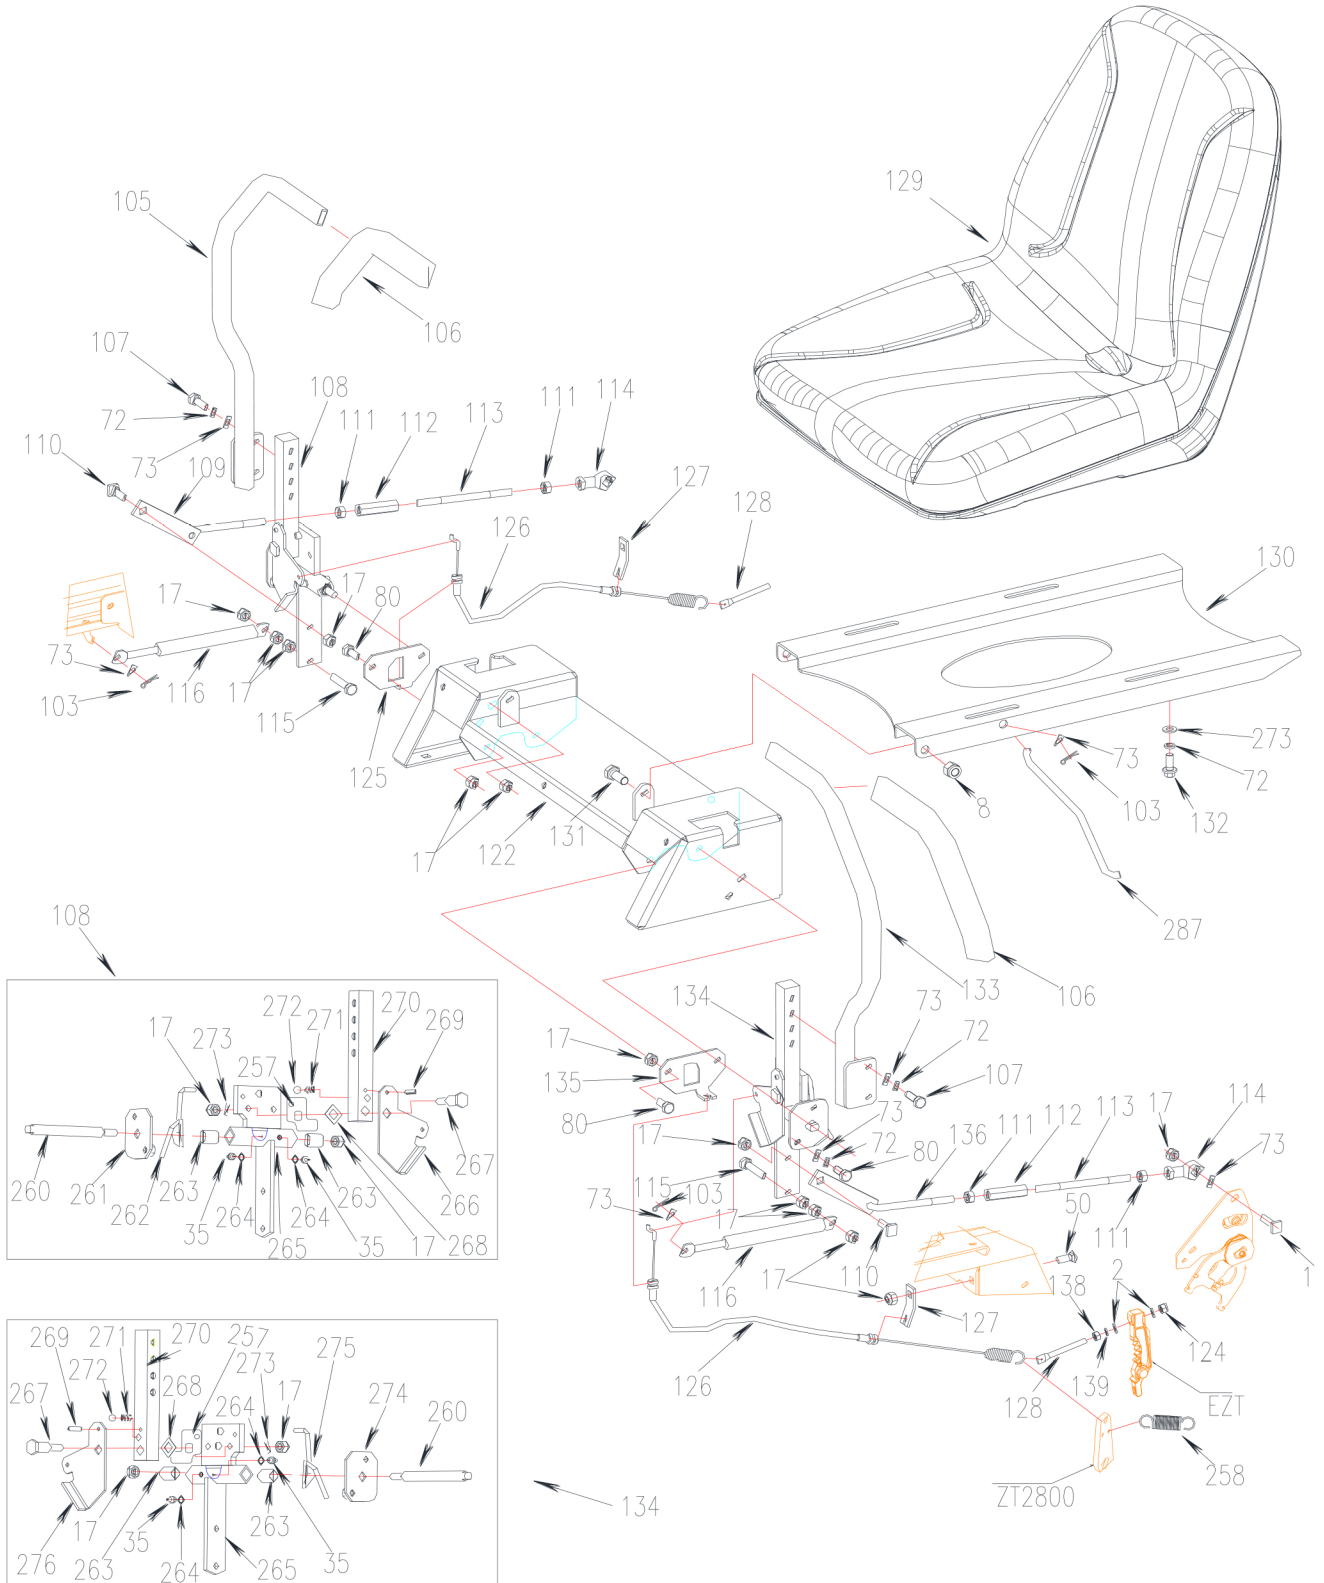

Control Assembly

Control Assembly

Ref	P/N	Description	46XS	50XL	60XL	Ref	P/N	Description	46XS	50XL	60XL
2	B97.1-6	Flat Washer M6	x			131	B5783-1025	Bolt M10×25	x	x	x
8	B6182-10	Locknut M10	x	x	x	132	100271	Bolt 5/16-18×3/4	x	x	x
17	B6182-8	Locknut M8	x	x	x	133	5002145A	Left Handle	x	x	x
35	B1152-6	Grease Fitting M6	x	x	x	134	5002341	LH Handle Mount ASM	x	x	x
50	B801-820	Hex Hd Bolt M8×20	x	x	x	135	5002032	Left Switch Bracket	x	x	x
72	B93-8	Split Lock Washer M8	x	x	x	136	5002131	Left Control Link	x	x	x
73	B97.1-8	Flat Washer M8	x	x	x	137	5002009	Axle Pin 2	x	x	x
80	B5783-820	Bolt M8×20	x	x	x	138	B6170-6	Nut M6	x		
103	XSZ56-1-17	Hair Pin	x	x	x	139	B93-6	Lock Washer M6	x		
105	5002140A	Right Handle	x	x	x	257	5002270	Pad	x	x	x
106	5002034	Handle Grip	x	x	x	258	5002260	Brake Tension Spring	x	x	x
107	B5783-825	Hex Hd Bolt M8×25	x	x	x	260	5002111	Pivot Shaft	x	x	x
108	5002343	RH Handle Mount ASM	x	x	x	261	5002347	Spring Bracket RH	x	x	x
109	5002138	RH Control link	x	x	x	262	5002118	Torsion Spring, RH	x	x	x
110	5002008	Shoulder Pin	x	x	x	263	B2685-121618	Oilite Bronze Bearing 12×16×18	x	x	x
111	B6170-8	Locknut M8	x	x	x	264	B861.1-6	Washer M6	x	x	x
112	5002134	Neutral Buckle M8	x	x	x	265	5002120	Pivot Block Weldment	x	x	x
113	5002135	Screw M8	x	x	x	266	5002344	Right Brake Panel	x	x	x
114	SIBJK 8T	Rod End Bearing	x	x	x	267	5002112	Operating Pin Roll	x	x	x
115	B5783-840	Hex Hd Bolt M8×40	x	x	x	268	2806061	Washer M12	x	x	x
116	5205012	Damper	x	x	x	269	B879-520	Pin 5×20	x	x	x
122	5002350	Control Panel Mount	x	x	x	270	5002113	Pole	x	x	x
124	B6182-6	Locknut M6	x			271	5002114	Spring	x	x	x
125	5002031	Right Switch Bracket	x	x	x	272	B308-4	Steel Ball SR4	x	x	x
126	5002210	Brake Cable	x	x	x	273	2800006	Flat Washer M8	x	x	x
127	5002005	Cable Mount Bracket	x	x	x	274	5002345	Spring Bracket LH	x	x	x
128	5002026	Brake Adjustment Link	x			275	5002117	Torsion Spring, LH	x	x	x
129	5000098	Seat	x	x	x	276	5002342	Left Brake Panel	x	x	x
130	5000081A	Seat Plate	x	x	x	287	5000002	Seat Pull Rod	x	x	x