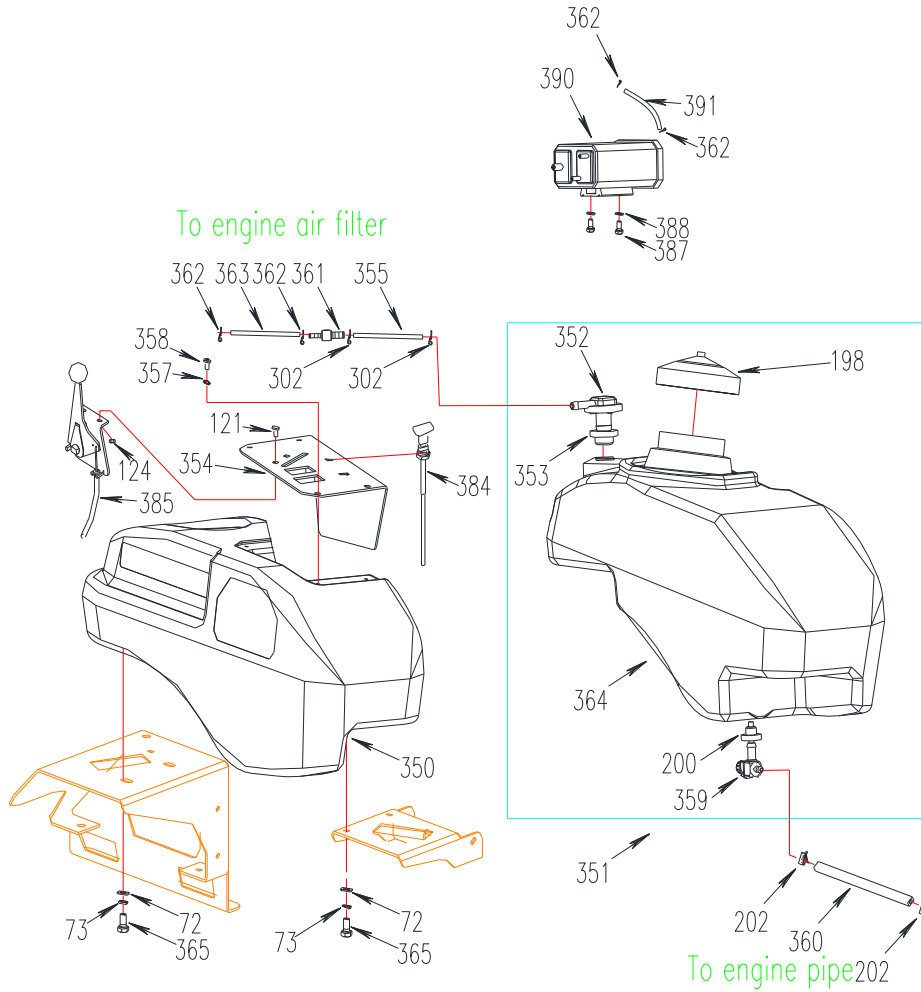

Fuel Tank Assembly

Ref	P/N	Description	46XS	50XL	60XL
72	B93-8	Split Lock Washer M8	x	x	x
73	B97.1-8	Flat Washer M8	x	x	x
198	363413	Fuel Tank Cap	x	x	x
200	533125	Fuel Tank Bushing	x	x	x
202	B8870-16	Hose Clamp 10-16	x	x	x
302	12105-1P68FS-0000	Flexible Clamp	x	x	x
350	823374	Fender	x	x	x
351	822153	Fuel Tank ASM	x	x	x
352	593370	vent valve	x	x	x
353	363412	seal ring	x	x	x
354	5000152A	Control Panel	x	x	x
355	5000140	Fuel Line (Φ8.5×2)	x	x	x
357	B861.1-5	Washer	x	x	x
358	5000129	Bolt 10-24UNC×1/2	x	x	x
359	393044	SHUT-OFF	x	x	x
360	5000144	Fuel Line		x	x
	5000141	Fuel Line	x	x	x

Ref	P/N	Description	46XS	50XL	60XL
361	5000130	Adaptor	x	x	x
362	3307041	Clamp	x	x	x
363	5000142	Fuel Line	x	x	x
	5000143	Fuel Line		x	x
364	823373	Fuel Tank	x	x	x
365	100271	Bolt 5/16-UNC×3/4	x	x	x
384	4806020	Chock Cable	x	x	x
385	2806005	Throttle Control ASM	x	x	x
387	B5783-616	Bolt M6× 16	x	x	x
388	B97.1-6	Flat Washer M6	x	x	x
390	5002438	Carbon canister	x	x	x
391	5000145	Pipe	x	x	x
121	B801-616	Bolt M6× 16	x	x	x
124	B6182-6	Nut M6	x	x	x