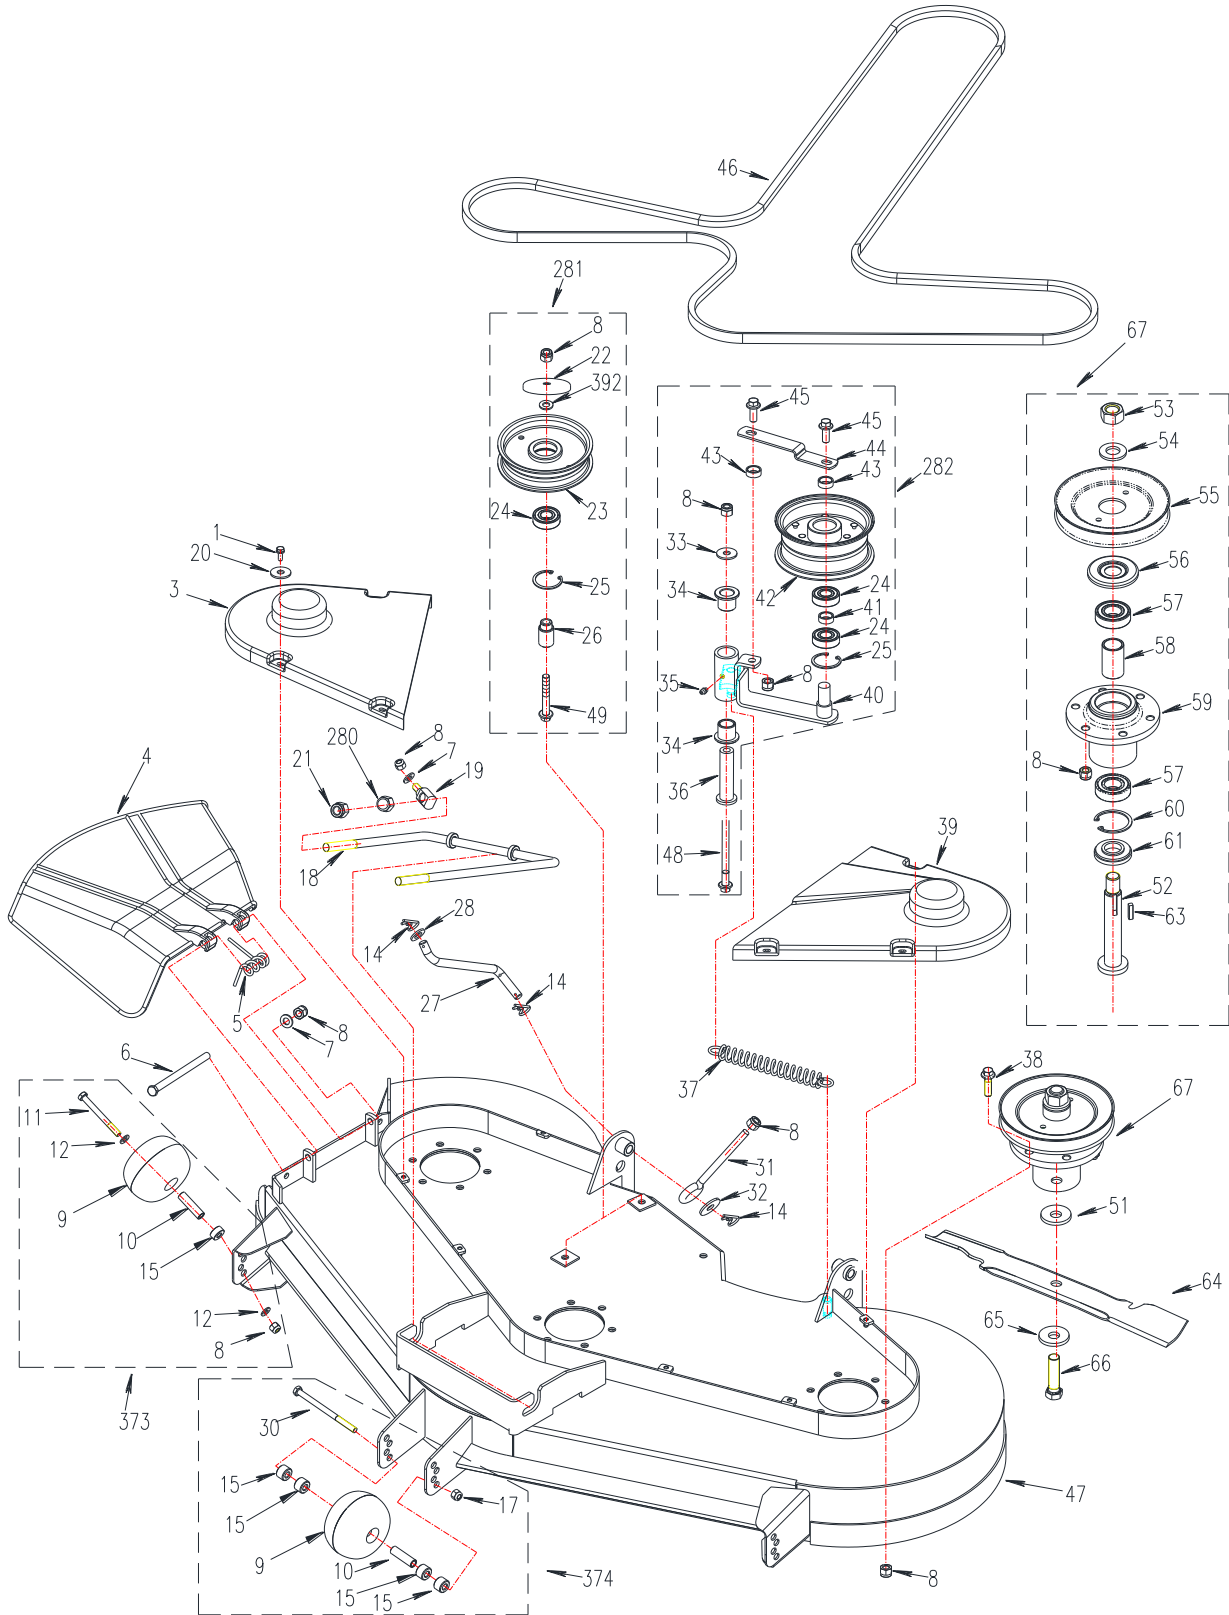

Mower Deck Assembly

Mower Deck Assembly

Ref	P/N	Description	46XS	50XL	60XL	Ref	P/N	Description	46XS	50XL	60XL
1	B5783-616	Hex hd bolt M6x16	x	x	x	41	5201077	Bearing Spacer	x	x	x
3	4601119	Right Belt Cover	x			42	5201064	Tension Pulley	x	x	x
	5001016	Right Belt Cover		x		43	5201078	Bearing Spacer M10	x	x	x
	6011003	Right Belt Cover			x	44	5201062	Tension Pulley Brace	x	x	x
4	5001004	Discharge Chute	x	x	x	45	B5787-1025	Bolt M10X25	x	x	x
5	5001007	Torsion Spring	x	x	x	46	4601002	Blade Drive Belt	x		
6	2802008	Bolt M10*160	x	x	x		5001002	Blade Drive Belt		x	
7	B97.1-10	Flat Washer M10	x	x	x		6011001	Blade Drive Belt			x
8	B6182-10	Locknut M10	x	x	x	47	4601340	Deck Weldment	x	x	x
9	5001333	Floating Roller	x	x	x		5001340	Deck Weldment	x	x	x
10	5001334	Bolt Sleeve	x	x	x		6011040	Deck Weldment	x	x	x
11	B5782-880	Bolt M8*80	x	x	x	48	B5787-10110	Bolt M10x110	x	x	x
12	B97.1-8	Flat Washer M8	x	x	x	49	B5787-1070	Bolt M10x70	x	x	x
14	4806002	Hair Pin	x	x	x	51	5001307	Blade Washer	x	x	
15	5001332A	Bushing 2	x	x	x	52	6011143	Spindle Shaft	x	x	x
17	B6182-8	Locknut M8	x	x	x	53	B6171-20	Nut M20x1.5	x	x	x
18	5001304	Front Deck Support Rod	x	x	x	54	5201048	Washer (2)	x	x	x
19	5001303	Support Rod Pivot Bushing	x	x	x	55	4601356	Blade Pulley	x		
20	B96-6	Flat washer M6	x	x	x		5001306	Blade Pulley		x	
21	B6182-12	Locknut M12	x	x	x		6011141	Blade Pulley			x
22	5201291	Bearing Cover	x	x	x	56	5201044	Upper Dust Guard	x	x	x
23	5201012	Idler Pulley	x	x	x	57	B276-6205RS	Bearing 6205-2RS	x	x	x
24	B276-6203RS	Bearing 6203-2RS	x	x	x	58	5201049	Spindle Bearing Spacer	x	x	x
25	B893.1-40	Snap Ring M40	x	x	x	59	5201050	Spindle Housing	x	x	x
26	5201011	Idler Spacer Bushing	x	x	x	60	B893.2-52	Snap Ring M52	x	x	x
27	5001005	Deck Stabilizer Rod	x	x	x	61	5201043	Lower Dust Guard	x	x	x
28	B97.1-12	Washer M12	x	x		63	B1096-B625	Key B6x25	x	x	x
30	B5782-8120	Bolt M8x120	x	x	x	64	4601001U	Blade	x		
31	5001401	Deck lift Rod	x	x	x		5001001U	Blade		x	
32	5001006	Washer M12	x	x	x		6001004U	Blade			x
33	5001083	Washer M10	x	x	x	65	5201042	Washer (1)	x	x	x
34	3301003	Olite bronze bushing	x	x	x	66	B5785-161560	Bolt M16x1.5x60	x	x	x
35	B1152-6	Grease Fitting M6	x	x	x	67	4601355	Spindle Assembly	x		
36	5001081	Pivot Tensioner Mount	x	x	x		5001305	Spindle Assembly		x	
37	5207015	Tension Spring		x	x		6011140	Spindle Assembly			x
	4211004	Tension Spring	x			280	B6172-12	Locknut M12	x	x	x
38	B5787-1035	Bolt M10x35	x	x	x	281	5201010	Tension Pulley ASM	x	x	x
39	4601120	Left Belt Cover	x			282	5001080	Tension Pulley ASM	x	x	x
	5001017	Left Belt Cover		x		373	5001355	Anti Scalp Roller ASM 2	x	x	x
	6011002	Left Belt Cover			x	374	5001330A	Anti Scalp Roller ASM	x	x	x
40	5001090	Deck Belt Tension Arm	x	x	x	392	5002164	Padding Block	x	x	x