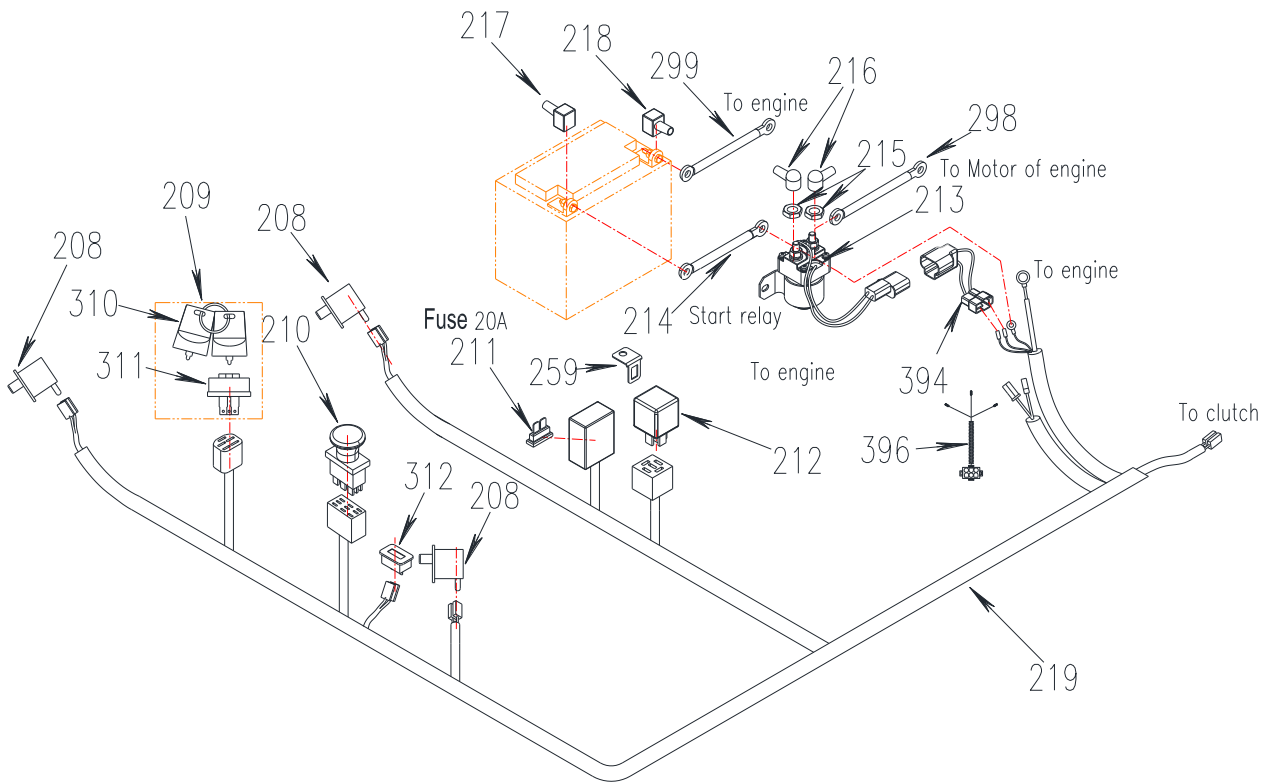

Electrical System

Ref	P/N	Description	46XS	50XL	60XL	Ref	P/N	Description	46XS	50XL	60XL
208	5008003	Plunger Switch	x	x	x	218	3312031	Battery Boot (Negative)	x	x	x
209	5208070	Ignition Switch ASM	x	x	x	219	5008021A	Wiring Harness	x	x	x
210	5208022	Blade Control Switch	x	x	x	259	5008012	Bracket of Relay	x	x	x
211	5208007	Fuse 20A	x	x	x	299	5008008	Negative Cable	x	x	x
212	5008011	12V Relay	x	x	x	298	5008006	Wire to Motor	x	x	x
213	463234	Start-up Relay	x	x	x	310	5208072	Ignition key	x	x	x
214	5008004	Positive Cable/Power Wire	x	x	x	312	523283	Hour Meter	x	x	x
215	5008005	Nut 5/16-24UNF	x	x	x	394	5008015	Relay Wire	x	x	x
216	2808107	Relay Cable Cover	x	x	x	396	5208033	Wiring Harness (Loncin)	x	x	x
217	3312032	Battery Boot (Positive)	x	x	x