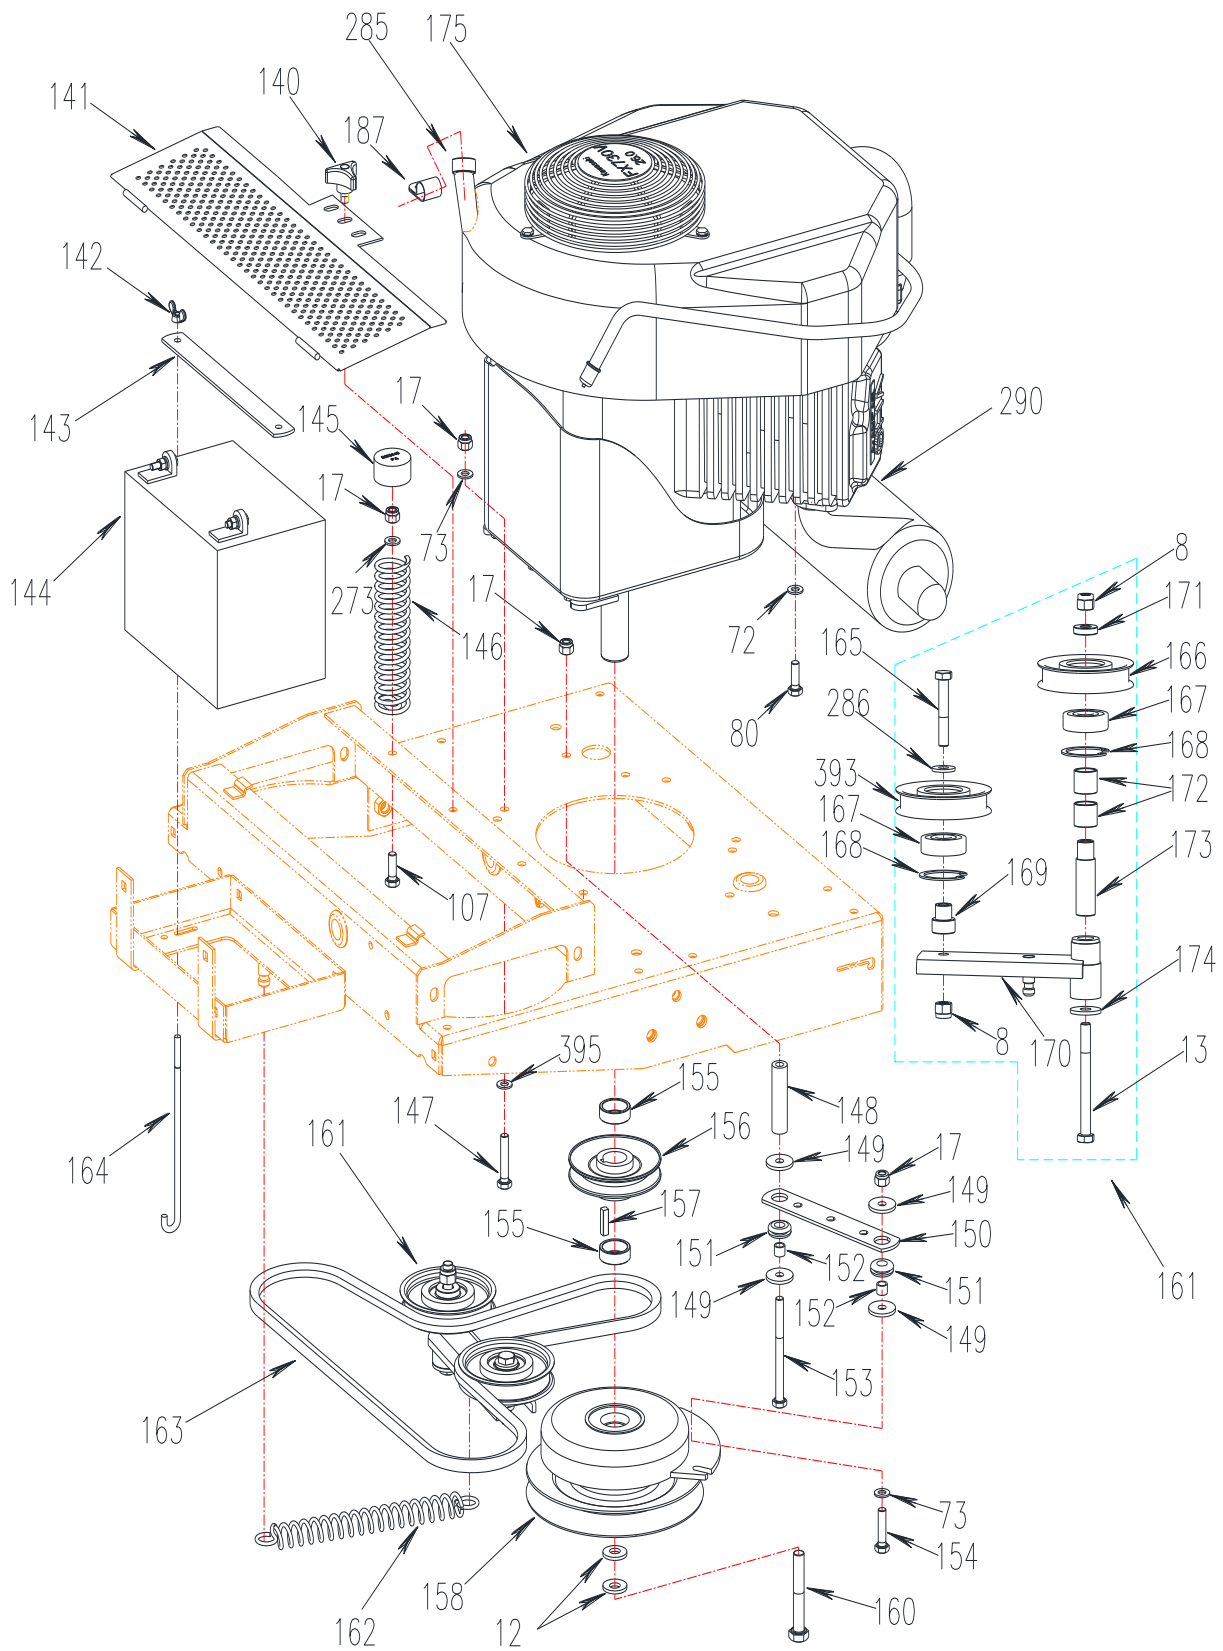

## Control Assembly

Ref	P/N	Description	46XS	50XL	60XL	Ref	P/N	Description	46XS	50XL	60XL
2	B97.1-6	Flat Washer M6	x			131	B5783-1025	Bolt M10×25	x	x	x
8	B6182-10	Locknut M10	x	x	x	132	100271	Bolt 5/16-18×3/4	x	x	x
17	B6182-8	Locknut M8	x	x	x	133	5002145A	Left Handle	x	x	x
35	B1152-6	Grease Fitting M6	x	x	x	134	5002341	LH Handle Mount ASM	x	x	x
50	B801-820	Hex Hd Bolt M8×20	x	x	x	135	5002032	Left Switch Bracket	x	x	x
72	B93-8	Split Lock Washer M8	x	x	x	136	5002131	Left Control Link	x	x	x
73	B97.1-8	Flat Washer M8	x	x	x	137	5002009	Axle Pin 2	x	x	x
80	B5783-820	Bolt M8×20	x	x	x	138	B6170-6	Nut M6	x		
103	XSZ56-1-17	Hair Pin	x	x	x	139	B93-6	Lock Washer M6	x		
105	5002140A	Right Handle	x	x	x	257	5002270	Pad	x	x	x
106	5002034	Handle Grip	x	x	x	258	5002260	Brake Tension Spring	x	x	x
107	B5783-825	Hex Hd Bolt M8×25	x	x	x	260	5002111	Pivot Shaft	x	x	x
108	5002343	RH Handle Mount ASM	x	x	x	261	5002347	Spring Bracket RH	x	x	x
109	5002138	RH Control link	x	x	x	262	5002118	Torsion Spring, RH	x	x	x
110	5002008	Shoulder Pin	x	x	x	263	B2685-121618	Oilite Bronze Bearing 12×16×18	x	x	x
111	B6170-8	Locknut M8	x	x	x	264	B861.1-6	Washer M6	x	x	x
112	5002134	Neutral Buckle M8	x	x	x	265	5002120	Pivot Block Weldment	x	x	x
113	5002135	Screw M8	x	x	x	266	5002344	Right Brake Panel	x	x	x
114	SIBJK 8T	Rod End Bearing	x	x	x	267	5002112	Operating Pin Roll	x	x	x
115	B5783-840	Hex Hd Bolt M8×40	x	x	x	268	2806061	Washer M12	x	x	x
116	5205012	Damper	x	x	x	269	B879-520	Pin 5×20	x	x	x
122	5002350	Control Panel Mount	x	x	x	270	5002113	Pole	x	x	x
124	B6182-6	Locknut M6	x			271	5002114	Spring	x	x	x
125	5002031	Right Switch Bracket	x	x	x	272	B308-4	Steel Ball SR4	x	x	x
126	5002210	Brake Cable	x	x	x	273	2800006	Flat Washer M8	x	x	x
127	5002005	Cable Mount Bracket	x	x	x	274	5002345	Spring Bracket LH	x	x	x
128	5002026	Brake Adjustment Link	x			275	5002117	Torsion Spring, LH	x	x	x
129	5000098	Seat	x	x	x	276	5002342	Left Brake Panel	x	x	x
130	5000081A	Seat Plate	x	x	x	287	5000002	Seat Pull Rod	x	x	x