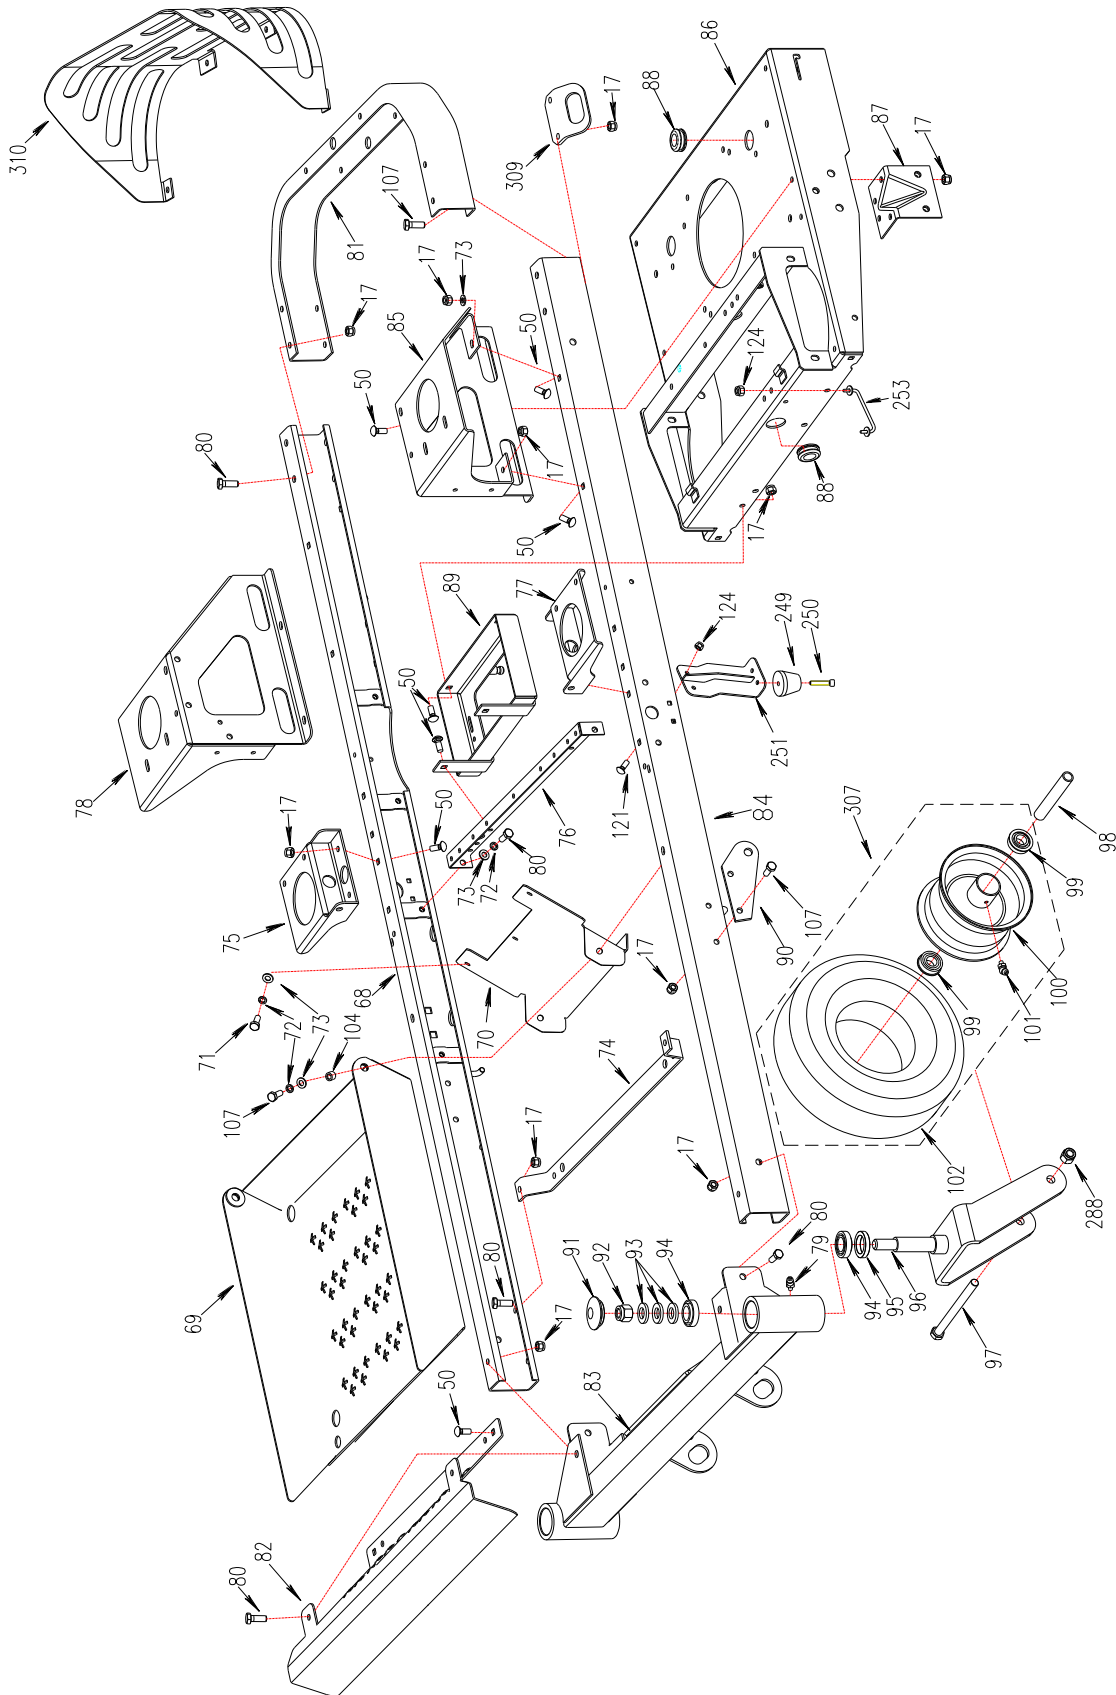

Front Frame Assembly

Front Frame Assembly

Ref	P/N	Description	46XS	50XL	60XL	Ref	P/N	Description	46XS	50XL	60XL
17	B6182-8	Locknut M8	x	x	x	93	5002091	Spring washer M16	x	x	x
50	B801-820	Hex Hd Bolt M8x20	x	x	x	94	B297-32922	Bearing 329/22	x	x	x
68	5002335	Right Beam	x	x	x	95	B9877.1-28407	Grease Seal 28x40x7	x	x	x
69	5002355	Foot Plate	x	x	x	96	5002435	Caster Wheel Yoke		x	x
70	5002305	Panel	x	x	x		5002095	Caster Wheel Yoke	x		
71	B5783-816	Hex Hd Bolt M8x16	x	x	x	97	B5782-12180	Bolt M12x180		x	x
72	B93-8	Split Lock Washer M8	x	x	x		B5782-12150	Bolt M12x150	x		
73	B97.1-8	Flat Washer M8	x	x	x	98	5002431	Caster Wheel Bushing		x	x
74	5002321	Front Supporting Plate	x	x	x		5002092	Caster Wheel Bushing	x		
75	5002017	Front RH Tank Bracket	x	x	x	99	5002103	Bearing	x	x	x
76	5002322	Middle Cross Beam	x	x	x	100	5002442A	Wheel Rim 6x3.2		x	x
77	5002016	Front LH Tank Bracket	x	x	x		5002102	Wheel Rim 5x3	x		
78	5002310	Rear RH Tank Bracket	x	x	x	101	B1153-6	Grease Fitting M6, 45°	x	x	x
79	B1152-8	Grease Fitting M8x1	x	x	x	102	5002411	Tire 13x5		x	x
80	B5783-820	Bolt M8x20	x	x	x		5002101	Tire 11x4	x		
81	5002339	Rear Guard	x	x	x	104	5002007	Bushing	x	x	x
82	5002307	Front Bump	x			107	B5783-825	Hex Hd Bolt M8x25	x	x	x
	5002407	Front Bump		x	x	121	B801-616	Hex Hd Bolt M6x16	x	x	x
83	5002325	Front Bump	x			124	B6182-6	Locknut M6	x	x	x
	5002425	Front Beam		x	x	249	5201003	Cushion	x	x	x
84	5002330	Left Beam	x	x	x	250	B70-630	Screw M6x30	x	x	x
85	5002309	Rear LH Tank Bracket	x	x	x	251	5002365	Deck Stop	x	x	x
86	5002380	Engine Base Weldment	x	x	x	253	5002390	Wire rod Welding	x	x	x
87	5002085	Frame Brace	x	x	x	288	B6182-12	Locknut M12	x	x	x
88	4LZ2.16.4-04	Rubber Bushing M29	x	x	x	307	5002445	Front Wheel(white)		x	x
89	5002336	Battery Tray	x	x	x		5002100	Front Wheel(white)	x		
90	5002408	StabilizerArm Mount		x	x	309	5009026	Fixed Plate	x	x	x
	5002308	StabilizerArm Mount	x			310	5002029A	Rear Engine Guard	x	x	x
91	5002020	Cap,Dust	x	x	x						
92	B6184-16	Nut M16	x	x	x