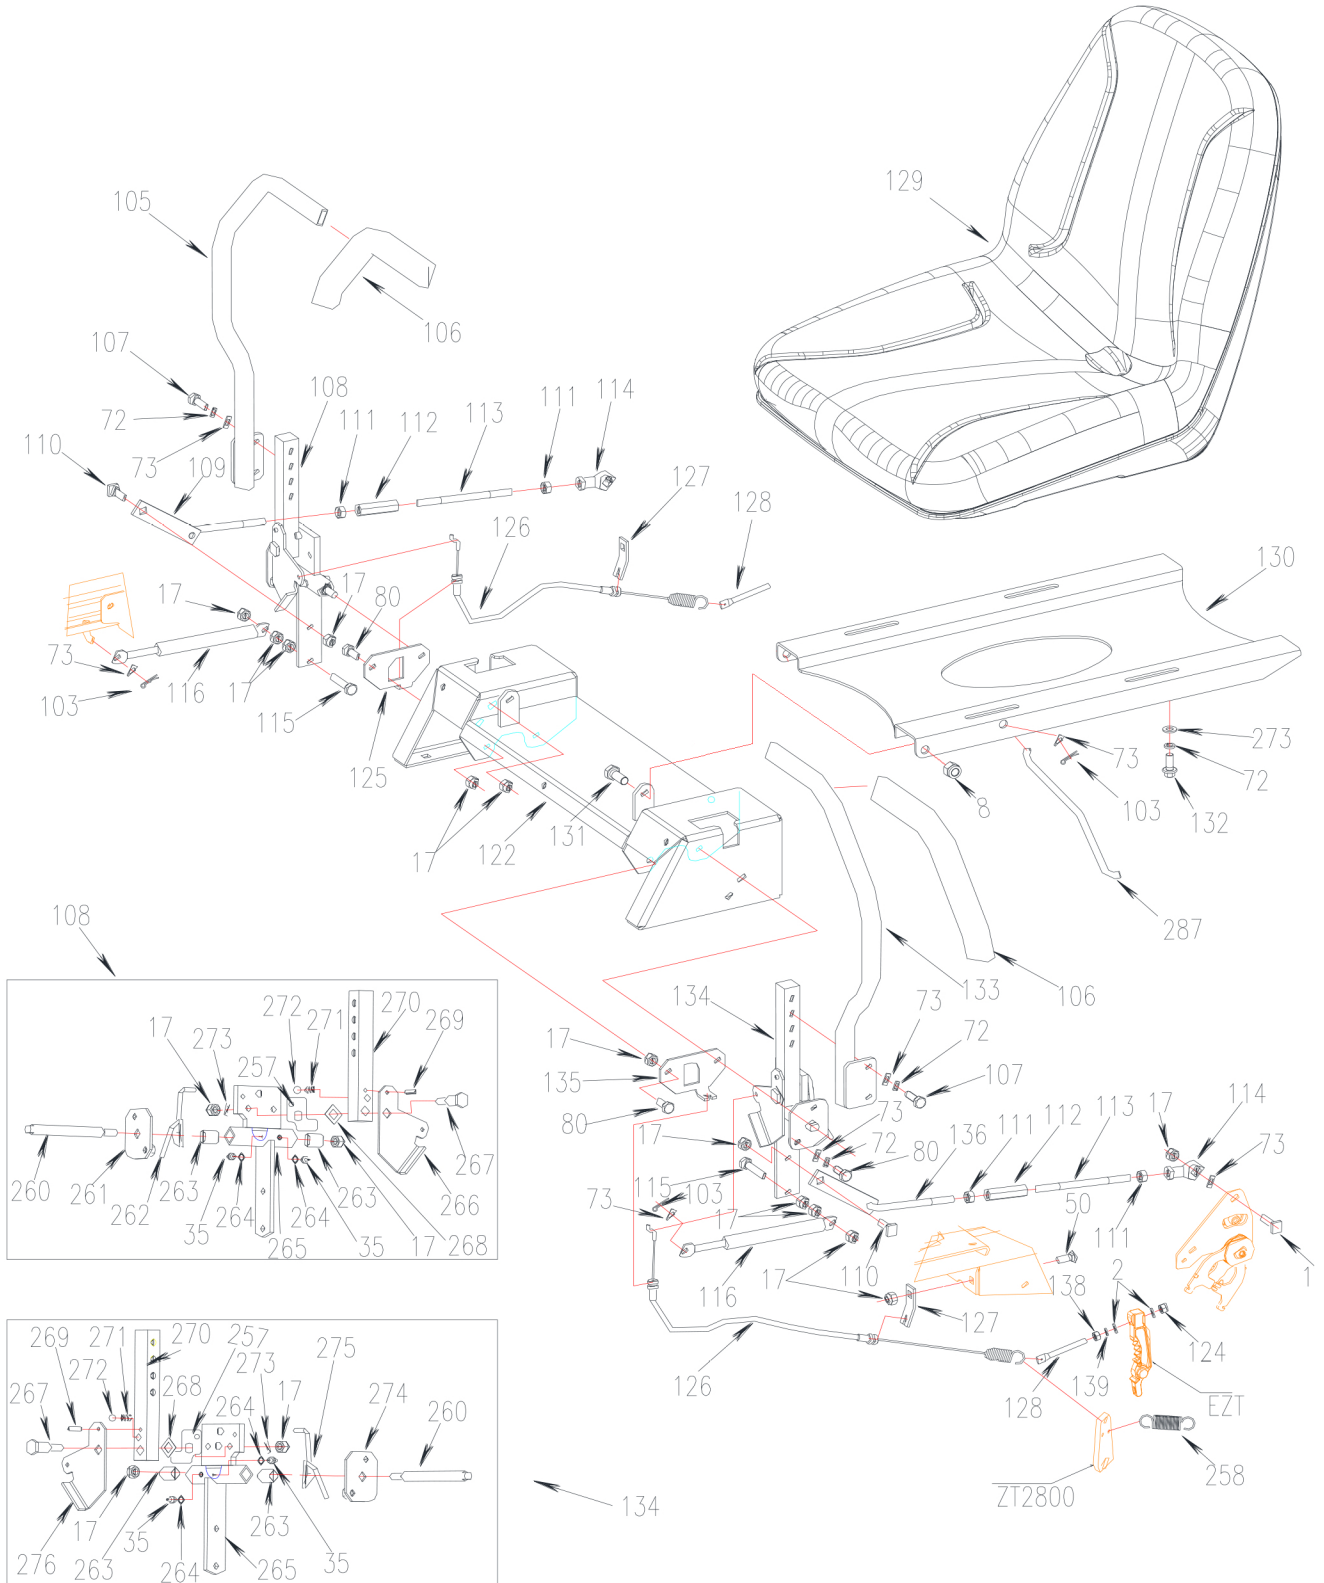

Control Assembly

Control Assembly

Ref	P/N	Description	46XS	50XL	60XL	Ref	P/N	Description	46XS	50XL	60XL
2	B97.1-6	Flat Washer M6	x			131	B5783-1025	Bolt M10×25	x	x	x
8	B6182-10	Locknut M10	x	x	x	132	100271	Bolt 5/16-18×3/4	x	x	x
17	B6182-8	Locknut M8	x	x	x	133	5002145A	Left Handle	x	x	x
35	B1152-6	Grease Fitting M6	x	x	x	134	5002341	LH Handle Mount ASM	x	x	x
50	B801-820	Hex Hd Bolt M8×20	x	x	x	135	5002032	Left Switch Bracket	x	x	x
72	B93-8	Split Lock Washer M8	x	x	x	136	5002131	Left Control Link	x	x	x
73	B97.1-8	Flat Washer M8	x	x	x	137	5002009	Axle Pin 2	x	x	x
80	B5783-820	Bolt M8×20	x	x	x	138	B6170-6	Nut M6	x		
103	XSZ56-1-17	Hair Pin	x	x	x	139	B93-6	Lock Washer M6	x		
105	5002140A	Right Handle	x	x	x	257	5002270	Pad	x	x	x
106	5002034	Handle Grip	x	x	x	258	5002260	Brake Tension Spring	x	x	x
107	B5783-825	Hex Hd Bolt M8×25	x	x	x	260	5002111	Pivot Shaft	x	x	x
108	5002343	RH Handle Mount ASM	x	x	x	261	5002347	Spring Bracket RH	x	x	x
109	5002138	RH Control link	x	x	x	262	5002118	Torsion Spring, RH	x	x	x
110	5002008	Shoulder Pin	x	x	x	263	B2685-121618	Oilite Bronze Bearing 12×16×18	x	x	x
111	B6170-8	Locknut M8	x	x	x	264	B861.1-6	Washer M6	x	x	x
112	5002134	Neutral Buckle M8	x	x	x	265	5002120	Pivot Block Weldment	x	x	x
113	5002135	Screw M8	x	x	x	266	5002344	Right Brake Panel	x	x	x
114	SIBJK 8T	Rod End Bearing	x	x	x	267	5002112	Operating Pin Roll	x	x	x
115	B5783-840	Hex Hd Bolt M8×40	x	x	x	268	2806061	Washer M12	x	x	x
116	5205012A	Damper	x	x	x	269	B879-520	Pin 5×20	x	x	x
122	5002350	Control Panel Mount	x	x	x	270	5002113	Pole	x	x	x
124	B6182-6	Locknut M6	x			271	5002114	Spring	x	x	x
125	5002031	Right Switch Bracket	x	x	x	272	B308-4	Steel Ball SR4	x	x	x
126	5002210	Brake Cable	x	x	x	273	2800006	Flat Washer M8	x	x	x
127	5002005	Cable Mount Bracket	x	x	x	274	5002345	Spring Bracket LH	x	x	x
128	5002026	Brake Adjustment Link	x			275	5002117	Torsion Spring, LH	x	x	x
129	5000098	Seat	x	x	x	276	5002342	Left Brake Panel	x	x	x
130	5000081A	Seat Plate	x	x	x	287	5000002	Seat Pull Rod	x	x	x