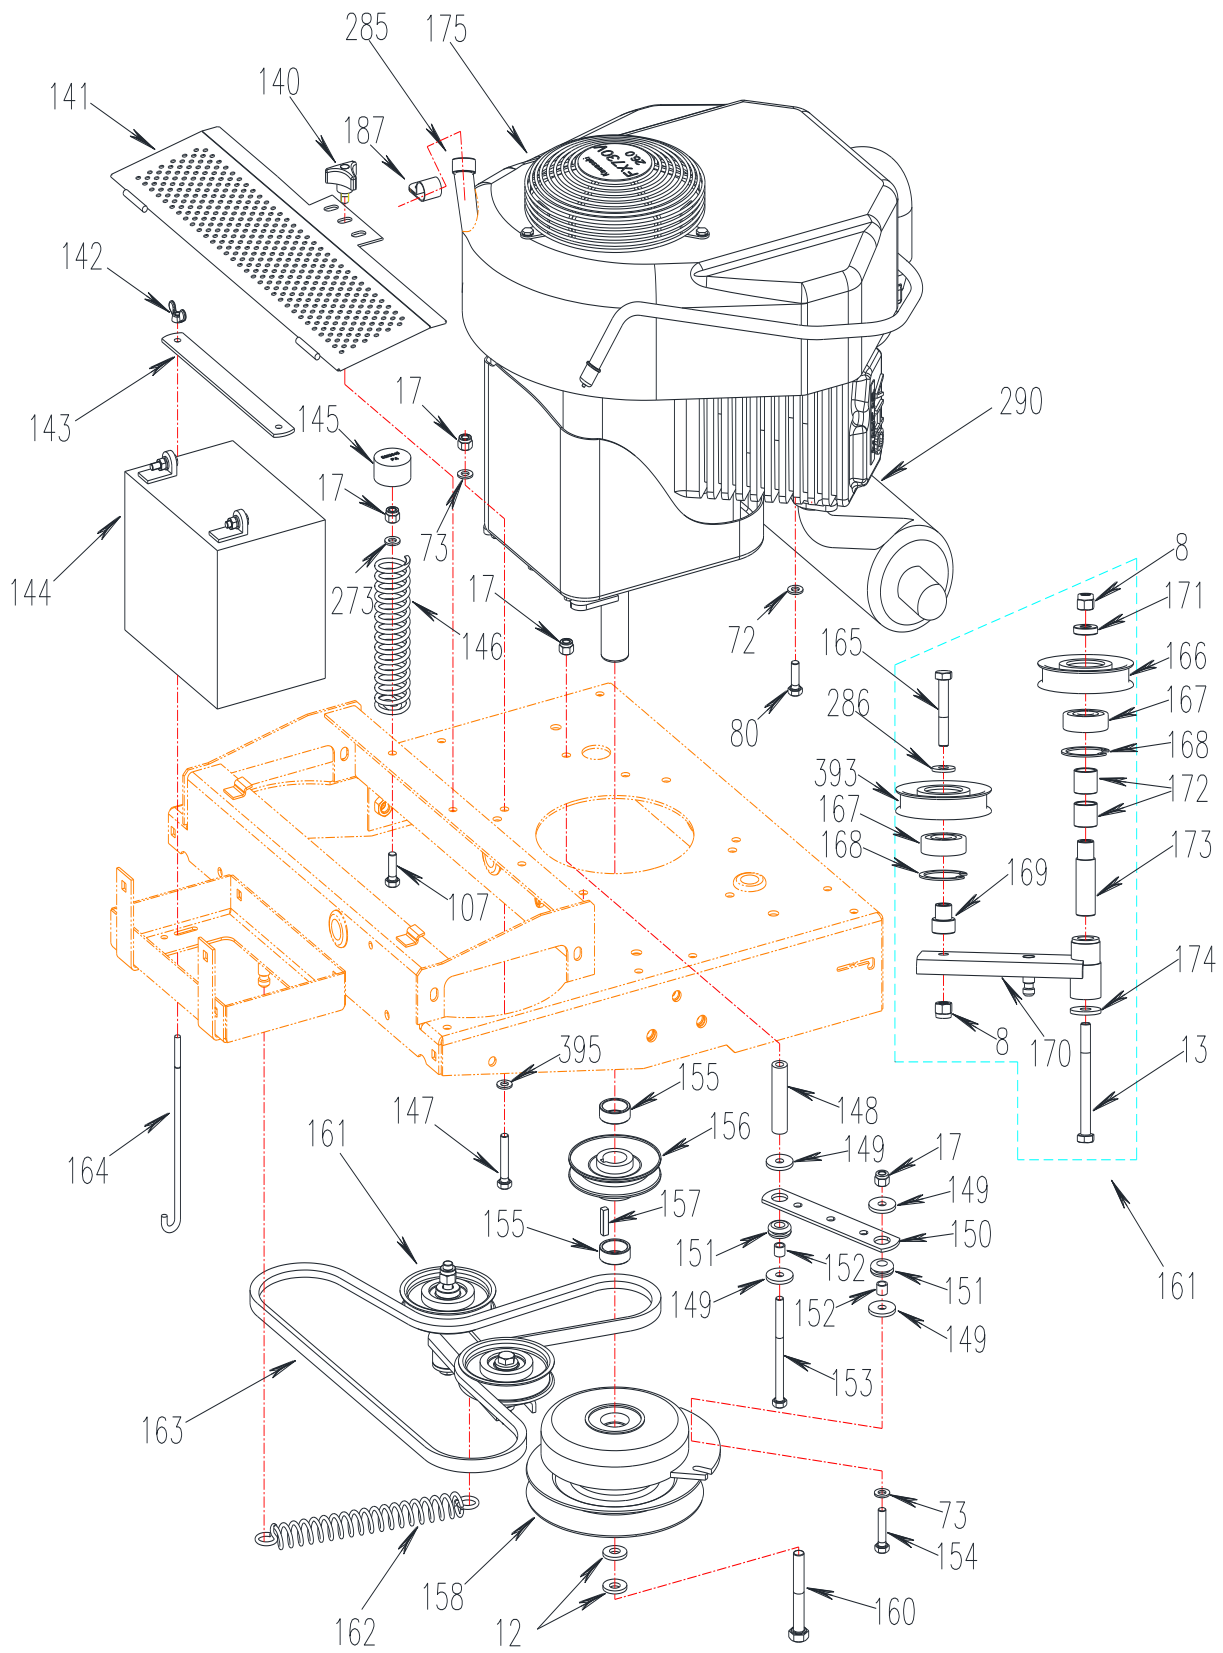

Control Assembly

Control Assembly

Ref	P/N	Description	46XS	50XL	60XL	Ref	P/N	Description	46XS	50XL	60XL
2	B97.1-6	Flat Washer M6	x			131	B5783-1025	Bolt M10×25	x	x	x
8	B6182-10	Locknut M10	x	x	x	132	100271	Bolt 5/16-18×3/4	x	x	x
17	B6182-8	Locknut M8	x	x	x	133	5002145A	Left Handle	x	x	x
35	B1152-6	Grease Fitting M6	x	x	x	134	5002341	LH Handle Mount ASM	x	x	x
50	B801-820	Hex Hd Bolt M8×20	x	x	x	135	5002032	Left Switch Bracket	x	x	x
72	B93-8	Split Lock Washer M8	x	x	x	136	5002131	Left Control Link	x	x	x
73	B97.1-8	Flat Washer M8	x	x	x	137	5002009	Axle Pin 2	x	x	x
80	B5783-820	Bolt M8×20	x	x	x	138	B6170-6	Nut M6	x		
103	XSZ56-1-17	Hair Pin	x	x	x	139	B93-6	Lock Washer M6	x		
105	5002140A	Right Handle	x	x	x	257	5002270	Pad	x	x	x
106	5002034	Handle Grip	x	x	x	258	5002260	Brake Tension Spring	x	x	x
107	B5783-825	Hex Hd Bolt M8×25	x	x	x	260	5002111	Pivot Shaft	x	x	x
108	5002343	RH Handle Mount ASM	x	x	x	261	5002347	Spring Bracket RH	x	x	x
109	5002138	RH Control link	x	x	x	262	5002118	Torsion Spring, RH	x	x	x
110	5002008	Shoulder Pin	x	x	x	263	B2685-121618	Oilite Bronze Bearing 12×16×18	x	x	x
111	B6170-8	Locknut M8	x	x	x	264	B861.1-6	Washer M6	x	x	x
112	5002134	Neutral Buckle M8	x	x	x	265	5002120	Pivot Block Weldment	x	x	x
113	5002135	Screw M8	x	x	x	266	5002344	Right Brake Panel	x	x	x
114	SIBJK 8T	Rod End Bearing	x	x	x	267	5002112	Operating Pin Roll	x	x	x
115	B5783-840	Hex Hd Bolt M8×40	x	x	x	268	2806061	Washer M12	x	x	x
116	5205012A	Damper	x	x	x	269	B879-520	Pin 5×20	x	x	x
122	5002350	Control Panel Mount	x	x	x	270	5002113	Pole	x	x	x
124	B6182-6	Locknut M6	x			271	5002114	Spring	x	x	x
125	5002031	Right Switch Bracket	x	x	x	272	B308-4	Steel Ball SR4	x	x	x
126	5002210	Brake Cable	x	x	x	273	2800006	Flat Washer M8	x	x	x
127	5002005	Cable Mount Bracket	x	x	x	274	5002345	Spring Bracket LH	x	x	x
128	5002026	Brake Adjustment Link	x			275	5002117	Torsion Spring, LH	x	x	x
129	5000098	Seat	x	x	x	276	5002342	Left Brake Panel	x	x	x
130	5000081A	Seat Plate	x	x	x	287	5000002	Seat Pull Rod	x	x	x