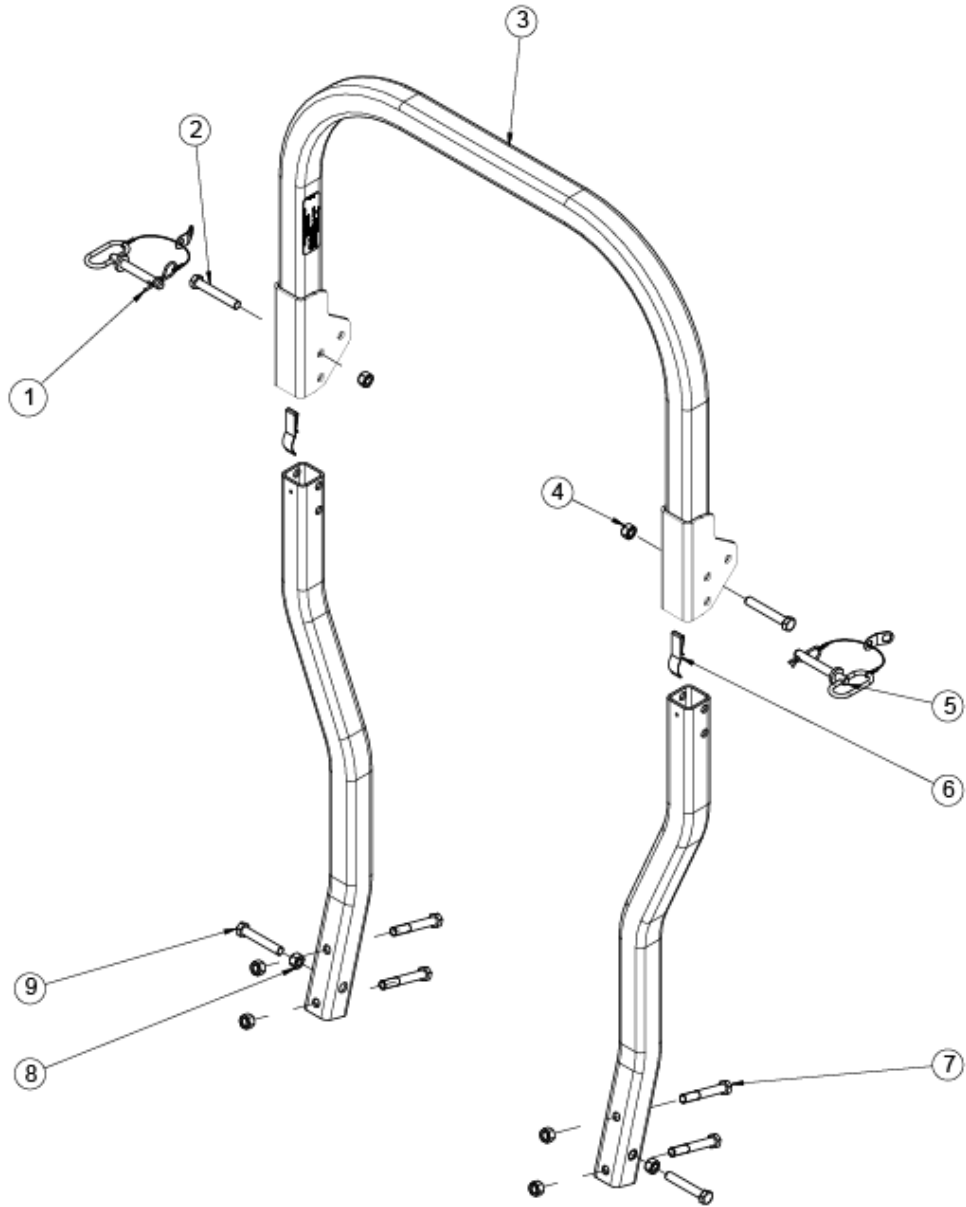

FUEL ASSEMBLY

FUEL ASSEMBLY

ITEM	PART NO.	DESCRIPTION
1	363243	SMALL ENCORE LABEL
2	105258	5/16 STD FLAT WASHER
3	105005	5/16 LOCKWASHER-HEAVY
4	100271	5/16-18 X 3/4 HHCS
5	632038	ASM, BLK FUEL TANK LP - LH
6	363265	SMALL ENCORE LOGO
7	363098	CLAMP, FUEL LINE 1/4 ID
8	633101	HOSE, FUEL 1/4 X 33"
9	633102	HOSE, VENT 3/16 X 29"
10	5204010	TEE, HOSE 3/16 ID
11	353223	HOSE, VENT 3/16 X 22"
12	583050	FUEL VALVE
13	603031	DRAIN CLAMP
14	633100	HOSE, FUEL 1/4 X 26"
15	543362	HOSE, VENT 3/16 ID X 36
16	5204044	BUSHING
17	5204045	SCREW 10-24 UNC X 1/2"
18	B861.1-5	INT TOOTH LOCKWASHER M5
19	632037	ASM, BLK FUEL TANK LP - RH
20	634055	GRP, BASIC CONTROL PANEL, CE
21	633104	CHOKE CABLE
22	453417	METER, MS HOUR
23	423027	IGNITION SWITCH
NOT SHOWN	423413	KEY, COVERED IGNITION
NOT SHOWN	423414	NUT, 5/8-32 NYLON
NOT SHOWN	423415	WASHER, INTERNAL TOOTH, LOCK
NOT SHOWN	423416	BEZEL, 5/8 NUT
24	101039	#10-24 X 5/8 MACH SCREW
25	4807005	SWITCH, PTO
26	633097-1	CONSOLE, TANK PROSUMER, BLK
27	633105	DECAL, CONTROL PANEL
28	633103	THROTTLE CABLE
29	104252	#10-24 HEX NYLOC NUT
30	109008	3/8-24 WHIZLOCK NUT
31	363413	FUEL CAP - EPA/CARB
32	593370	REMOTE VENT
33	363412	VENT VALVE GROMMET
34	533125	VALVE GROMMET - VITON
35	593457	DECAL, EPA TANK DKA
36	583183	FUEL TANK ADAPTER
37	5204046	FUEL GAUGE
38	632051	KIT, FUEL GAGE GROMMET

ROPS ASSEMBLY

ITEM	PART NO.	DESCRIPTION
1	153025	#4 HAIRPIN COTTER
2	100332	SCREW, HH 1/2-13 X 3-1/4
3	632031	ROPS ASM
4	104259	1/2-13 HEX NYLOC NUT
5	543262	PIN, ROPS W/LANYARD
6	633152	SPRING, DB ROPS
7	100334	1/2-13 X 3-1/2 HHCS
8	104509	1/2-13 REG HEX NUT
9	100049	SCREW, HH TAP 1/2-13 X 3