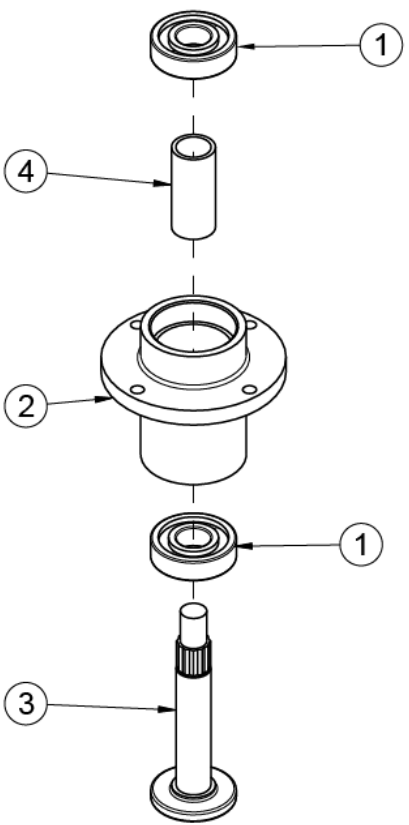

SPINDLE HOUSING ASSEMBLY

ITEM	PART NO.	DESCRIPTION
1	363350	BEARING - BLADE SPINDLE
2	583111	SPINDLE HOUSING
3	583112	SPINDLE SHAFT
4	583113	BEARING SPACER TUBE