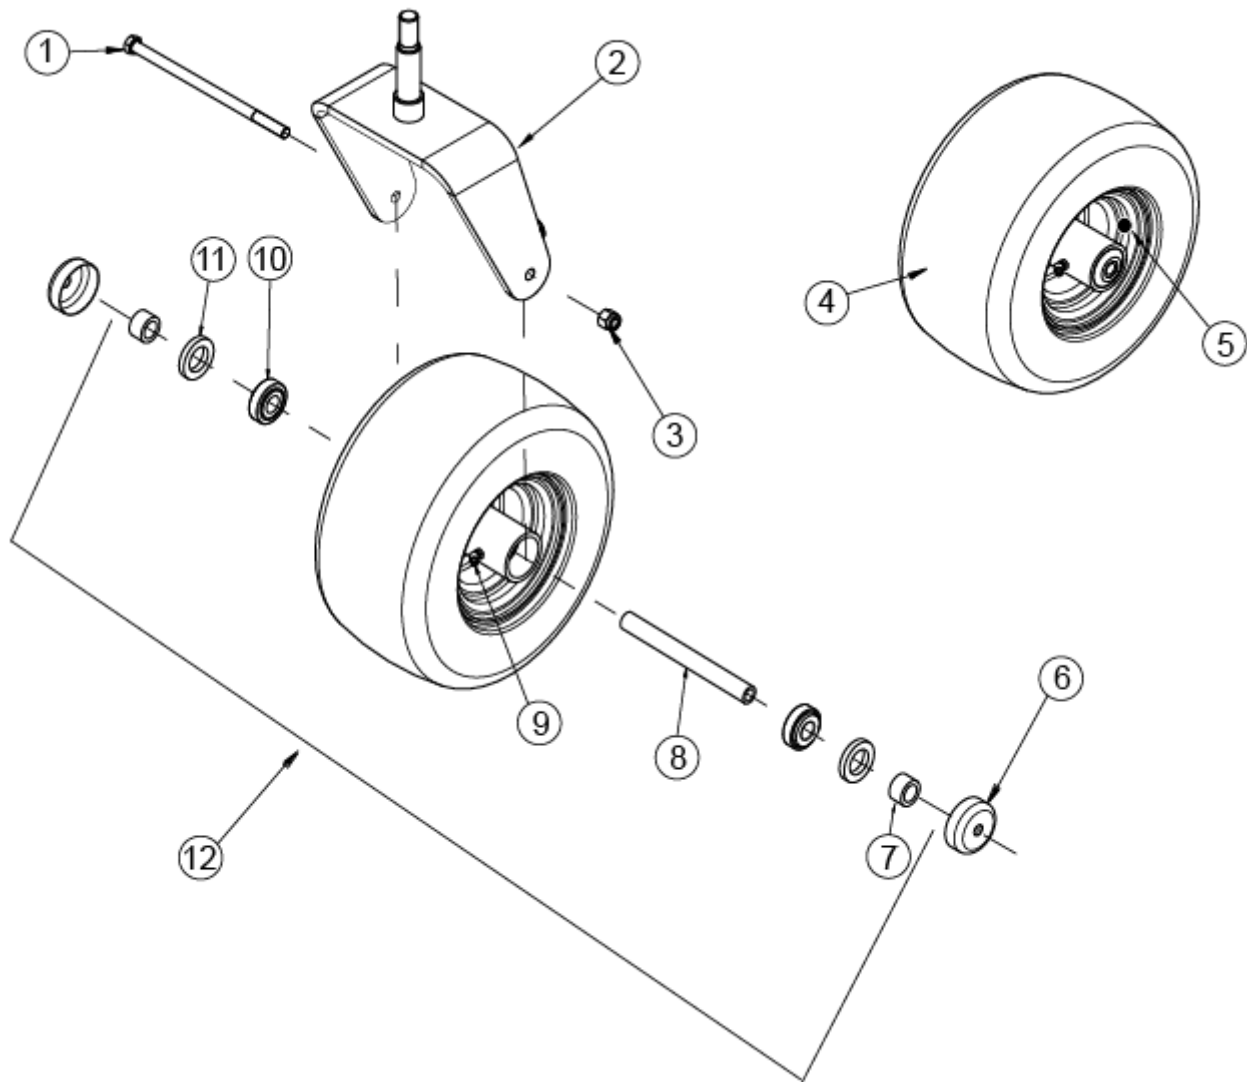

48" CASTER ASSEMBLY

ITEM	PART NO.	DESCRIPTION
1	5202001	ASM, WHEEL COMPLETE 13 X 5.0-6 PNEUMATIC
2	453389	DECAL, FRONT TIRE PRESSURE
3	5202035	BUSHING .78
	633295	BUSHING .53
4	5202038	BUSHING
5	B1153-8	GREASE FITTING M8X1X45
6	5202026	CAP, DUST
7	5202029	SCREW, HH CAP M12 X 185
8	5202150	CASTER WHEEL YOKE
9	B6183-12	NUT, NYLOC FLANGE M12
10	5202037	BEARING, TAPERED ROLLER
11	5202036	SEAL. LIP
12	5202039	TIRE, 13 X 5.0-6 PNEUMATIC

52" CASTER ASSEMBLY

ITEM	PART NO.	DESCRIPTION
1	543189	BOLT, M12 X 225 MM
2	542011-2	WLD, CASTER FORK 6.5, RED
3	B6182-12	NUT, NYLOC M12
4	542007	TIRE, 13 X 6.5-6 PNEUMATIC
5	453389	DECAL, FRONT TIRE PRESSURE
6	5202026	CAP, DUST
7	5202035	BUSHING .78
	633295	BUSHING .53
8	543230	TUBE, AXLE
9	111009	ZERK, 45° 1/4-28
10	5202037	BEARING, TAPERED ROLLER
11	5202036	SEAL, LIP
12	542070	ASM, WHEEL COMPLETE 13 X 6.5-6 PNEUM-WHITE