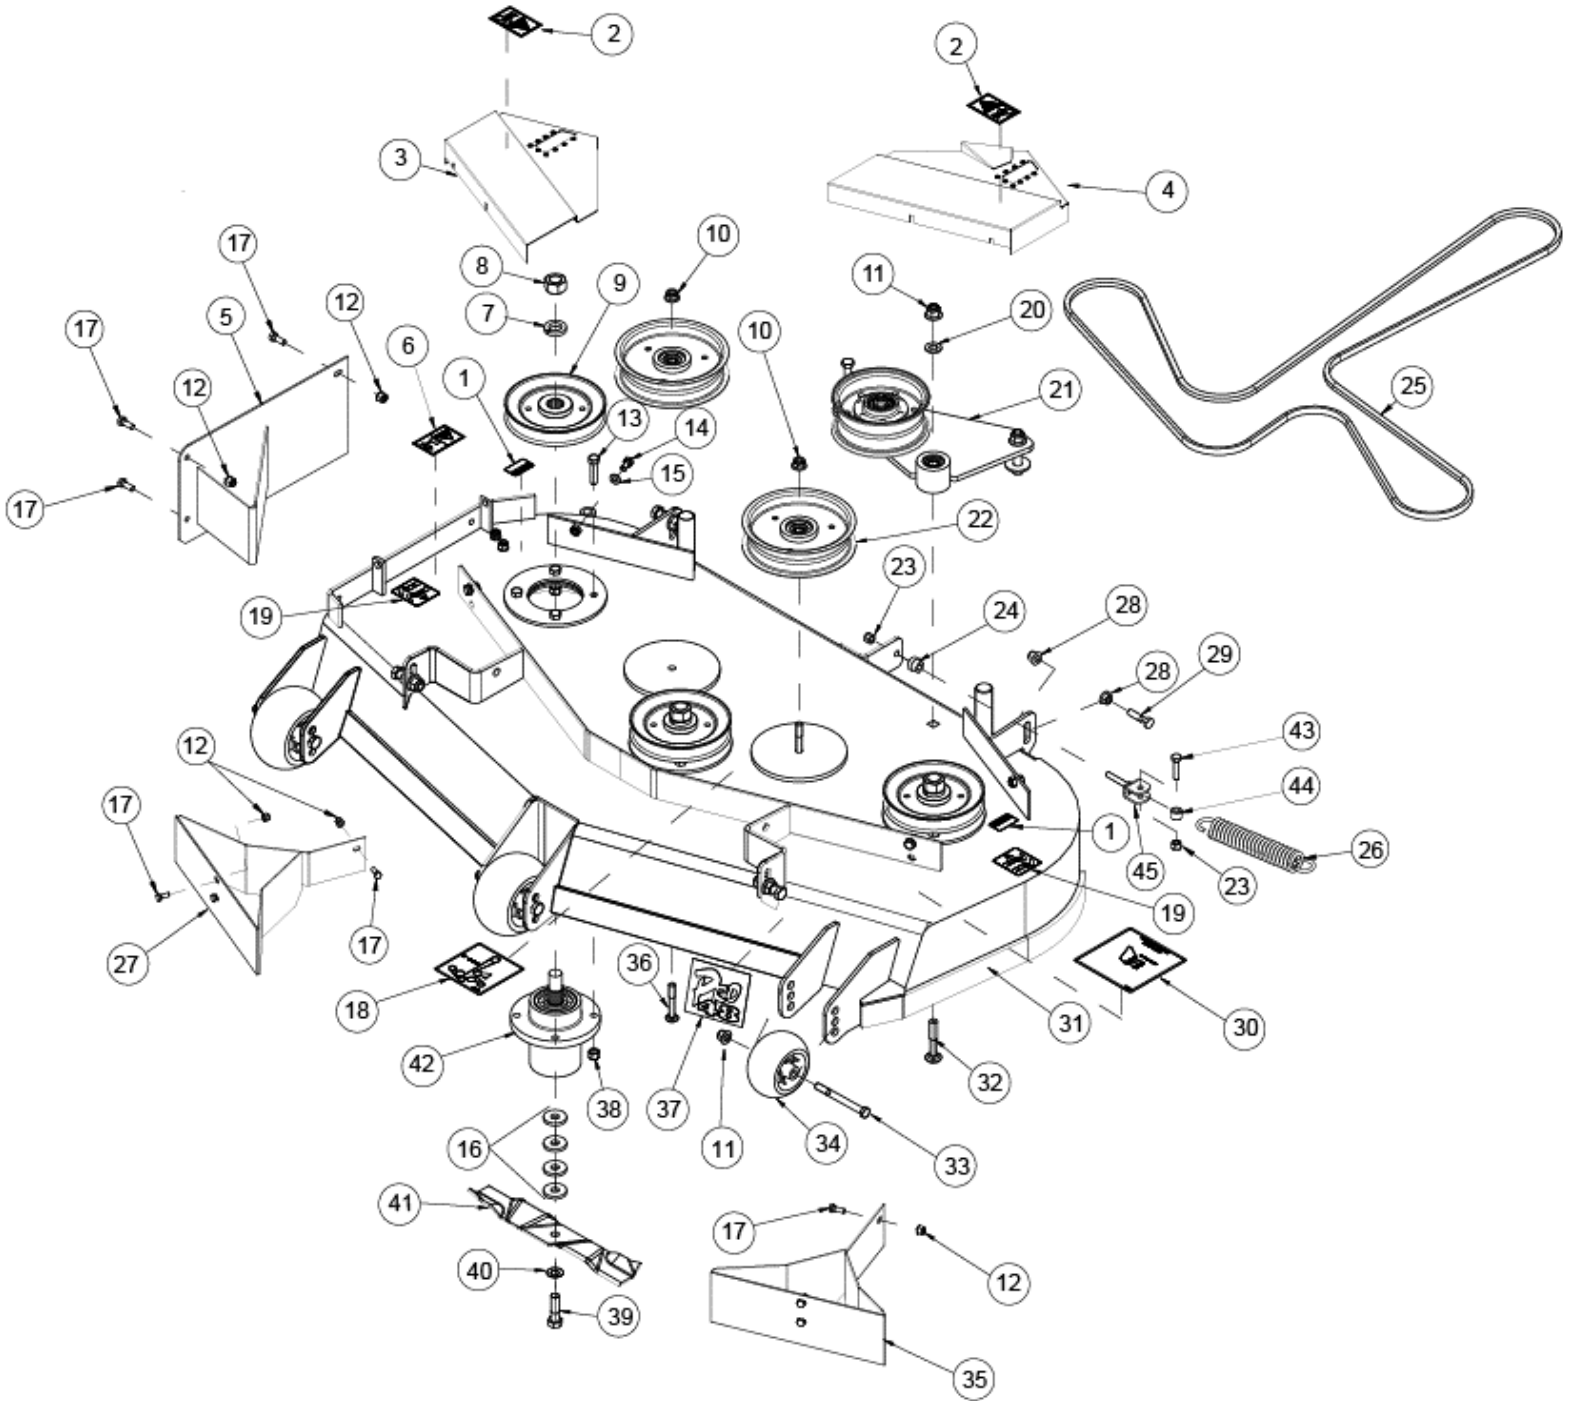

48" DECK ASSEMBLY

48" DECK ASSEMBLY

ITEM	PART NO.	DESCRIPTION
1	8303	DECAL, CAUTION, GUARDING SM
2	633344	DECAL, CE, SAFETY WARNING 4
3	632110	SHIELD, RH 48 EG CE BELT W/DECALS
4	632109	SHIELD, LH 48 EG CE BELT W/DECALS
5	542083-2	WLD, BLOCK PLATE 48 - RED
6	633343	DECAL, CE, SAFETY WARNING 3
7	105010	3/4" LOCKWASHER
8	104511	3/4-16 UNF REG HEX NUT
9	632061	PULLEY, 48" DECK
10	B6187-10	FLANGED TOPLOCK M10
11	B6183-12	NUT, NYLOC FLANGE M12
12	B6183-8	NUT, NYLOC FLANGE M8
13	100294	3/8-16 X 1-1/2 HHCS
14	B5783-816	SCREW, HH TAP M8 X 16
15	B97.1-8	WASHER 8
16	363382	BLADE SPACER
17	B5783-820	SCREW, HH TAP M8x20
18	633228	DECAL, BELT ROUTING
19	633341	DECAL, CE, SAFETY WARNING
20	B97.1-12	WASHER 12
21	632034	ASM, DECK IDLER – DETAIL ON PG 22
22	542147	ASM, 150MM FLAT IDLER W/SPACER–DETAIL ON PG 24
23	B6182-8	NUT, NYLOC M8
24	2803010	BUSHING / SPACER
25	633147	BELT, 48 DECK
26	523109	LIFT TENSION SPRING
27	542082-2	WLD, MULCH 48 RH - RED
28	B6177-12	NUT, FLANGED M12
29	B5782-1245	SCREW, HH M12 X 45
30	543392	DECAL, ANTI-SCALP ROLLER
31	632121	ASM, 48 CE EDGE DECK W/DECALS
32	B801-1265	BOLT, CARRIAGE M12 X 65
33	B5782-12120	SCREW, HH M12 X 120
34	543225	ROLLER, ANTI SCALP
35	542068-2	WLD, MULCH 48 LH - RED
36	B801-1060	BOLT, CARRIAGE M10 X 60
37	483075	PRO-48 DECAL
38	104257	3/8-16 HEX NYLOC NUT
39	100358	5/8-11 X 2-1/4 HHCS
40	583108	5/8 SPRING DISC WASHER
41	483049	16.25 MULCHER (WAVY)
42	583106	BLADE SPINDLE ASSY – DETAIL ON PG 21
43	B5783-835	SCREW, HH TAP M8X35
44	633301	BUSHING
45	632124	ASM, YOKE