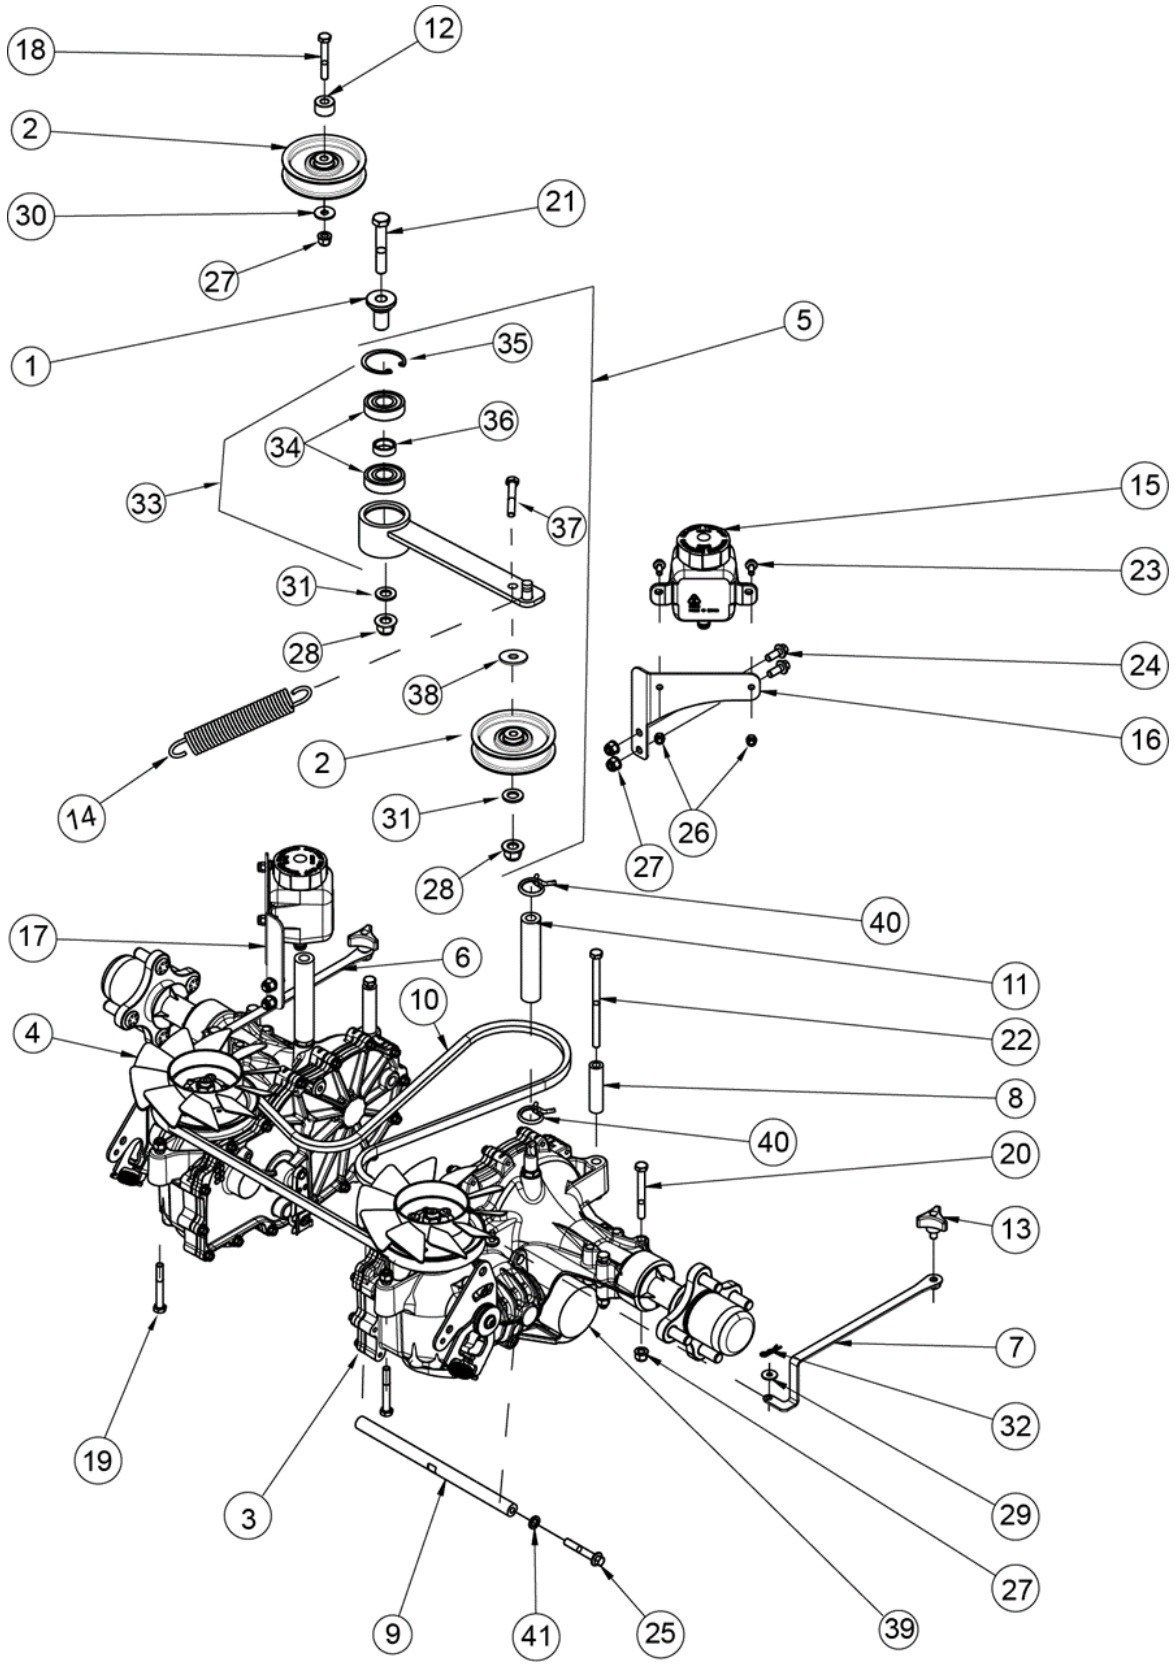

3200 HYDRO ASSEMBLY

3200 HYDRO ASSEMBLY

ITEM	PART NO.	DESCRIPTION
1	453313	BUSHING, STEPPED
2	633302	PULLEY, Ø3.37 X .75 IDLER
3	633122	HYDRO, ZT 3200 LH
4	633121	HYDRO, ZT 3200 RH
5	632017	ASM, HYDRO IDLER W/PULLEY
6	632020	WLD, HYDRO RELEASE RH
7	632021	WLD, HYDRO RELEASE LH
8	633030	HYDRO SPACER
9	633249	ROD, 20MM HYDRO SUPPORT
10	633061	BELT, HYDRO
11	633095	HOSE, 8TOC X 4.5
12	633108	SPACER
13	3302190	KNOB, 3-PRONGED W/STUD
14	4806004	IDLER SPRING
15	6012021	TANK, EXPANSION
16	633066-1	BRACKET, HYDRO TANK LH - BLACK
17	633067-1	BRACKET, HYDRO TANK RH - BLACK
18	B5782-855	HEX HD BOLT M8X55
19	B5782-860	HEX HD BOLT M8X60
20	B5782-870	BOLT M8X70
21	B5782-1270	SCREW, HH M12x70
22	B5782-8120	BOLT, M8 X 120
23	B5787-616	SCREW, HH FLANGE M6X16
24	B5787-820	SCREW, HH FLANGE M8X20
25	B5787-1055	BOLT M10 X 55
26	B6182-6	NUT, NYLOC M6
27	B6183-8	NUT, NYLOC M8
28	B6183-12	NUT, NYLOC FLANGE M12
29	B96-6	WASHER, FLAT LARGE M6
30	B96-8	WASHER 8
31	B97.1-12	WASHER 12
32	XSZ56-1-17	HAIR PIN
33	632022	ASM, HYDRO IDLER
34	B276-6203RS	BEARING 6203-2RS
35	B893.1-40	SNAP RING 40
36	5201077	BUSHING
37	B5782-845	BOLT M8X45
38	3303034	WASHER 8MM
39	H-71497	FILTER KIT
40	633248	CLAMP, 7/8" WIRE
41	B93-10	SPLIT LOCK WASHER M10