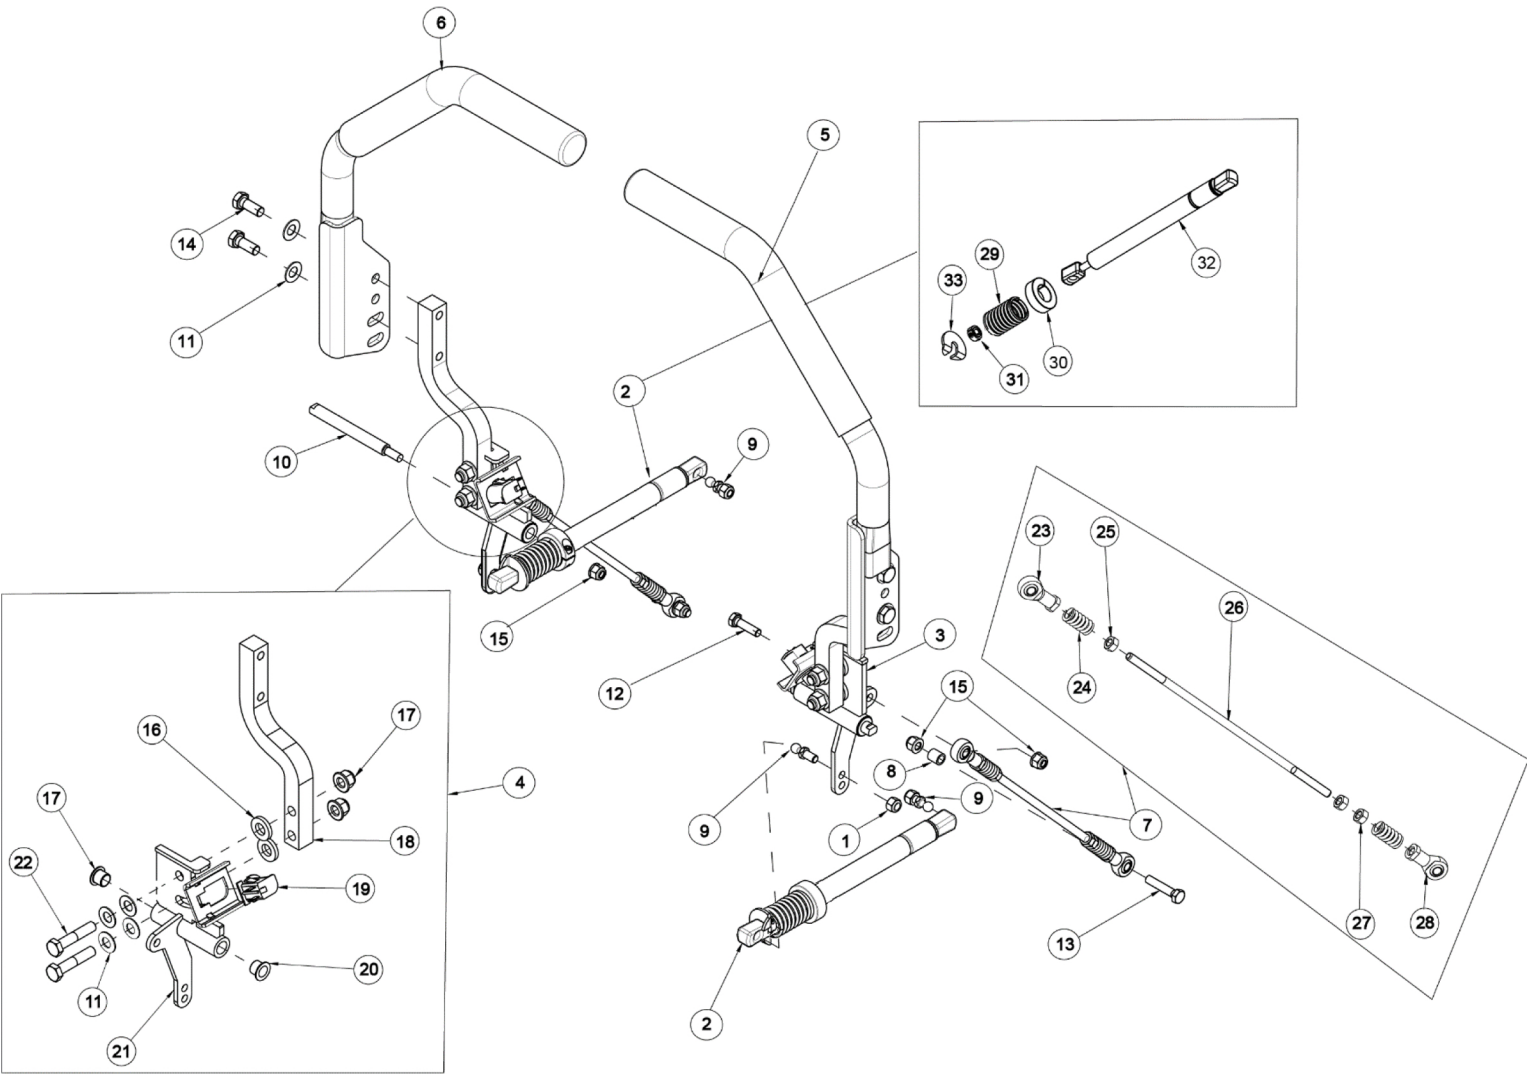

MOTION CONTROL ASSEMBLY

MOTION CONTROL ASSEMBLY

ITEM	PART NO	DESCRIPTION
1	104256	5/16-18 HEX NYLOC NUT
2	632101	ASM, RTN DAMPER
3	632009	ASM, MOTION CONTROL LH
4	632010	ASM, MOTION C ONTROL RH
5	632028	ASM, DRIVE LEVER LH W/GRIP
6	632029	ASM, DRIVE LEVER RH W/GRIP
	543156	GRIP, MOTION CONTROL LEVER
7	632030	ASM, HYDRO LINKAGE
8	633042	SPACER
9	823221	10MM BALL STUD
10	5002111	OPERATING SHAFT
11	B1972-A22.5-2	WASHER, SPRING DISC A22.5 OD
12	B5783-830	SCREW, HH TAP M8x30
13	B5783-840	SCREW, HH TAP M8 X 40
14	B5783-1025	SCREW, HH TAP M10x25
15	B6183-8	NUT, FLANGED NYLOC M8
16	543152	WASHER, PLASTIC
17	B6183-10	NUT, NYLOC FLANGE M10
18	633025	MOTION CONTROL ARM
19	353048	SEAT SWITCH
20	543154	BUSHING, MOTION CONTROL
21	632011	WLD, MOTION CONTROL, LH
22	B5782-1050	BOLT 10X50
23	5205017	ROD END, SPHERICAL M8 LH SILBJK8S
24	5205003	SPRING, COMPRESSION
25	B6171-8L	NUT M8X1 (LH)
26	633088	ROD
27	B6171-8	NUT M8
28	5205016	ROD END, SPHERICAL M8 RH SIBJK8S
29	373054	SPRING - IDLER (COIL)
30	423071	7/8 CLAMP COLLAR
31	523112	5/16" CLAMP COLLAR
32	583415	DAMPENER/CONTROL
33	633265	WASHER, RETURN SPRING