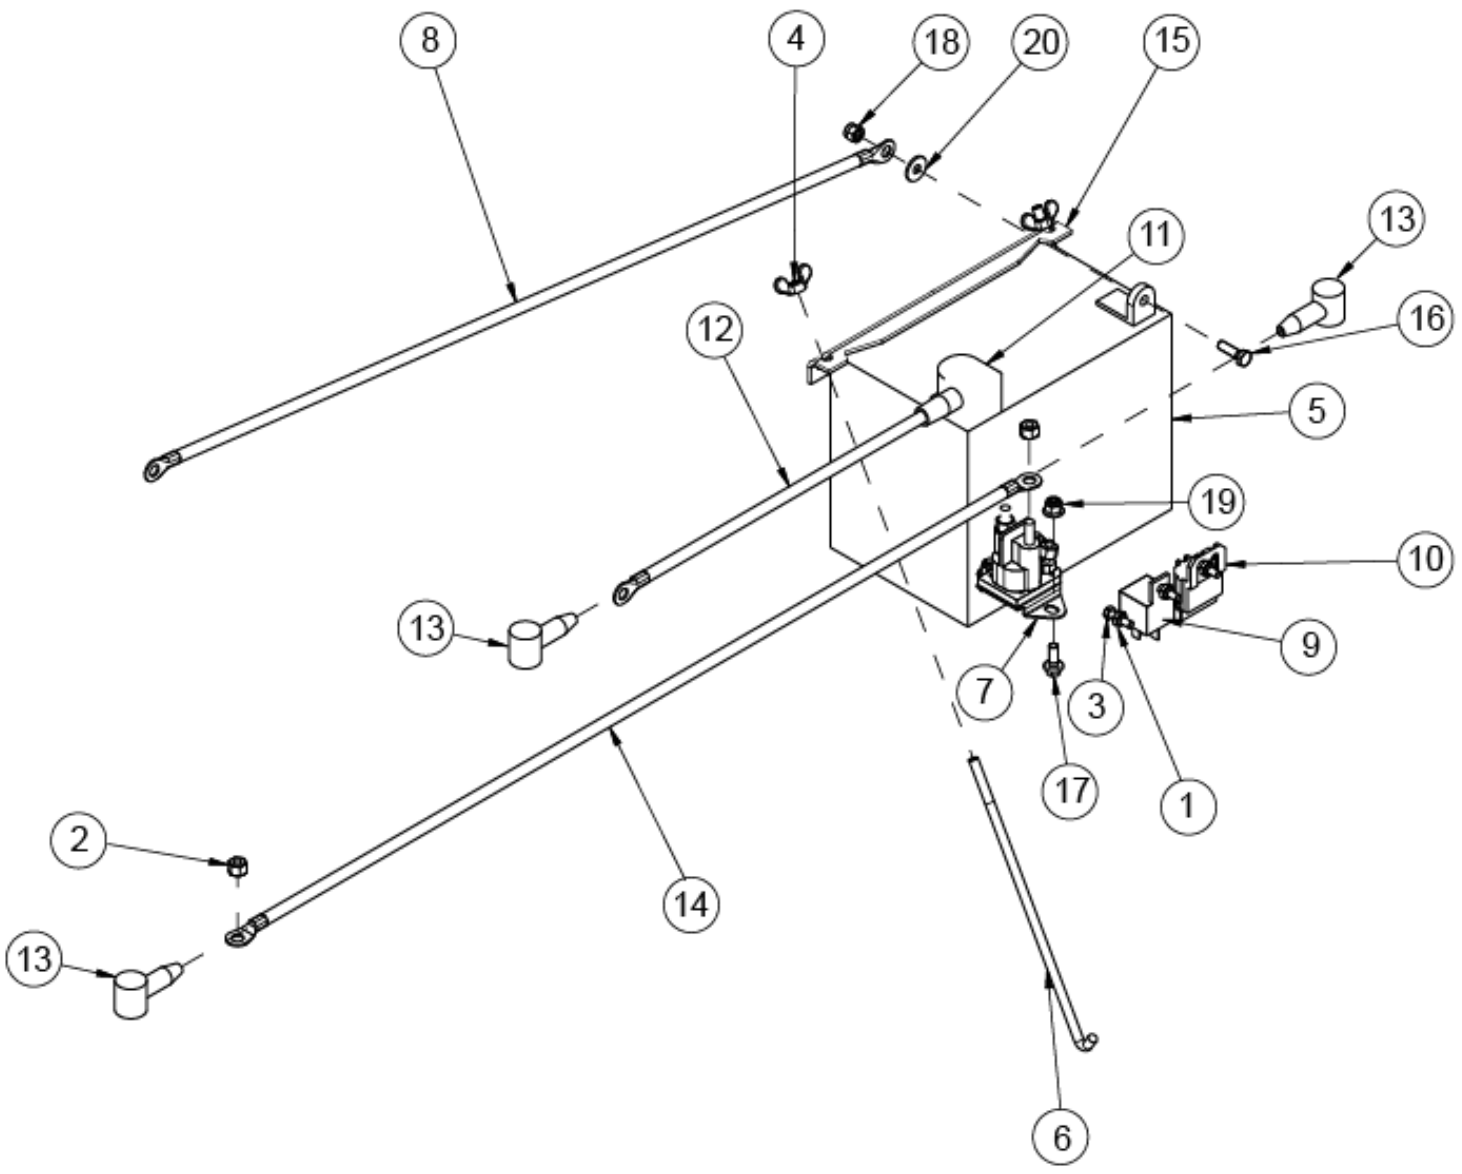

HARNESS/BATTERY GROUP

HARNESS BATTERY GROUP

ITEM	PART NO.	DESCRIPTION
1	104252	#10-24 HEX NYLOC NUT
2	104255	1/4-20 HEX NYLOC NUT
3	109009	#10-24 X 3/4 HHCS
4	109012	1/4 WING NUT
5	FOR REFERENCE ONLY	BATTERY 12 V
6	423172	BATTERY HOLD DOWN ROD – PLATED
7	422150	STARTER RELAY W/TERMINALS
8	543330	CABLE, BATTERY NEGATIVE
9	583351	RELAY
10	583423	TIME DELAY MODULE
11	823199	BATTERY BOOT
12	2808106	CABLE, BATTERY POS
13	2808107	COVER
14	4807105	POSITIVE POLE CABLE-BATTERY
15	453419-1	BATTERY HOLD DOWN – BLACK
16	B5783-620	SCREW, HH TAP M6 X 20
17	B5787-616	SCREW, HH FLANGE M6 X 16
18	B6182-6	NUT, NYLOC M6
19	B6183.1-6	FLANGED LOCKNUT M6
20	B96-6	WASHER, FLAT LARGE M6
NOT SHOWN	633098	WIRE HARNESS SEE PG 33 FOR DETAIL