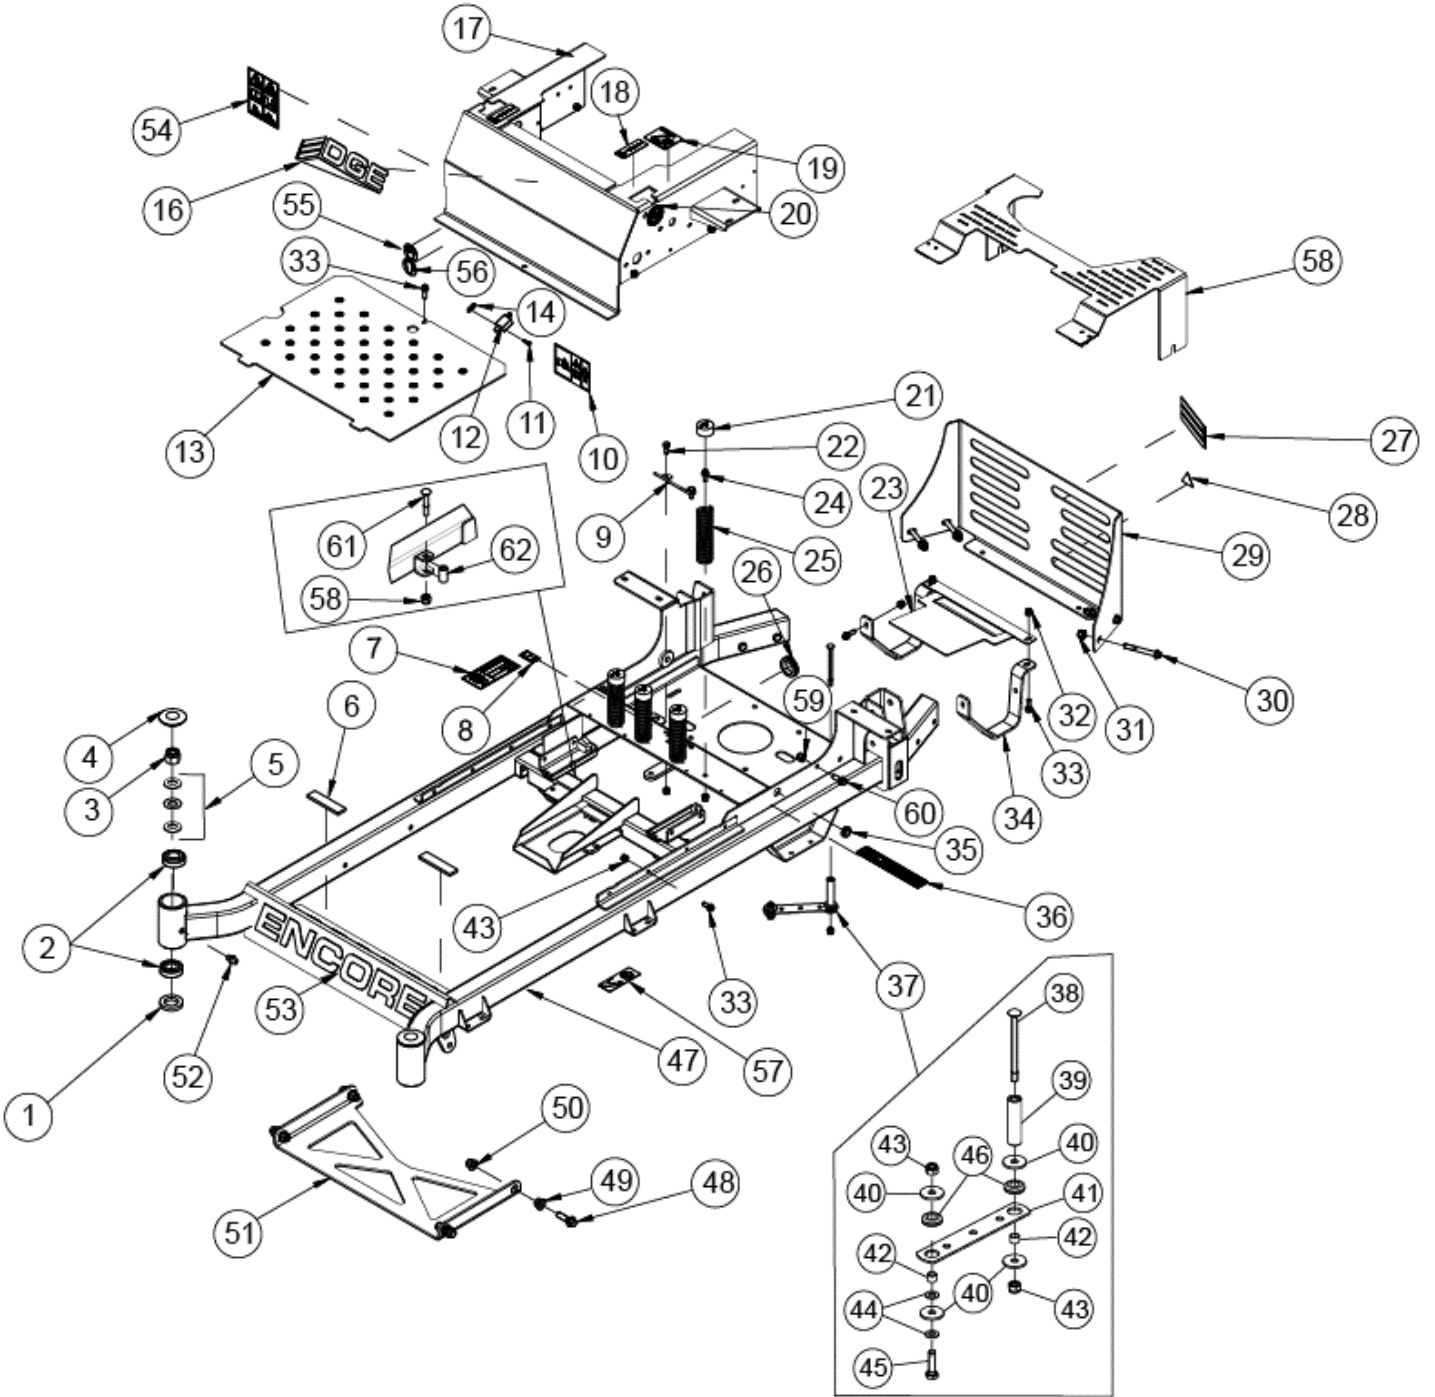

FRAME ASSEMBLY

FRAME ASSEMBLY

ITEM	PART NO.	DESCRIPTION
1	B13871-B32528	SEAL (F) 32 X 52 X 8
2	B297-30205	BEARING 30205
3	B6182-20	NUT, NYLOC M20
4	5202009	DUST CAP
5	B1972-A40	WASHER, SPRING DISC A40
6	363201	FUEL TANK PAD
7	633349	DECAL, CE, CE MARK & SOUND LEVEL
8	543433	DECAL, FUEL VALVE
9	633120	RAMP, SEAT LATCH
10	633345	DECAL, CE, SAFETY WARNING 5
11	B823-516	SCREW M5 X 16
12	523034	BRAKE SWITCH
13	633011-1	PLATE, FOOT, BLK
14	5208103	NUT RACK
15	633250	DECAL, EDGE
16	632055	ASM, SEAT CONSOLE W/DECALS
17	8324	DECAL, MOTION CONTROL
18	543391	DECAL, PARK BRAKE
19	543380	DECAL, BEATRICE
20	5203045	COVER
21	B5783-820	SCREW, HH TAP M8 X 20
22	633235-1	SHIELD, MUFFLER HEAT
23	B5787-820	SCREW, HH FLANGE M8 X 20
24	5002022	SPRING
25	453382	GROMMET, RUBBER 1-5/16" I.D.
26	363265	SMALL ENCORE LOGO
27	633346	DECAL, CE, SAFETY WARNING 6
28	632057	ASM, REAR GUARD W/DECAL
29	B5787-1080	SCREW, FLANGE HEAD M10 X 80
30	B6183-10	NUT, NYLOC FLANGE M10
31	B6183-8	NUT, FLANGED NYLOC M8
32	B5787-825	SCREW, HH FLANGE M8 X 25
33	633234-1	STRAP, MUFFLER GUARD
34	5002030	RUBBER BUSHING
35	543396	DECAL, HYDRO RESERVOIR
36	632036	ASM, CLUTCH STOP
37	B801-8110	BOLT, CARRIAGE SN M8 X 110
38	633118	SPACER, TUBE
39	5203408	WASHER
40	5203411	CLUTCH STOP STRAP
41	5203409	SPACER / BUSHING