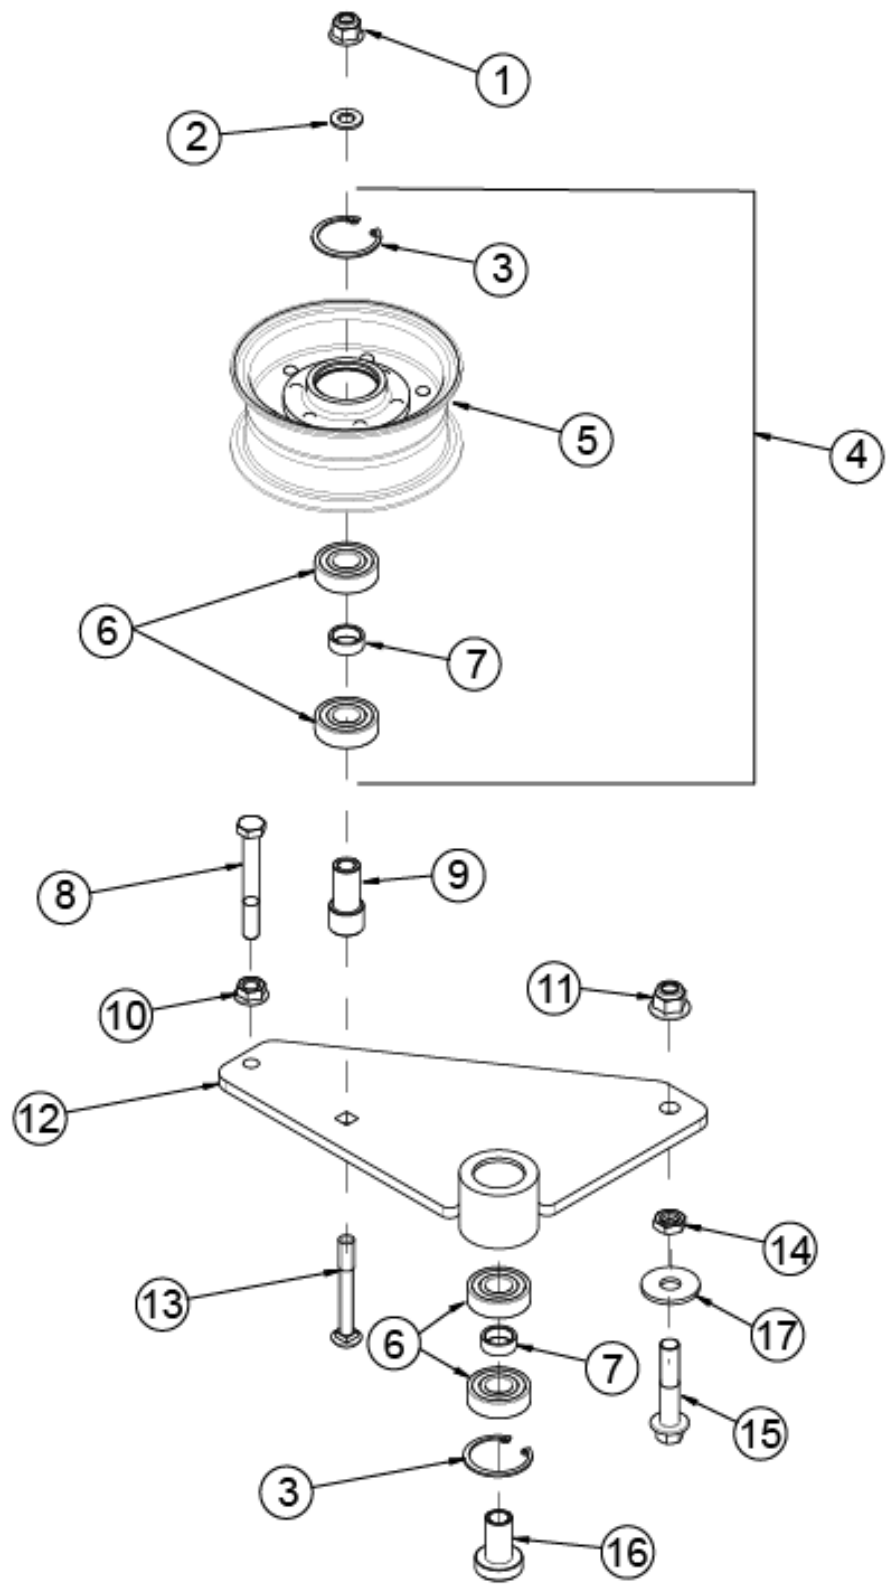

DECK IDLER ASSEMBLY

DECK IDLER ASSEMBLY

ITEM	PART NO.	DESCRIPTION
1	B6183-10	NUT, NYLOC FLANGE M10
2	B97.1-10	WASHER, FLAT M10
3	B893.1-40	SNAP RING 40
4	462072	ASM, IDLER PULLEY
5	5201064	IDLER PULLEY
6	B276-6203RS	BEARING 6203-2RS
7	5201077	BUSHING
8	B5782-1080	BOLT M10 X 80
9	463220	SPACER, IDLER PULLEY
10	B6177-10	NUT, FLANGED M10
11	B6183-12	NUT, NYLOC FLANGE M12
12	632033	DECK IDLER ARM
13	B801-1075	BOLT, CARRIAGE M10 X 75
14	B6172.1-12	NUT, JAM M12
15	B5787-1260	SCREW, HH FLANGE M12 X 60
16	633015	STEPPED SPACER
17	B96-12	WASHER, FLAT LARGE M12