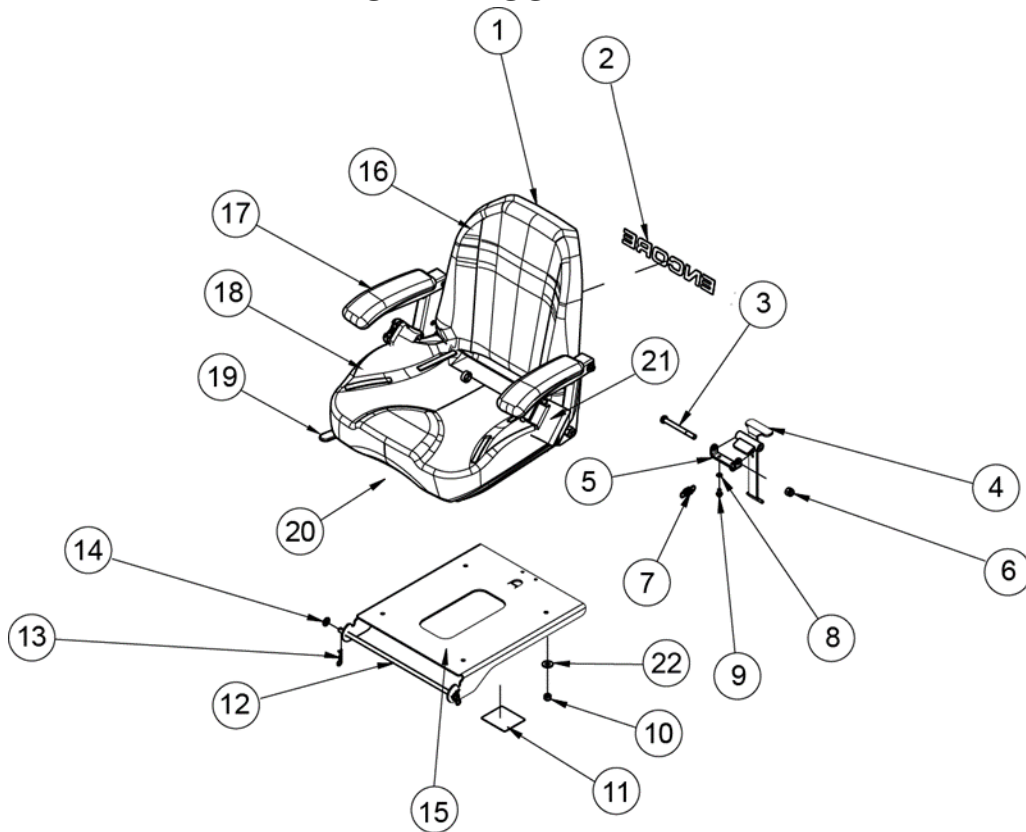

SEAT ASSEMBLY

ITEM	PART NO.	DESCRIPTION
1	543373	SEAT
2	543470	DECAL, ENCORE 12"
3	B5782-10100	BOLT M10X100
4	632018	WLD, SEAT LATCH
5	633050	STRAP, BRAKE LEVER
6	B6182-10	NUT, NYLOC M10
7	S262008	RETURN SPRING
8	B97.1-6	WASHER 6
9	B5787-612	SCREW, FLANGED HH M6 X 12
10	104256	5/16-18 HEX NYLOC NUT
11	543397	DECAL, BATTERY WARNING
12	633111	ROD, SEAT
13	363165	HAIRPIN COTTER
14	B97.1-10	WASHER, FLAT M10
15	632056	ASM, SEAT PAN W/DECAL
16	543440	BACK, SEAT
17	593097	ARM REST PAD – MOLDED
18	543439	CUSHION, SEAT
19	543438	KIT, SEAT TRACK 4"
20	353048	SEAT SWITCH
21	543004	KIT, SEAT BELT RETRACTABLE
22	105258	5/16 STD FLAT WASHER