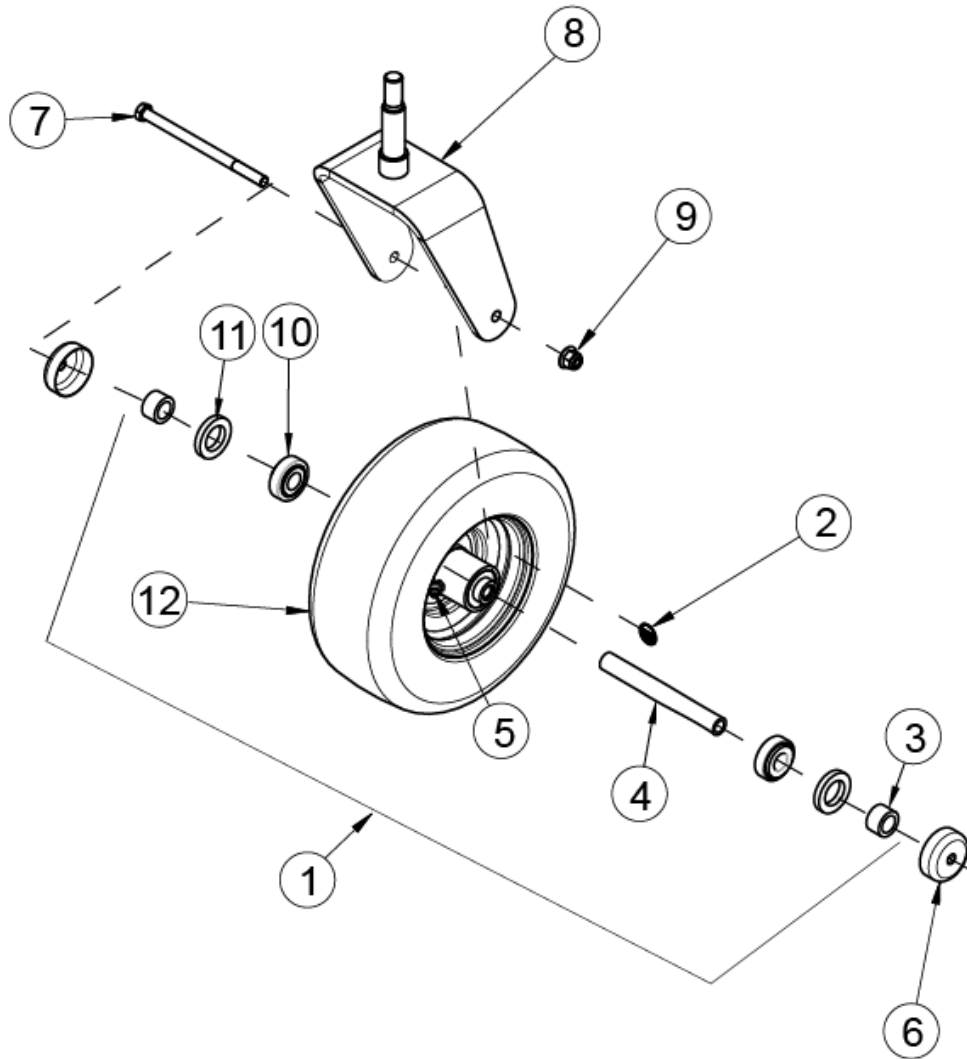

48" CASTER ASSEMBLY

ITEM	PART NO.	DESCRIPTION
1	5202001	ASM, WHEEL COMPLETE 13 X 5.0-6 PNEUMATIC
2	453389	DECAL, FRONT TIRE PRESSURE
3	5202035	BUSHING .78
	633295	BUSHING .53
4	5202038	BUSHING
5	B1153-8	GREASE FITTING M8X1X45
6	5202026	CAP, DUST
7	5202029	SCREW, HH CAP M12 X 185
8	5202150	CASTER WHEEL YOKE
9	B6183-12	NUT, NYLOC FLANGE M12
10	5202037	BEARING, TAPERED ROLLER
11	5202036	SEAL. LIP
12	5202039	TIRE, 13 X 5.0-6 PNEUMATIC

52" CASTER ASSEMBLY

ITEM	PART NO.	DESCRIPTION
1	543189	BOLT, M12 X 225 MM
2	542011-2	WLD, CASTER FORK 6.5, RED
3	B6182-12	NUT, NYLOC M12
4	542007	TIRE, 13 X 6.5-6 PNEUMATIC
5	453389	DECAL, FRONT TIRE PRESSURE
6	5202026	CAP, DUST
7	5202035	BUSHING .78
	633295	BUSHING .53
8	543230	TUBE, AXLE
9	111009	ZERK, 45° 1/4-28
10	5202037	BEARING, TAPERED ROLLER
11	5202036	SEAL, LIP
12	542070	ASM, WHEEL COMPLETE 13 X 6.5-6 PNEUM-WHITE