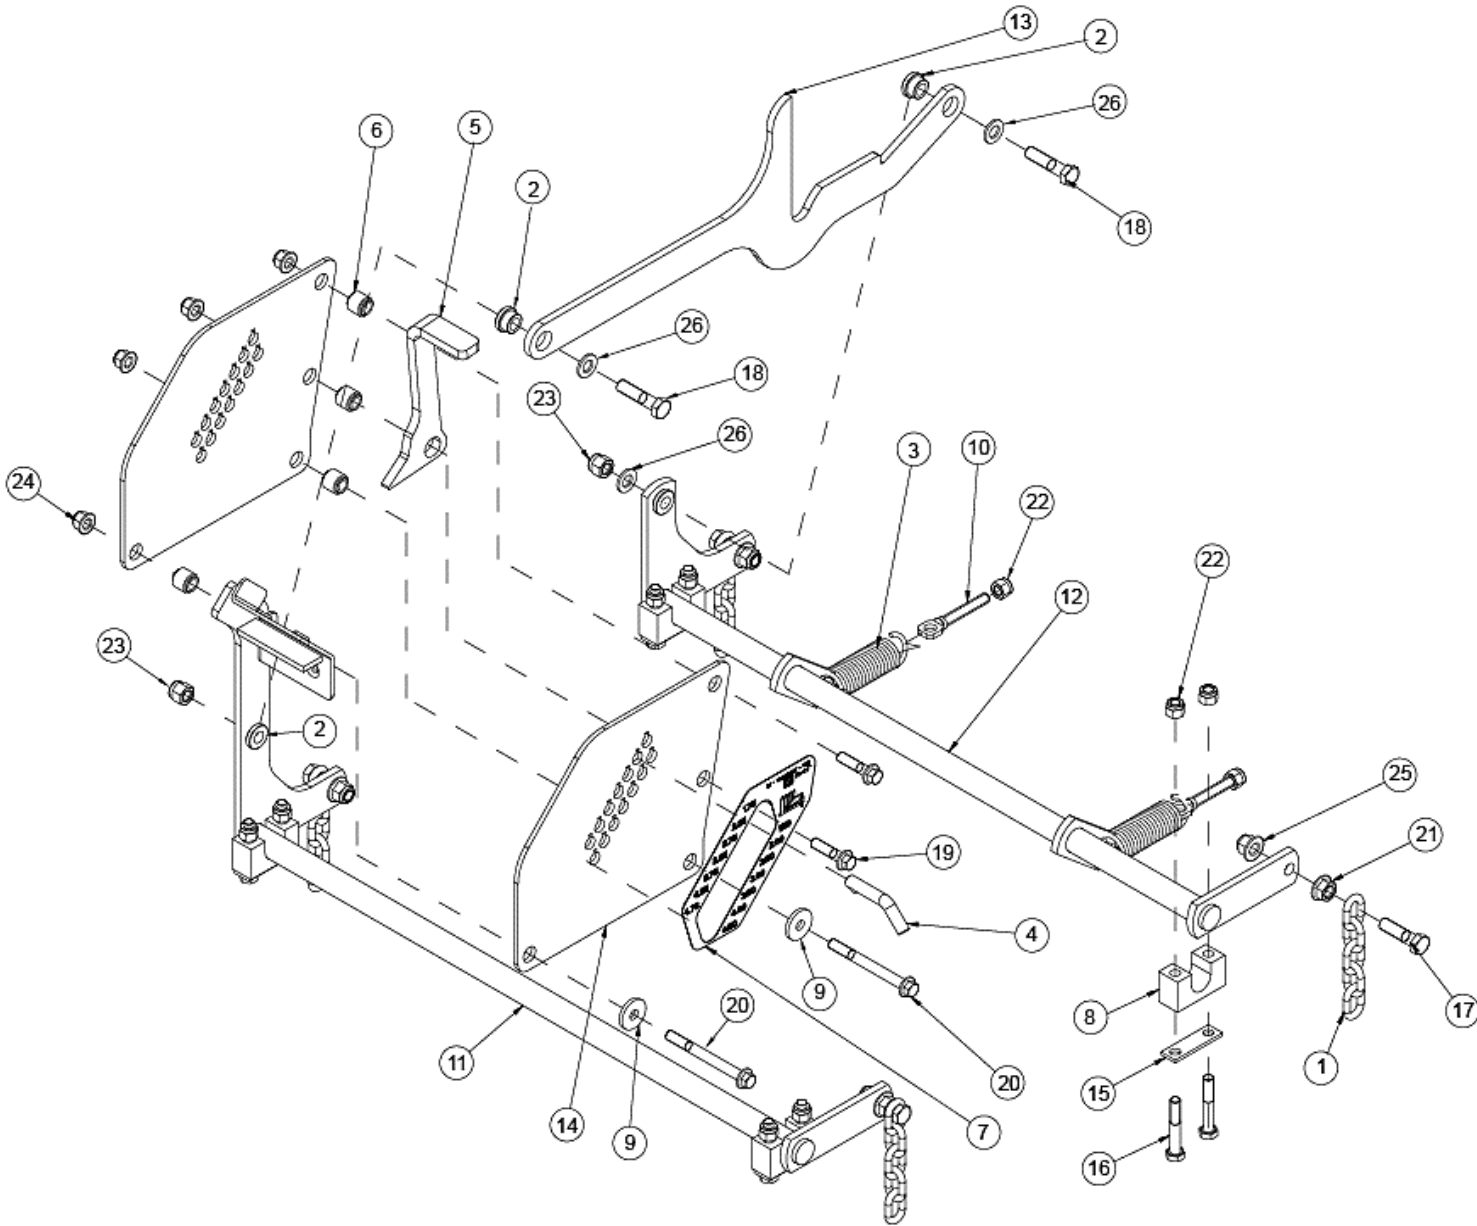

48" REAR TIRE ASSEMBLY

ITEM	PART NO.	DESCRIPTION
1	543289	ASM, WHEEL 23 X 9.5-12
2	542078	RIM, 12 X 7
3	542073	TIRE, 23 X 9.5-12
4	453390	DECAL, REAR TIRE PRESSURE
5	103023	1/2-20 X 60 T LUG NUT

52" REAR TIRE ASSEMBLY

ITEM	PART NO.	DESCRIPTION
1	5200012	RIM, DRIVE WHEEL
2	5200011	CARLISLE TURF MATE 23X10.5-12
3	453390	DECAL, REAR TIRE PRESSURE
4	5200001	ASM, DRIVE WHEEL ZTR
5	103023	1/2-20 X 60 T LUG NUT

DECK LIFT ASSEMBLY