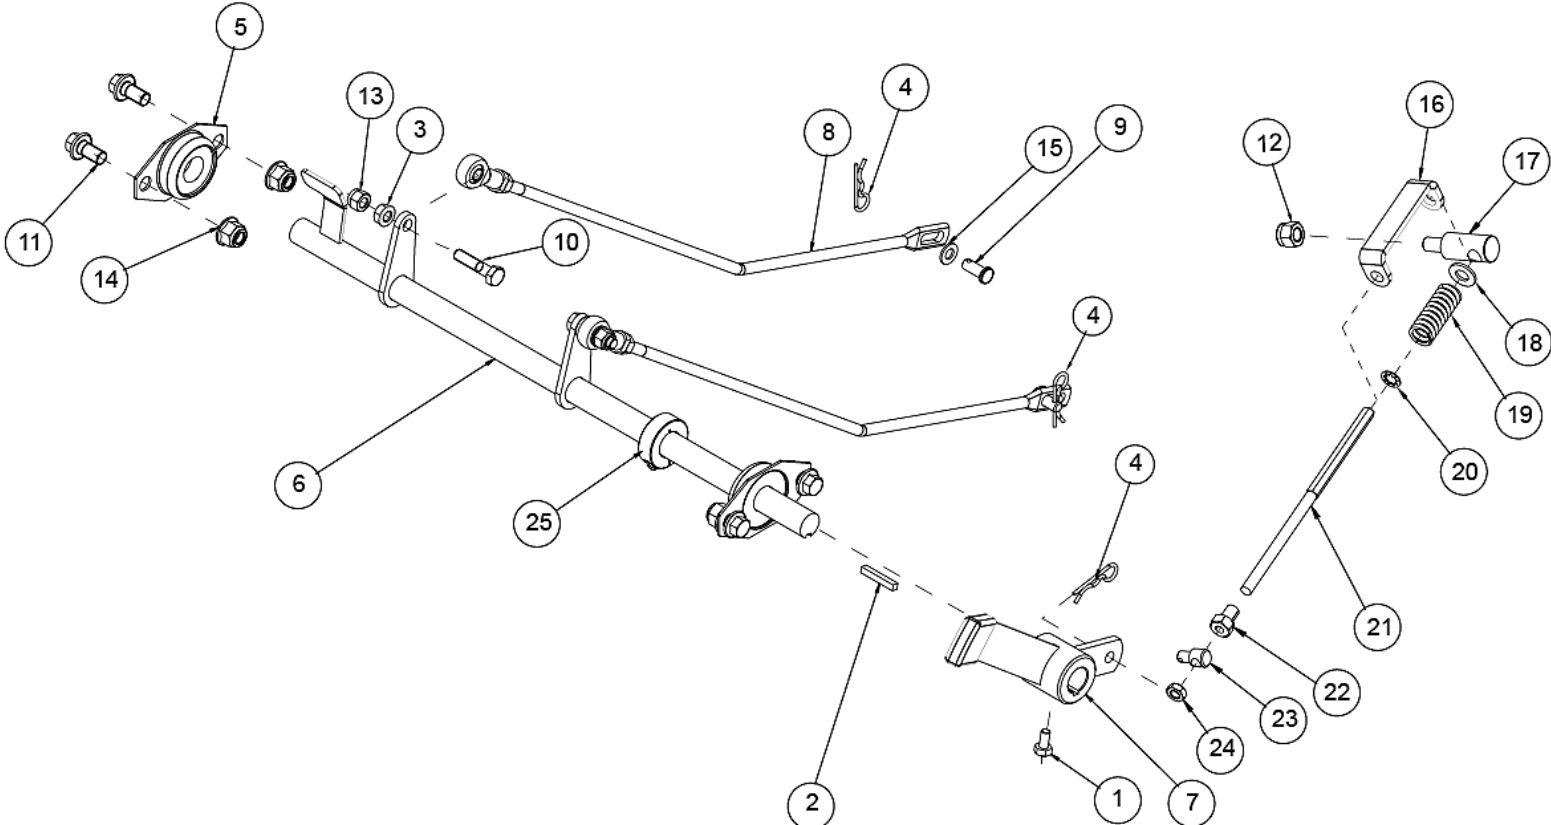

BRAKE CONTROL GROUP

BRAKE CONTROL GROUP

ITEM	PART NO	DESCRIPTION
1	100501	1/4-28 X 1/2 HHCS
2	107264	3/16 X 3/16 X 1-1/4 MACH KEY
3	B6177-8	NUT, WHIZLOCK M8
4	XSZ56-1-17	HAIR PIN
5	423140	3/4 I.D. 2 BOLT BEARING
6	632013	WLD, BRAKE SHAFT
7	632015	ASM, BRAKE LEVER
8	632019	ASM, BRAKE LINK
9	B882B-820	PIN, 8 X 20 CLEVIS
10	B5782-835	BOLT M8X35
11	B5787-1020	SCREW, HH FLANGED M10 X 20
12	B6182-10	NUT, NYLOC M10
13	B6182-8	NUT, NYLOC M8
14	B6183-10	NUT, NYLOC FLANGE M10
15	B97.1-8	WASHER 8
16	593114	PARK BRAKE STRAP - PLATED
17	633116	SWIVEL, PARK BRAKE
18	105259	3/8 SAE FLAT WASHER
19	523024	SPRING, COMPRESSION
20	363117	BELT TENSION SPRING
21	463089	ROD, SHORT BRAKE
22	593116	BRAKE SPRING NUT – PLATED
23	463231	SWIVEL, PARK BRAKE ROD
24	104751	5/16-18 HEX JAM NUT
25	523138	3/4" CLAMP COLLAR