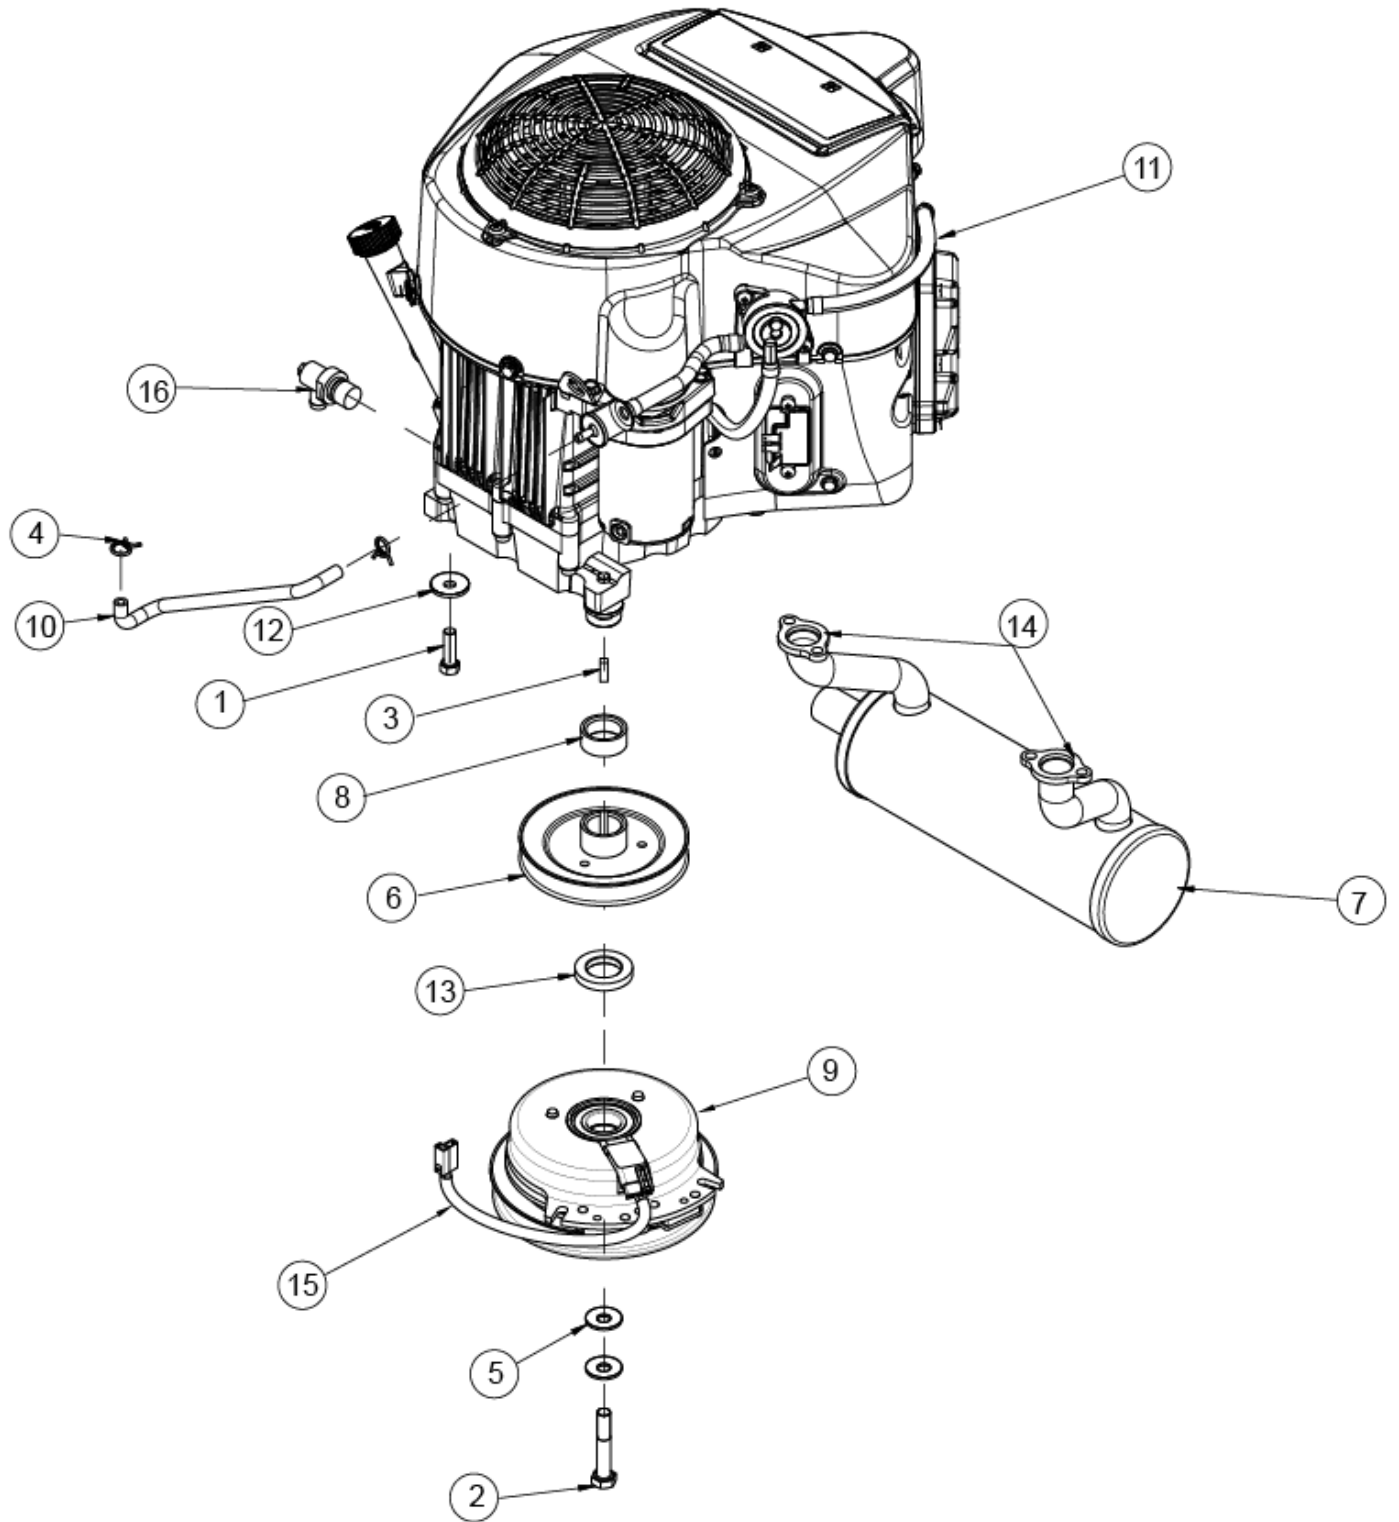

ENGINE ASSEMBLY FR691

ENGINE ASSEMBLY FR691

ITEM	PART NO.	DESCRIPTION
1	100293	3/8-16 x 1-1/4 HHCS
2	100535	7/16-20 X 2-1/2 HHCS
3	107258	1/4 X 1/4 X 3/4 MACH KEY
4	363098	CLAMP, FUEL LINE 1/4 ID
5	423069	SPRING DISC – 7/16
6	543003	SHEAVE, PUMP DRIVE
7	633033	MUFFLER, KAWASAKI FR691
8	633038	SPACER, ENGINE
9	633073	CLUTCH, 175LB
10	633099	HOSE, FUEL 1/4 X 14”
11	FOR REFERENCE ONLY	ENGINE, KAW FR691 (1-1/8" X 108.8MM)
12	753027	SPRING DISC WASHER
13	823248	CLUTCH SPACER 9/32
14	483098	MUFFLER GASKET
15	603083	CLUTCH ADAPT. HARNESS
16	343146	90° DRAIN – KAW BLK