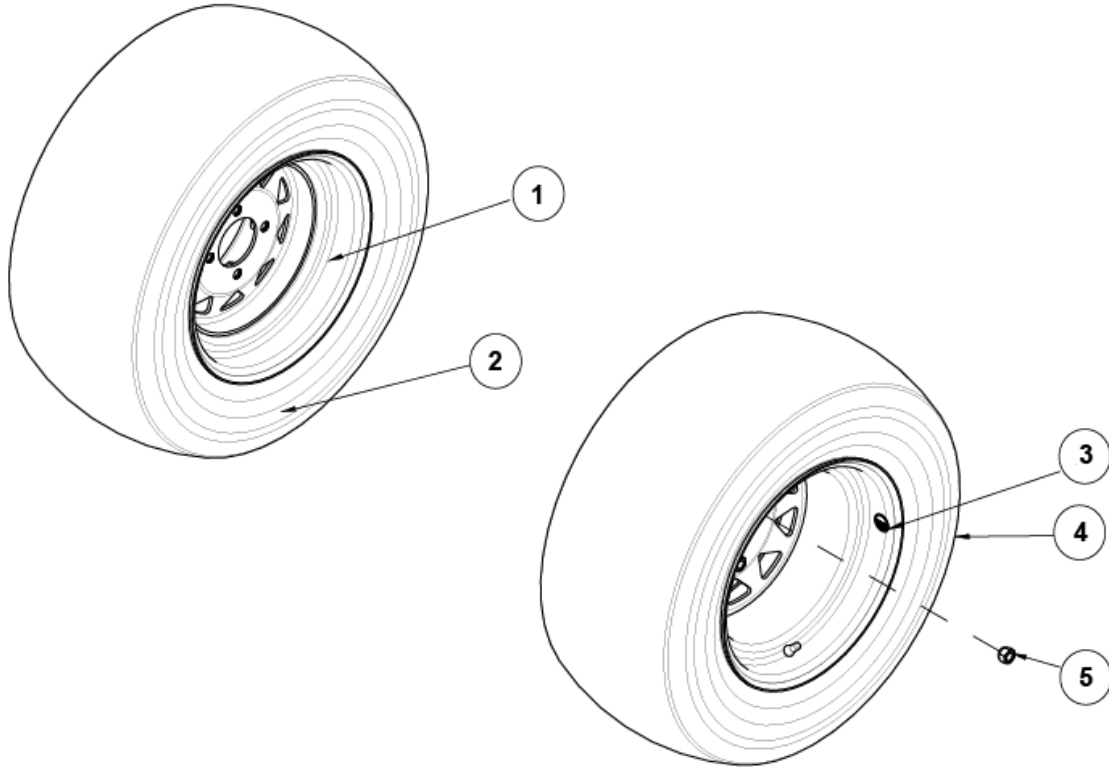

52" REAR TIRE ASSEMBLY

ITEM	PART NO.	DESCRIPTION
1	5200012	RIM, DRIVE WHEEL
2	5200011	CARLISLE TURF MATE 23X10.5-12
3	453390	DECAL, REAR TIRE PRESSURE
4	5200001	ASM, DRIVE WHEEL ZTR
5	103023	1/2-20 X 60 T LUG NUT