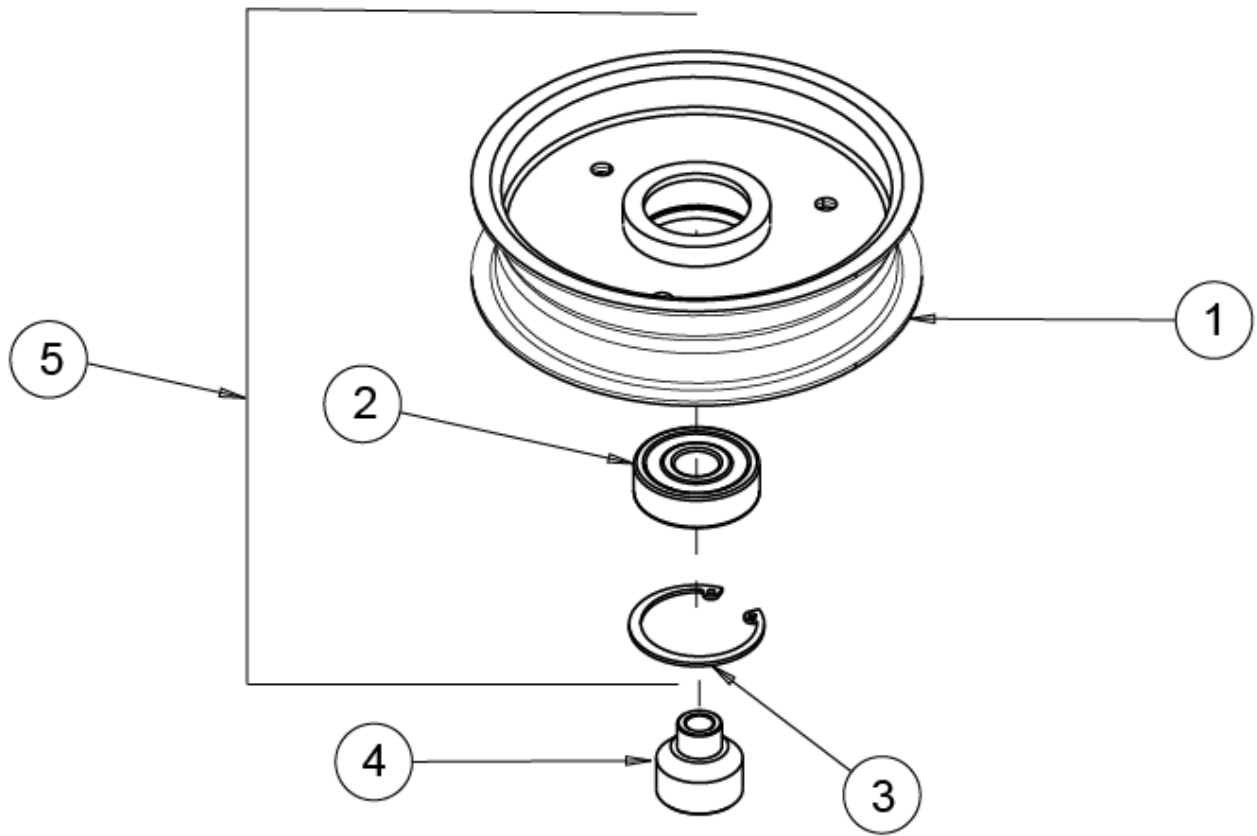

DECK IDLER

ITEM	PART NO.	DESCRIPTION
1	542137	IDLER, FLAT 150MM
2	B276-6303RS	BEARING 6303-2RS
3	B893.1-47	SNAP RING 47
4	543450	STAND-OFF, LG IDLER
5	542138	IDLER, FLAT 150MM, W/BEARING