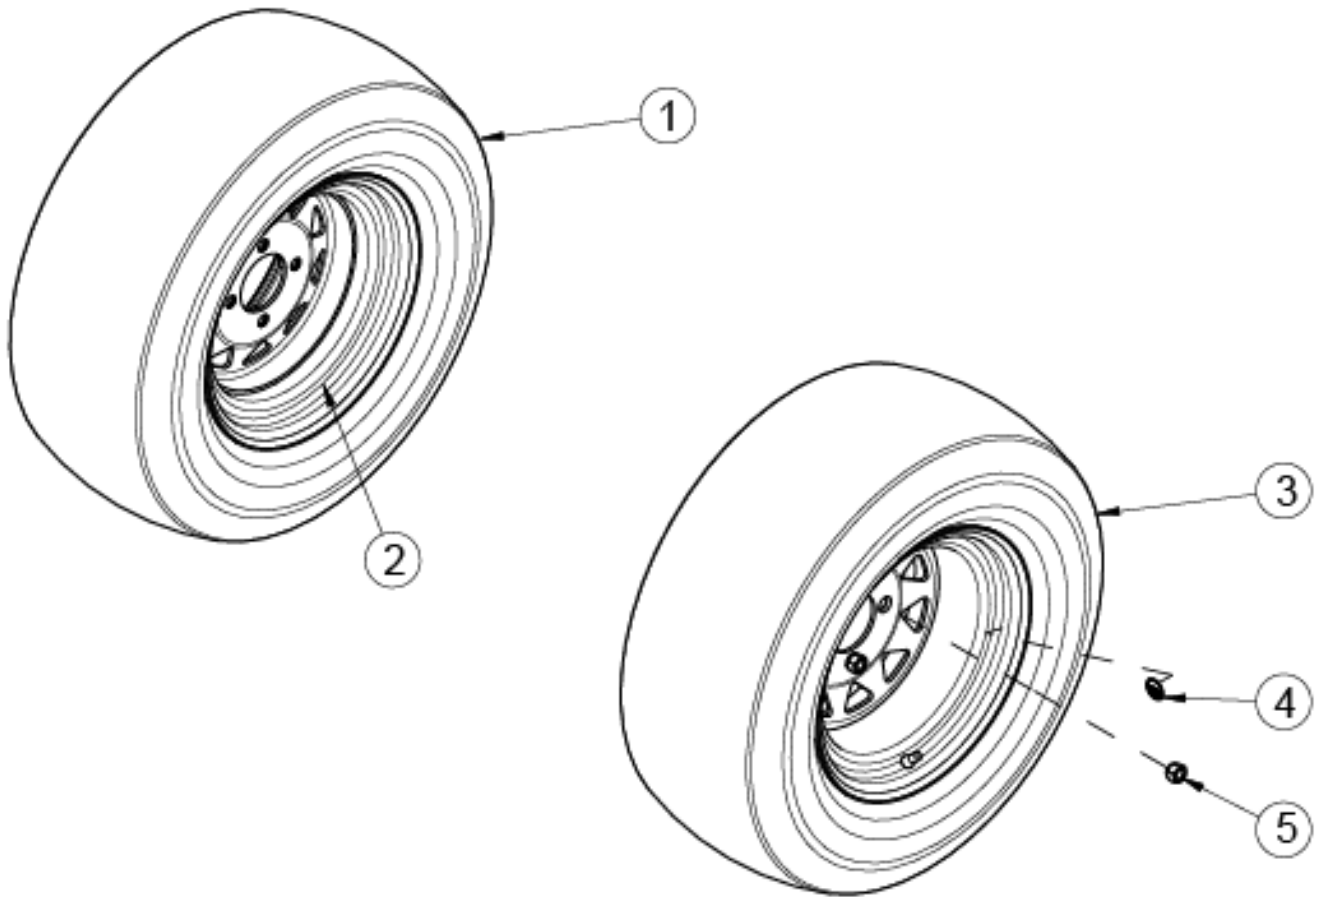

48" REAR TIRE ASSEMBLY

ITEM	PART NO.	DESCRIPTION
1	543289	ASM, WHEEL 23 X 9.5-12
2	542078	RIM, 12 X 7
3	542073	TIRE, 23 X 9.5-12
4	453390	DECAL, REAR TIRE PRESSURE
5	103023	1/2-20 X 60 T LUG NUT