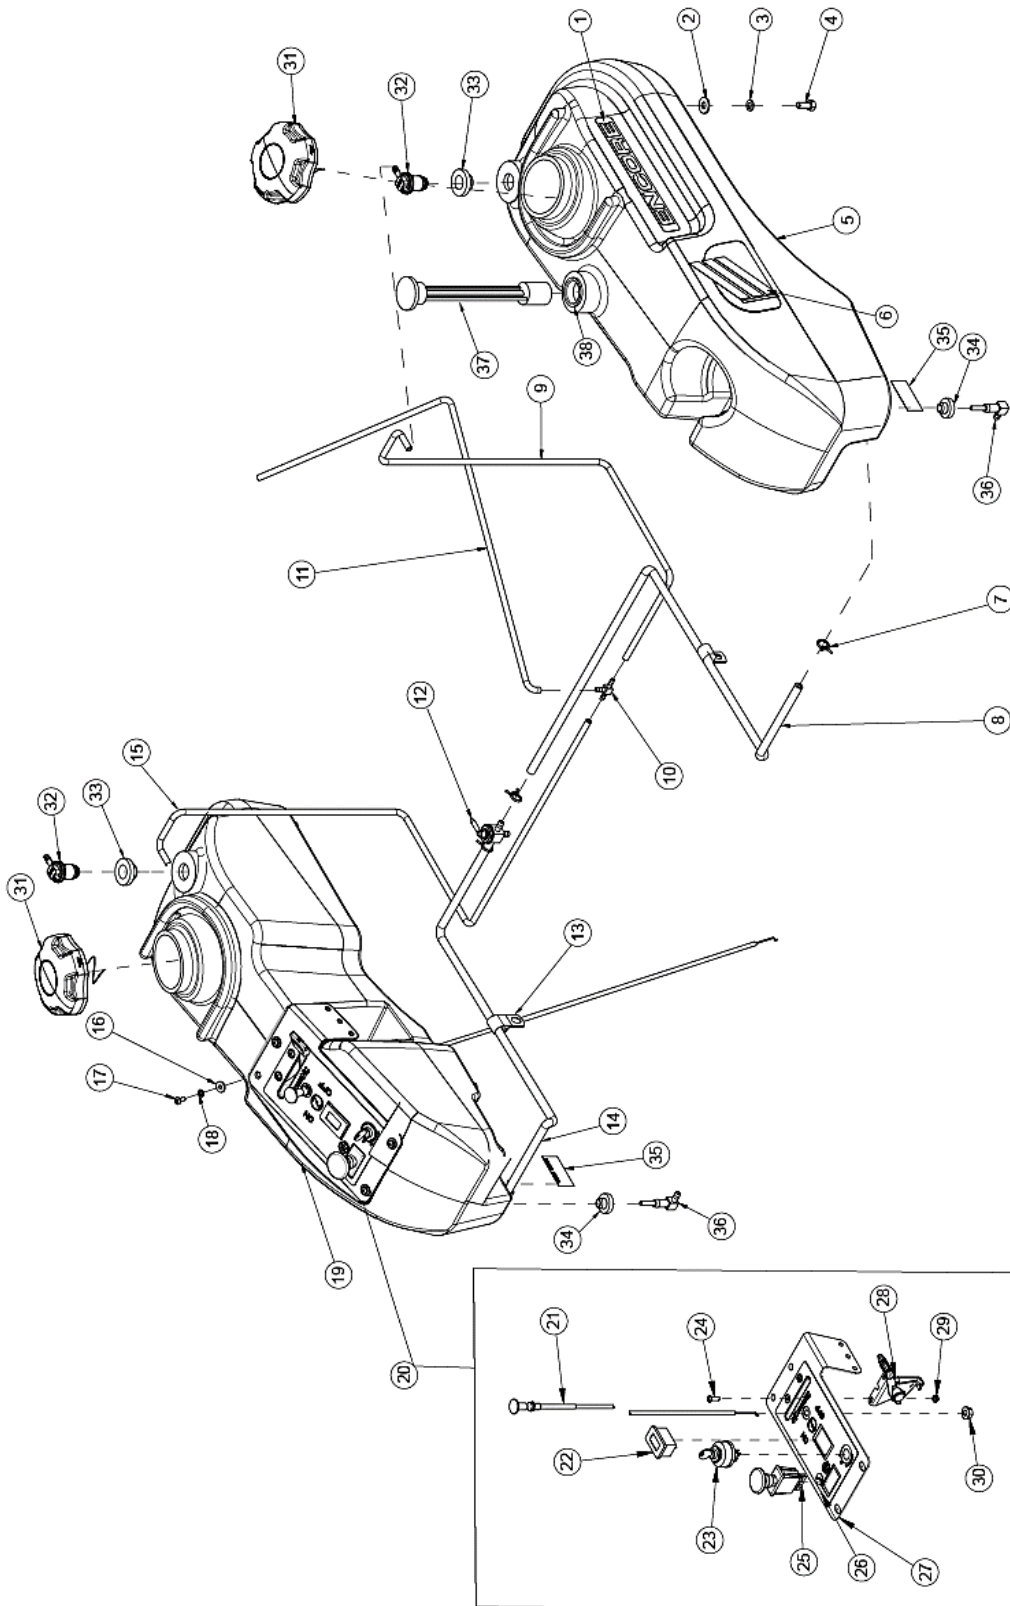

FUEL ASSEMBLY

FUEL ASSEMBLY

ITEM	PART NO.	DESCRIPTION
1	363243	SMALL ENCORE LABEL
2	105258	5/16 STD FLAT WASHER
3	105005	5/16 LOCKWASHER-HEAVY
4	100271	5/16-18 X 3/4 HHCS
5	632038	ASM, BLK FUEL TANK LP - LH
6	363265	SMALL ENCORE LOGO
7	363098	CLAMP, FUEL LINE 1/4 ID
8	633101	HOSE, FUEL 1/4 X 33"
9	633102	HOSE, VENT 3/16 X 29"
10	5204010	TEE, HOSE 3/16 ID
11	353223	HOSE, VENT 3/16 X 22"
12	583050	FUEL VALVE
13	603031	DRAIN CLAMP
14	633100	HOSE, FUEL 1/4 X 26"
15	543362	HOSE, VENT 3/16 ID X 36
16	5204044	BUSHING
17	5204045	SCREW 10-24 UNC X 1/2"
18	B861.1-5	INT TOOTH LOCKWASHER M5
19	632037	ASM, BLK FUEL TANK LP - RH
20	634055	GRP, BASIC CONTROL PANEL, CE
21	633104	CHOKE CABLE
22	453417	METER, MS HOUR
23	423027	IGNITION SWITCH
NOT SHOWN	423413	KEY, COVERED IGNITION
NOT SHOWN	423414	NUT, 5/8-32 NYLON
NOT SHOWN	423415	WASHER, INTERNAL TOOTH, LOCK
NOT SHOWN	423416	BEZEL, 5/8 NUT
24	101039	#10-24 X 5/8 MACH SCREW
25	4807005	SWITCH, PTO
26	633097-1	CONSOLE, TANK PROSUMER, BLK
27	633105	DECAL, CONTROL PANEL
28	633103	THROTTLE CABLE
29	104252	#10-24 HEX NYLOC NUT
30	109008	3/8-24 WHIZLOCK NUT
31	363413	FUEL CAP - EPA/CARB
32	593370	REMOTE VENT
33	363412	VENT VALVE GROMMET
34	533125	VALVE GROMMET - VITON
35	593457	DECAL, EPA TANK DKA
36	583183	FUEL TANK ADAPTER
37	5204046	FUEL GAUGE
38	632051	KIT, FUEL GAGE GROMMET