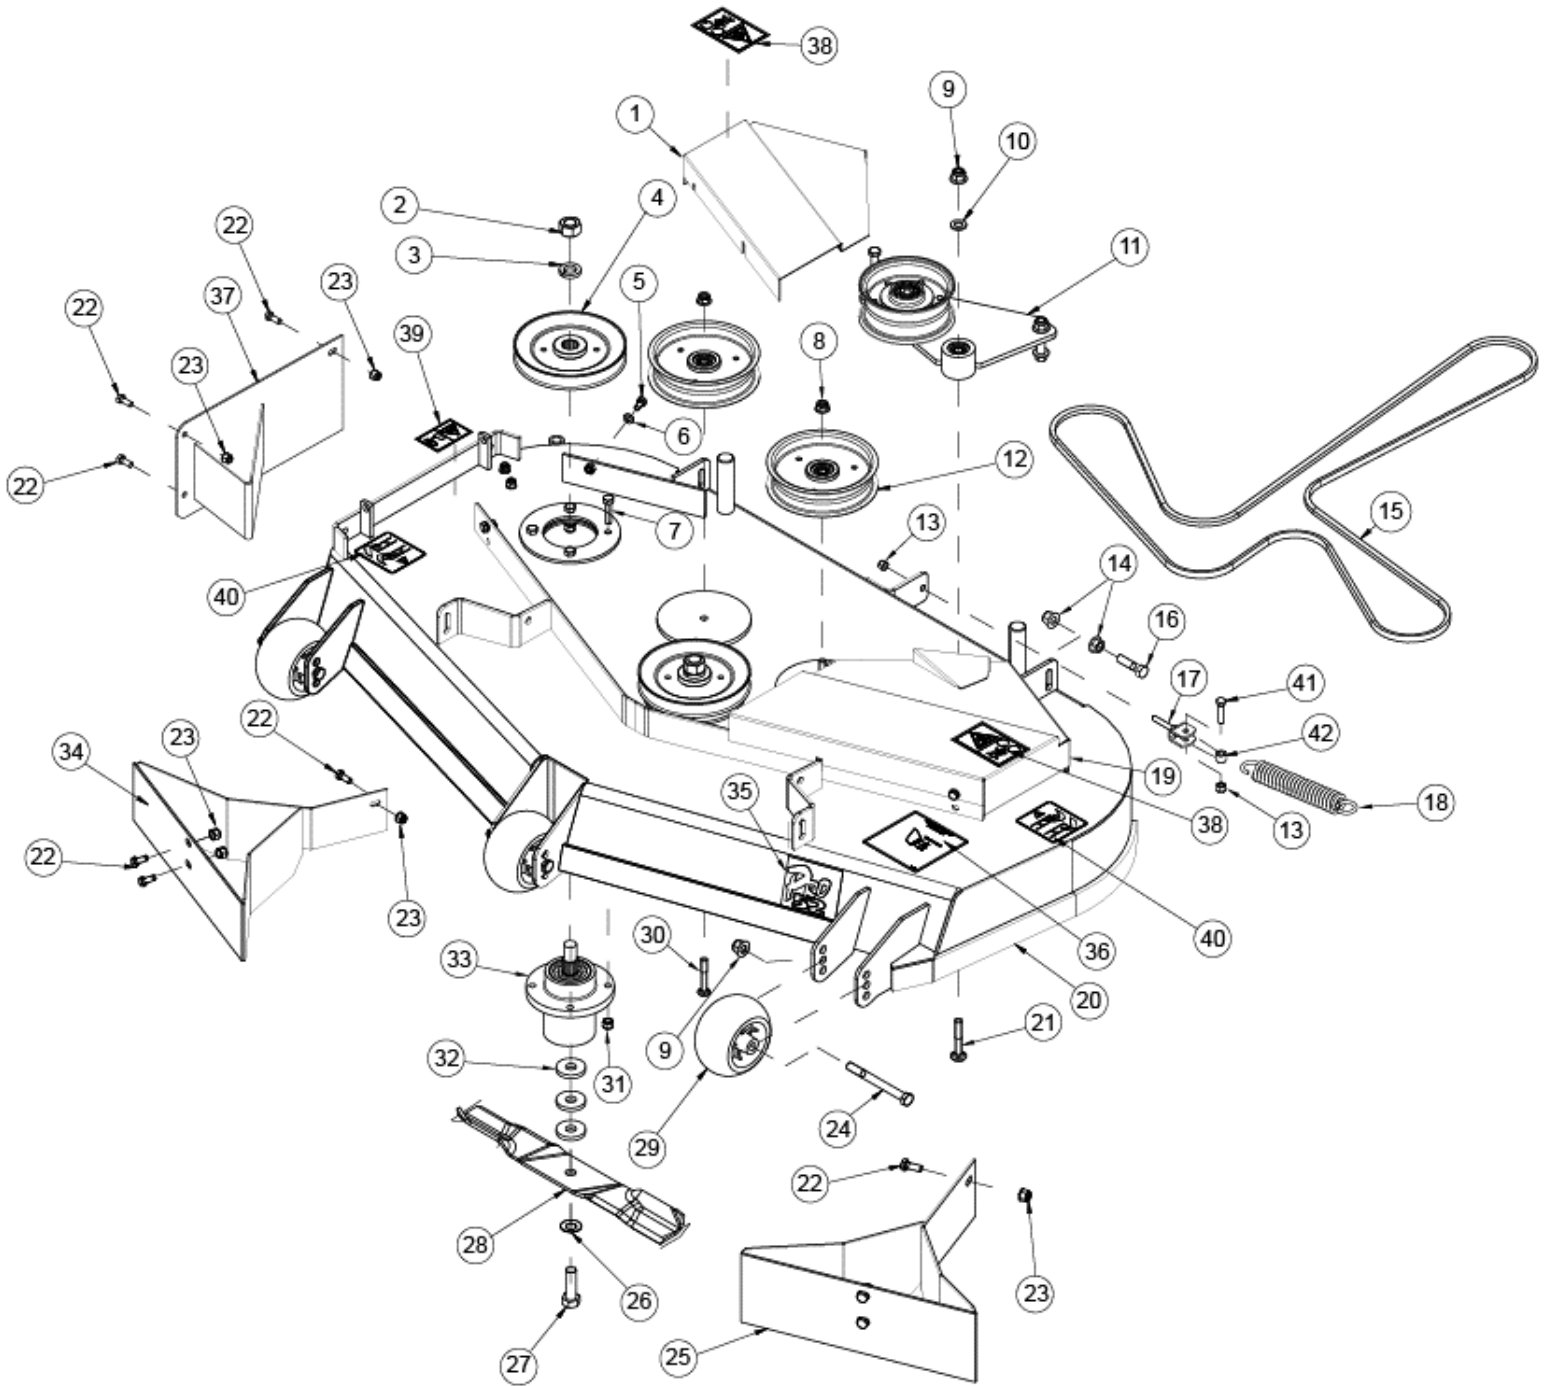

52" DECK ASSEMBLY

52" DECK ASSEMBLY

ITEM	PART NO.	DESCRIPTION
1	632108	SHIELD, RH 52 EG CE BELT W/DECALS
2	104511	3/4-16 UNF REG HEX NUT
3	105010	3/4 LOCKWASHER
4	452073	PULLEY, DECK
5	B5783-816	SCREW, HH TAP M8x16
6	B97.1-8	WASHER 8
7	100294	3/8-16 X 1-1/2 HHCS
8	B6187-10	FLANGED TOPLOCK M10
9	B6183-12	NUT, NYLOC FLANGE M12
10	B97.1-12	WASHER 12
11	632034	ASM, DECK IDLER - DETAIL ON PG 22
12	542147	ASM, 150MM FLAT IDLER W/SPACER- DETAIL ON PG 24
13	B6182-8	NUT, NYLOC M8
14	B6177-12	NUT, FLANGED M12
15	633068	BELT, DECK
16	B5782-1245	SCREW, HH M12 X 45
17	632124	ASM, YOKE
18	5207015	IDLER PULLEY SPRING
19	632107	SHIELD, LH 52 EG CE BELT W/DECALS
20	632120	ASM, 52 CE EDGE DECK W/DECALS
21	B801-1265	BOLT, CARRIAGE M12 X 65
22	B5783-820	SCREW, HH TAP M8x20
23	B6183-8	NUT, FLANGED NYLOC M8
24	B5782-12120	SCREW, HH M12 X 120
25	542084-2	WLD, MULCH 52 LH - RED
26	583108	5/8 SPRING DISC WASHER
27	100347	5/8-11 X 2 HHCS
28	823353	18" MULCHING BLADE
29	543225	ROLLER, ANTI SCALP
30	B801-1060	BOLT, CARRIAGE M10 X 60
31	104257	3/8-16 HEX NYLOC NUT
32	363382	BLADE SPACER
33	583106	BLADE SPINDLE ASSY - DETAIL ON PG 21
34	542085-2	WLD, MULCH 52 RH - RED
35	523493	PRO-52 DECAL
36	543392	DECAL, ANTI-SCALP ROLLER
37	542086-2	WLD, BLOCK PLATE 52 - RED
38	633344	DECAL, CE, SAFETY WARNING 4
39	633343	DECAL, CE, SAFETY WARNING 3
40	633341	DECAL, CE, SAFETY WARNING
41	B5783-835	SCREW, HH TAP M8X35
42	633301	BUSHING