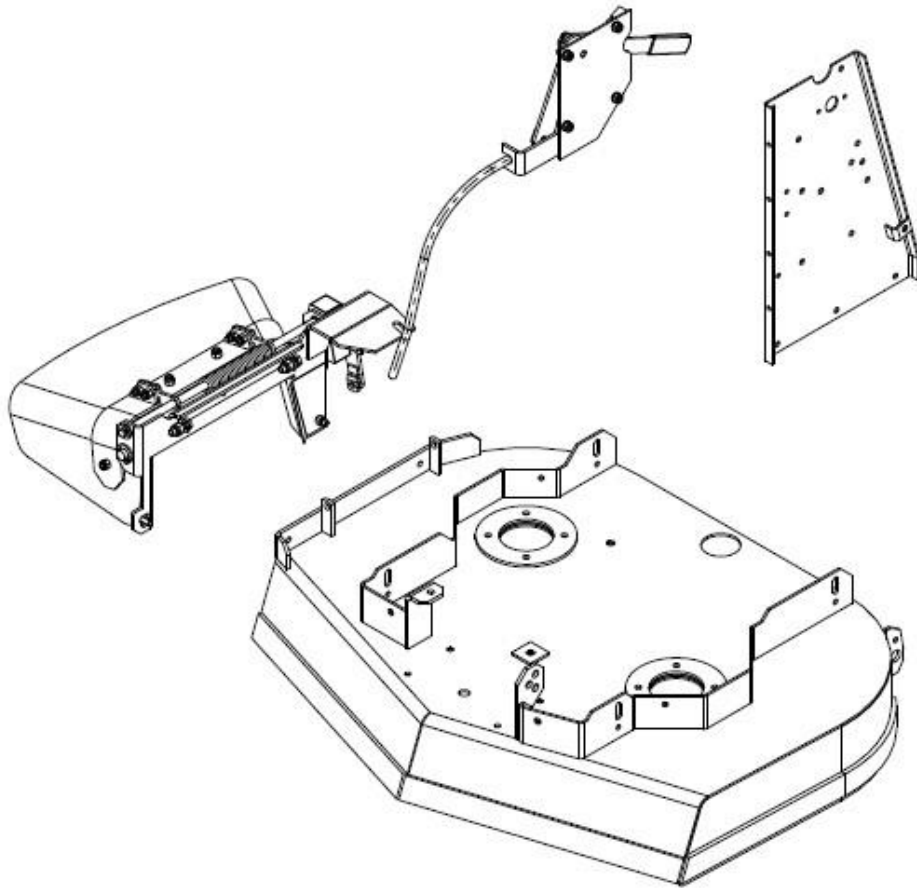

**32" & 36" COMPACT STANDON  
REMOTE DISCHARGE CHUTE (RDC)  
PARTS & INSTALL INSTRUCTION MANUAL**

---

## INSTALLATION

- 1. Remove the discharge deflector chute, (retain the hardware).**
- 2. Attach the RDC chute assembly to the discharge opening, using the retained hardware and the hardware supplied (4 plcs).**
- 3. Assemble the RDC lever to the right side of the upper frame, using hardware supplied (4 plcs).**
- 4. Attach the RDC cable to the chute assembly.**
- 5. Adjust the conduit of the cable at either end to achieve desired RDC function.**

<b>ITEM</b>	<b>PART NO.</b>	<b>DESCRIPTION</b>
1	3602666	BIG GEAR
2	3602673	BUSHING
3	3602676	BUSHING
4	3602677	BUSHING
5	3602792	GEAR
6	4806627	LEVER, GEAR SHAFT
7	5201155	COVER, GEAR
8	5201158	PLATE, GEAR SUPPORT
9	5201320	BRACKET, TORSION SPRING
10	5201330	DOOR, DISCHARGE
11	5201340	DEFLECTOR, DISCHARGE
12	462167-2	WLD, BRACKET, DOOR SUPPORT
13	463324-2	GATE, REAR RDC
14	B5782-645	HEX HD BOLT M6 X 45
15	B5783-1030	HEX HD BOLT M10 X 30
16	B5787-825	SCREW, HH FLANGE M8 X 25
17	B6182-8	NUT, NYLOC M8
18	B6182-10	NUT, NYLOC M10
19	B879-622	ROLL PIN 6 X 22
20	B879-630	ROLL PIN 6 X 30
21	B91-420	COTTER PIN, 4 X 20
22	B91-425	COTTER PIN, 4 X 25
23	B93-6	LOCKWASHER 6
24	B93-8	LOCKWASHER 8
25	B96-8	WASHER 8
26	B97.1-12	WASHER 12
27	B97.1-16	WASHER 16

ITEM	PART NO.	DESCRIPTION
1	363022	ADJ. LEVER GRIP
2	463319	CABLE, 36 SO RDC
3	3603204	COMPRESSION SPRING
4	462162-2	WLD, 36 SO RDC HANDLE BRACKET
5	462163-2	WLD, 36 SO RDC HANDLE CRANK
6	463318-1	HANDLE, 36 SO RDC
7	B2685-121618	OILITE BRONZE BEARING 12 X 16 X 18
8	B5782-845	BOLT M8 X 45
9	B5783-816	SCREW, HH TAP M8 X 16
10	B5787-816	SCREW, HH FLANGE M8 X 16
11	B6182-8	NUT, NYLOC M8
12	B6187-8	FLANGED TOPLOCK M8
13	B93-8	LOCKWASHER 8
14	B96-8	WASHER, FLAT 8
15	B97.1-8	WSHER 9