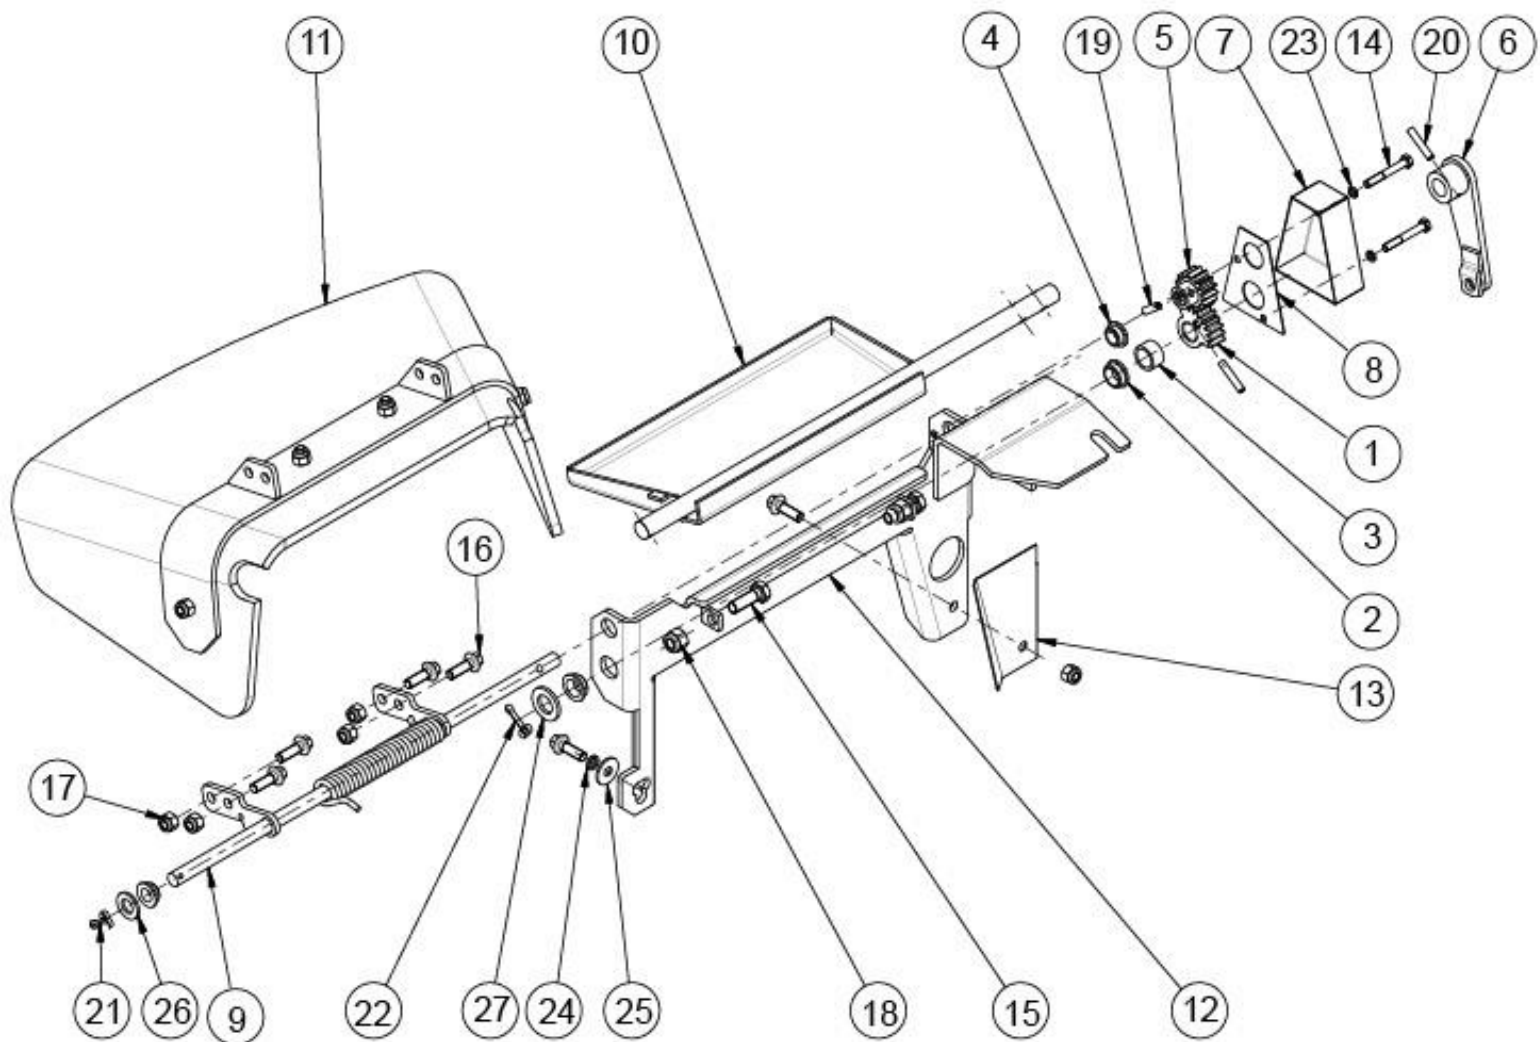

**32" & 36" COMPACT STANDON  
REMOTE DISCHARGE CHUTE (RDC)  
PARTS & INSTALL INSTRUCTION MANUAL**

---

## INSTALLATION

- 1. Remove the discharge deflector chute, (retain the hardware).**
- 2. Attach the RDC chute assembly to the discharge opening, using the retained hardware and the hardware supplied (4 plcs).**
- 3. Assemble the RDC lever to the right side of the upper frame, using hardware supplied (4 plcs).**
- 4. Attach the RDC cable to the chute assembly.**
- 5. Adjust the conduit of the cable at either end to achieve desired RDC function.**

<b>ITEM</b>	<b>PART NO.</b>	<b>DESCRIPTION</b>
1	3602666	BIG GEAR
2	3602673	BUSHING
3	3602676	BUSHING
4	3602677	BUSHING
5	3602792	GEAR
6	4806627	LEVER, GEAR SHAFT
7	5201155	COVER, GEAR
8	5201158	PLATE, GEAR SUPPORT
9	5201320	BRACKET, TORSION SPRING
10	5201330	DOOR, DISCHARGE
11	5201340	DEFLECTOR, DISCHARGE
12	462167-2	WLD, BRACKET, DOOR SUPPORT
13	463324-2	GATE, REAR RDC
14	B5782-645	HEX HD BOLT M6 X 45
15	B5783-1030	HEX HD BOLT M10 X 30
16	B5787-825	SCREW, HH FLANGE M8 X 25
17	B6182-8	NUT, NYLOC M8
18	B6182-10	NUT, NYLOC M10
19	B879-622	ROLL PIN 6 X 22
20	B879-630	ROLL PIN 6 X 30
21	B91-420	COTTER PIN, 4 X 20
22	B91-425	COTTER PIN, 4 X 25
23	B93-6	LOCKWASHER 6
24	B93-8	LOCKWASHER 8
25	B96-8	WASHER 8
26	B97.1-12	WASHER 12
27	B97.1-16	WASHER 16

ITEM	PART NO.	DESCRIPTION
1	363022	ADJ. LEVER GRIP
2	463319	CABLE, 36 SO RDC
3	3603204	COMPRESSION SPRING
4	462162-2	WLD, 36 SO RDC HANDLE BRACKET
5	462163-2	WLD, 36 SO RDC HANDLE CRANK
6	463318-1	HANDLE, 36 SO RDC
7	B2685-121618	OILITE BRONZE BEARING 12 X 16 X 18
8	B5782-845	BOLT M8 X 45
9	B5783-816	SCREW, HH TAP M8 X 16
10	B5787-816	SCREW, HH FLANGE M8 X 16
11	B6182-8	NUT, NYLOC M8
12	B6187-8	FLANGED TOPLOCK M8
13	B93-8	LOCKWASHER 8
14	B96-8	WASHER, FLAT 8
15	B97.1-8	WSHER 9