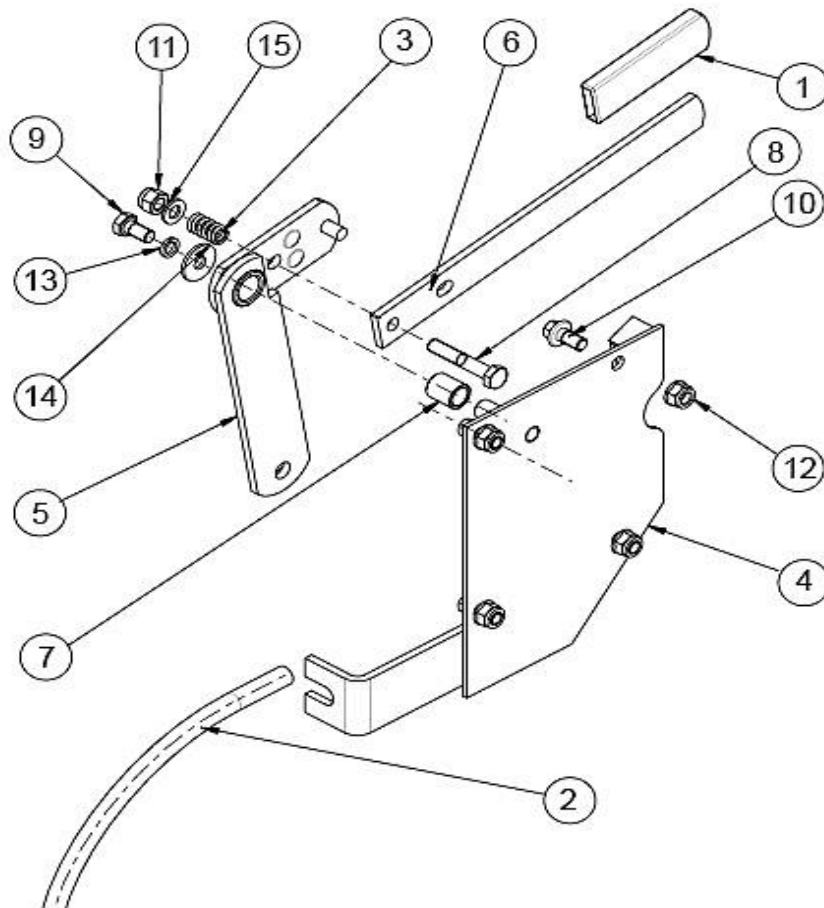

**32" & 36" COMPACT STANDON  
REMOTE DISCHARGE CHUTE (RDC)  
PARTS & INSTALL INSTRUCTION MANUAL**

---

## INSTALLATION

- 1. Remove the discharge deflector chute, (retain the hardware).**
- 2. Attach the RDC chute assembly to the discharge opening, using the retained hardware and the hardware supplied (4 plcs).**
- 3. Assemble the RDC lever to the right side of the upper frame, using hardware supplied (4 plcs).**
- 4. Attach the RDC cable to the chute assembly.**
- 5. Adjust the conduit of the cable at either end to achieve desired RDC function.**

<b>ITEM</b>	<b>PART NO.</b>	<b>DESCRIPTION</b>
1	3602666	BIG GEAR
2	3602673	BUSHING
3	3602676	BUSHING
4	3602677	BUSHING
5	3602792	GEAR
6	4806627	LEVER, GEAR SHAFT
7	5201155	COVER, GEAR
8	5201158	PLATE, GEAR SUPPORT
9	5201320	BRACKET, TORSION SPRING
10	5201330	DOOR, DISCHARGE
11	5201340	DEFLECTOR, DISCHARGE
12	462167-2	WLD, BRACKET, DOOR SUPPORT
13	463324-2	GATE, REAR RDC
14	B5782-645	HEX HD BOLT M6 X 45
15	B5783-1030	HEX HD BOLT M10 X 30
16	B5787-825	SCREW, HH FLANGE M8 X 25
17	B6182-8	NUT, NYLOC M8
18	B6182-10	NUT, NYLOC M10
19	B879-622	ROLL PIN 6 X 22
20	B879-630	ROLL PIN 6 X 30
21	B91-420	COTTER PIN, 4 X 20
22	B91-425	COTTER PIN, 4 X 25
23	B93-6	LOCKWASHER 6
24	B93-8	LOCKWASHER 8
25	B96-8	WASHER 8
26	B97.1-12	WASHER 12
27	B97.1-16	WASHER 16

ITEM	PART NO.	DESCRIPTION
1	363022	ADJ. LEVER GRIP
2	463319	CABLE, 36 SO RDC
3	3603204	COMPRESSION SPRING
4	462162-2	WLD, 36 SO RDC HANDLE BRACKET
5	462163-2	WLD, 36 SO RDC HANDLE CRANK
6	463318-1	HANDLE, 36 SO RDC
7	B2685-121618	OILITE BRONZE BEARING 12 X 16 X 18
8	B5782-845	BOLT M8 X 45
9	B5783-816	SCREW, HH TAP M8 X 16
10	B5787-816	SCREW, HH FLANGE M8 X 16
11	B6182-8	NUT, NYLOC M8
12	B6187-8	FLANGED TOPLOCK M8
13	B93-8	LOCKWASHER 8
14	B96-8	WASHER, FLAT 8
15	B97.1-8	WSHER 9