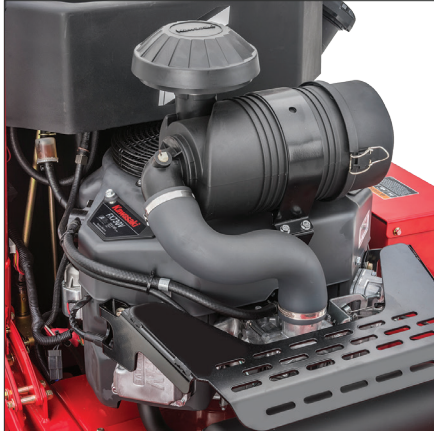

RAGE

RAGE | Kawasaki Engine

RAGE | Easy Access Height Adjustment Knob

The RAGE stand-on machine combines the flexibility and safety of a walk-behind mower with the speed and precision of a sit-down rider. The ergonomically designed, contoured operator pad and easy flip-up, shock absorbing platform are examples of the focus given to operator comfort. The RAGE will give you a professional cut without having to pay the professional price.

FEATURES

- 32", 36", 48" and 52", 60" floating deck
- Walk or ride
- Powered by Kawasaki engines
- Parker HTE transaxles on 32" and 36"
- Parker HTJ tranaxles in 48", 52", and 60"
- Fold up operator platform to convert to walk-behind and easy storage
- Height adjustment knob for a precise cut
- Remote Discharge Control (RDC) is an option on 32" and 36" models

WIDTH	32"	36"
MODEL	ER32FS600VL	ER36FS600VL
LENGTH	67.5"	67.5"
WIDTH	45"	48"
WIDTH W/ DEFLECTOR UP	37.4"	40"
WHEELBASE	31.5"	34.5"
WHEEL TRACK WIDTH	25"	26.5"
WEIGHT	690 lbs	700 lbs
FRONT TIRES	11 - 4.0 x 5 smooth	11 - 4.0 x 5 smooth
REAR TIRES	18 - 7.50 x 10 turf	18 - 8.50 x 10 turf
DECK MATERIAL	8 ga. Steel	8 ga. Steel
CUT WIDTH	32	36
CUTTING HEIGHTS	1.5" - 5"	1.5" - 5"
PTO	Electric	Electric
FUEL CAPACITY	4.5	4.5
ENGINE BRAND	KAW	KAW
ENGINE HP	18	18
FORWARD SPEED	8 mph	8 mph
POWERED REVERSE	Yes	Yes
BLADES	2 - 16"	2 - 18"
TRANSMISSION	Parker HTE	Parker HTE