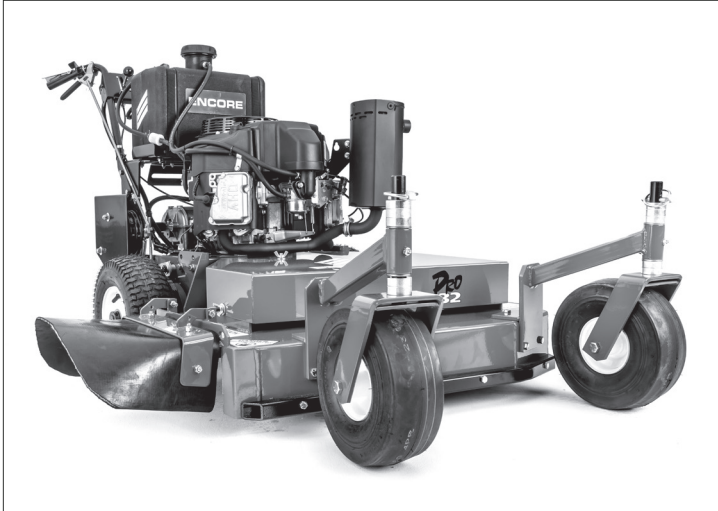

Get smart design, tough construction, an even cut and great value with Encore's Premier Belt Series. There is a size for every job with 32", 36" and 48" deck options—with large rear tires for maximum traction and heavy duty front casters for maneuverability.

FEATURES

- Positive locking band brakes on belt drives
- 5.0 MPH forward speed
- 4-gallon fuel capacity
- Sharp turning radius trimming ability
- 3-year limited parts and labor warranty
- 10-year limited deck warranty
- Kawasaki FS Series

WIDTH	32"	36"	48"
MODEL	EW32FS481V	EW36FS481V	EW48FS481V
LENGTH	73"	73"	73"
WIDTH	43.5"	47"	59.5"
WIDTH W/ DEFLECTOR UP	33"	36.5"	49"
WHEELBASE	31"	35"	35"
WHEEL TRACK WIDTH	26.5"	28.5"	35"
WEIGHT	432 lbs	452 lbs	512 lbs
FRONT TIRES	4.10 - 3.50 x 4 smooth	4.10 - 3.50 x 4 smooth	4.10 - 3.50 x 4 smooth
REAR TIRES	13 - 5.00 x 6	13 - 6.50 x 6	13 - 6.50 x 6
DECK MATERIAL	10 ga. Steel	10 ga. Steel	10 ga. Steel
CUT WIDTH	32	36	48
CUTTING HEIGHTS	1" - 4"	1" - 4"	1" - 4"
PTO	Electric	Electric	Electric
FUEL CAPACITY	4	4	4
ENGINE BRAND	KAW	KAW	KAW
ENGINE HP	14.5	14.5	14.5
FORWARD SPEED	5 mph	5 mph	5 mph
POWERED REVERSE	Yes	Yes	Yes
BLADES	2 - 16"	2 - 18"	3 - 16.25"
TRANSMISSION	5-Speed Peerless w/ Reverse	5-Speed Peerless w/ Reverse	5-Speed Peerless w/ Reverse

BELT SERIES | Front View