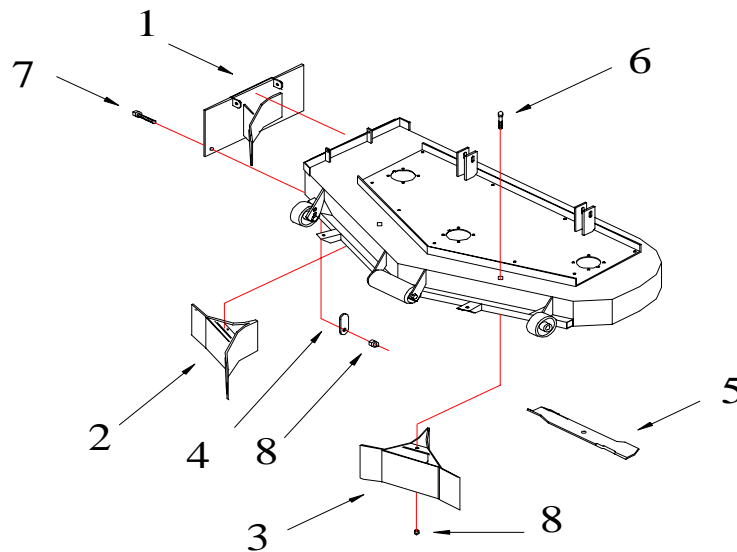

Z52 Mulch Kit (part # 521014)

Installation Diagram

#	Part #	Qty	Part Name
1	522136	1	Discharge Cover Plate
2	522166	1	RH Mulch Baffle
3	522168	1	LH Mulch Baffle
4	363297	1	Self-Forming Clip
5	823353	3	18" Mulch Blade
6	107503	2	5/16-18 x 3/4 Carr. Bolt
7	100273	1	5/16-18 x 1 HHCS
8	104256	3	5/16-18 Nyloc Nut