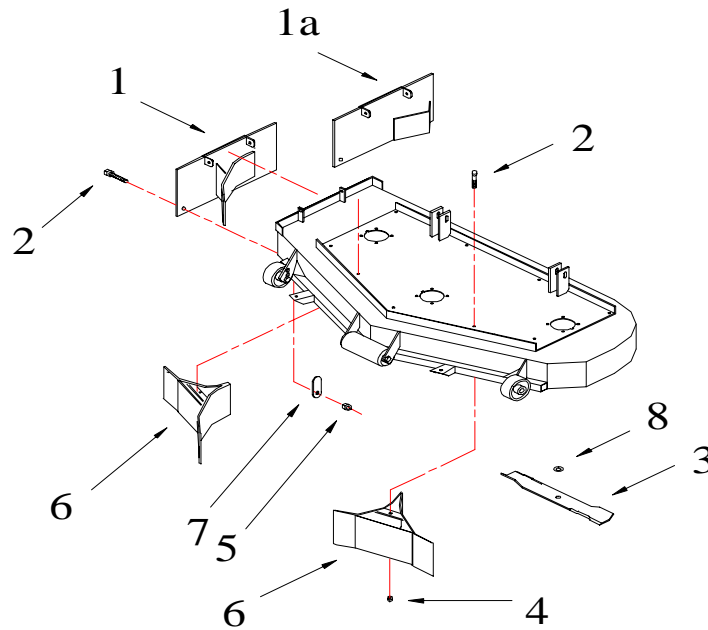

**Z42 Mulch Kit (part # 421002)**  
 and  
**Z48 Mulch Kit (part # 481018)**

**Installation Diagram**

#	Part #	Qty	Part Name
1	482035	1	Mulch Cover Plate (Z48 All) & (Z42 Serial #'s 24732 and above)
1a	422074	1	Mulch Cover Plate (Z42 Serial #'s 24731 and below)
2	100273	3	5/16-18 x 1 HHCS
3	423173	3	Mulch Blade (Z42)
	483049	3	Mulch Blade (Z48)
4	104256	2	5/16-18 Nyloc Nut
5	109001	1	5/16-18 Whizlock Nut
6	422072	2	Mulch Baffle
7	363297	1	Self-Forming Clip
8	109025	3	5/8 Heavy Washer