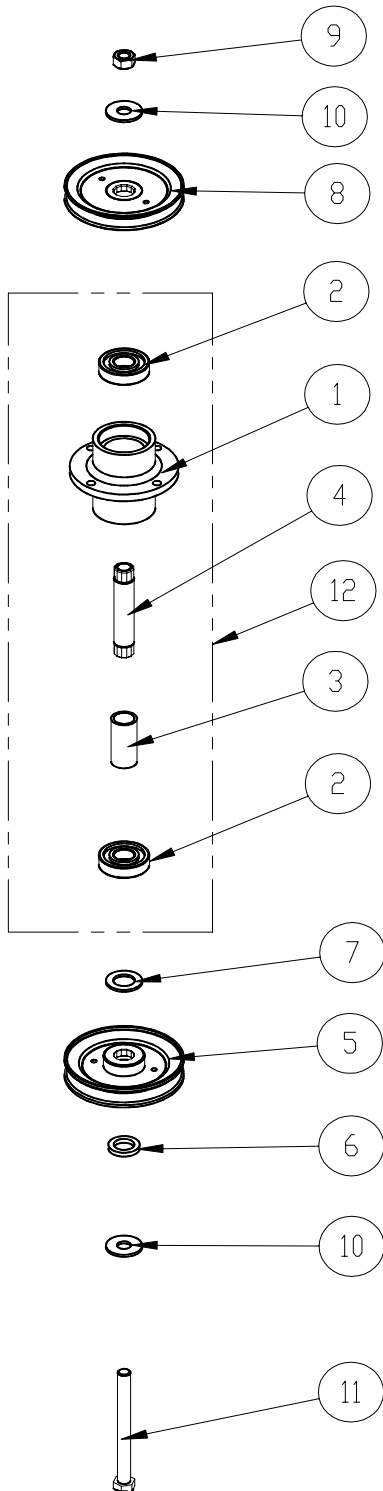

Z34 Jackshaft Assembly

Item #	Qty	Part #	Description
1	1	363380	Spindle Housing
2	2	363350	Spindle Bearing
3	1	583113	Bearing Spacer Tube
4	1	343030	Spindle Shaft
5	1	483078	5.75 Hex Pulley
6	1	343128	Pulley Washer
7	1	363121	Wheel Washer
8	1	343126	5-3/4 Hex Pulley
9	1	104261	5/8-11 Hex Nut
10	2	109025	5/8 Heavy Flat Washer
11	1	100348	5/8-11 x 7 HHCS
12	1	343029	Jackshaft Spindle Assy