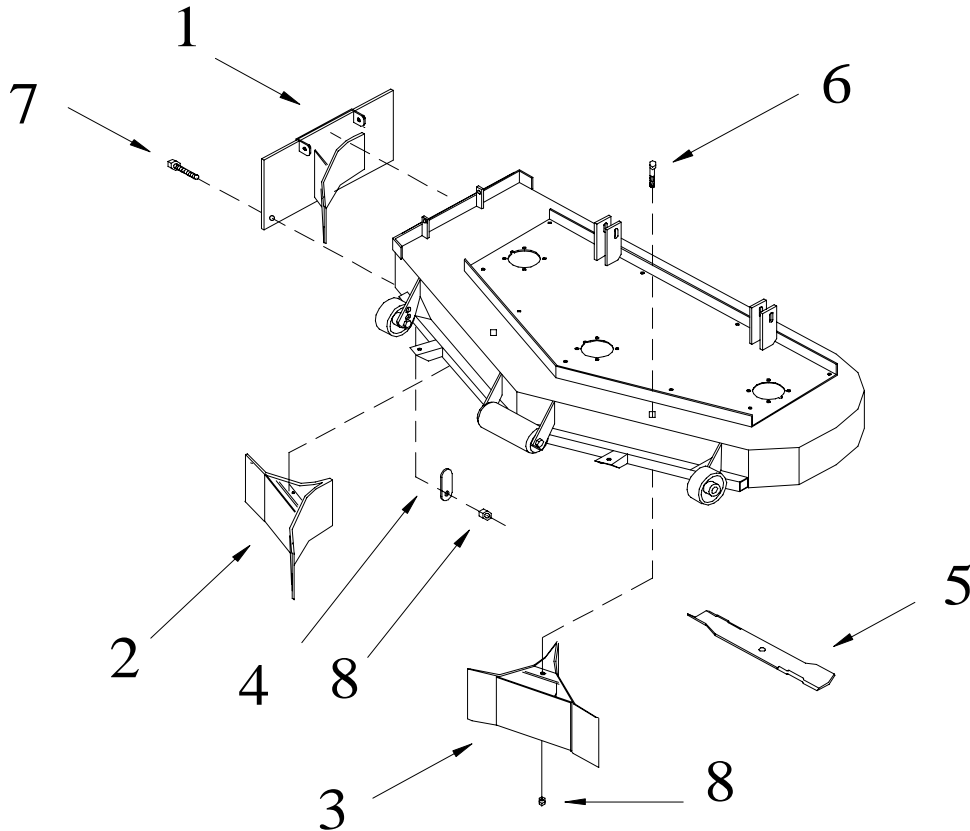

# X52 Mulch Kit (part # 521014)

PRIOR TO SERIAL # 53138

## Installation Diagram

#	Part #	Qty	Part Name
1	522136	1	Discharge Cover Plate
2	522166	1	RH Mulch Baffle
3	522168	1	LH Mulch Baffle
4	363297	1	Self-Forming Clip
5	823353	3	18" Mulch Blade
6	107503	2	5/16-18 x 3/4 Carr. Bolt
7	100273	1	5/16-18 x 1 HHCS
8	104256	3	5/16-18 Nyloc Nut