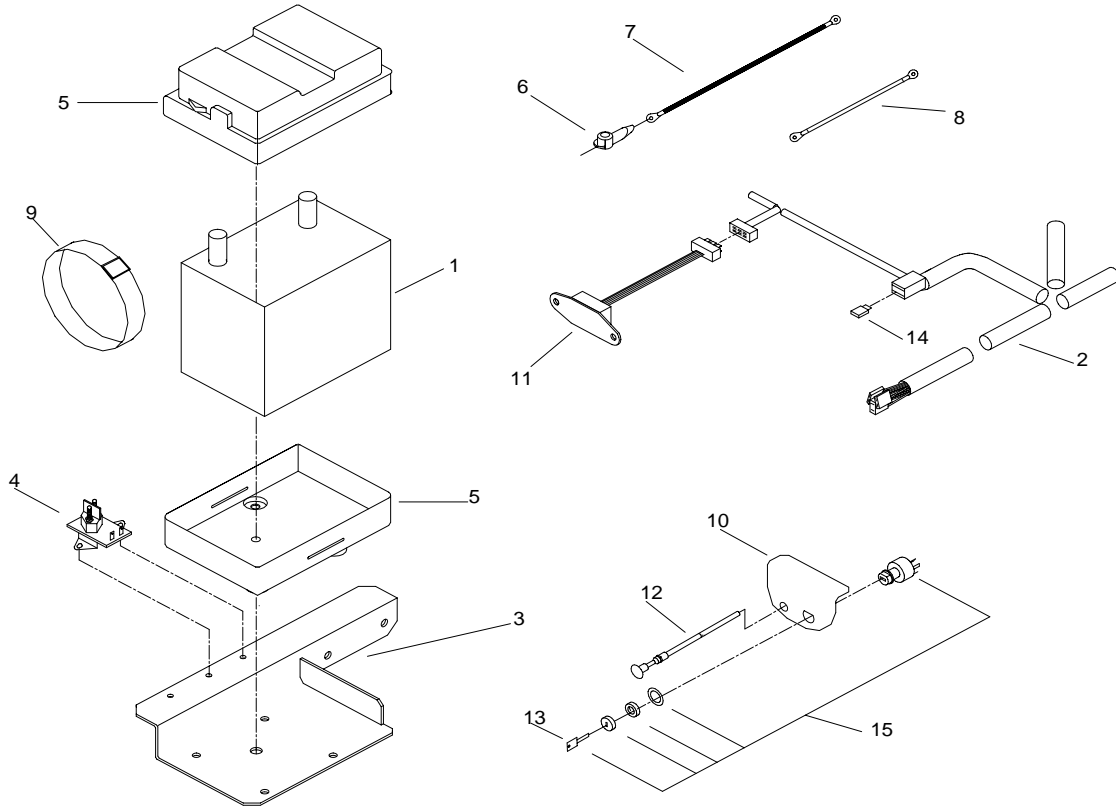

Electric Start Parts for Encore Walk-Behind Units

Parts List

#	Part #	Qty	Description
1	423142	1	Battery
2	363344	1	Wire Harness
3	322017	1	Battery Mount Brkt.
4	423017	1	Starter Relay
5	363345	1	Battery Case Set
6	423158	3	Terminal Insulator
7	423118	1	Negative Cable
8	423116	1	Positive Cable - Short
	423117	1	Positive Cable - Long
9	363349	1	Battery Belt
10	363341	1	Switch Angle
11	423030	1	Safety Module
12	423153	1	Choke Cable (Vanguard)
	523027	1	Choke Cable (12hp)
13	423209	1	Service Ignition Key
14	423145	1	20 amp Fuse
15	423027	1	Ignition Switch Assy