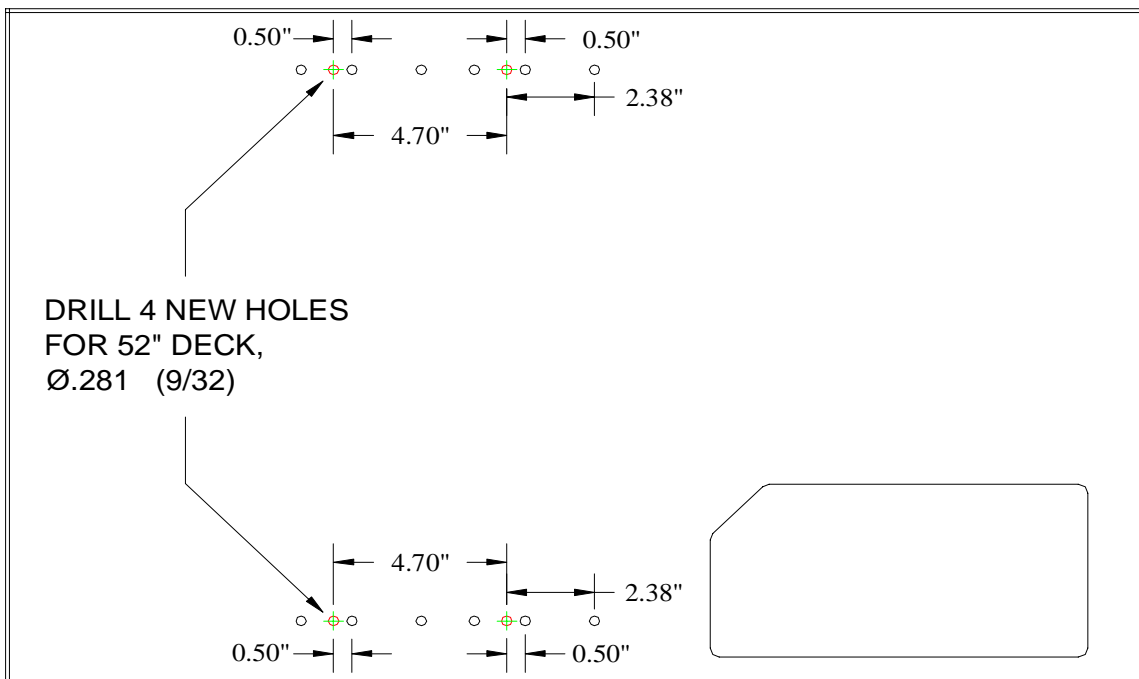

SERVICE BULLETIN

Date:

Number: SB9608-06

Subject: 52" Walk-Behind mower Grass Catcher, part # 151001

Details: The backplate that mounts to the machine must have additional holes drilled into it so the discharge opening will line up. Refer to drawing below for location of new additional holes.

Diagram of Walk-Behind Grass Catcher Backplate

Thank you,
Encore Service Department