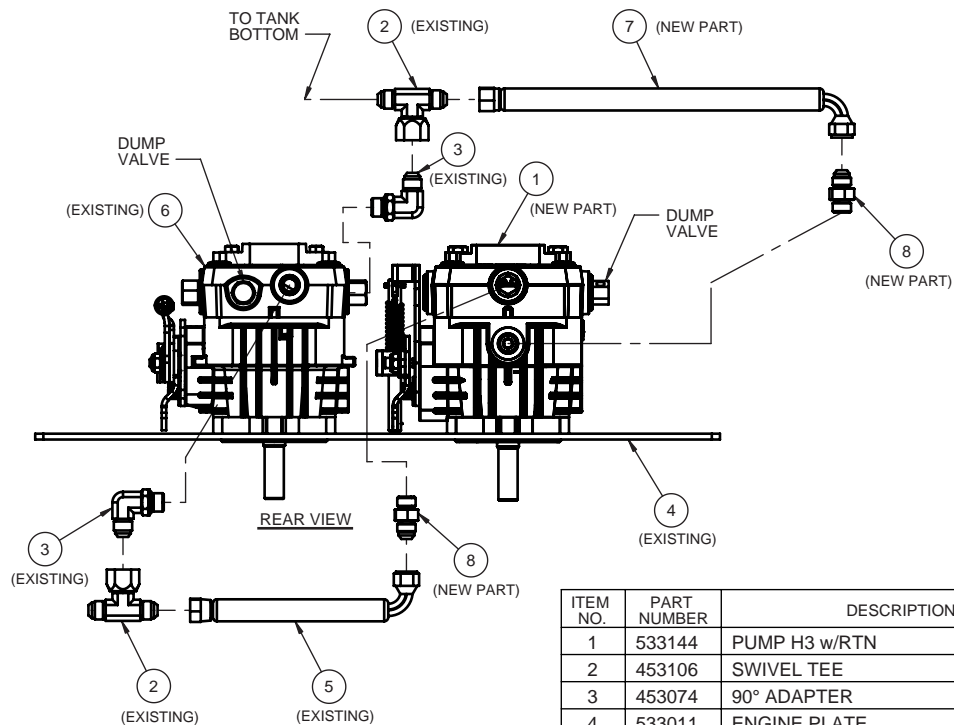

RH PUMP CHANGE TO 533144 FROM 533079

NOTE:
 MUST ORDER
 QTY (1) 583241 (HOSE)
 QTY (1) 533144 (PUMP)
 QTY (2) 623463 (STRAIGHT ADAPTER)

ITEM NO.	PART NUMBER	DESCRIPTION	QTY.
1	533144	PUMP H3 w/RTN	1
2	453106	SWIVEL TEE	2
3	453074	90° ADAPTER	2
4	533011	ENGINE PLATE	1
5	453127	PUMP TO PUMP FEED LINE	1
6	533079	PUMP w/RTN - PARKER	1
7	583241	PUMP TO PUMP FEED LINE	1
8	623463	ADPT, STR 9/16-18 TO #6M 6400-6-6	2