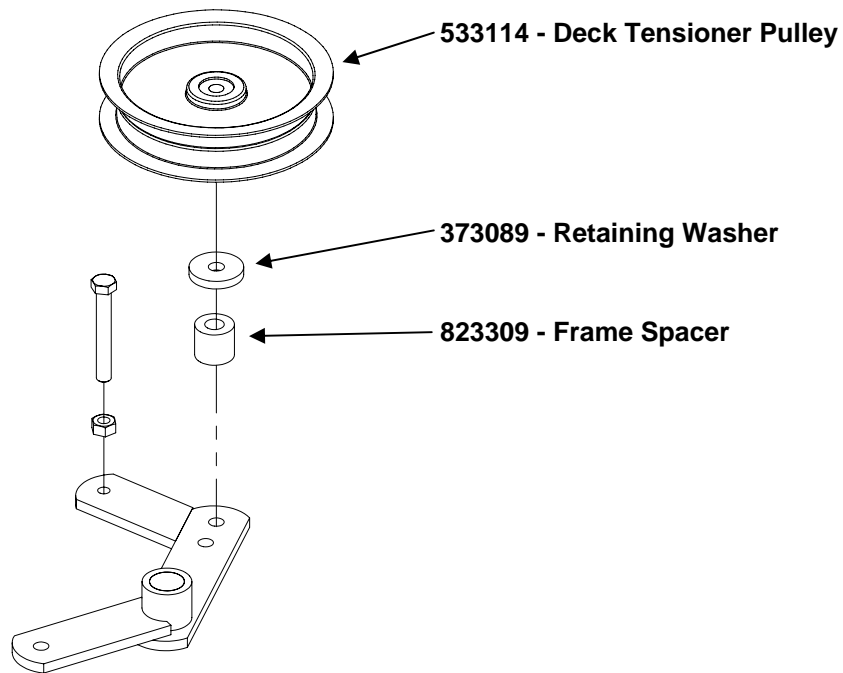

SERVICE BULLETIN

Date: 8/24/2005

Number: SB0505

Subject: Deck Tensioner on 52K23X

Details: Encore 52K23X units with serial # 51622 and above now have a different tensioner pulley installed on the deck assembly. Please make note of the new tensioner assembly and part # changes as shown in the diagram below.

Please make note of these new parts and part numbers in your 52K23X illustrated parts manual.