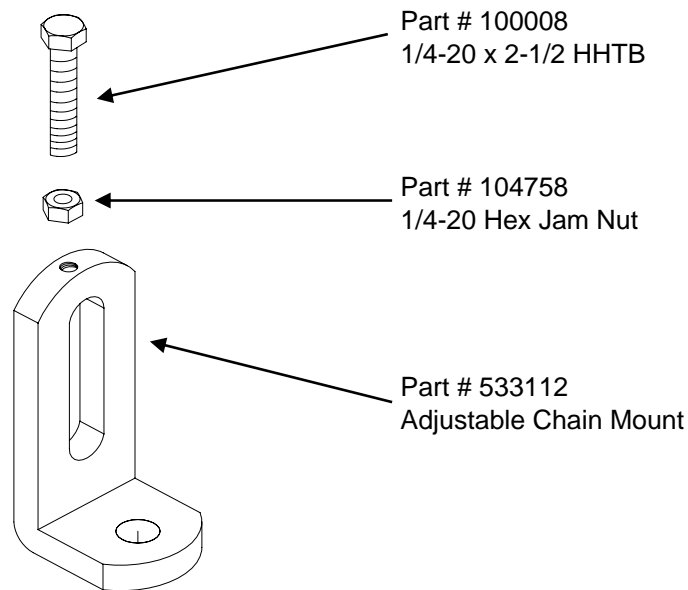

# SERVICE BULLETIN

**Date:** 8/5/2004

**Number:** SB0504

**Subject:** Adjustable Chain Mounts for 52K23X

---

---

**Details:** The Deck Lift Angle, part # 423358, on the Encore X-treme 52K23X is being replaced with the Adjustable Chain Mount, part # **533112**, on units with serial # 51622 and above. The Adjustable Chain Mount will be assembled with a 1/4" bolt and a 1/4" jam nut to make the new mount adjustable.

Below is a diagram showing the new Adjustable Chain Mount assembly.

Please note these changes in your Encore X-treme 52K23X illustrated parts manual.