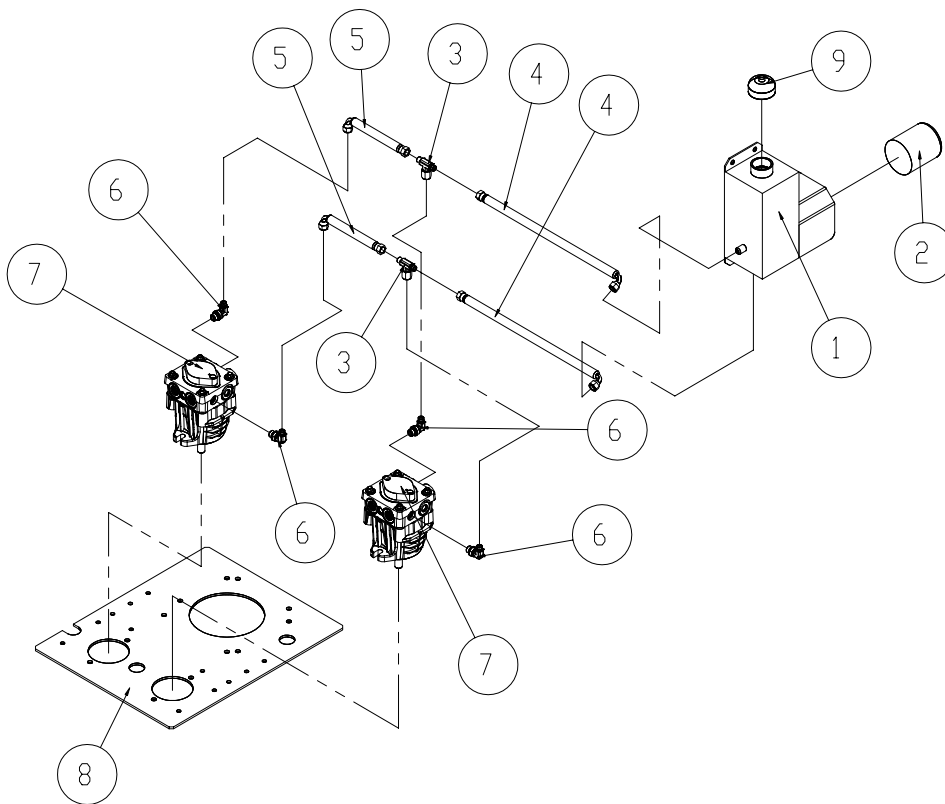

# SERVICE BULLETIN

**Date:** 10/18/2004

**Number:** SB0405

**Subject:** New hydro pumps on Premier Series Hydro Walk-Behinds.

**Details:** A new BDP-10A hydraulic pump and reservoir is now being used on all Encore Premier Series HydroPro Walk-Behind units with serial # 47238 or above. The recommended oil to use is a high quality Mobile 1 - 15w50 synthetic oil. Below is a diagram and associated parts list for the new hydro pumps and corresponding hydraulic lines and reservoir.

Item #	Qty	Part #	Description
1	1	423307	Oil Tank
2	1	423361	Oil Filter
3	2	453106	Swivel Tee
4	2	453168	Pump to Pump Feed Line
5	2	453127	Pump to Pump Feed Line
6	1	453074	90 Degree Adapter
7	2	453166	BDP-10A Pump
8	1	XXXXXX	Engine Deck
9	1	583406	Oil Tank Cap