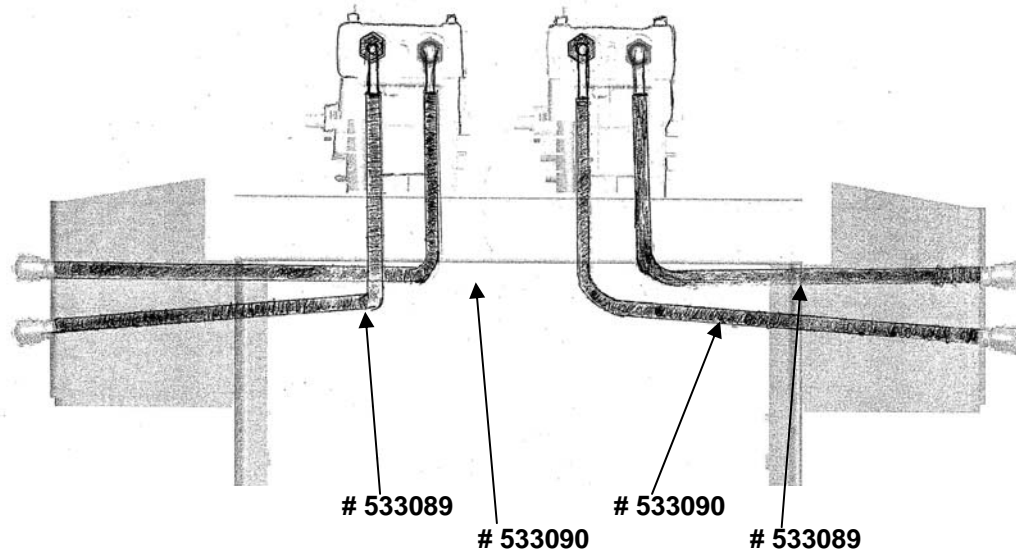

SERVICE BULLETIN

Date: 12/15/2006

Number: SB0306

Subject: Part # 533113 Hose (X-treme) is no longer available

Details: When replacing Part # 533113 Hose you will need to order Part # 533090 Inside Line (length 22.5") and Part # 533089 Outside Line (length 20.81"). Please make this change in your X-treme Parts Manuals.

Subject: Part # 423272 X-treme Pump Belt

Details: When replacing the Pump Belt on X-treme units you must now use Part # 533088 Pump Belt. Please make this change in your X-treme Parts Manuals Only.