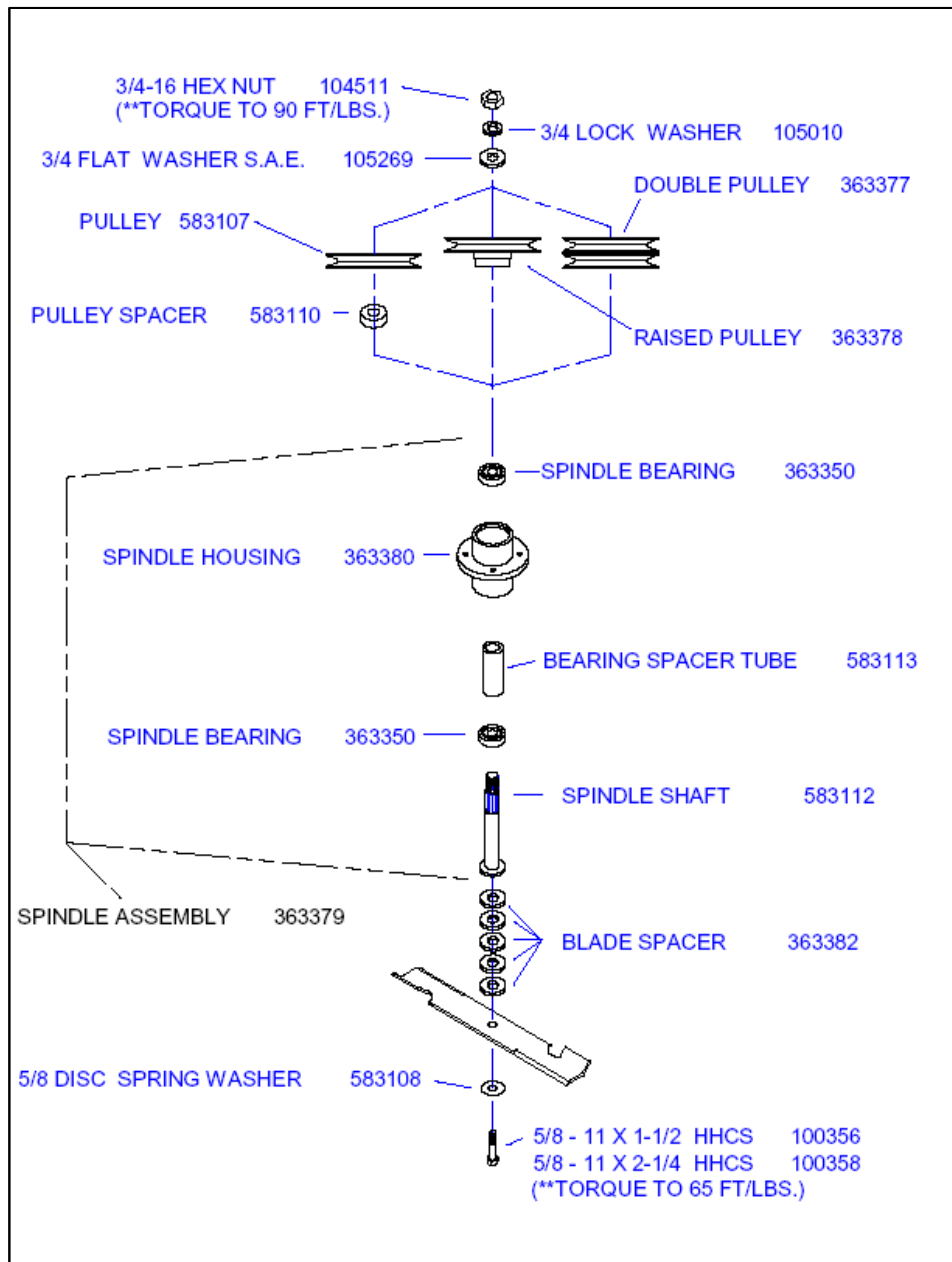

# SERVICE BULLETIN

Date: 12/15/2006

Number: SB0106

Subject: Blade Spindle Housing Part # 362044 is no longer available.

**Details:** When ordering replacement Blade Spindles you must now order Part #363379. You must also order the blade bolt, blade spacer, drive pulley, washer, lock washer and retaining nut. When replacing the spindles on a 48" unit you will need to order parts according to the spindle being replaced. Please refer to side bar below for parts listings.

Qty.	Part #
1	104511
1	105010
1	105269
1	363378
1	363379
3	363382
1	100358
48" Right (discharge)	
1	104511
1	105010
1	105269
1	363378
1	363379
3	363382
1	583108
1	100358
48" center	
1	104511
1	105010
1	105269
1	363377
1	363379
3	363382
1	583108
1	100358
48" Left	
1	104511
1	105010
1	105269
1	583107
1	583110
1	363379
3	363382
1	583108
1	100358