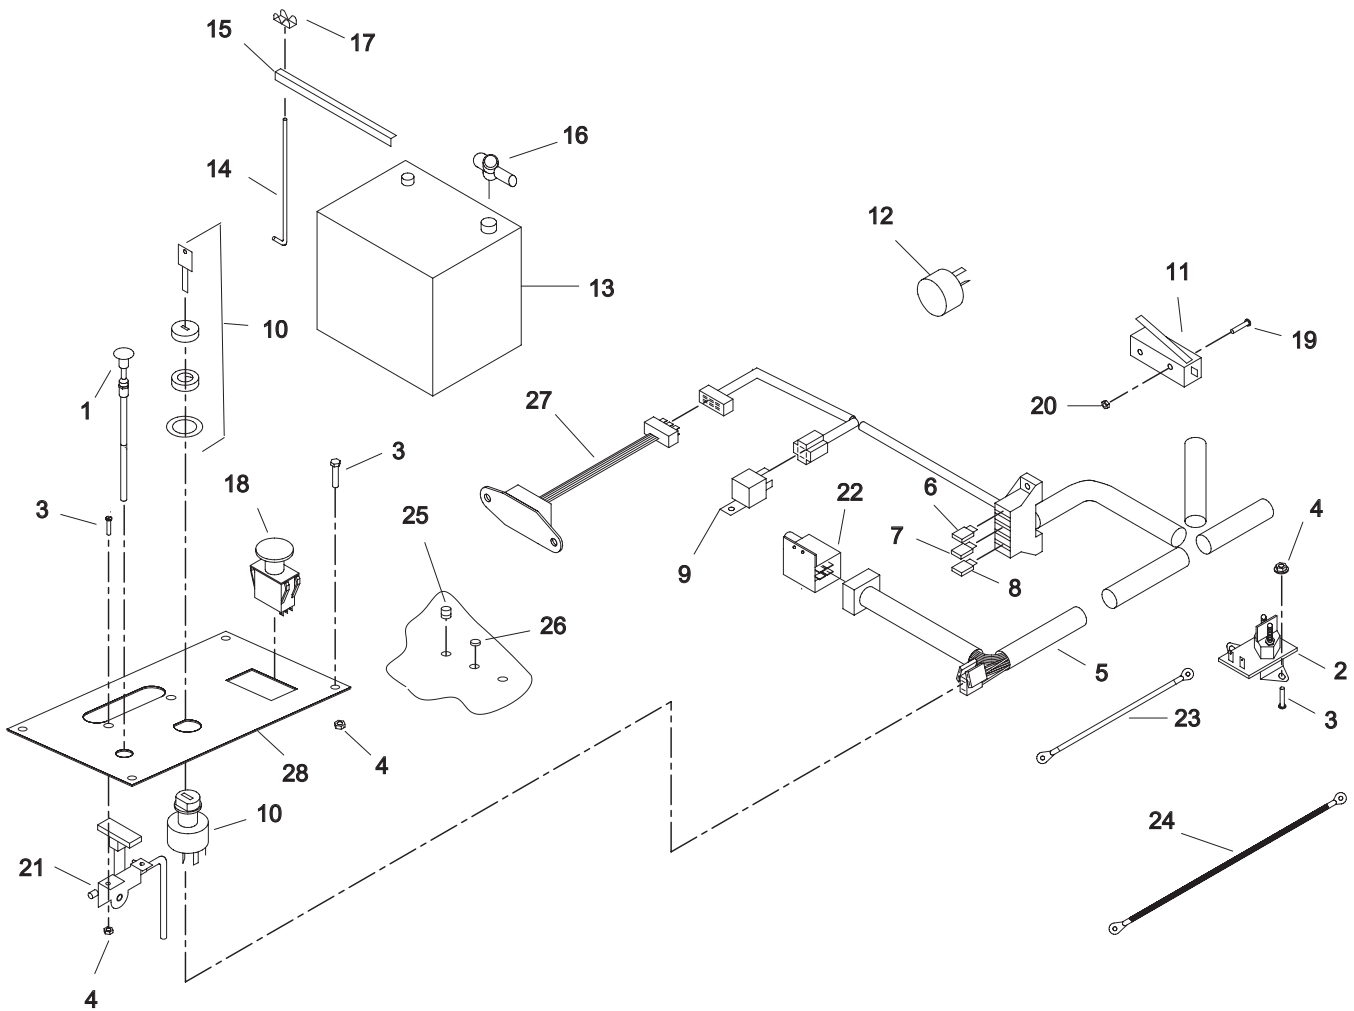

ELECTRICAL SECTION

#	PART NUMBER	QTY.	DESCRIPTION	#	PART NUMBER	QTY.	DESCRIPTION
1	453153	1	CHOKE CABLE	15	423011	1	HOLD DOWN ANGLE
	523037	1	CHOKE CABLE*	16	423158	3	TERMINAL INSULATOR
2	423017	1	STARTER RELAY*		823199	1	BATTERY BOOT
3	101039	8	#10 - 24 X 5/8" MACHINE SCREW	17	109017	2	1/4"-20 WING NUT
4	104252	8	#10-24 NYLOCK NUT	18	523031	1	PTO SWITCH
5	823122	1	WIRE HARNESS*	19	101252	2	#5-40 X 1" SCREW
	823121	1	WIRE HARNESS**	20	104520	2	#5-40 NUT
6	523145	1	20 AMP FUSE	21	823195	1	THROTTLE CABLE
7	523146	1	15 AMP FUSE	22	523034	1	PARK BRAKE SWITCH
8	523147	1	10 AMP FUSE	23	823196	1	POSITIVE CABLE**
9	523042	2	RELAY**		423117	2	POSITIVE CABLE*
10	423027	1	IGNITION SWITCH	24	823197	1	NEGATIVE CABLE
11	823193	1	NEUTRAL SWITCH	25	523036	3	WARNING LIGHT
12	823194	1	ALARM	26	823308	1	FENDER PLUG
13	423142	1	BATTERY	27	423030	1	SAFETY MODULE*
14	423172	2	BATTERY HOLD DOWN	28	823116	1	CONTROL PANEL

(*) KOHLER ENGINE ONLY
(**) KAWASAKI ENGINE ONLY