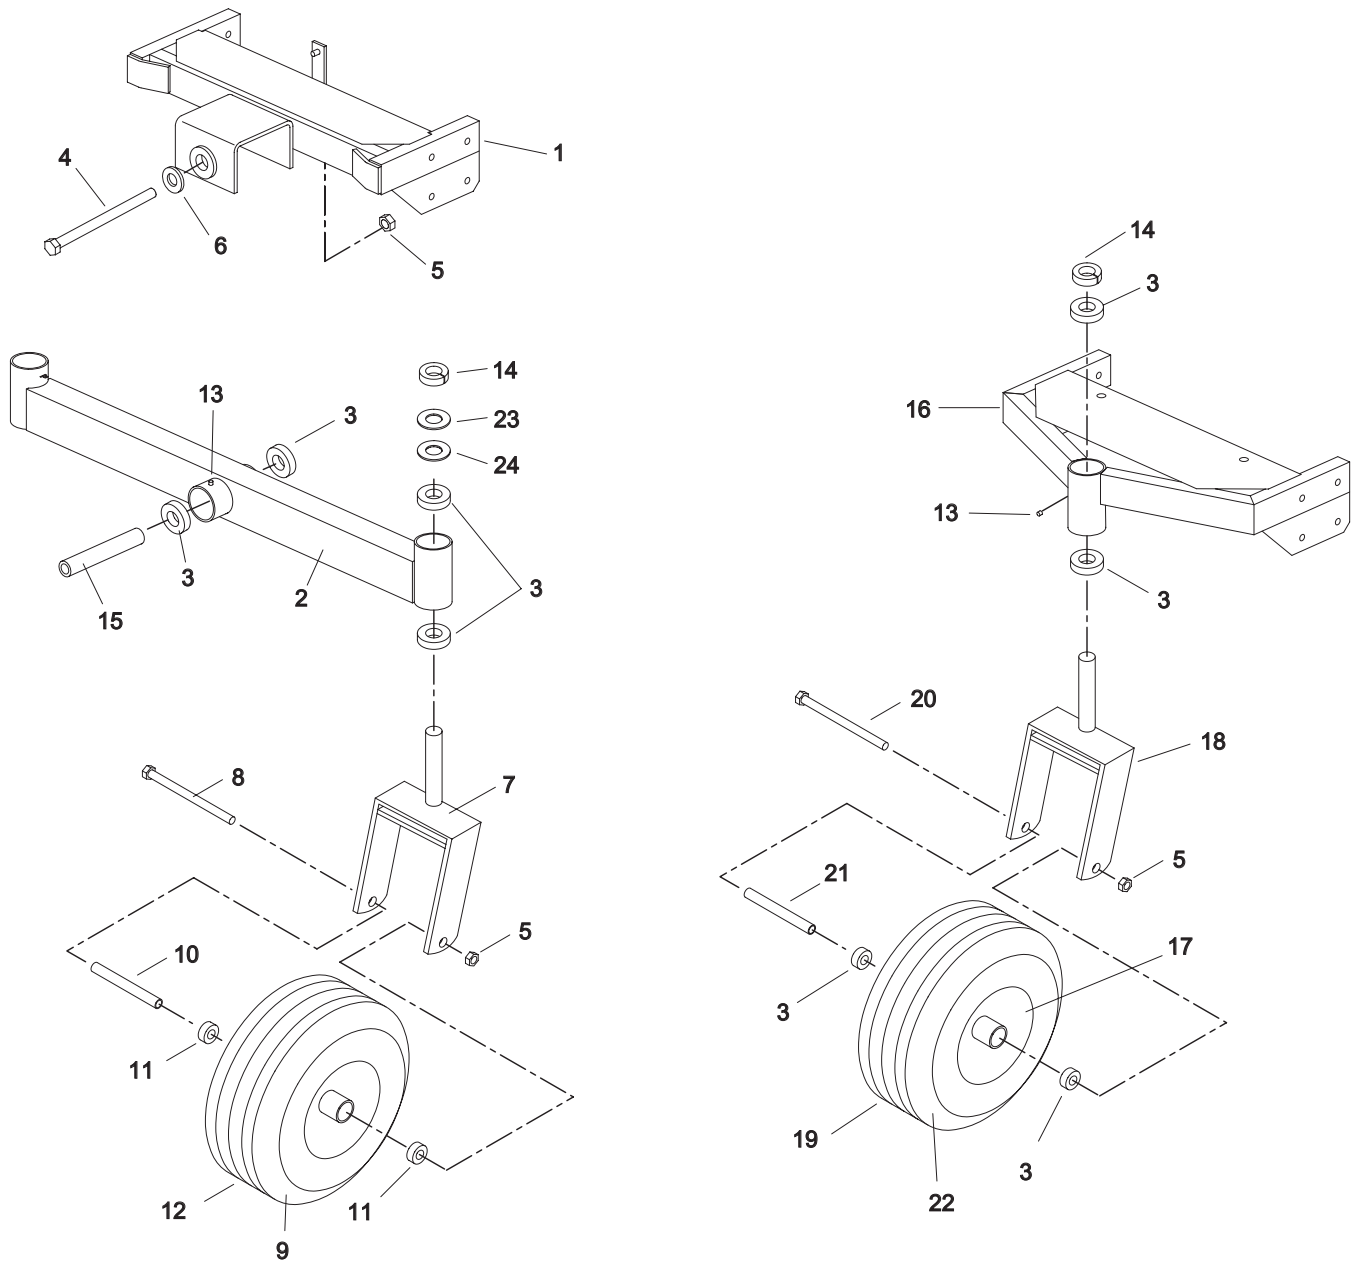

TAIL WHEEL ASSEMBLIES

#	PART NUMBER	QTY.	DESCRIPTION	#	PART NUMBER	QTY.	DESCRIPTION
1	822086	1	ROCKER TAIL WHEEL FRAME	13	111005	4	1/8" NPT ZERK
2	822134	1	ROCKER AXLE	14	363145	3	1" CLAMP COLLAR
3	363187	10	DRIVE WHEEL BEARING	15	823217	1	PIVOT TUBE (RTW)
4	100350	1	5/8"-11 X 8" HEX BOLT	16	822016	1	TAIL WHEEL FRAME (SW)
5	104261	1	5/8"-11 NYLOC NUT	17	823338	1	6 X 5 3/4" RIM W/VALVE STEM
6	105268	1	5/8" FLAT WASHER	18	822088	1	WIDE TAIL WHEEL STRUT
7	522097	1	13" STRUT	19	823220	1	WIDE TAIL WHEEL
8	100348	2	5/8"-11 X 7" HEX BOLT	20	100352	1	5/8"-11 X 9" HEX BOLT
9	123049	1	13-5.00 X 6" TIRE	21	823245	1	AXLE TUBE (WTW)
10	523098	2	AXLE TUBE	22	823339	1	13-6.50 X 6" TIRE
11	523302	4	WHEEL BEARING	23	583171	2	FLAT WASHER
12	523280	1	WHEEL COMPLETE	24	105501	2	WAVY WASHER