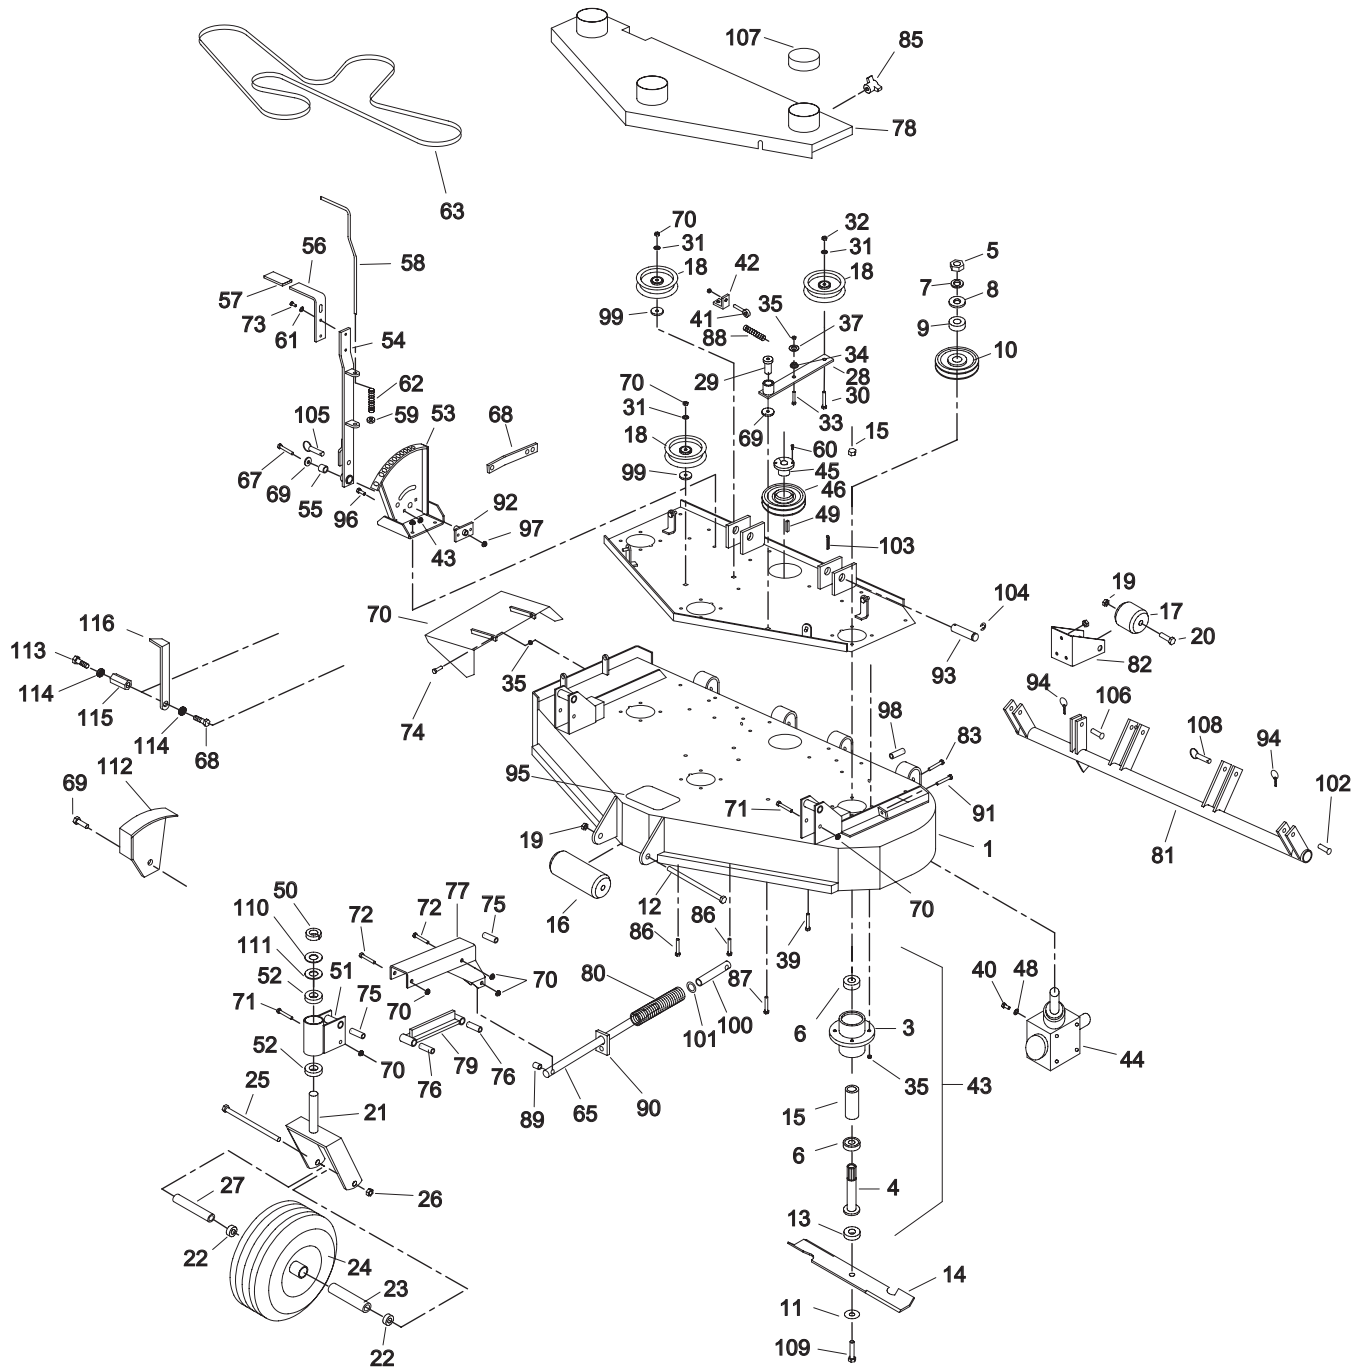

C650PFC

**PARTS
MANUAL**

52" Deck Assembly

52" DECK ASSEMBLY

#	PART NUMBER	QTY.	DESCRIPTION	#	PART NUMBER	QTY.	DESCRIPTION
1	582018	1	52" DECK WELDMENT	57	823312	1	GRIP
2	582020	1	52" SUB-PLATE WELDMENT	58	823149	1	HANDLE ROD
3	583111	3	SPINDLE HOUSING	59	823093	1	3/8" CLAMP COLLAR
4	583112	3	SPINDLE SHAFT	60	100252	6	1/4"-20 X 3/4" HEX BOLT
5	104511	3	3/4"-16 HEX NUT	61	105004	2	1/4" LOCK WASHER
6	363350	6	SPINDLE BEARING	62	523028	1	ASSIST SPRING
7	105010	3	3/4" LOCK WASHER	63	823243	1	52" DECK BELT
8	105269	3	3/4" SAE FLAT WASHER	64	423175	1	IDLER PIVOT
9	583110	3	PULLEY SPACER	65	823155	2	CASTER ROD
10	583107	3	SPINDLE PULLEY - 5 3/4"	66	100295	2	3/8"-16 X 1 3/4" HEX BOLT
11	583108	3	5/8" SPRING DISC WASHER	67	100297	1	3/8"-16 X 2 1/4" HEX BOLT
12	100351	1	5/8"-11 X 8 1/2" HEX BOLT	68	823214	1	HEIGHT ADJUSTMENT LINK
13	583109	3	BLADE SPACER	69	373089	2	3/8" X 1/4" FLAT WASHER
14	823004	3	18" HIGH LIFT BLADE	70	482017	1	GRASS DEFLECTOR
15	583113	3	BEARING SPACER TUBE	71	100300	4	3/8"-16 X 3" HEX BOLT
16	603023	1	FRONT ANTI-SCALP ROLLER	72	100301	4	3/8"-16 X 3 1/4" HEX BOLT
17	523084	2	REAR DECK ROLLER	73	100251	2	1/4"-20 X 5/8" HEX BOLT
18	523329	3	FLAT IDLER	74	100273	2	5/16"-18 X 1" HEX BOLT
19	104261	3	5/8"-11 NYLOC NUT	75	823330	4	CASTER ARM PIVOT
20	100346	2	5/8"-11 X 4 1/2" HEX BOLT	76	823090	4	CASTER BAR PIVOT
21	422016	2	FRONT CASTER YOKE	77	822044	1	LEFT HAND CASTER ARM
22	423201	4	BEARING RETAINER		822046	1	RIGHT HAND CASTER ARM
23	423200	2	11" WHEEL BEARING	78	582023	1	52" BELT SHIELD
24	423103	2	FRONT CASTER WHEEL COMPLETE	79	822048	2	CASTER BAR WELDMENT
25	100339	2	1/2"-13 X 6" BOLT	80	823150	2	SPRING
26	104259	2	1/2"-13 NYLOC NUT	81	822040	1	DECK TUBE WELDMENT
27	363307	2	3/4" AXLE TUBE	82	583074	2	ROLLER MOUNT
28	822143	1	DECK IDLER ARM W/BUSHING	83	100298	2	3/8"-16 X 2 1/2" HEX BOLT
29	523111	1	PLASTIC BUSHING	84	107505	2	5/16"-18 X 3" CARRIAGE BOLT
30	107501	1	3/8"-16 X 2" CARRIAGE BOLT	85	753028	4	KNOB
31	105260	8	3/8" FLAT WASHER	86	107516	2	3/8"-16 X 2 1/4" CARRIAGE BOLT
32	104257	16	3/8"-16 NYLOC NUT	87	107513	3	3/8"-16 X 3" CARRIAGE BOLT
33	100275	1	5/16"-18 X 1 1/2" HEX BOLT	88	523327	1	IDLER SPRING
34	109001	2	5/16"-18 WHIZLOCK NUT	89	823153	2	CASTER ROD SPACER
35	104256	36	5/16"-18 NYLOC NUT	90	523159	2	SPRING IDLER
36	109007	2	3/8"-16 WHIZLOCK NUT	91	100030	2	3/8"-16 X 3" TAP BOLT
37	105258	9	5/16" FLAT WASHER	92	822132	1	DECK HEIGHT PIVOT
38	107503	10	5/16"-18 X 3/4" CARRIAGE BOLT	93	823333	2	DECK ATTACH PIN
39	107509	5	5/16"-18 X 1" CARRIAGE BOLT	94	108001	3	3/16" QUICK PIN
40	100274	12	5/16"-18 X 1 1/4" HEX BOLT	95	823200	1	STEP TREAD
41	363080	1	RIGHT EYE BOLT	96	107502	2	1/4"-20 X 3/4" CARRIAGE BOLT
42	523094	1	SPRING MOUNT	97	104255	2	1/4"-20 NYLOC NUT
43	583106	3	BLADE SPINDLE ASSY COMPLETE	98	823314	2	SADDLE SPACER
44	523314	1	DECK GEAR BOLX	99	483017	2	RIGHT HAND IDLER SPACER
45	523371	1	3/4" TAPER HUB	100	823157	2	CASTER ROD END
46	363216	1	5 3/4" TAPERED PULLEY	101	109025	2	5/8" HEAVY WASHER
47	100271	10	5/16"-18 X 3/4" HEX BOLT	102	823210	2	1/2" X 2" CLEVIS PIN
48	363226	4	DISC SPRING WASHER	103	106763	2	1/8" COTTER PIN
49	107255	1	3/16" X 1" KEY	104	108510	4	7/8" E-RING
50	423071	2	7/8" CLAMP COLLAR	105	109026	1	1/2" X 2" DETENT PIN
51	822050	2	CASTER TUBE WELDMENT	106	823209	1	1/2" X 1 1/2" CLEVIS PIN
52	423109	4	7/8" FLANGE BEARING	107	363161	3	BELT SHIELD CAP
53	582021	1	HEIGHT ADJUSTMENT BRACKET	108	823211	2	1/2" X 2 1/2" RING PIN
54	822141	1	DECK HEIGHT BAR W/BUSHING	109	100347	3	5/8"-11 X 2" HEX BOLT
55	253059	1	BUSHING	110	583171	2	CASTER WASHER
56	822062	1	DECK HEIGHT HANDLE W/GRIP	111	105501	4	WAVY WASHER