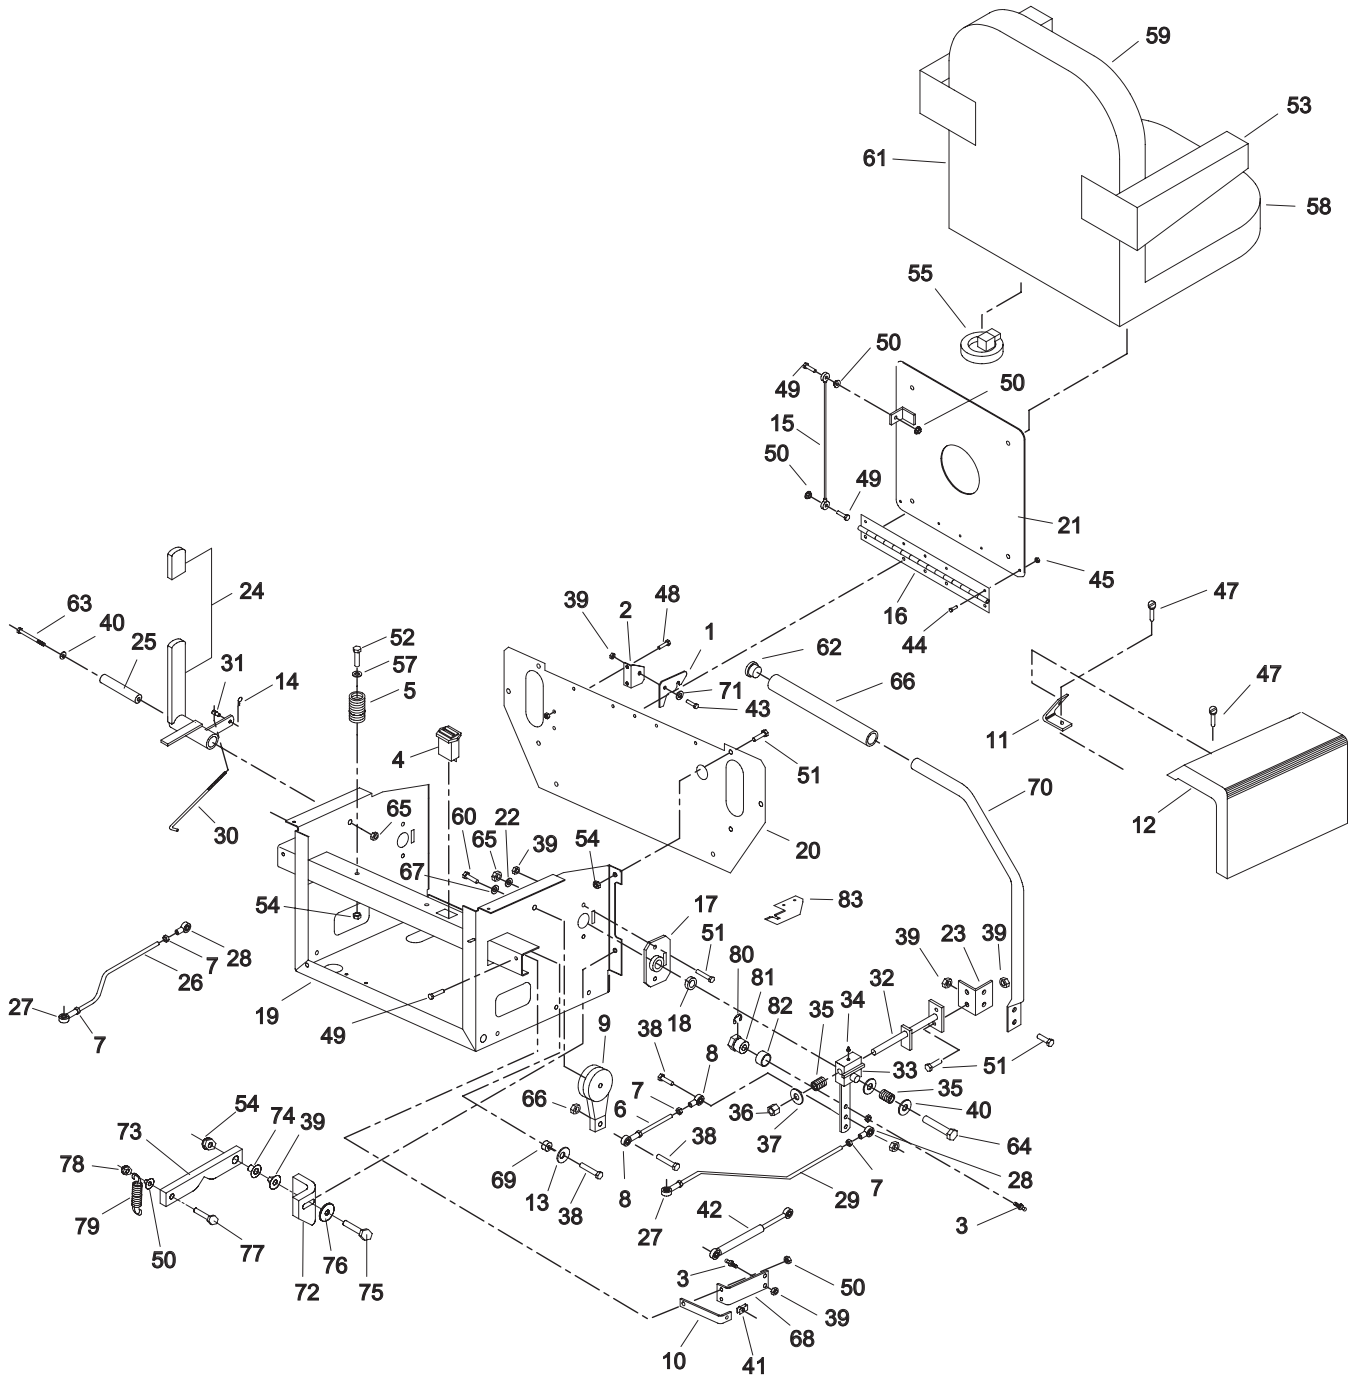

Seat Frame Assembly

SEAT FRAME ASSEMBLY

#	PART NUMBER	QTY.	DESCRIPTION	#	PART NUMBER	QTY.	DESCRIPTION
1	823110	1	FOOT PLATE LATCH	42	823201	2	ANTI-BUCK CYLINDER
2	823112	1	LATCH ANGLE	43	109014	1	SHOULDER BOLT
3	823221	4	10MM BALL STUD	44	101039	5	#10-28 X 5/8" SCREW
4	523283	1	HOUR METER	45	104252	4	#10-28 NYLOC NUT
5	523278	2	SEAT SPRING	46	153045	1	5/16" PUSH NUT
6	823127	2	NEUTRAL LINK	47	102000	7	#12-24 THREADED CUTTING SCREW
7	104752	8	5/16"-24 JAM NUT	48	100252	4	1/4"-20 X 3/4" HEX BOLT
8	453081	4	5/16" ROD END (F)	49	100254	8	1/4"-20 X 1" HEX BOLT
9	453006	2	TENSIONER	50	109000	8	1/4"-20 WHIZ LOCK NUT
10	823164	2	FENDER STRAP	51	100271	8	5/16"-18 X 3/4" HEX BOLT
11	423184	2	FRONT FENDER MOUNT	52	100273	2	5/16"-18 X 1" HEX BOLT
12	823010	1	RIGHT FENDER	53	583091	2	ARM REST PAD KIT
	823011	1	LEFT FENDER	54	104256	20	5/16"-24 NYLOC NUT
13	823192	2	STOP CAM	55	523030	1	SEAT SWITCH
14	363165	1	HAIR PIN COTTER	56	104256	2	5/16"-24 NYLOC NUT
15	523044	1	SEAT CABLE	57	105258	5	5/16" FLAT WASHER
16	523105	1	SEAT HINGE	58	583089	1	SEAT CUSHION
17	582110	1	LEFT HAND PIVOT W/BUSHING	59	583090	1	BACK CUSHION
	582109	1	RIGHT HAND PIVOT W/BUSHING	60	100293	2	3/8"-16 X 1" HEX BOLT
18	253059	2	PLASTIC BUSHING	61	583077	1	SEAT
19	822054	1	SEAT FRAME WELDMENT	62	523033	2	HANDLE PLUG
20	823302	1	SEAT FRAME FRONT	63	100303	1	3/8"-16 X 4" HEX BOLT
21	822058	1	SEAT PLATE	64	100305	2	3/8"-16 X 4 1/2" HEX BOLT
22	373089	2	RETAINING WASHER	65	104257	3	3/8"-16 NYLOC NUT
23	523222	2	CONTROL LEVER ANGLE	66	523032	2	HANDLE GRIP
24	822070	1	PARK LEVER W/GRIP	67	105006	2	3/8" LOCK WASHER
25	363105	1	BUSHING	68	823241	2	DAMPENER MOUNT
26	823108	1	LEFT HAND DRIVE ROD	69	363041	2	BUMPER SPACER
27	423160	2	5/16"-24 BALL STUD	70	523017	2	HANDLE
28	453082	2	5/16" ROD END (M)	71	105259	2	3/8" SAE FLAT WASHER
29	823106	1	RIGHT HAND DRIVE ROD	72	823348	1	LEFT ARM BRACKET
30	823132	1	PARK BRAKE LINK		823346	1	RIGHT ARM BRACKET
31	363029	2	5/16" ROD SWIVEL	73	823344	2	NEUTRAL ARM
32	582084	1	LEFT HAND PIVOT	74	823016	2	FLANGE BUSHING
	582082	1	RIGHT HAND PIVOT	75	100274	2	5/16"-18 X 1 1/4" HEX BOLT
33	822075	2	DRIVE BLOCK W/ZERK	76	105258	2	5/16" FLAT WASHER
34	111004	2	1/4"-24 ZERK	77	100004	2	1/4"-20 X 1" TAP BOLT
35	363024	4	COMPRESSION SPRING	78	104255	2	1/4"-20 NYLOC NUT
36	104259	4	1/2"-13 NYLOC NUT	79	363117	2	SPRING
37	105264	2	1/2" FLAT WASHER	80	108509	2	3/4" E-RING
38	100275	6	5/16"-18 X 1 1/2" HEX BOLT	81	823272	2	BUSHING NUT
39	109001	8	5/16"-18 WHIZ LOCK NUT	82	823266	2	.75 BUSHING
40	105260	6	3/8" FLAT WASHER	83	583254	1	RIGHT HAND LEVER LOCK
41	109015	8	1/4"-20 NUT CLIP		583256	1	LEFT HAND LEVER LOCK