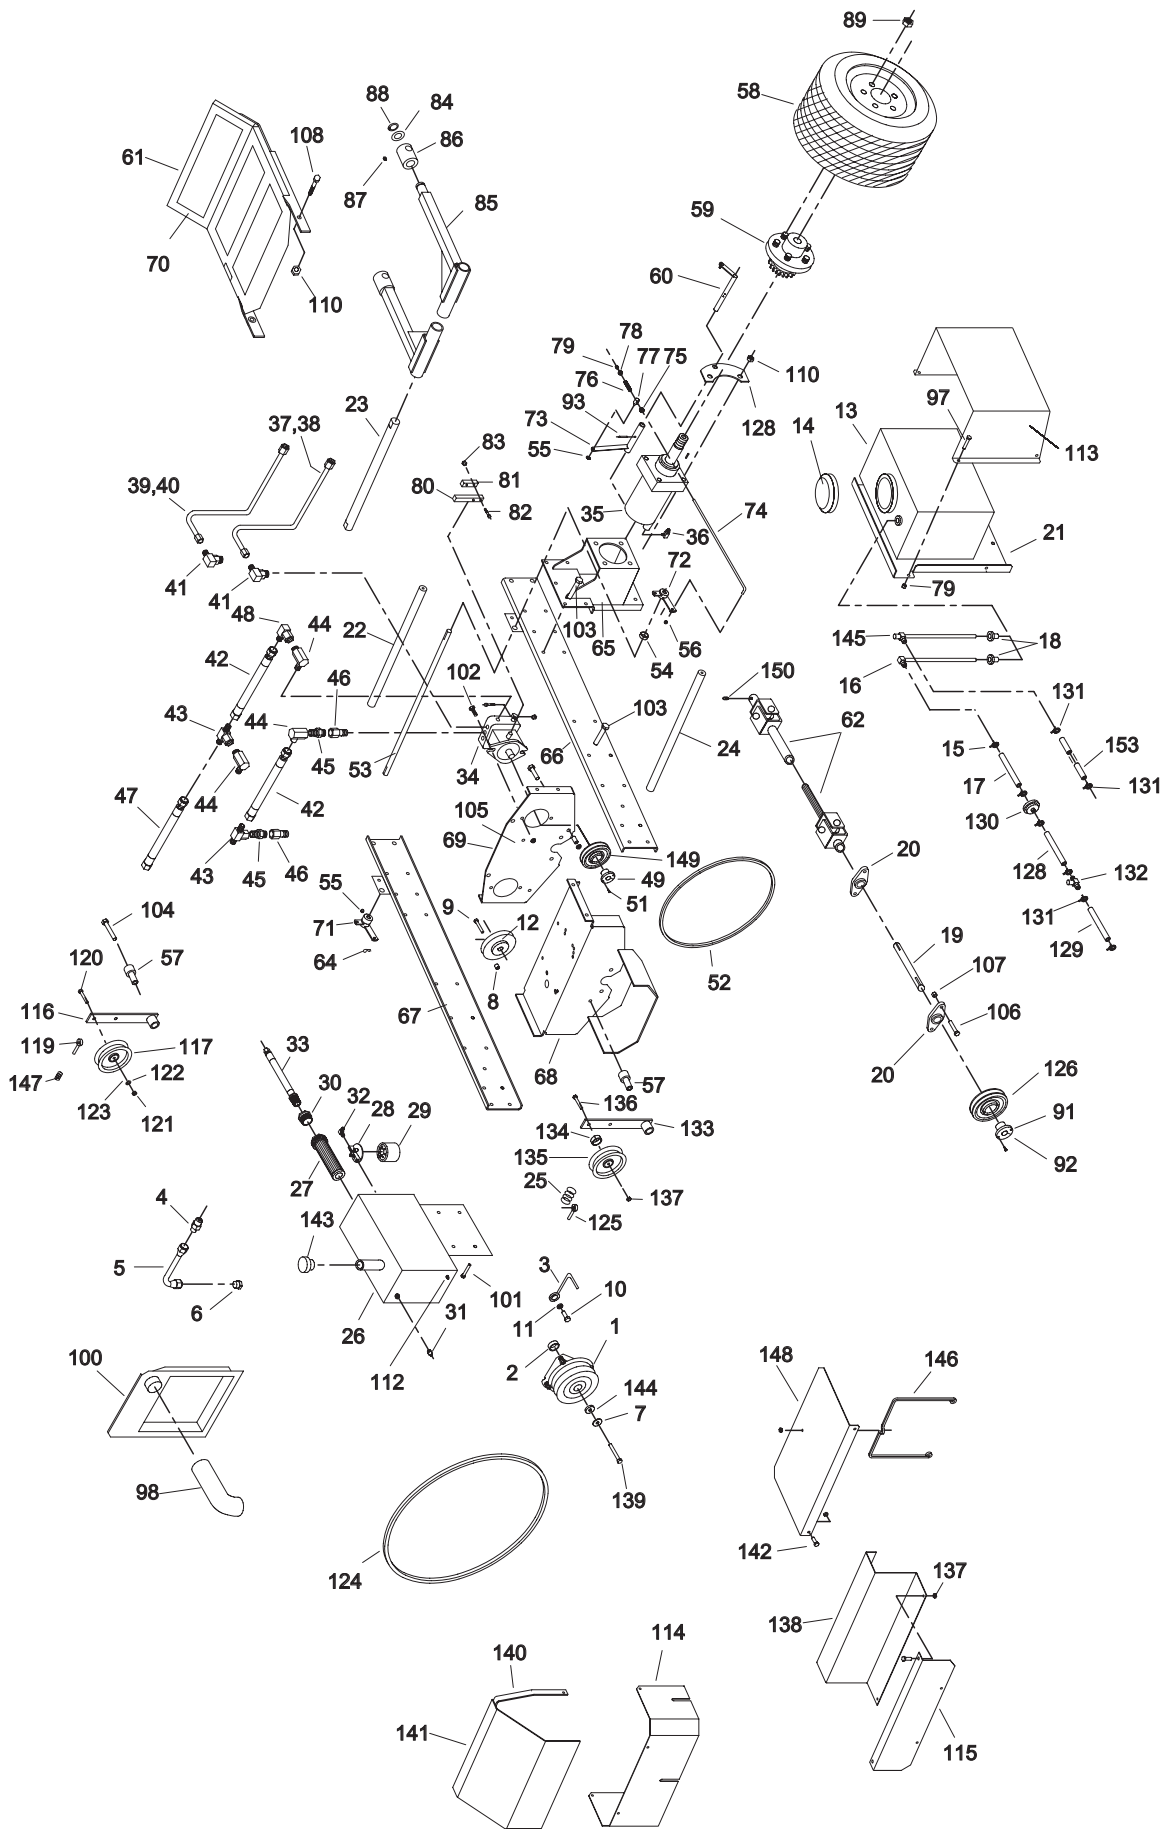

Main Frame Assembly

MAIN FRAME ASSEMBLY

#	PART NUMBER	QTY.	DESCRIPTION	#	PART NUMBER	QTY.	DESCRIPTION
1	523370	1	ELECTRIC CLUTCH*	76	523024	2	DECK DRIVE SPRING
	823165	1	ELECTRIC CLUTCH**	77	423130	2	PARK BRAKE SWIVEL
2	523322	2	CLUTCH SPACER*	78	105258	2	5/16" FLAT WASHER
	823248	1	CLUTCH SPACER**	79	104256	20	5/16"-18 NYLOC NUT
3	363075	1	ROUND BELT GUIDE*	80	823104	2	PUMP CONTROL BAR
	823250	1	ROUND CLUTCH STOP**	81	453090	2	BAR CLAMP
4	523063	1	ENGINE DRAIN ADAPTER*	82	100257	4	1/4"-20 X 1 3/4" HEX BOLT
	423070	1	OIL DRAIN ADAPTER**	83	104255	6	1/4"-20 NYLOC NUT
5	523064	1	ENGINE DRAIN LINE	84	823015	4	DECK ARM WASHER
6	523065	1	ENGINE DRAIN PLUG	85	822036	2	DECK ARM
7	753027	1	3/8" DISC SPRING WASHER	86	822090	2	DECK ARM SWIVEL
	423069	2	7/16" DISC SPRING WASHER	87	111004	12	1/4"-28 ZERK
8	363097	3	SPACER*	88	108502	2	SNAP RING
9	109022	3	8MM-1.25 X 50MM HEX BOLT	89	103023	10	1/2"-20 LUG NUT
10	100512	2	5/16"-24 X 1" HEX BOLT*	90	523277	1	IDLER SPACER
	100291	1	3/8"-16 X 2" HEX BOLT**	91	363215	1	1" TAPER HUB
11	363226	4	DISC SPRING WASHER	92	107259	2	1/4" X 1/4" X 1" KEY
12	523289	1	HYDRO DRIVE PULLEY*	93	103016	2	5/32" GROOVE PIN
	823206	1	HYDRO DRIVE PULLEY**	94	100260	2	1/4"-20 X 2 1/2" HEX BOLT
13	823178	1	FUEL TANK	95	103292	2	1/4"-28 SET SCREW
14	823179	1	LARGE FUEL CAP	96	104511	2	3/4"-16 HEX NUT
15	523185	4	5/16" FUEL LINE CLAMP*	97	100271	4	5/16"-18 X 3/4" HEX BOLT
16	823180	1	5/16" DROP TUBE*	98	523055	1	SCREEN TUBE*
17	523049	1	5/16" FUEL LINE*	99	109001	2	5/16"-18 WHIZ LOCK NUT
18	393042	1	GROMMET	100	522086	1	ENGINE SCREEN
19	823028	1	DECK SHAFT	101	100292	10	3/8"-16 X 1" HEX BOLT
20	823032	2	DECK SHAFT BEARING	102	100293	10	3/8"-16 X 1 1/4" HEX BOLT
21	823291	1	FUEL TANK CHANNEL	103	100294	4	3/8"-16 X 1 1/2" HEX BOLT
22	823048	1	UPPER BRACE ROD	104	100300	2	3/8"-16 X 3" HEX BOLT
23	823050	1	DECK ARM SHAFT	105	104257	30	3/8"-16 NYLOC NUT
24	823066	1	LOWER BRACE ROD	106	100311	4	7/16"-14 X 1 1/2" HEX BOLT
25	523327	1	SPRING	107	104258	4	7/16"-14 NYLOC NUT
26	823124	1	OIL TANK	108	100329	2	1/2"-13 X 2" HEX BOLT
27	453043	1	SUCTION SCREEN	109	100331	8	1/2"-13 X 2 1/2" HEX BOLT
28	423064	1	FILTER HEAD	110	1004261	10	1/2"-13 NYLOC NUT
29	423063	1	OIL FILTER	111	105264	8	1/2" FLAT WASHER
30	453128	1	REDUCER BUSHING	112	103013	1	1/4" NPT PLUG
31	423065	1	OIL EYE	113	822060	1	GAS TANK BRACKET
32	423067	1	90 DEGREE RETURN ADAPTER	114	823301	1	REAR COVER
33	453129	1	TANK TO PUMP HOSE	115	823204	1	FRONT GUARD*
34	453087	2	PUMP (V)	116	822069	1	PUMP IDLER ARM*
35	453068	2	WHEEL MOTOR		822138	1	PUMP IDLER ARM**
36	523058	4	90 DEGREE ADAPTER	117	523328	1	3.75 FLAT IDLER
37	823186	1	RIGHT HAND OUTSIDE LINE	118	363174	1	EYEBOLT SPACER*
38	823187	1	LEFT HAND OUTSIDE LINE	119	423122	1	PUMP TENSION ROD
39	823188	1	RIGHT HAND INSIDE LINE	120	107501	1	3/8"-16 X 2" CARRIAGE BOLT
40	823189	1	LEFT HAND INSIDE LINE	121	109007	1	3/8"-16 WHIZLOCK NUT
41	453113	4	PUMP ELBOW	122	105006	4	3/8" LOCK WASHER
42	823185	2	PUMP TO PUMP HOSE	123	105260	4	3/8" FLAT WASHER
43	453106	2	SWIVEL TEE	124	523374	1	CLUTCH BELT*
44	453074	2	90 DEGREE ADAPTER		823267	1	CLUTCH BELT**
45	453110	2	PUMP INLET CONNECTOR	125	363080	1	RIGHT HAND EYEBOLT
46	453111	2	PUMP INLET ADAPTER	126	363216	1	TAPER LOCK SHEAVE*
47	453126	1	PUMP TO PUMP RETURN		523096	1	5" TAPER LOCK SHEAVE**
48	453076	1	90 DEGREE SWIVEL	127	363228	1	SHORT FUEL LINE
49	423178	2	15MM TAPER HUB	128	423162	2	BRAKE MOUNT BRACKET
50	111006	1	45 DEGREE ZERK	129	363272	1	FUEL LINE*
51	453102	2	PUMP KEY (5MM)	130	363032	1	FUEL FILTER*
52	823026	1	PUMP BELT	131	363098	4	GAS LINE CLAMP
53	823140	1	PARK SHAFT	132	523040	1	FUEL SHUT OFF*
54	373086	1	SPACER	133	422025	1	TENSIONER W/BUSHING
55	363177	2	3/8" PUSH NUT	134	483017	1	RIGHT HAND IDLER SPACER
56	153045	1	5/16" PUSH NUT	135	483025	1	RIGHT HAND IDLER
57	823030	2	IDLER SUPPORT	136	100297	1	3/8"-16 X 2 1/4" HEX BOLT
58	823183	2	DRIVE WHEEL ASSY	137	109015	2	1/4" NUT CLIP
59	423082	2	WHEEL HUB W/SPROCKET	138	823317	1	FRONT GUARD TOP*
60	422076	2	BRAKE PAWL	139	109019	1	10MM-1.5 X 30MM HEX BOLT*
61	582022	1	FOOT PLATE		100533	1	7/16"-20 X 1 3/4" HEX BOLT**
62	583172	1	DRIVE SHAFT FRONT CUT ONLY	140	823335	2	REAR COVER STRAP*
63	753028	2	KNOB	141	822146	1	REAR COVER*
64	363165	2	HAIR PIN COTTER	142	100251	7	1/4"-20 X 5/8" HEX BOLT
65	822018	1	RIGHT HAND MOTOR MOUNT	143	423165	1	OIL BREATHER CAP
	822020	1	LEFT HAND MOTOR MOUNT	144	423068	1	CLUTCH WASHER**
66	822022	1	RIGHT HAND FRAME CHANNEL	145	823181	1	VALVE DROP TUBE
67	822024	1	LEFT HAND FRAME CHANNEL	146	822140	1	GUARD BRACE**
68	822026	1	ENGINE BASE	147	523048	1	PUMP IDLER SPRING**
69	822028	1	PUMP PLATE		553007	1	PUMP IDLER SPRING*
70	823042	3	FOOT PLATE TREAD	148	823206	1	ENGINE GUARD**
71	822080	1	PARK BRAKE CRANK	149	823306	2	PUMP PULLEY**
72	422049	1	BRAKE CRANK		823190	2	PUMP PULLEY*
73	822082	1	LEFT PARK ARM	150	103295	4	3/8"-16 X 1/2" SET SCREW
	822084	1	RIGHT PARK ARM				
74	823134	2	PARK BRAKE ROD				
75	523112	2	5/16" CLAMP COLLAR				