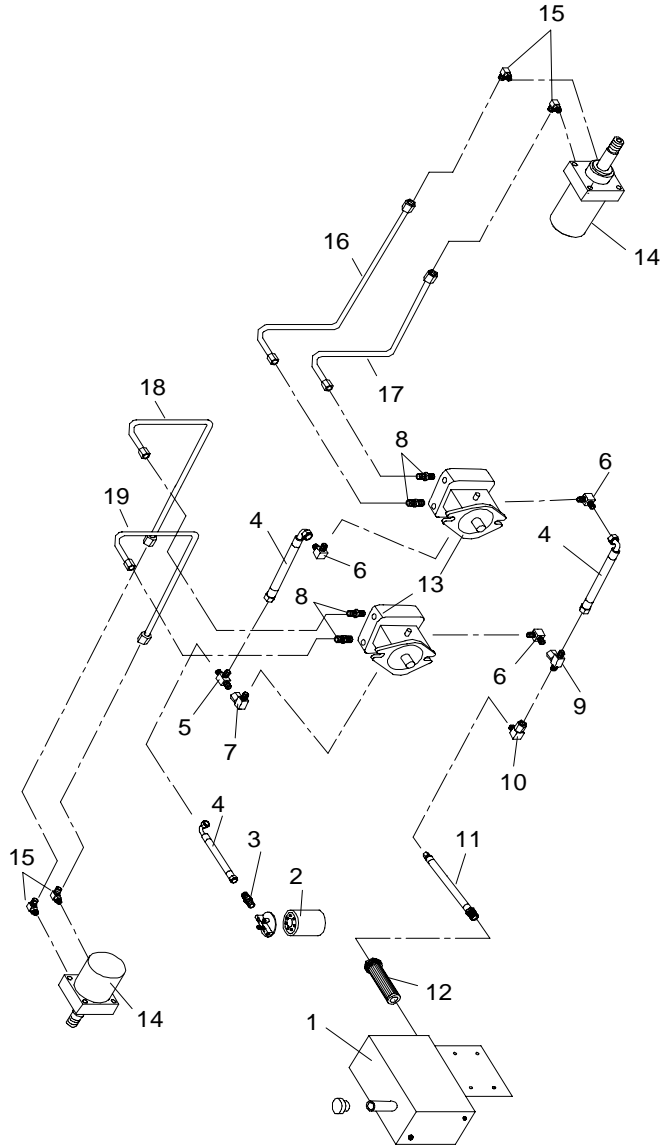

61 Prowler Midcut Hydros

with 10A pumps

Installation Diagram

Parts List

| # | Part # | Description | # | Part # | Description |
|----|--------|---------------------|----|--------|---------------------|
| 1 | 583049 | Hydro Reservoir | 11 | 453129 | Hydro Hose - Supply |
| 2 | 423361 | Hydro Filter | 12 | 583132 | Suction Screen |
| 3 | 583442 | Filter Adapter | 13 | 583491 | 10 Pump |
| 4 | 583241 | Hydro Hose - Return | 14 | 583325 | Wheelmotor |
| 5 | 453020 | Cross Adapter | 15 | 523058 | 90 Degree Adapter |
| 6 | 453074 | 90 Degree Adapter | 16 | 583397 | RH Inside Line |
| 7 | 453076 | Swivel 90 | 17 | 583396 | RH Outside Line |
| 8 | 583126 | Straight Adapter | 18 | 583398 | LH Inside Line |
| 9 | 453106 | Swivel Tee | 19 | 583399 | LH Outside Line |
| 10 | 453109 | Swivel Elbow | | | |