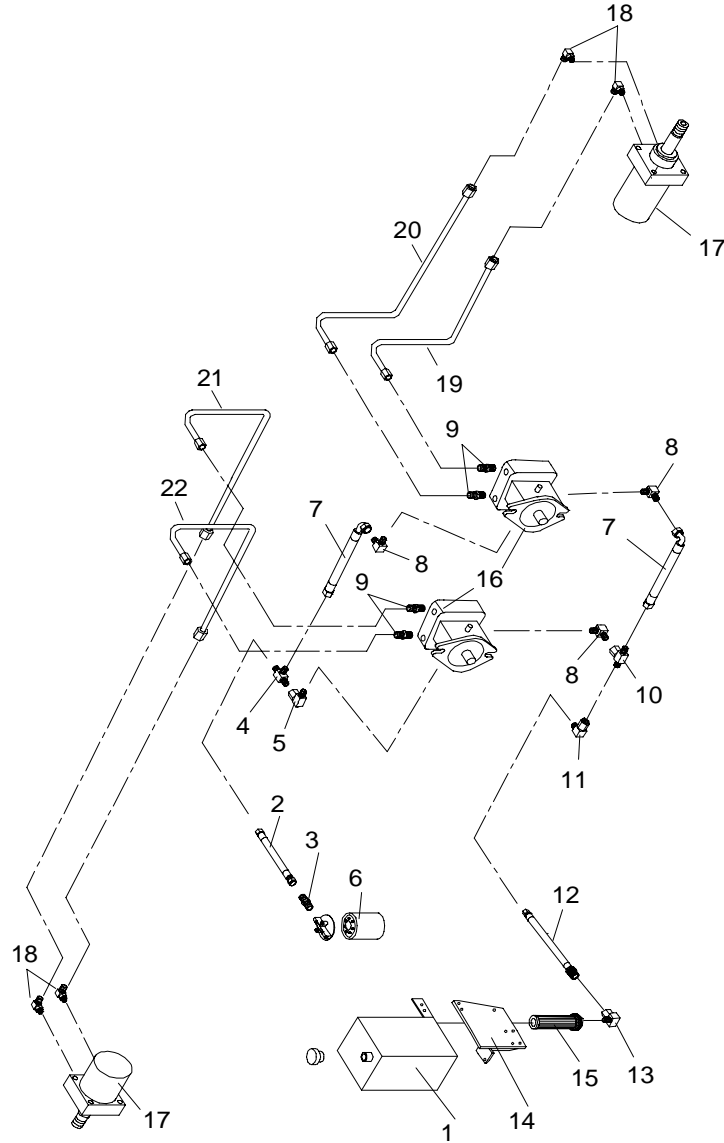

52 Prowler Midcut Hydros

with 10A Pumps

Installation Diagram

Parts List

#	Part #	Description	#	Part #	Description
1	583384	Hydro Reservoir	12	453126	Hydro Hose - Supply
2	593073	Hydro Hose - Return	13	593072	Supply Adapter
3	423067	Filter Adapter	14	582149	Oil Tank Mount
4	453020	Cross Adapter	15	583132	Suction Screen
5	453076	Swivel 90	16	583491	10A Pump
6	423361	Hydro Filter	17	583325	Wheelmotor
7	583241	Hose: Pump - Pump	18	523058	90 Degree Adapter
8	453074	90 Degree Adapter	19	583379	RH Outside Line
9	583126	Straight Adapter	20	583378	RH Inside Line
10	453106	Swivel Tee	21	583380	LH Inside Line
11	453109	Swivel Elbow	22	583381	LH Outside Line