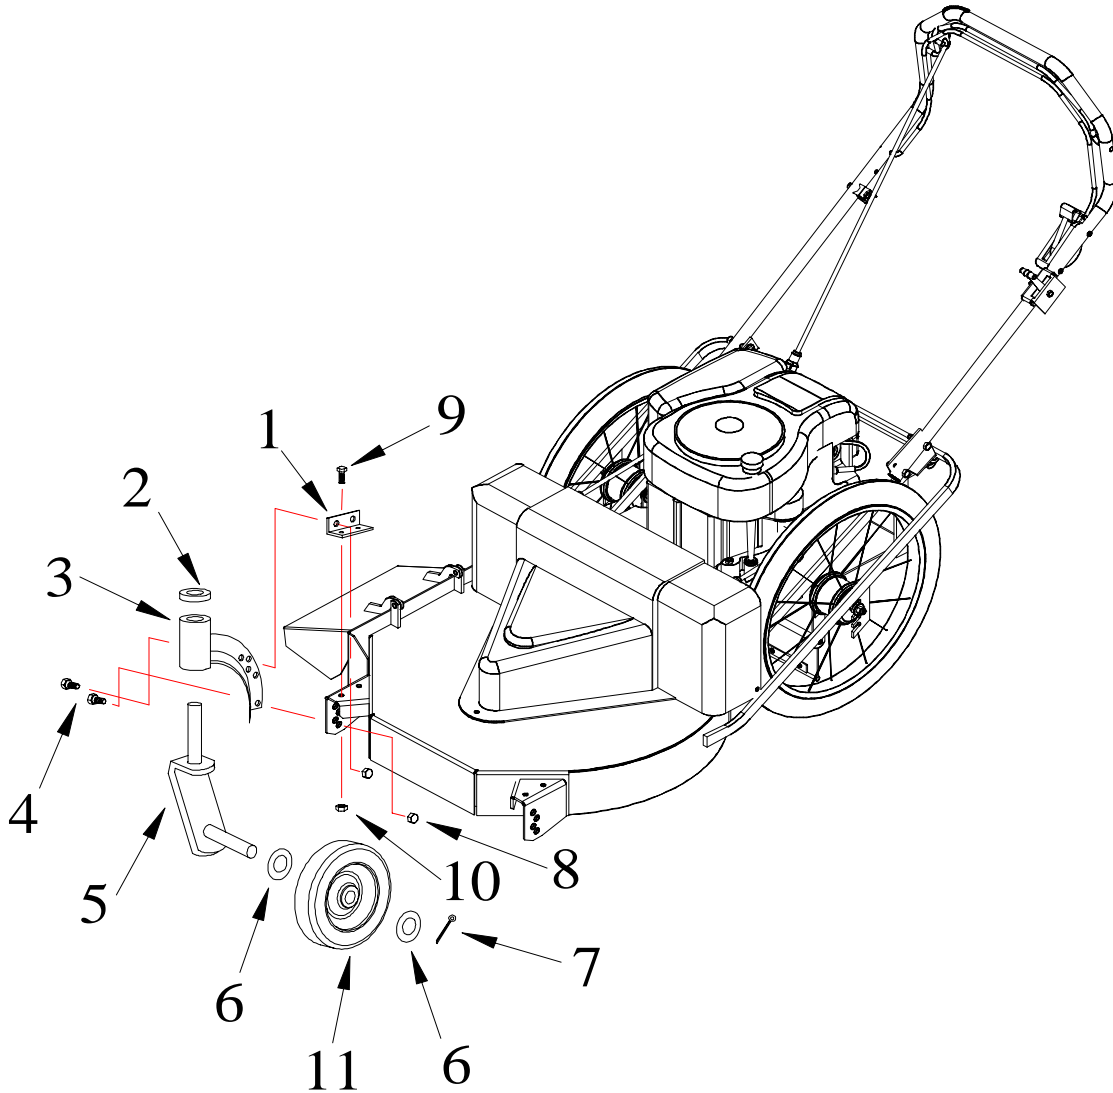

Swivel Caster Kit - 26" Classic

Part # 262034

Installation Instructions

Item #	Part #	Qty	Description
1	263068	2	Caster Mount Angle
2	423071	2	7/8" Clamp Collar
3	262031	1	Caster Support w/ Bushing RH
	262032	1	Caster Support w/ Bushing LH
4	100325	4	1/2 - 13 x 1 HHCS
5	262026	2	Caster Strut - 26 SP
6	263082	4	Caster Washer
7	106753	2	1/8 x 1-1/4 Cotter Pin
8	104259	4	1/2 - 13 Nyloc Nut
9	100280	4	5/16 - 18 x 3/4 HHCS
10	109001	4	5/16 - 18 Whizlock Nut
11	253021	2	8" Caster Wheel